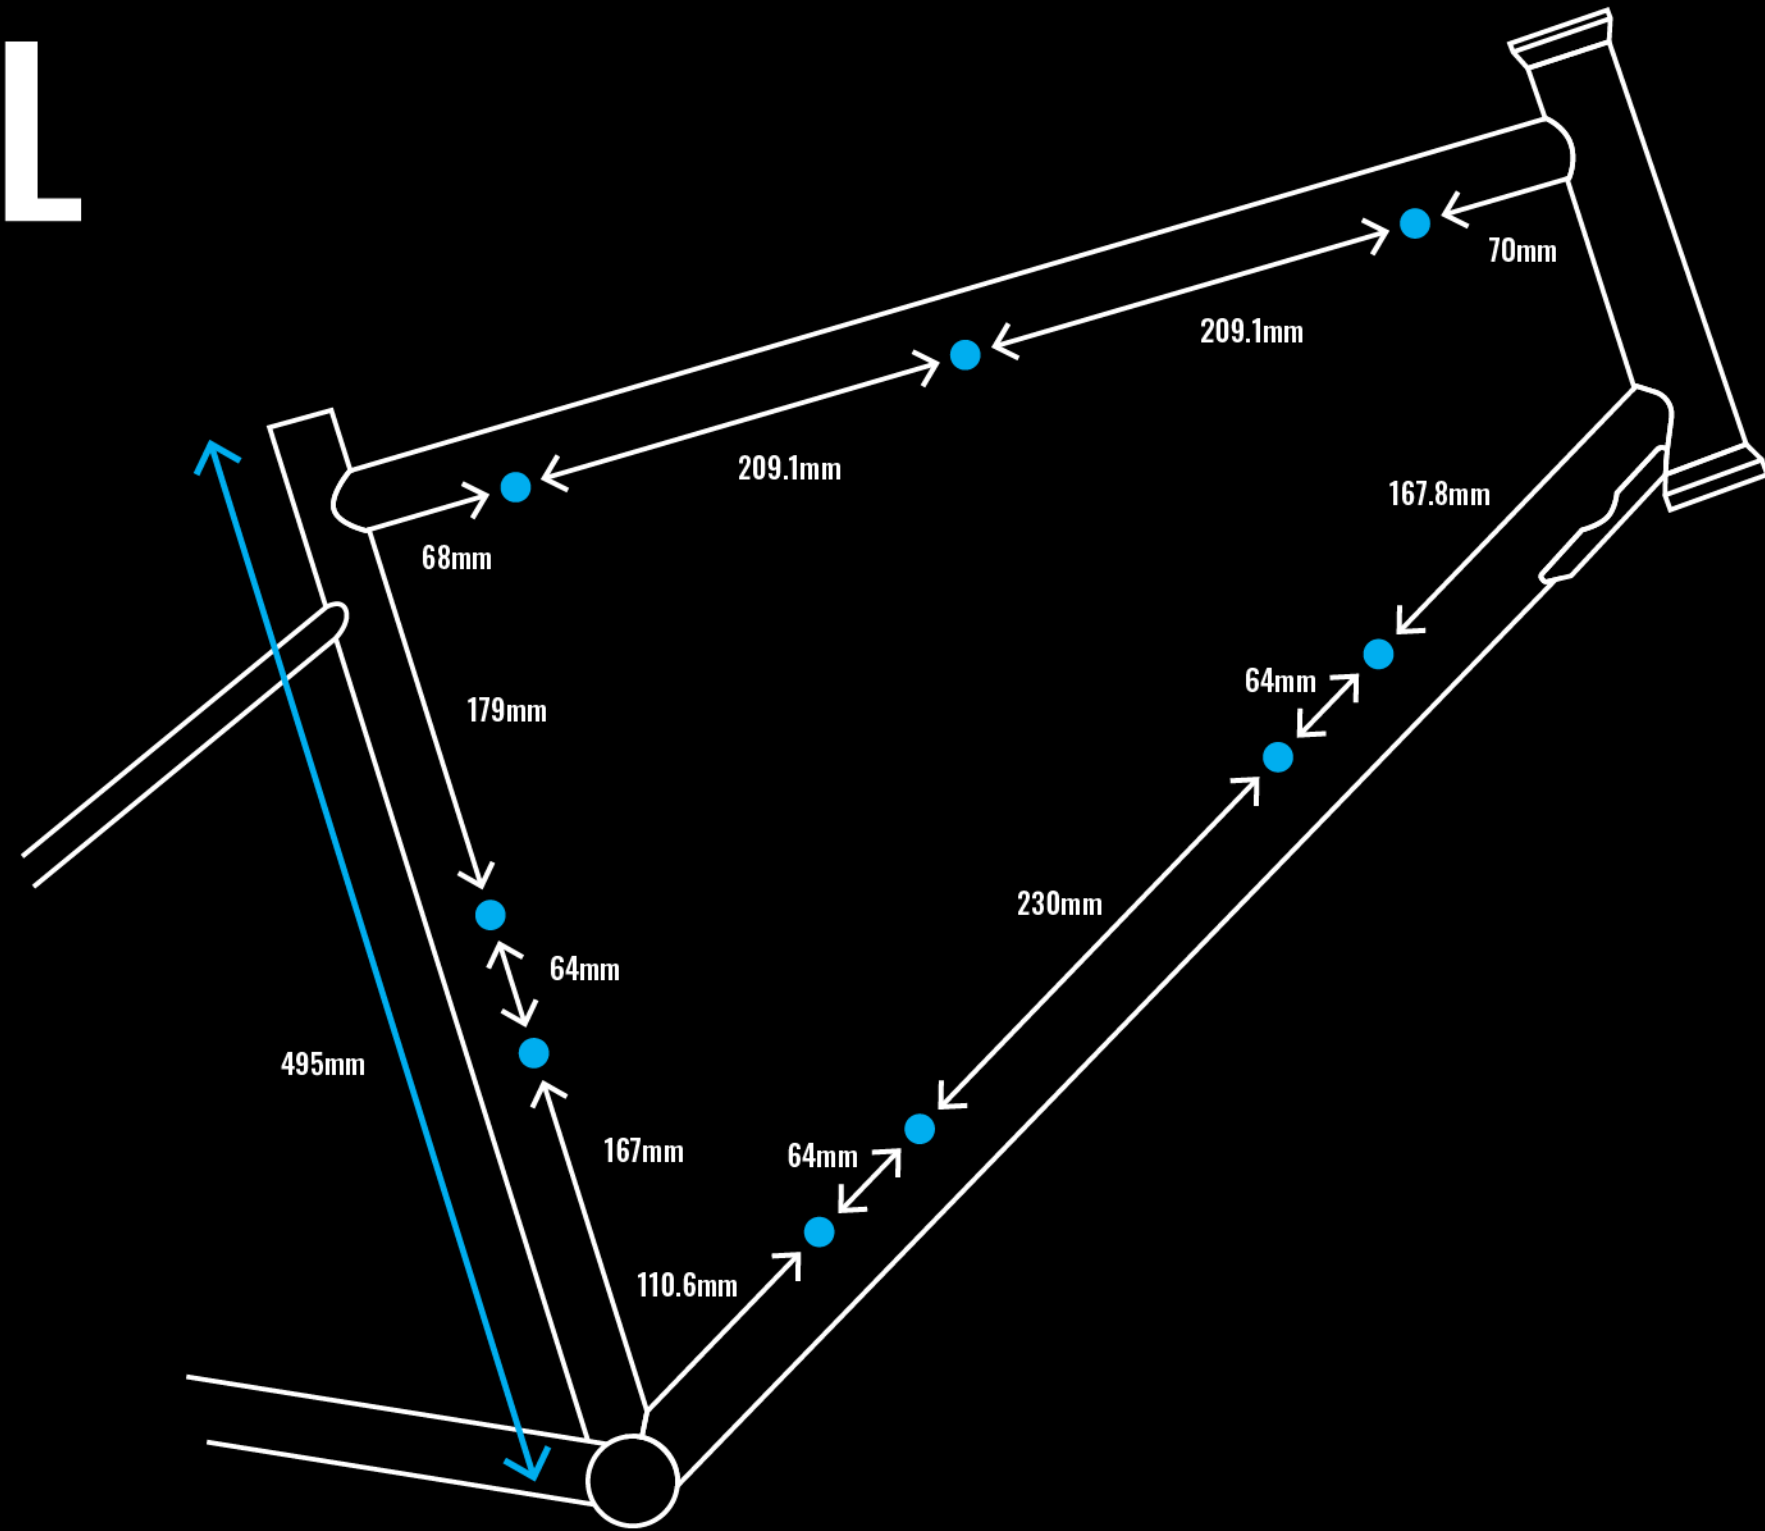

FRAME SIZE

XS

FOUR CORNERS 2

MODEL YEARS 24-25

FRAME SIZE

S

FOUR CORNERS 2

MODEL YEARS 24-25

FRAME SIZE

M

FOUR CORNERS 2

MODEL YEARS 24-25

FRAME SIZE

L

FOUR CORNERS 2

MODEL YEARS 24-25

FRAME SIZE

XL

FOUR CORNERS 2

MODEL YEARS 24-25