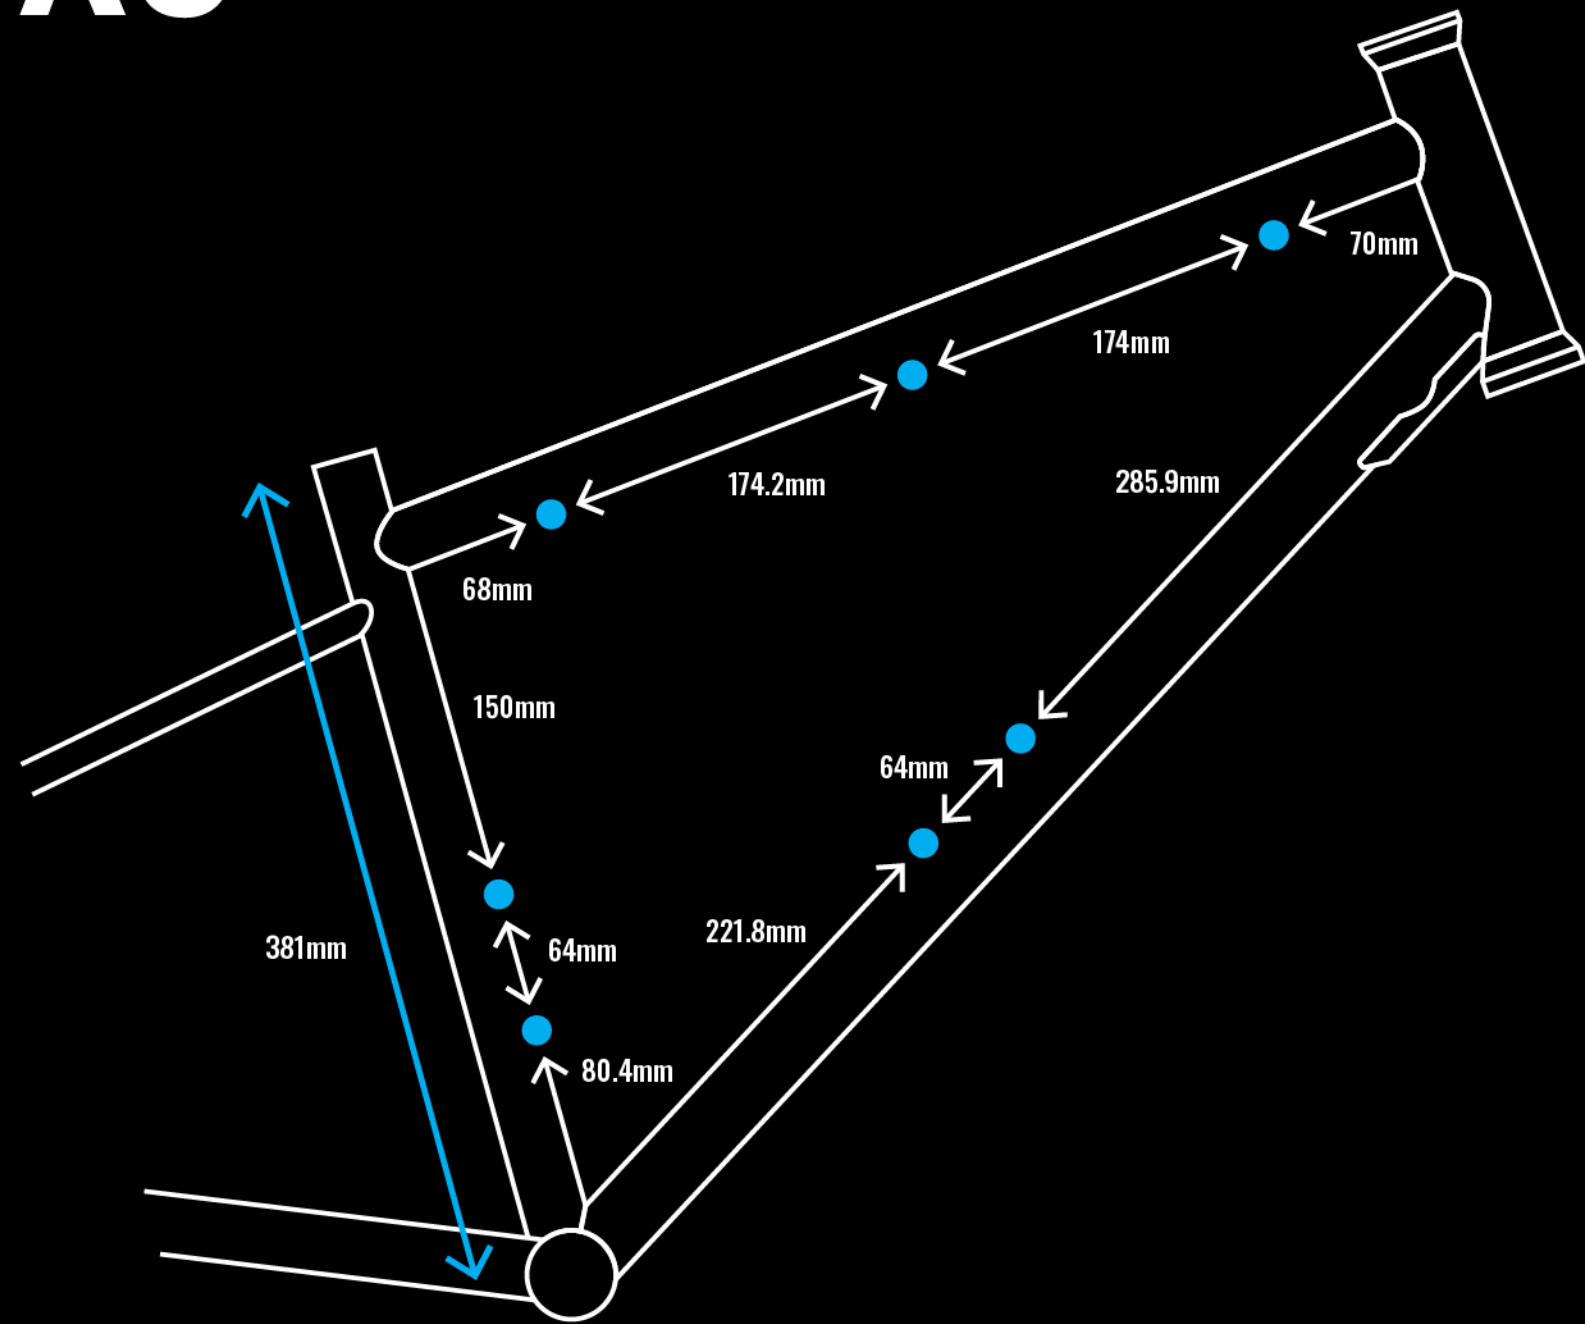

FRAME SIZE

XS

FOUR CORNERS 2

MODEL YEARS 24-25

FRAME SIZE

S

FOUR CORNERS 2

MODEL YEARS 24-25

FRAME SIZE

M

FOUR CORNERS 2

MODEL YEARS 24-25

FRAME SIZE

L

FOUR CORNERS 2

MODEL YEARS 24-25

FRAME SIZE

XL

FOUR CORNERS 2

MODEL YEARS 24-25