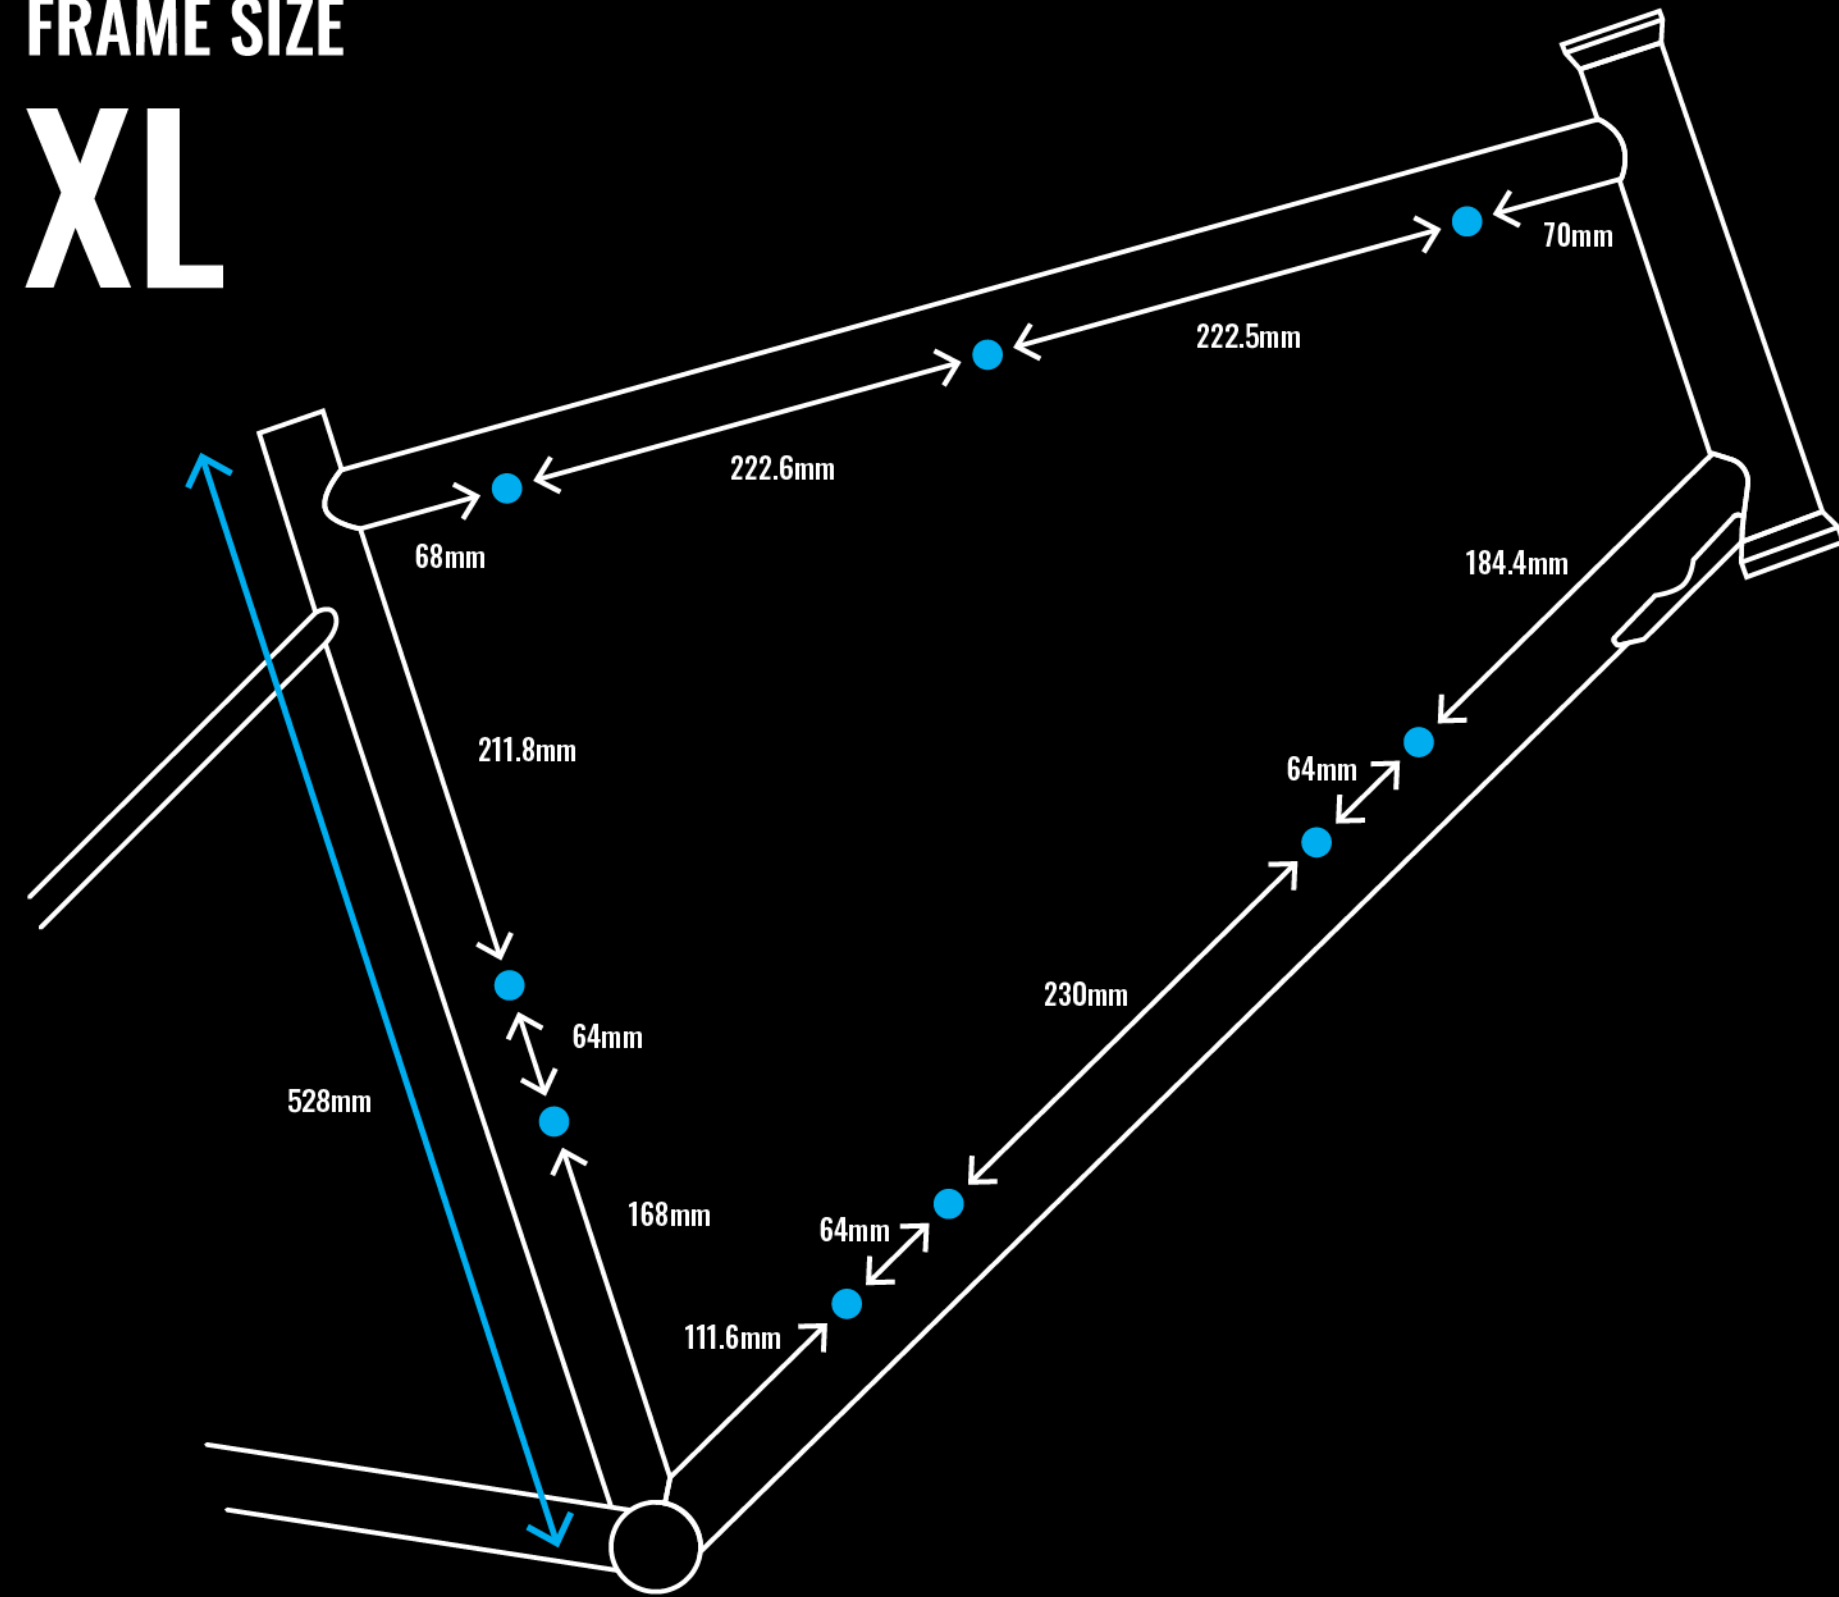

FRAME SIZE

XS

FOUR CORNERS 2

MODEL YEARS 24-25

FRAME SIZE

S

FOUR CORNERS 2

MODEL YEARS 24-25

FRAME SIZE

M

FOUR CORNERS 2

MODEL YEARS 24-25

FRAME SIZE

L

FOUR CORNERS 2

MODEL YEARS 24-25

FRAME SIZE

XL

FOUR CORNERS 2

MODEL YEARS 24-25