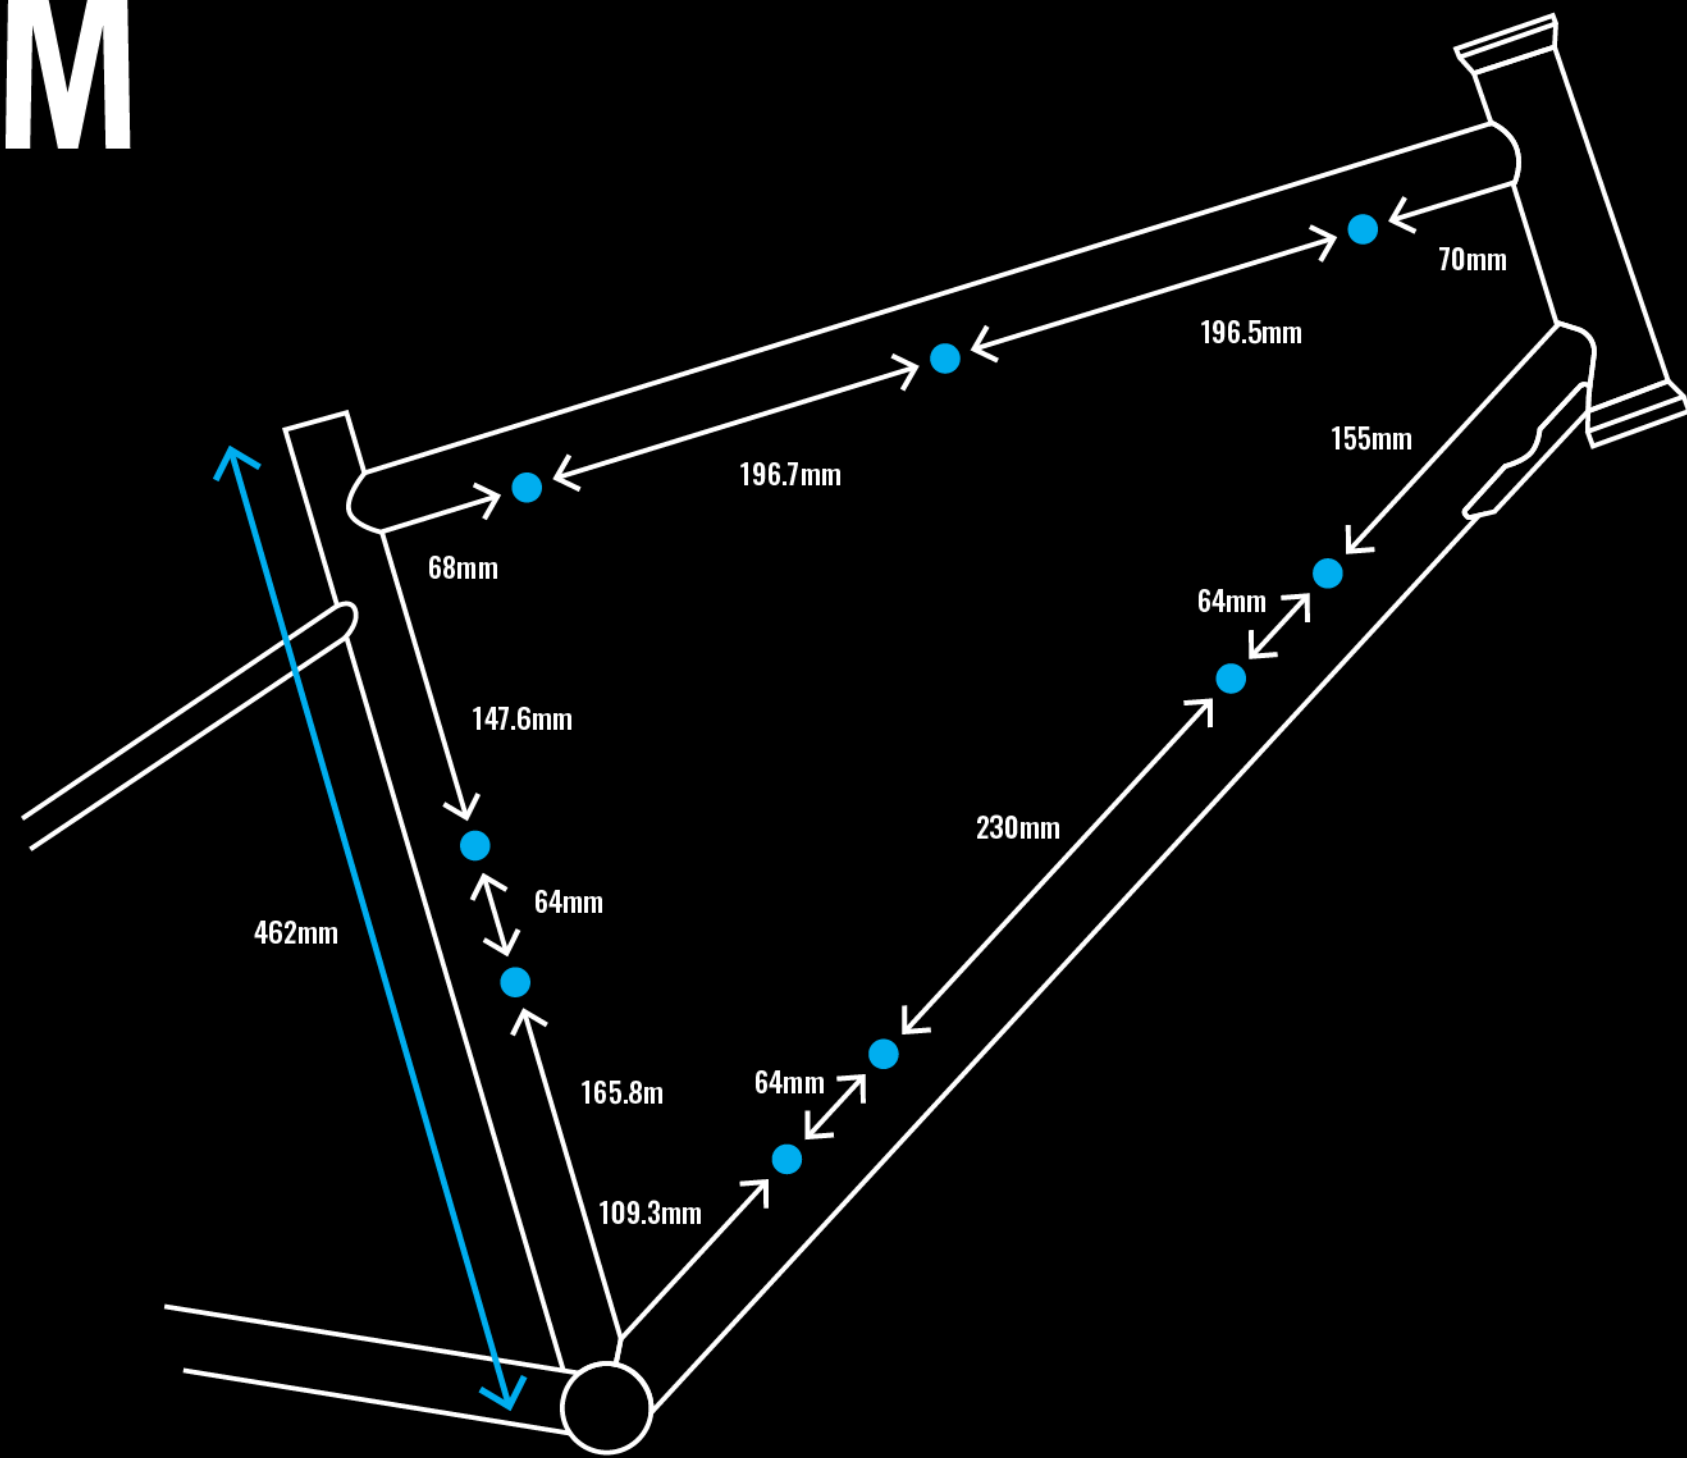

FRAME SIZE

XS

FOUR CORNERS 2

MODEL YEARS 24-25

FRAME SIZE

S

FOUR CORNERS 2

MODEL YEARS 24-25

FRAME SIZE

M

FOUR CORNERS 2

MODEL YEARS 24-25

FRAME SIZE

L

FOUR CORNERS 2

MODEL YEARS 24-25

FRAME SIZE

XL

FOUR CORNERS 2

MODEL YEARS 24-25