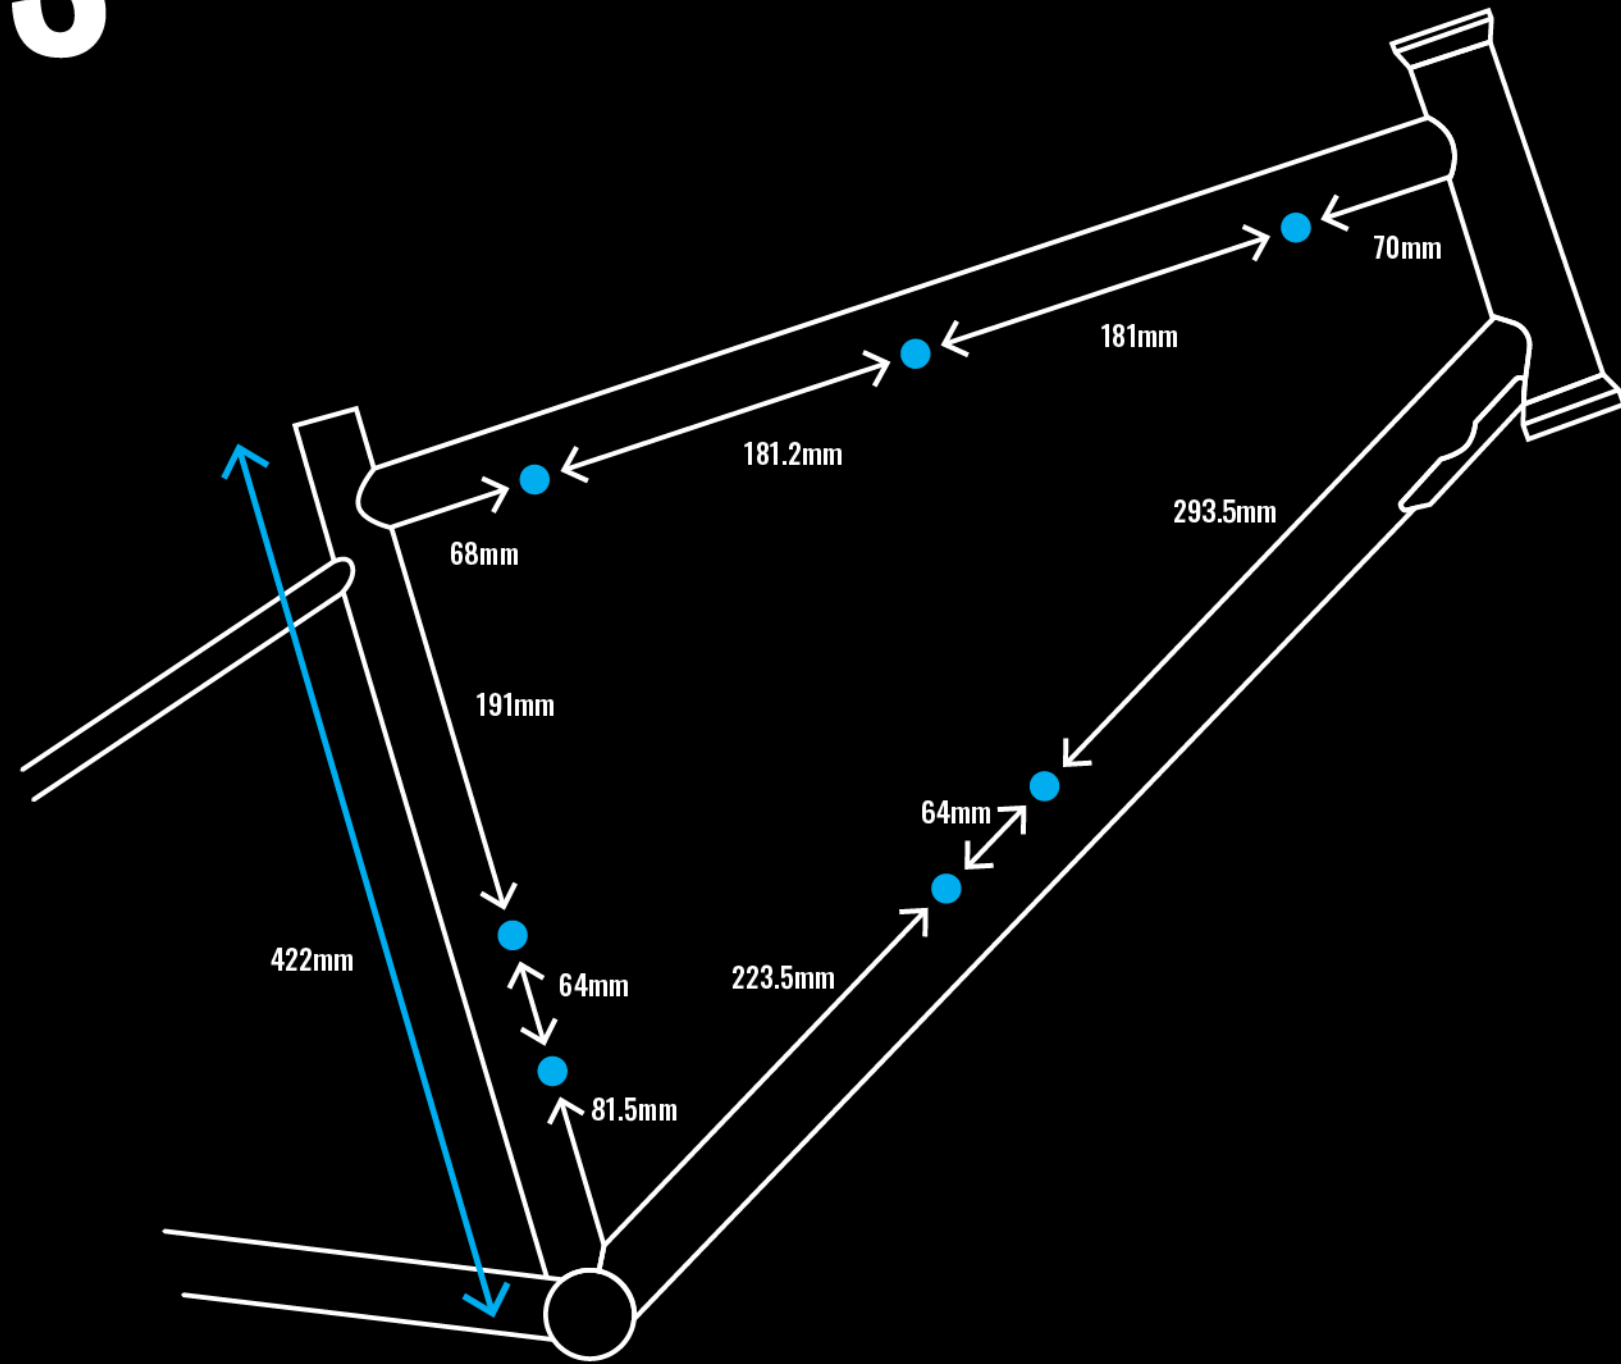

FRAME SIZE

XS

FOUR CORNERS 2

MODEL YEARS 24-25

FRAME SIZE

S

FOUR CORNERS 2

MODEL YEARS 24-25

FRAME SIZE

M

FOUR CORNERS 2

MODEL YEARS 24-25

FRAME SIZE

L

FOUR CORNERS 2

MODEL YEARS 24-25

FRAME SIZE

XL

FOUR CORNERS 2

MODEL YEARS 24-25