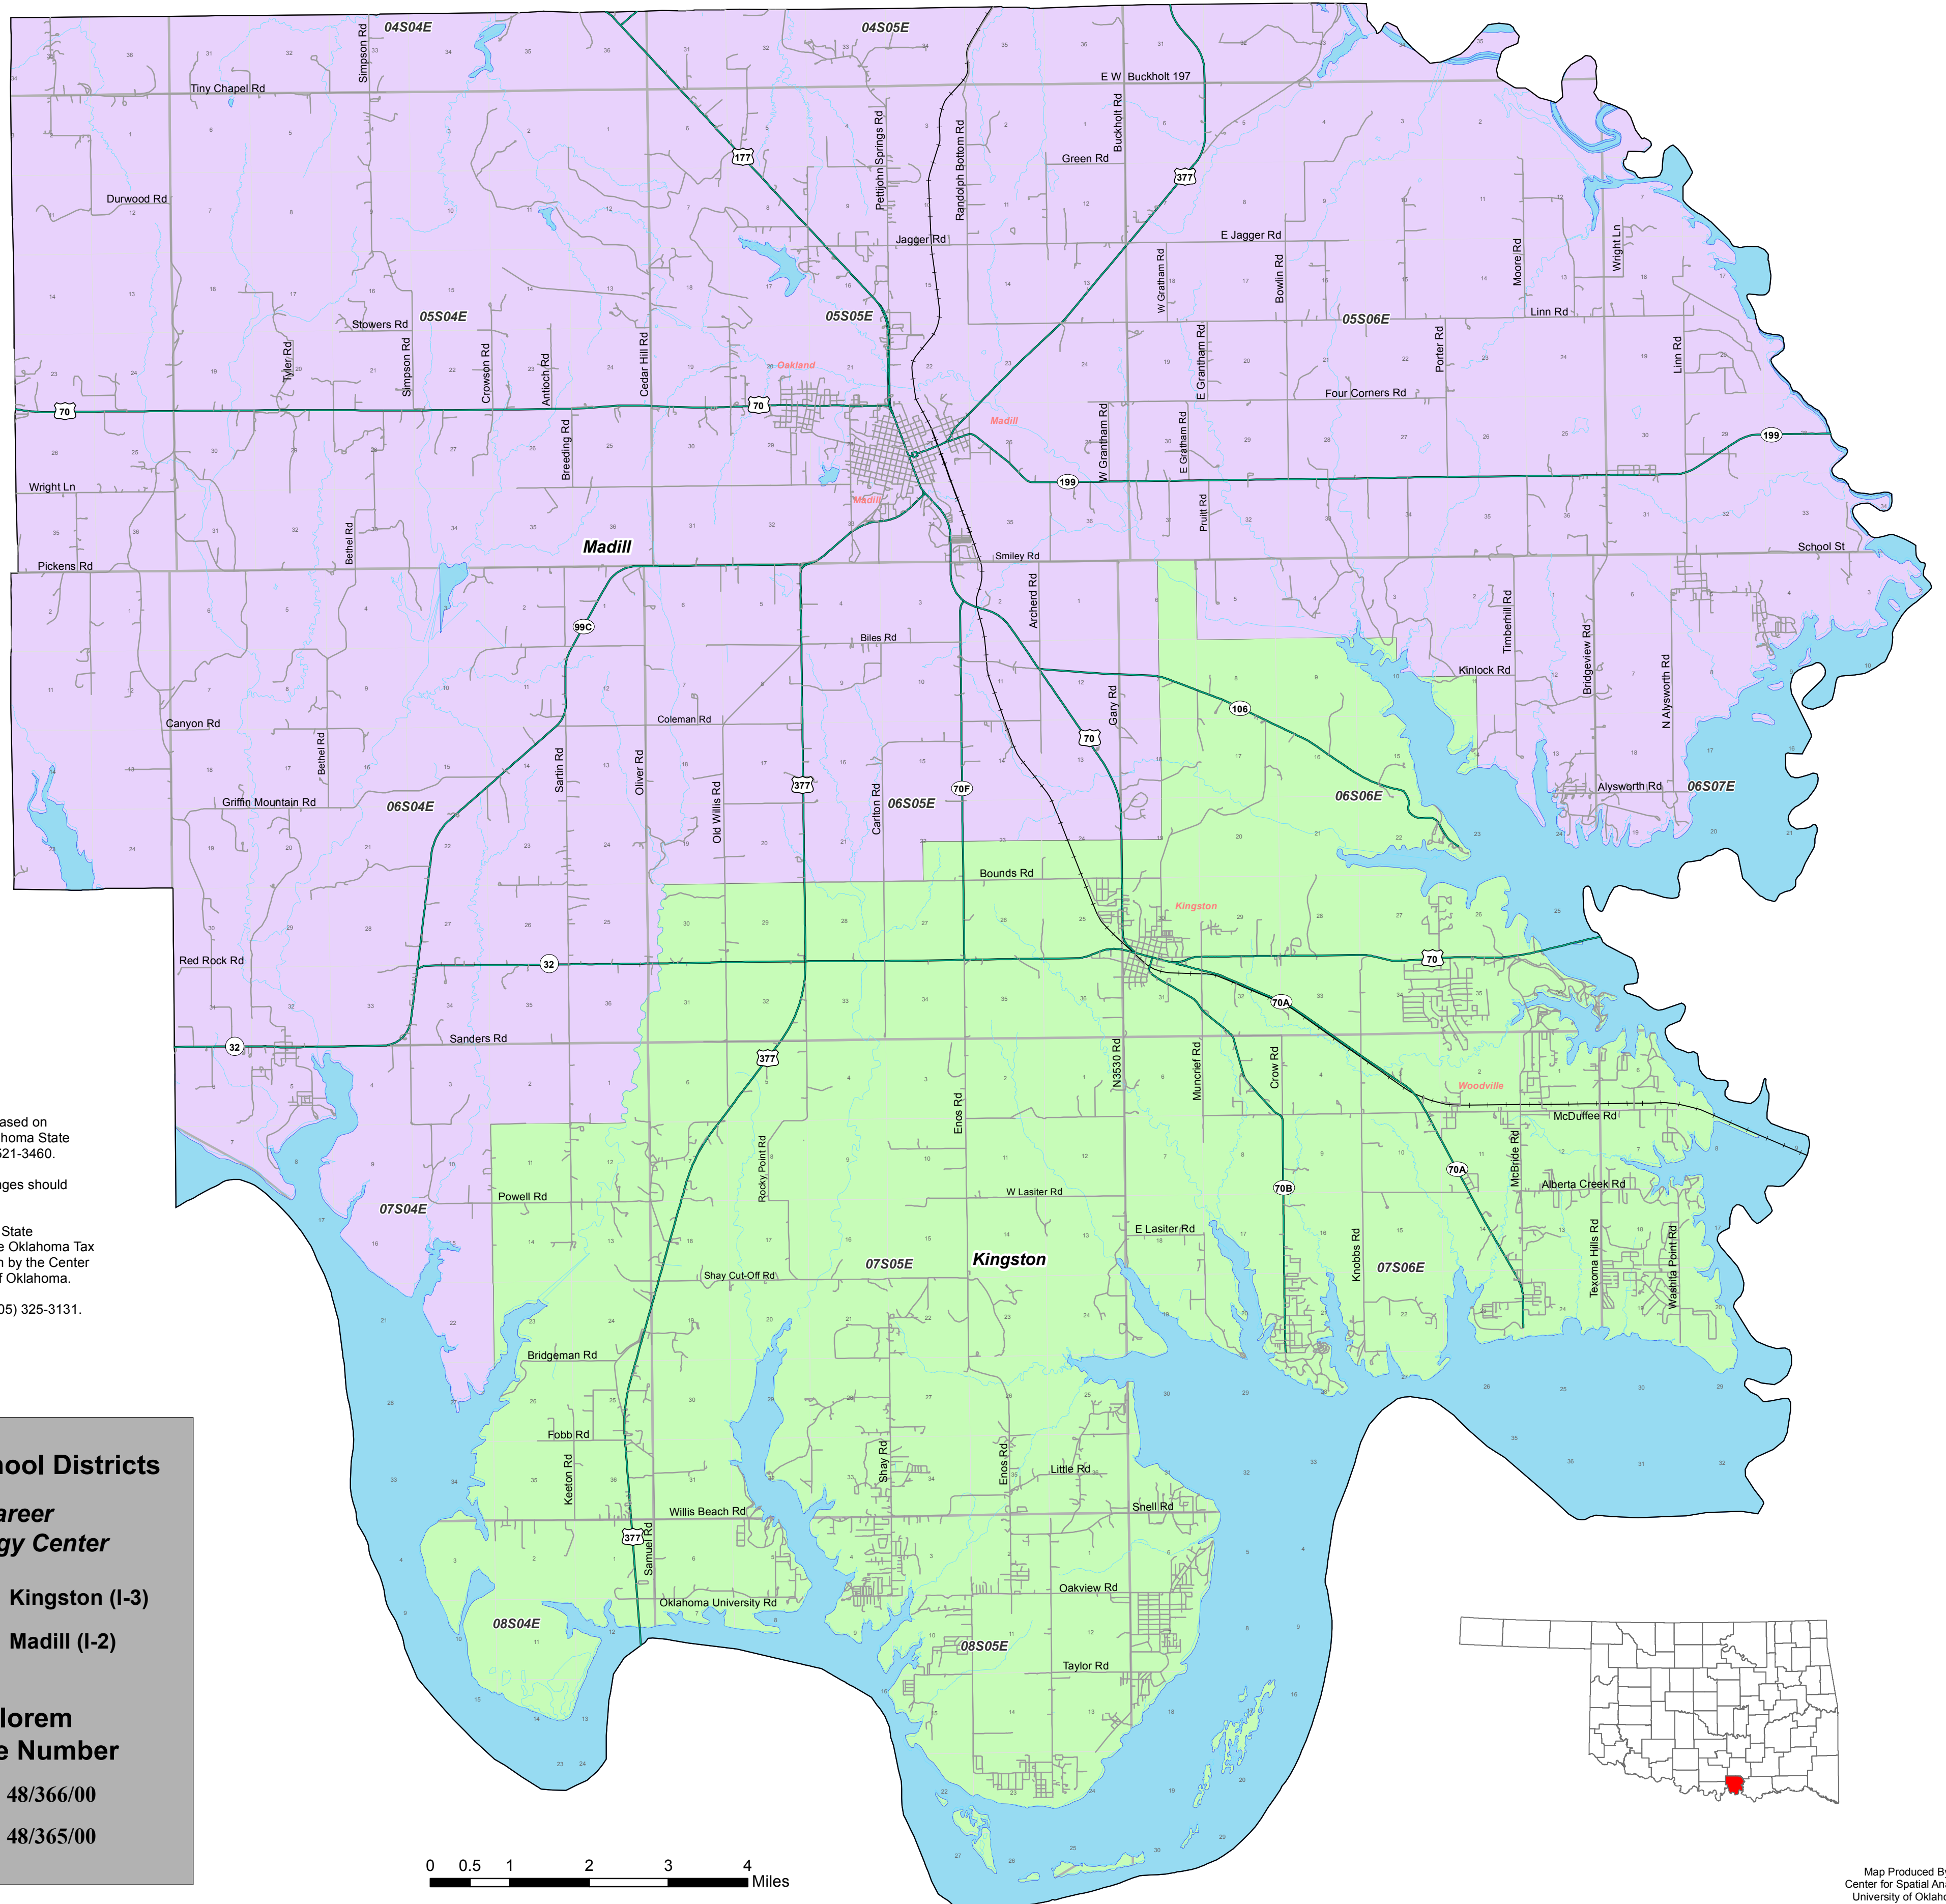

# Marshall County

School District Boundaries are based on information provided by the Oklahoma State Department of Education (405) 521-3460.

All boundary questions and changes should be directed to this agency.

Map prepared for the Oklahoma State Department of Education and the Oklahoma Tax Commission Ad Valorem Division by the Center for Spatial Analysis, University of Oklahoma.

For additional copies, contact (405) 325-3131.

## Legend - School Districts

*No Career  
Technology Center*

451003 Kingston (I-3)

451002 Madill (I-2)

## Ad Valorem Reference Number

**Kingston** 48/366/00

**Madill** 48/365/00