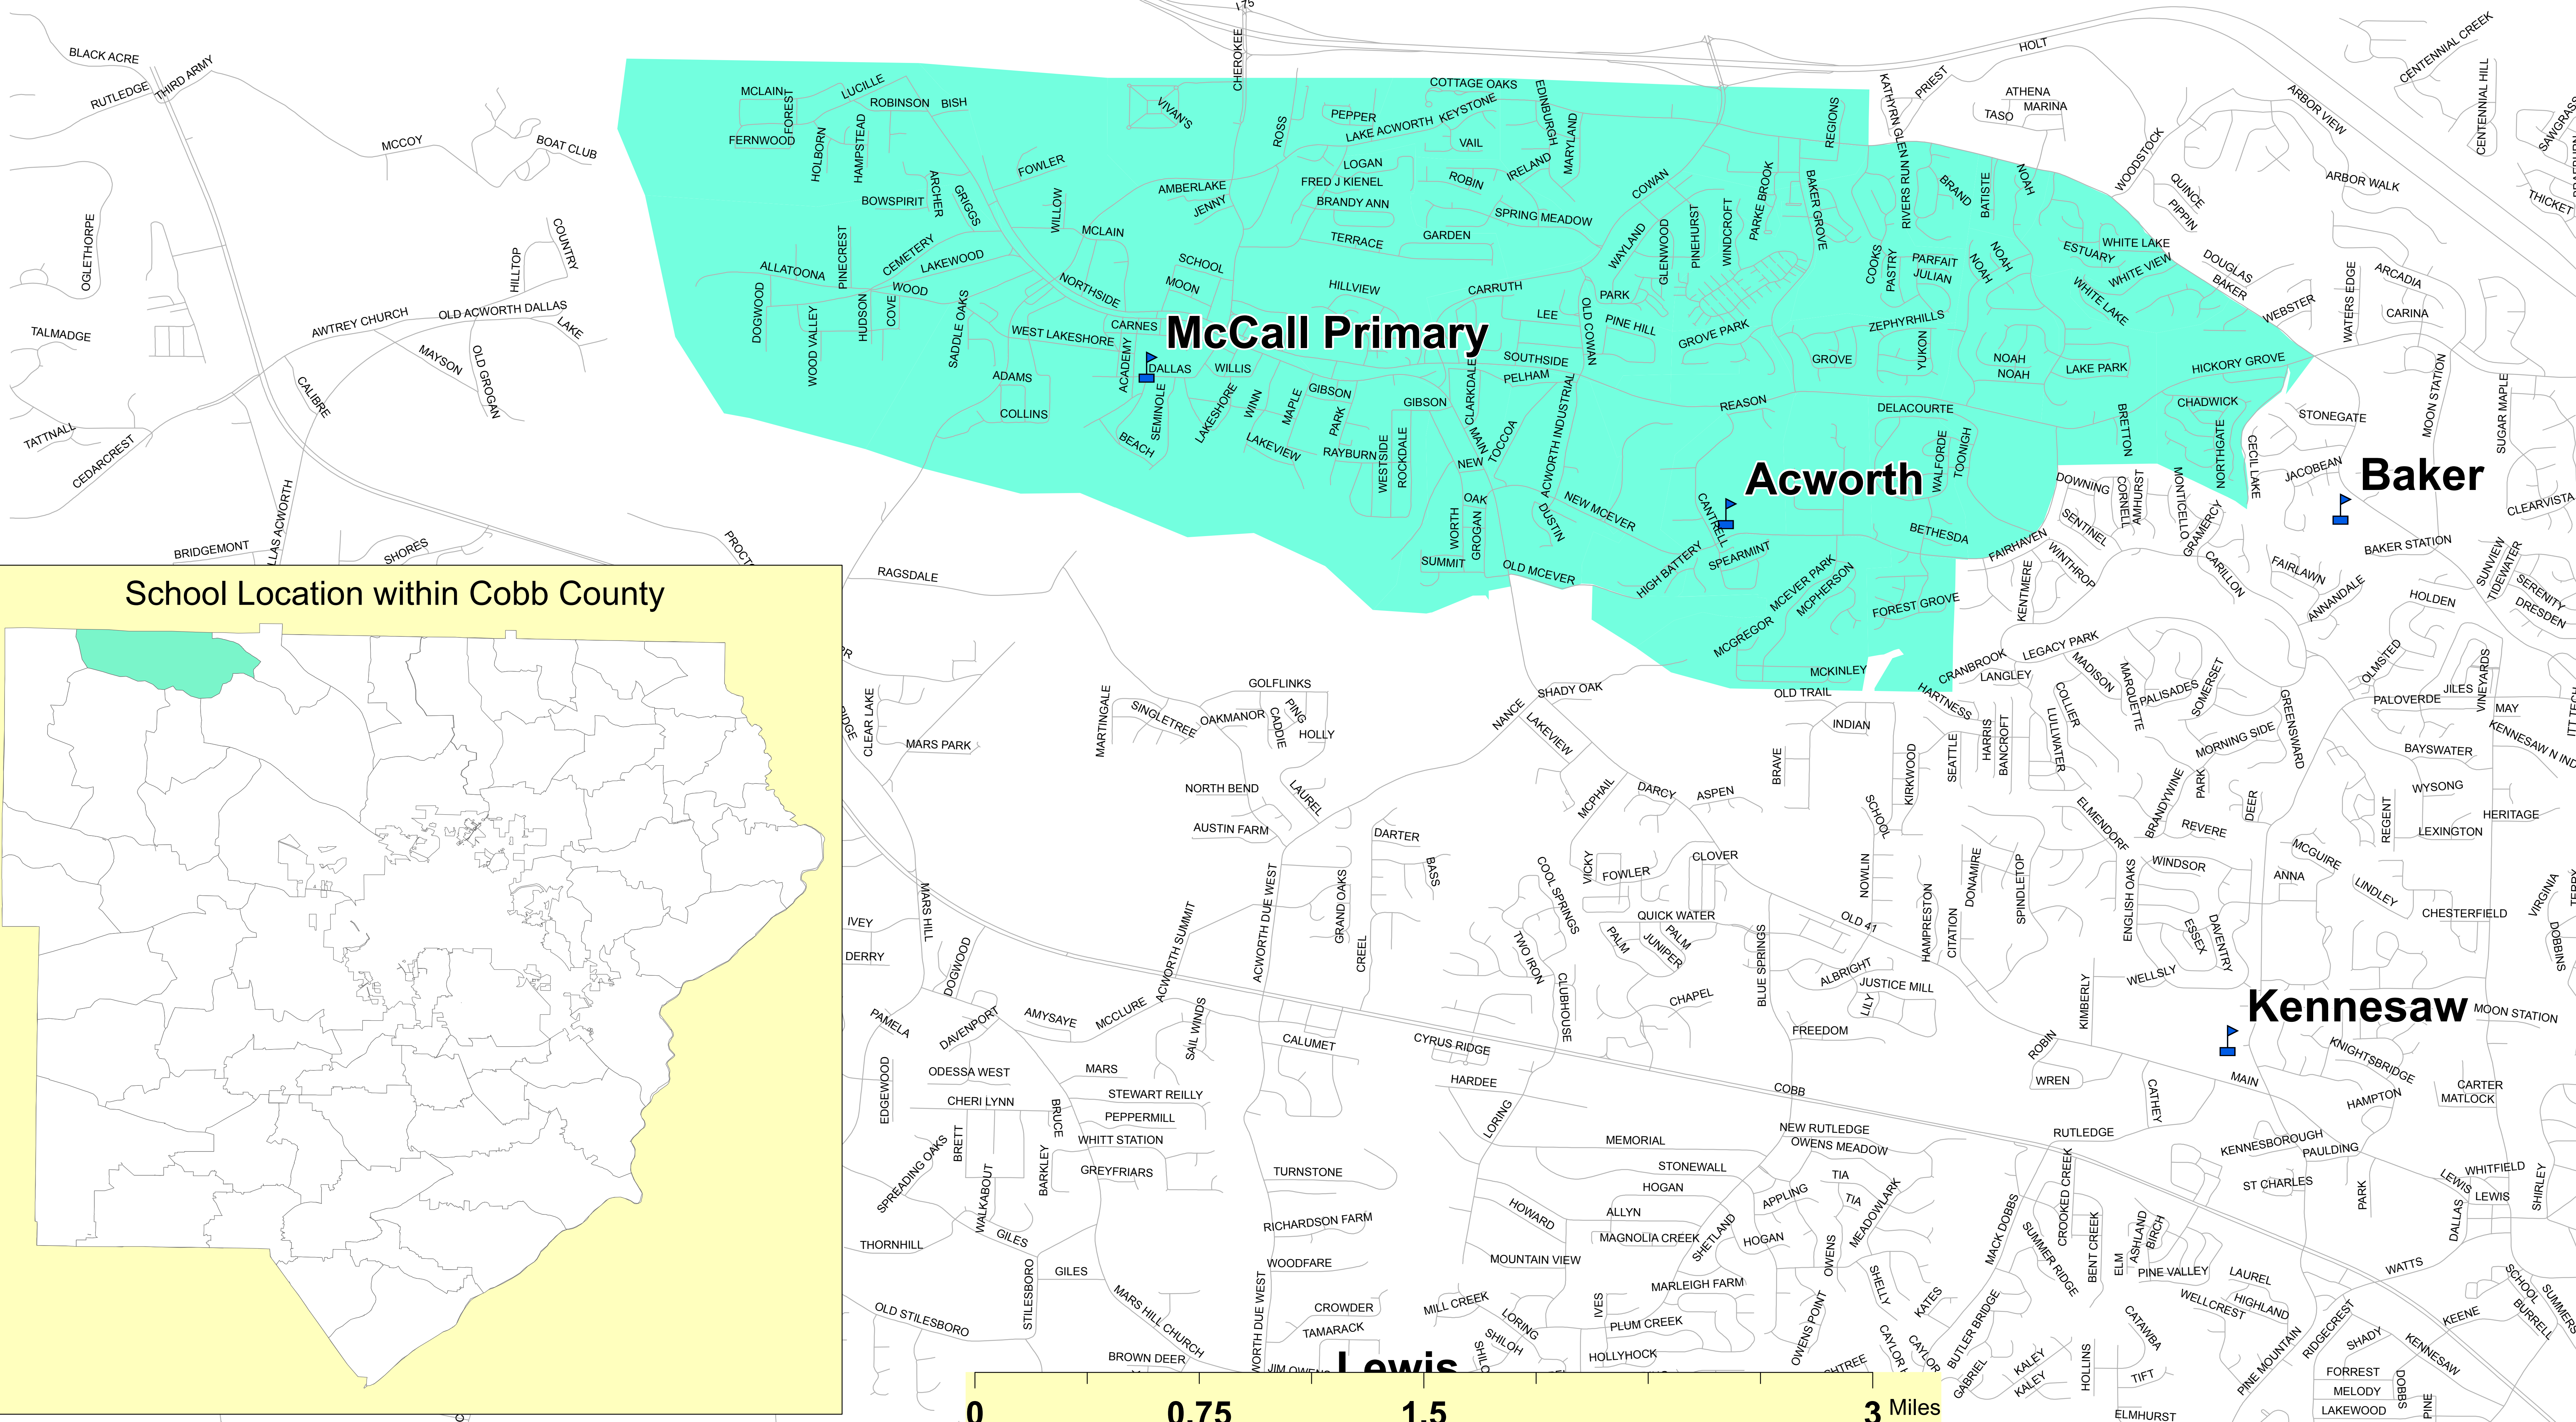

Acworth Intermediate

-

McCall Primary

Cobb County School District 2013 - 2014 School Year

NOTICE

This map is an approximate representation of attendance zones and other features.
For precise information regarding a specific street address or dwelling address please go to the following web site: <http://edulogwebs1.cobbk12.org/edulog/webquery>
For precise information about any school attendance zone boundaries, please email: Planning.Operations@cobbk12.org

School Location within Cobb County