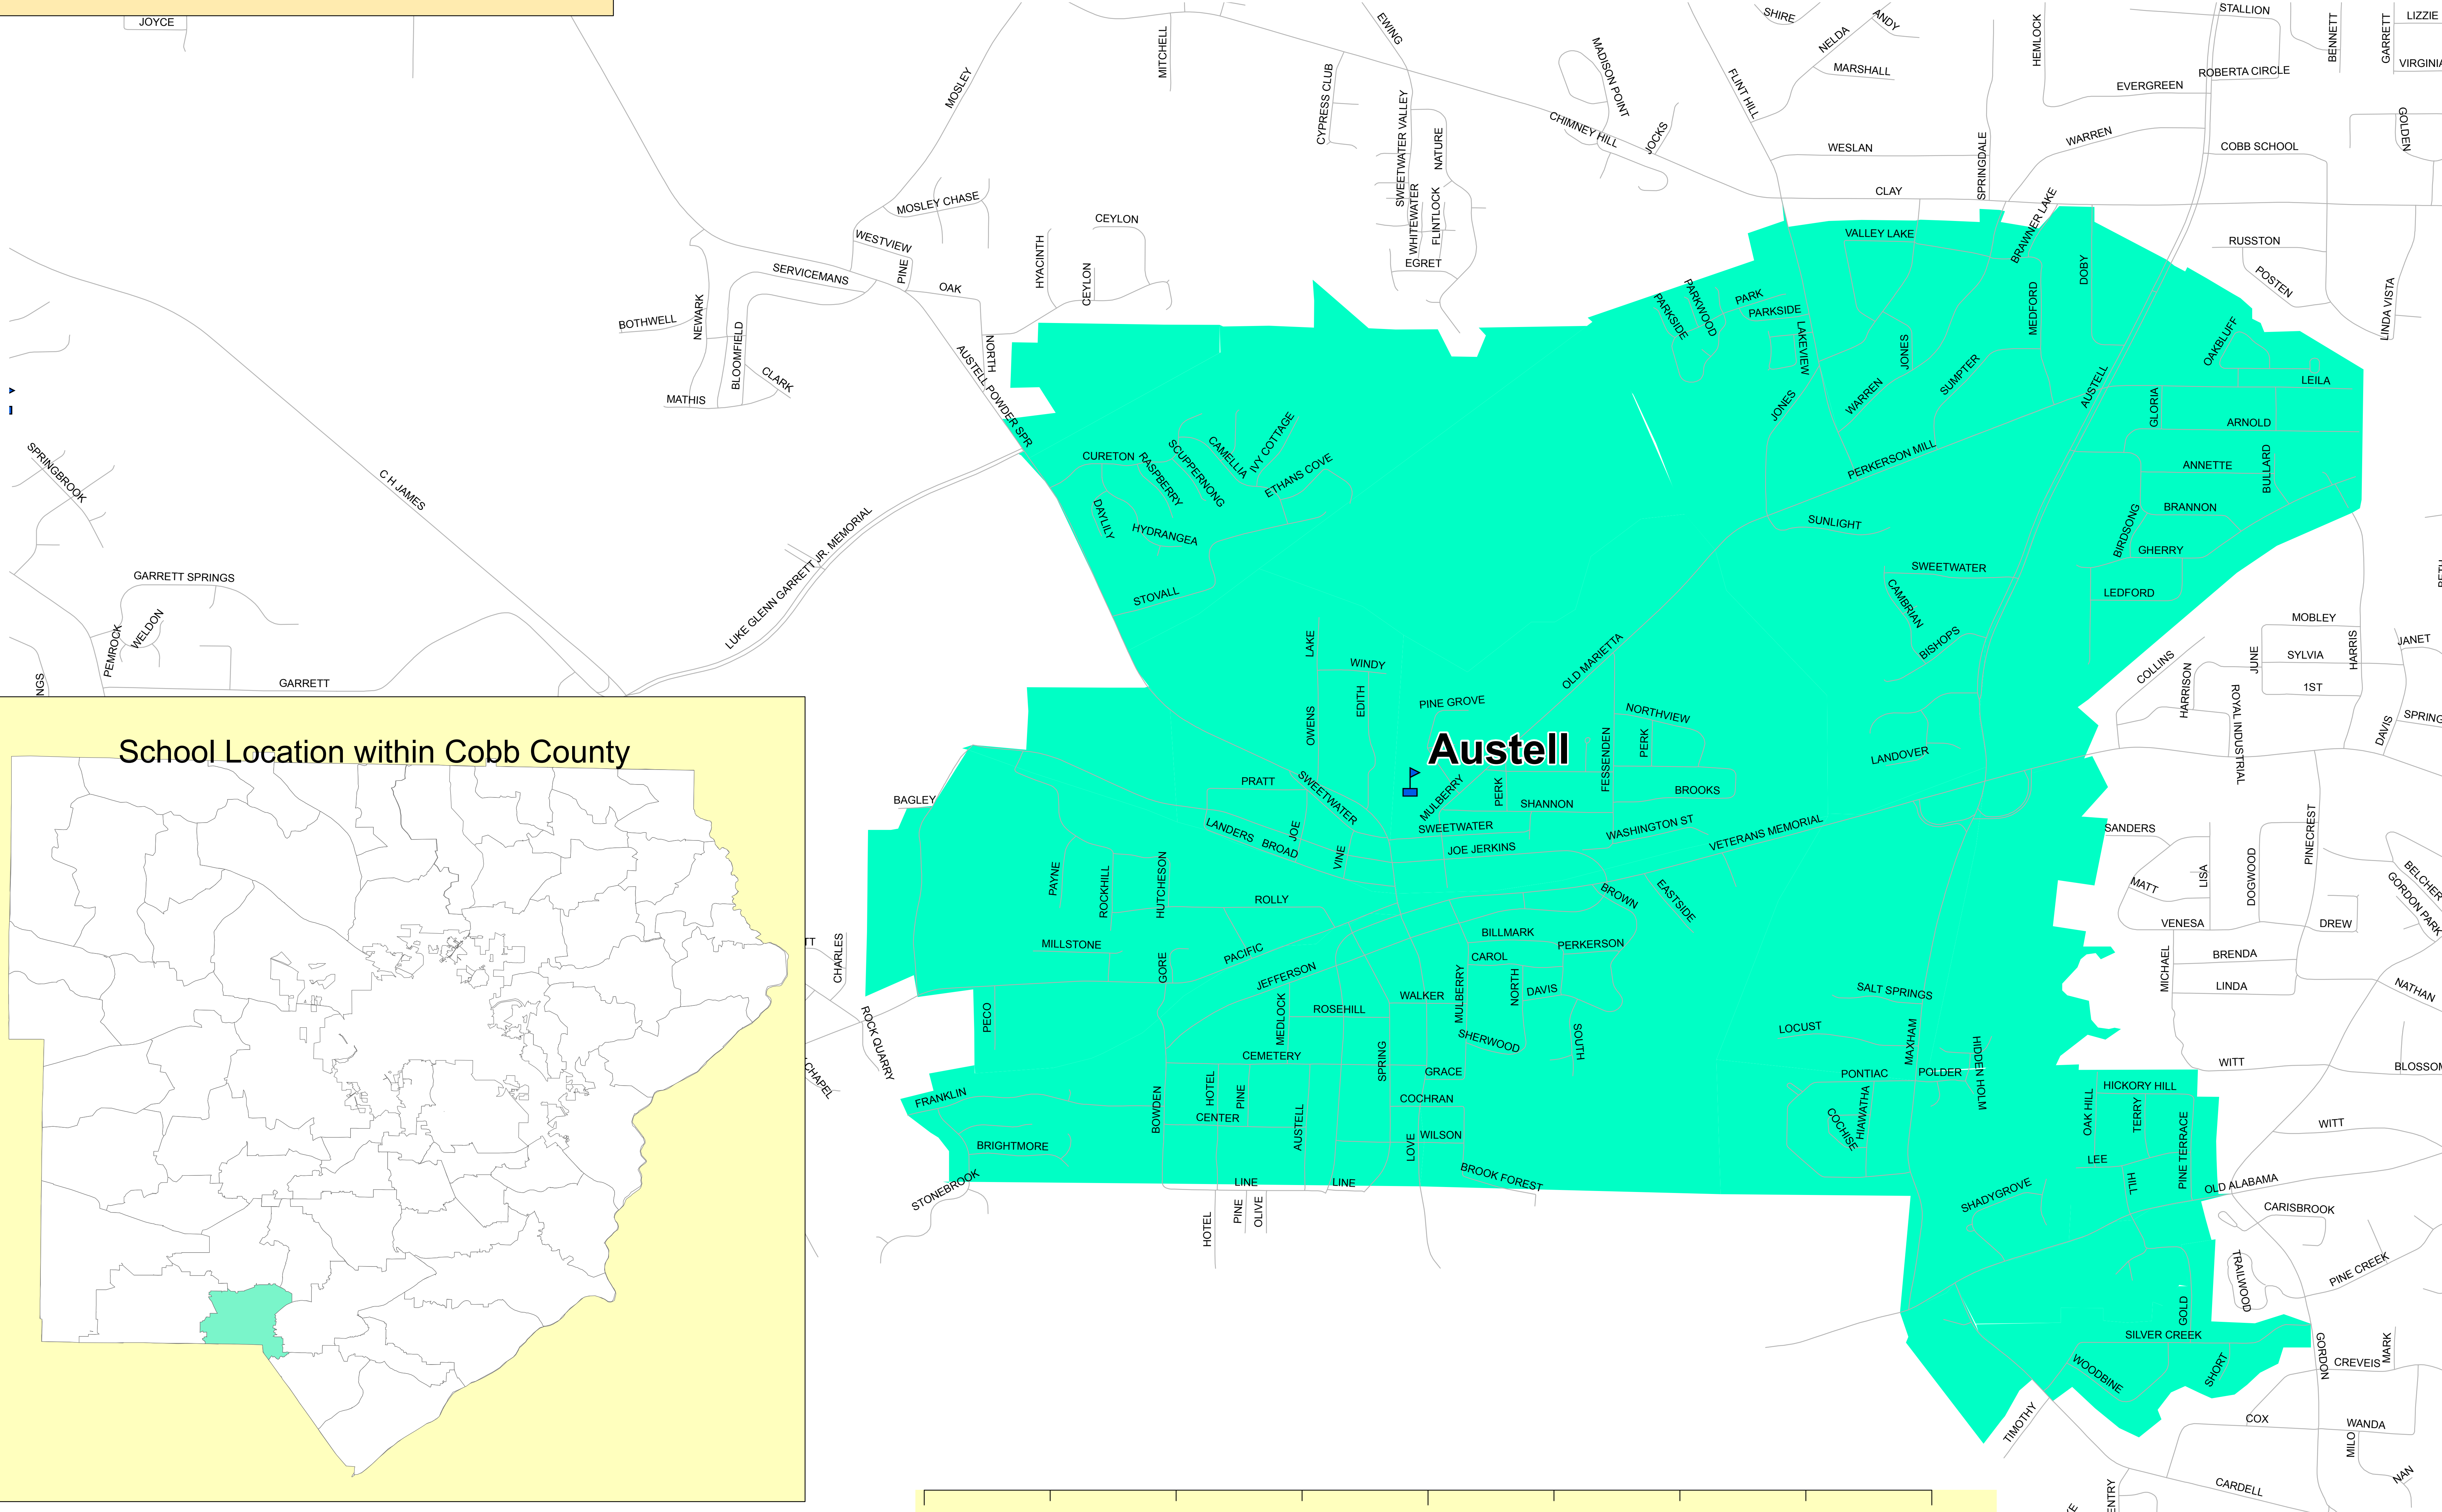

Austell Elementary

Cobb County School District 2013-2014 School Year

NOTICE

This map is an approximate representation of attendance zones and other features.
For precise information regarding a specific street address or dwelling address please go to the following web site: <http://edulogwebs1.cobbk12.org/edulog/webquery>
For precise information about any school attendance zone boundaries, please email: Planning.Operations@cobbk12.org

School Location within Cobb County