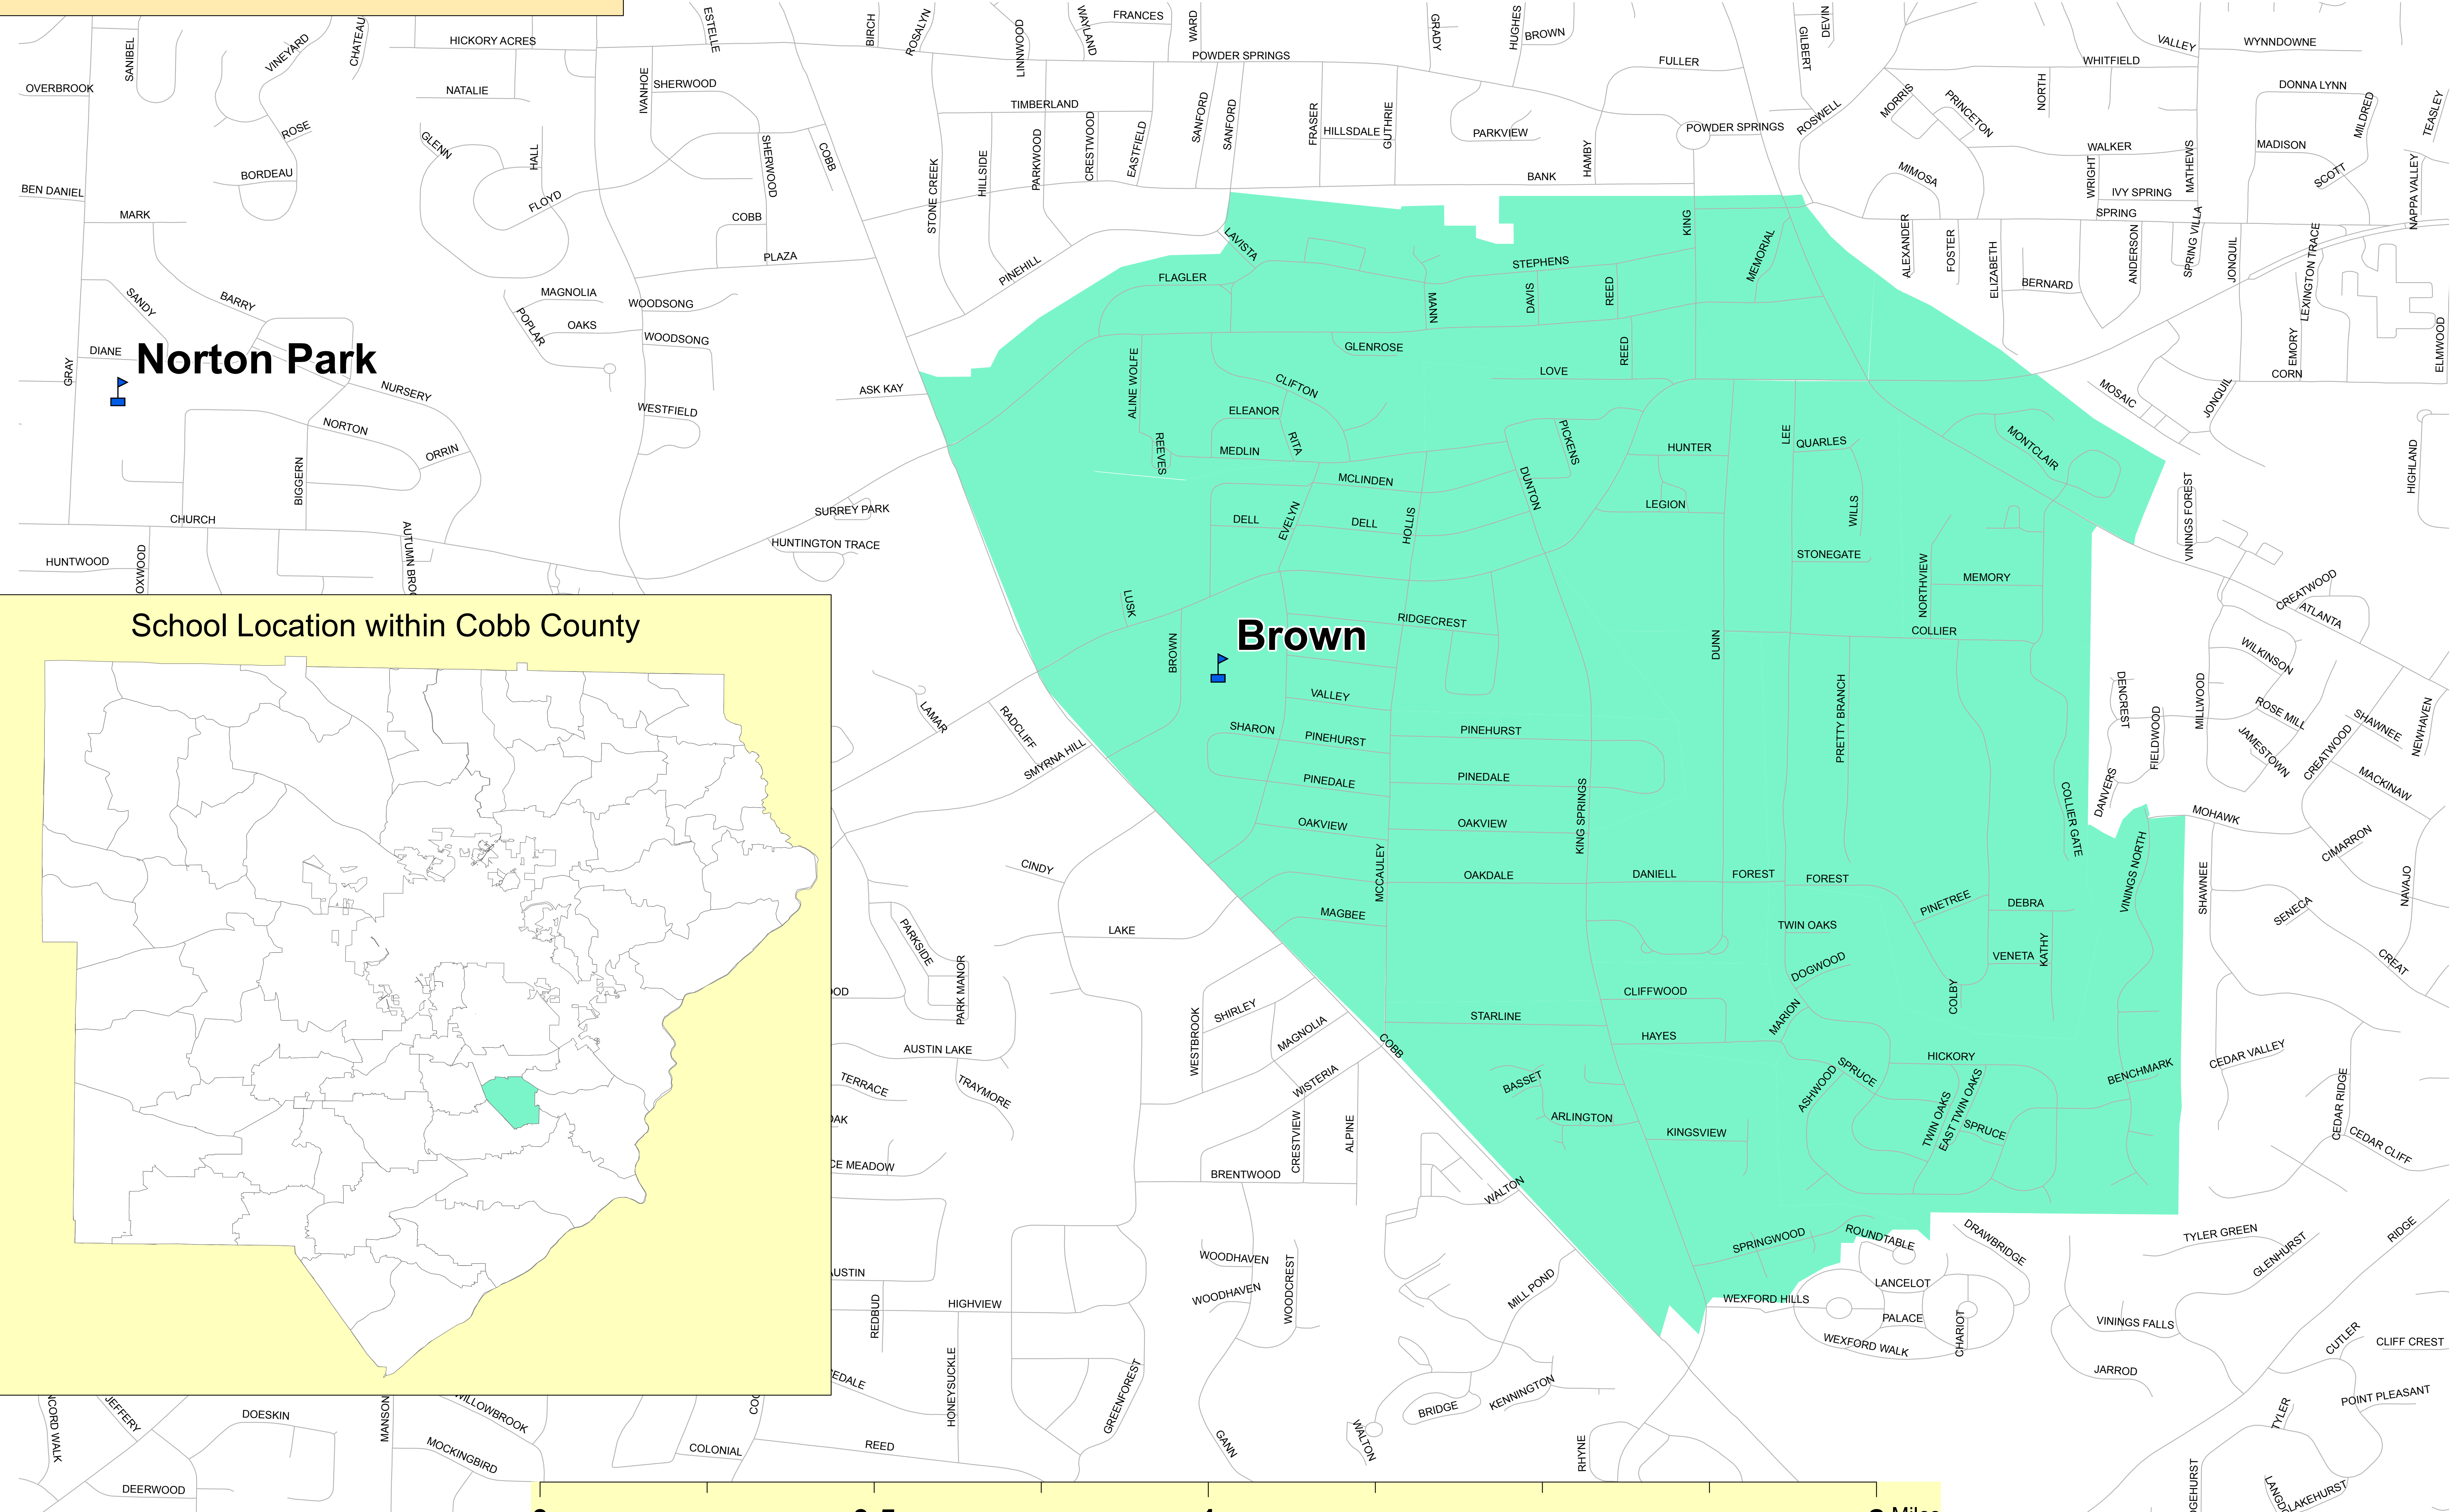

Brown Elementary

Cobb County School District 2012 - 2013 School Year

NOTICE

This map is an approximate representation of attendance zones and other features.
For precise information regarding a specific street address or dwelling address please go to the following web site: <http://edulogwebs1.cobbk12.org/edulog/webquery>
For precise information about any school attendance zone boundaries, please email: Planning.Operations@cobbk12.org

Norton Park

School Location within Cobb County