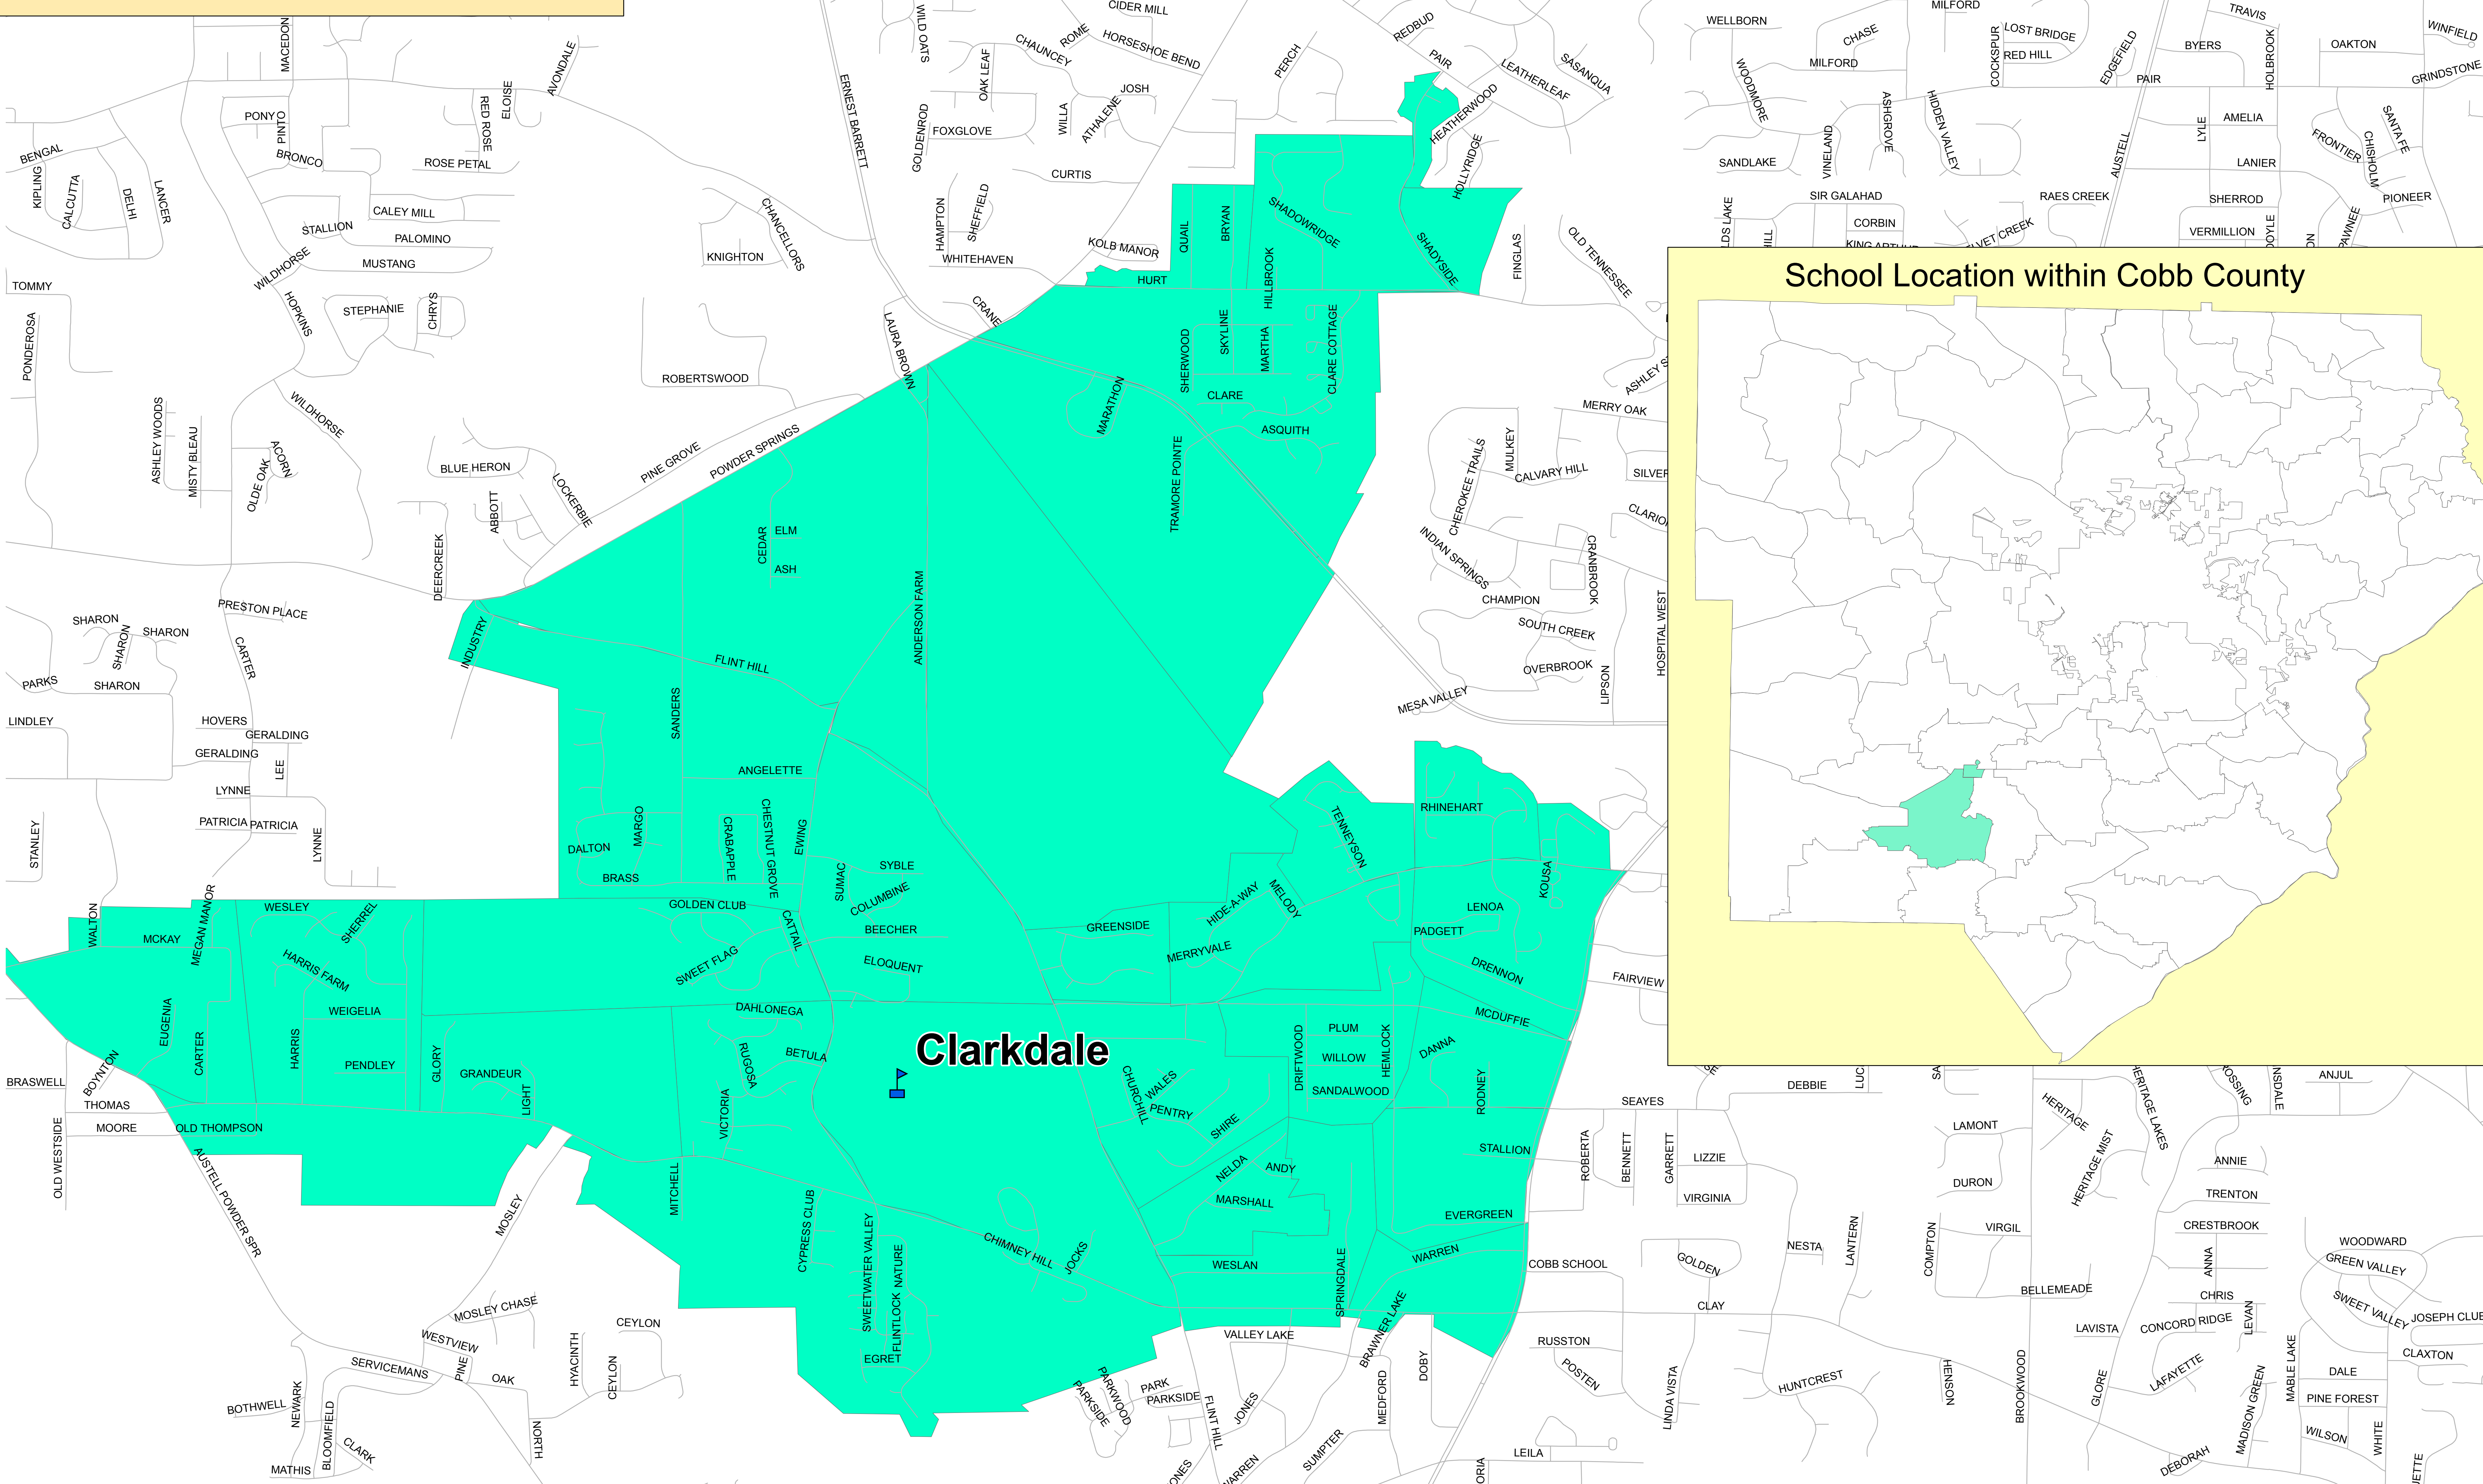

Clarkdale Elementary

Cobb County School District 2013-2014 School Year

NOTICE

This map is an approximate representation of attendance zones and other features.
For precise information regarding a specific street address or dwelling address please go to the following web site: <http://edulogwebs1.cobbk12.org/edulog/webquery>
For precise information about any school attendance zone boundaries, please email: Planning.Operations@cobbk12.org