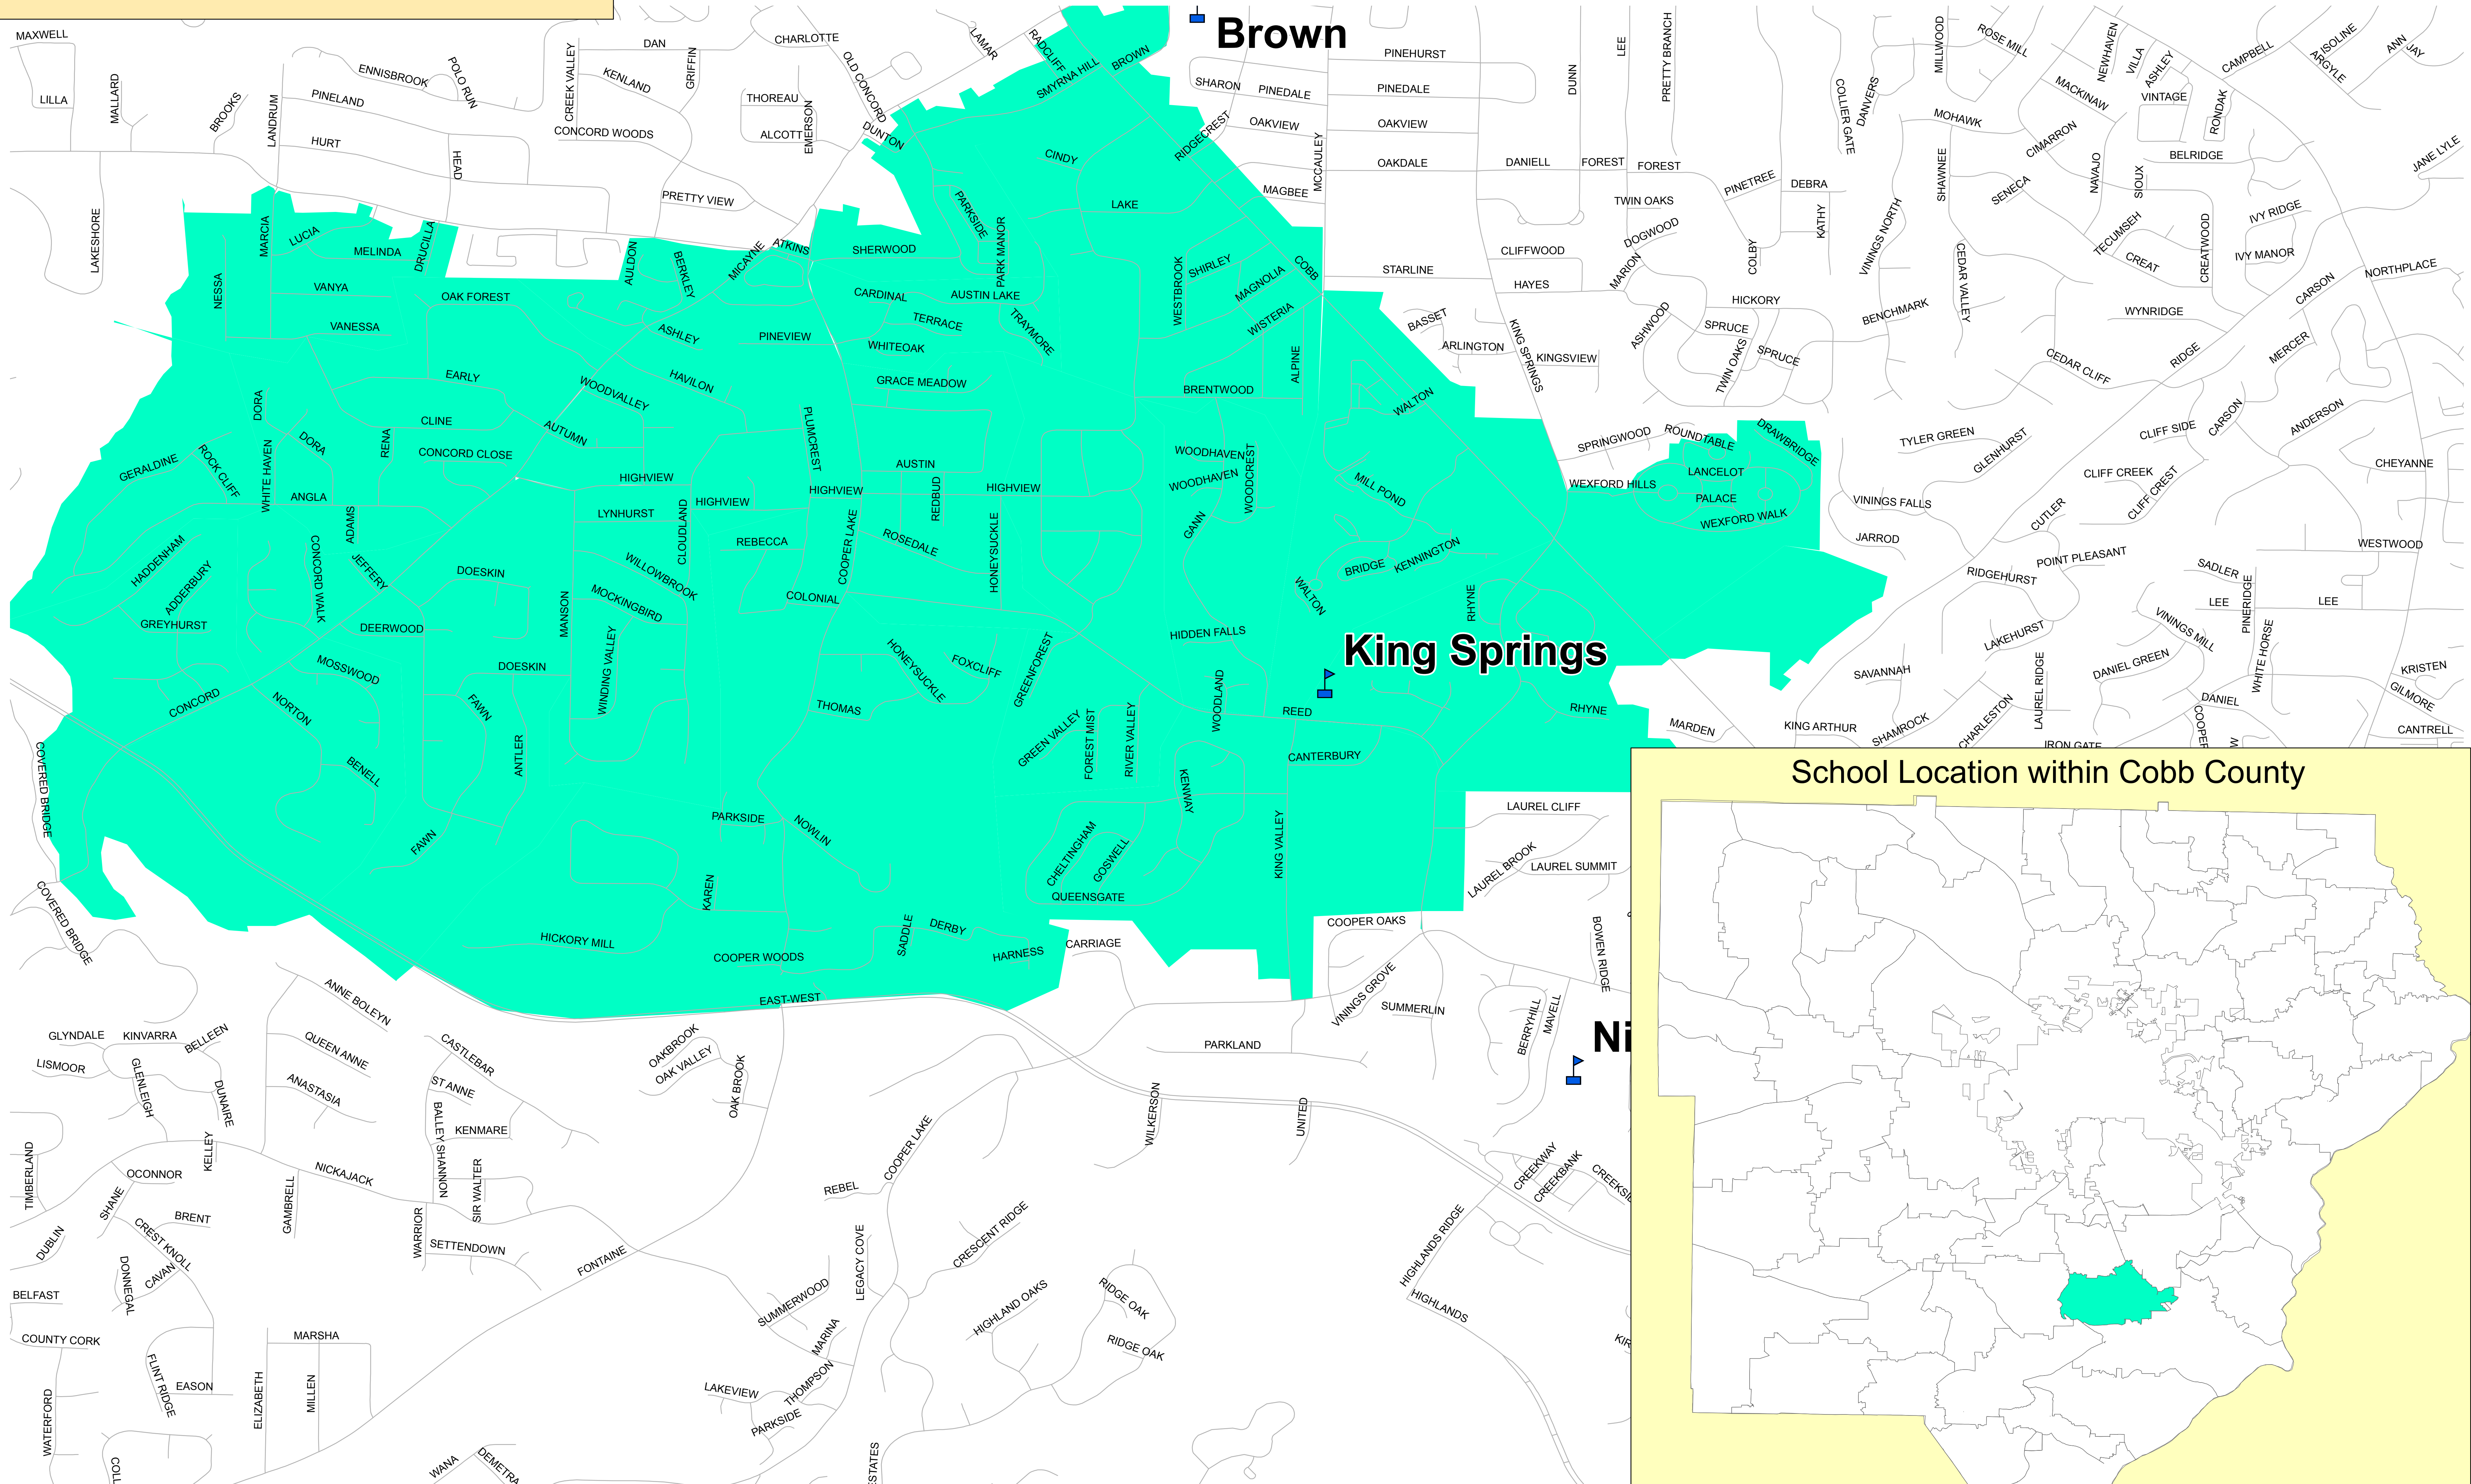

King Springs Elementary

Cobb County School District 2013-2014 School Year

NOTICE

This map is an approximate representation of attendance zones and other features.
For precise information regarding a specific street address or dwelling address please go to the following web site: <http://edulogwebs1.cobbk12.org/edulog/webquery>
For precise information about any school attendance zone boundaries, please email: Planning.Operations@cobbk12.org

School Location within Cobb County