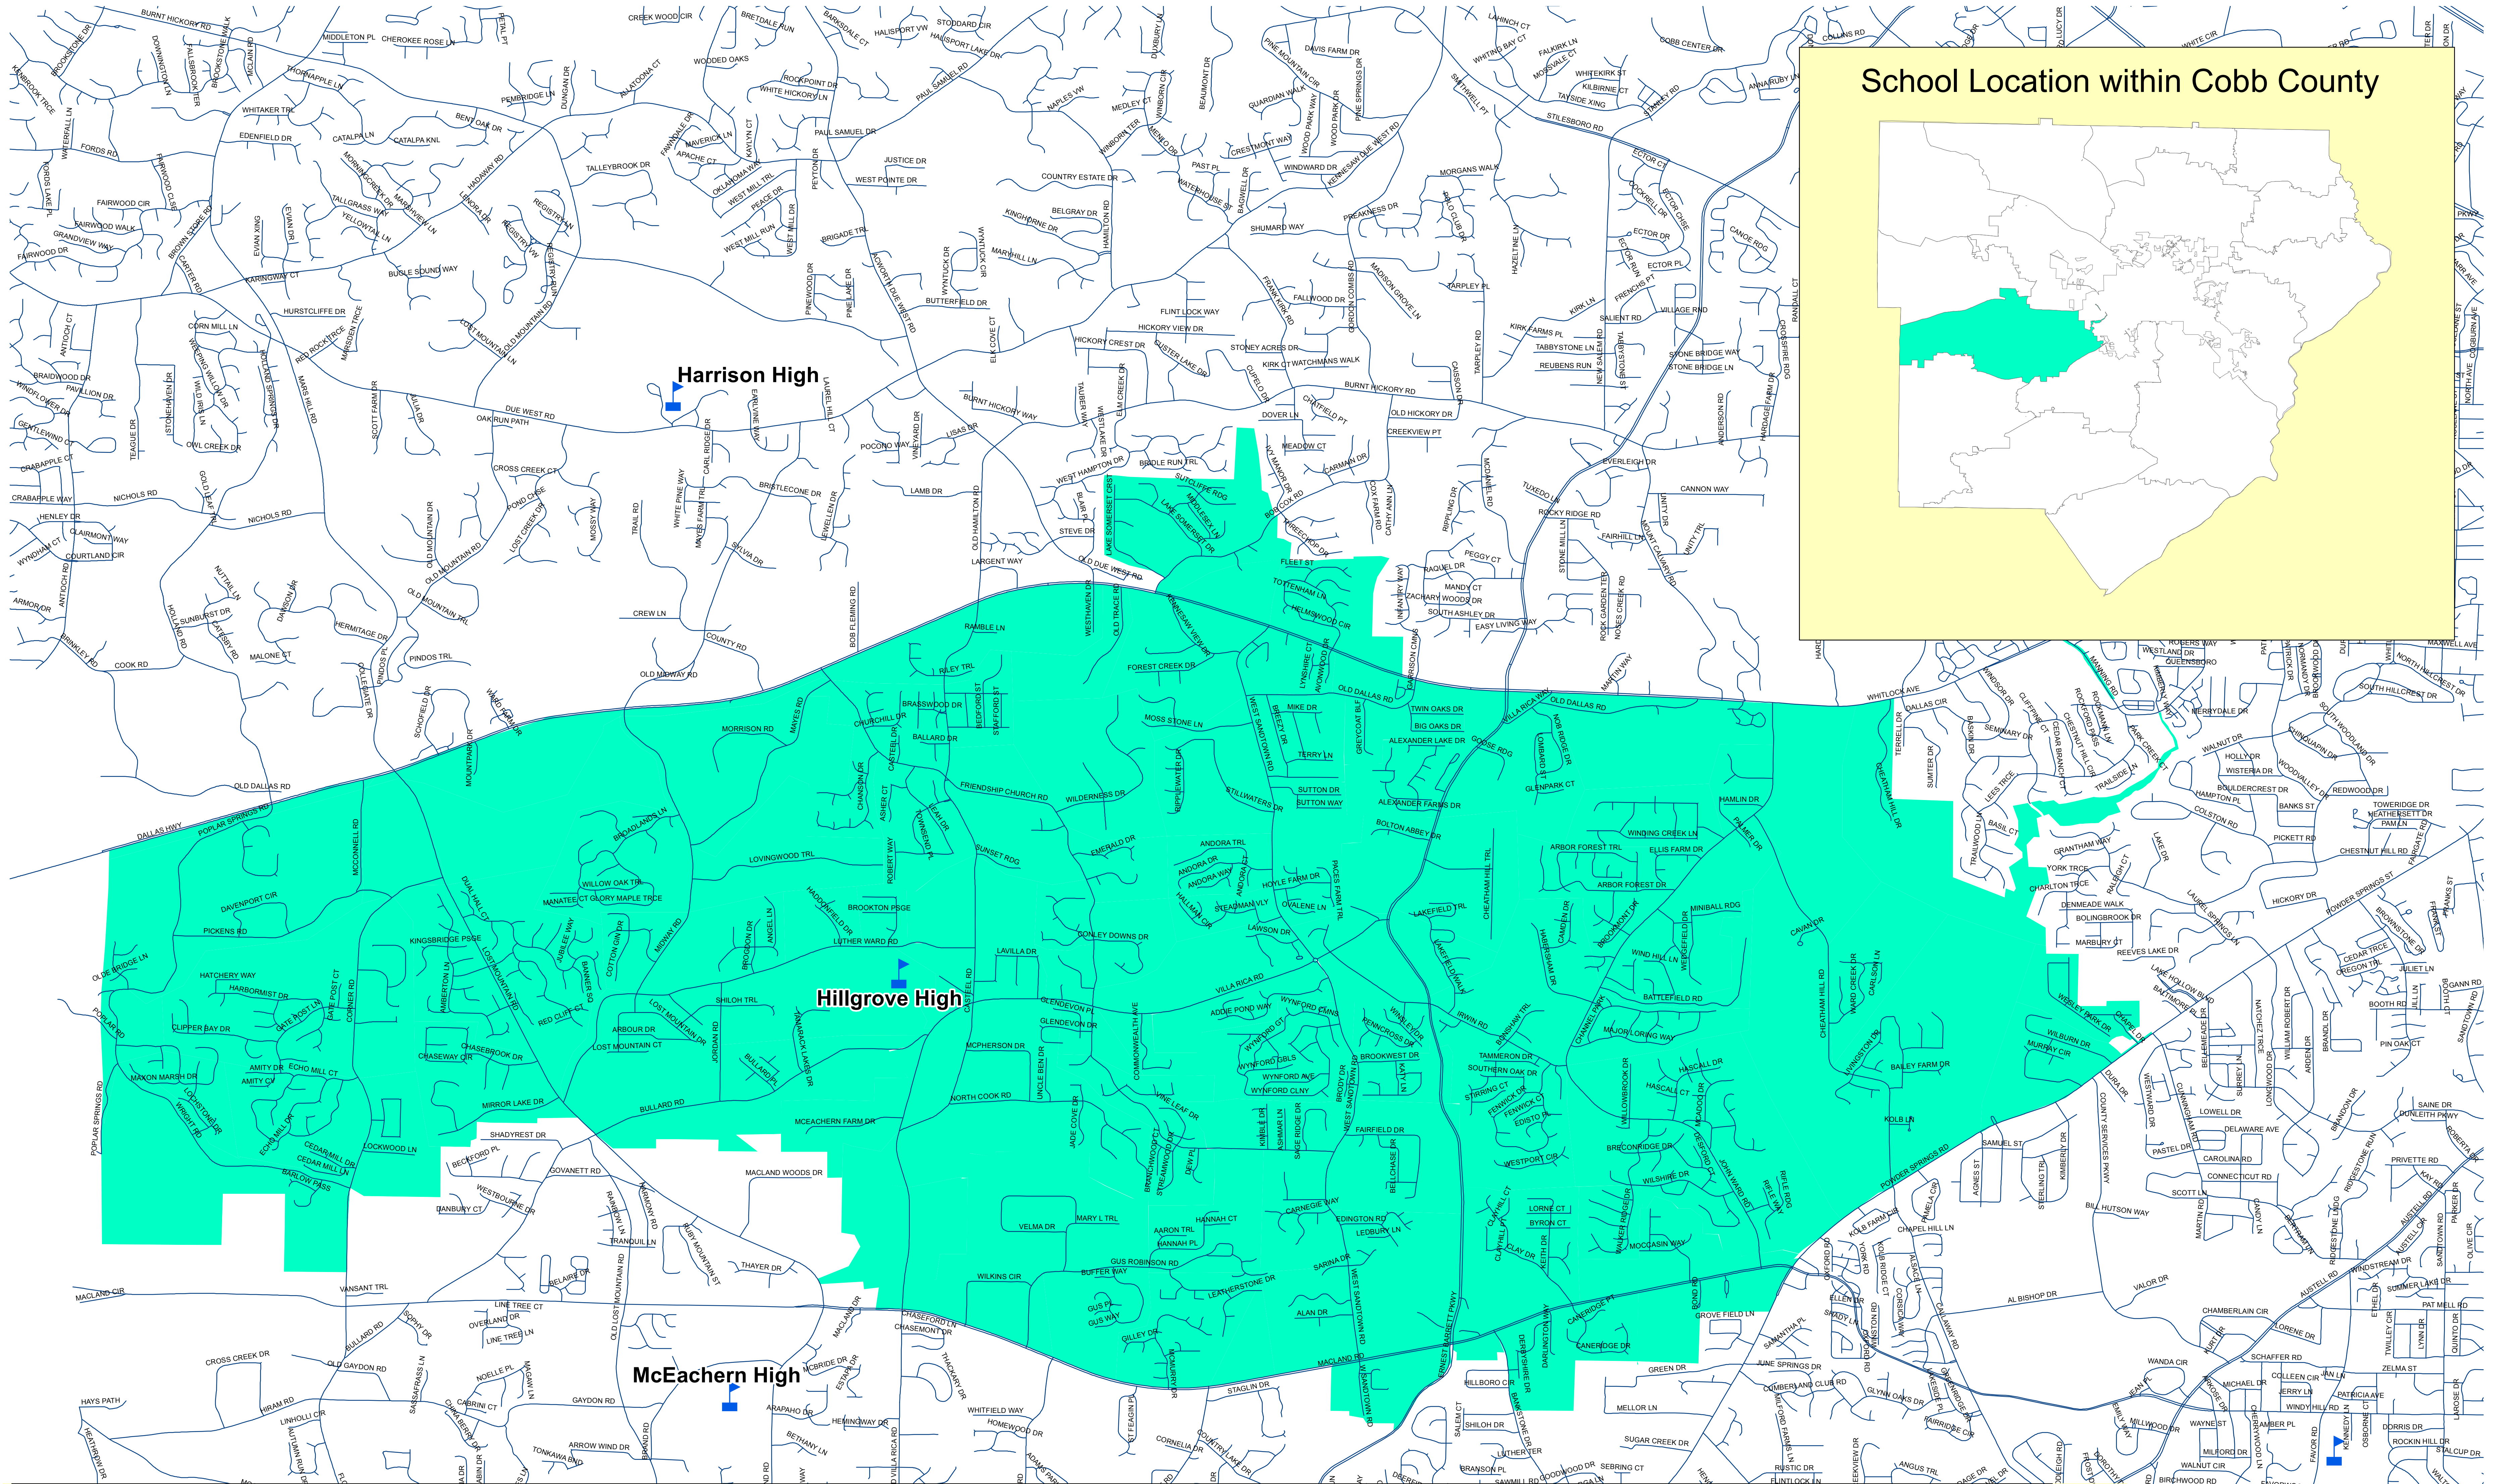

Hillgrove High

Cobb County School District Attendance Zone

NOTICE

This map is an approximate representation of attendance zones and other features.
For precise information regarding a specific street address or dwelling address please go to the following web site: <http://edulogwebs1.cobbk12.org/edulog/webquery>
For precise information about any school attendance zone boundaries, please email: Planning.Operations@cobbk12.org

0

2.5

5

10 Miles