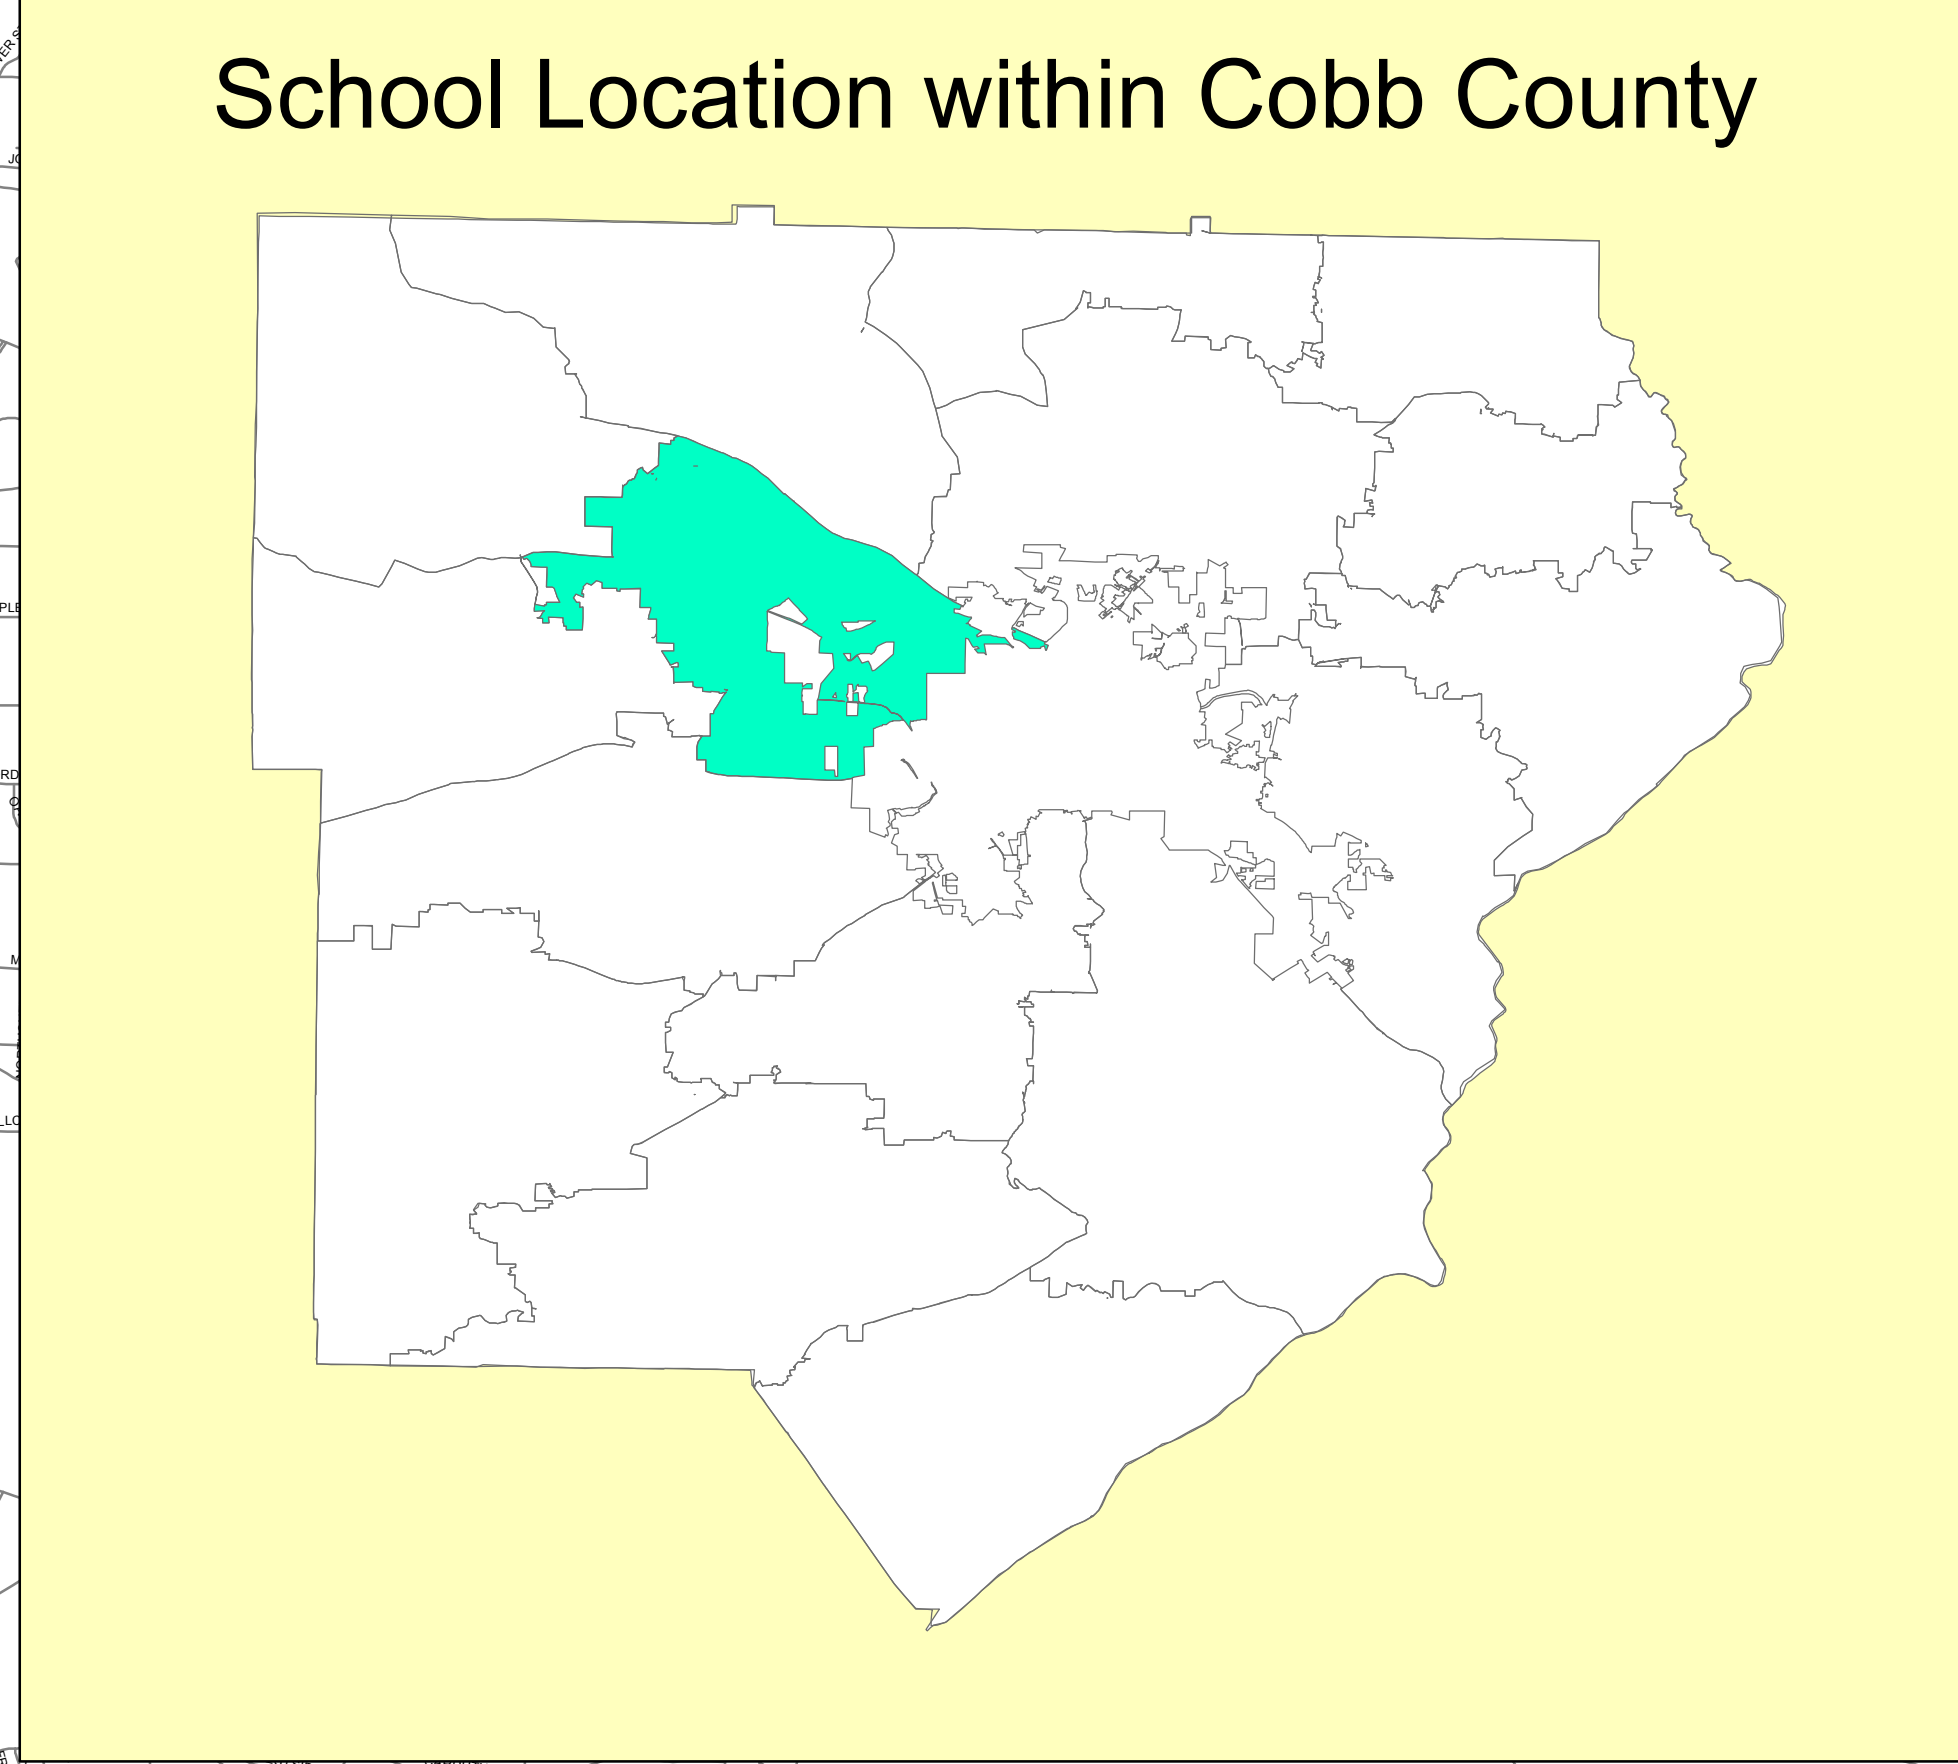

Kennesaw Mountain High

Cobb County School District Attendance Zone

NOTICE

This map is an approximate representation of attendance zones and other features.
For precise information regarding a specific street address or dwelling address please go to the following web site: <http://edulogwebs1.cobbk12.org/edulog/webquery>
For precise information about any school attendance zone boundaries, please email: Planning.Operations@cobbk12.org

Kennesaw Mountain High

Hillgrove High