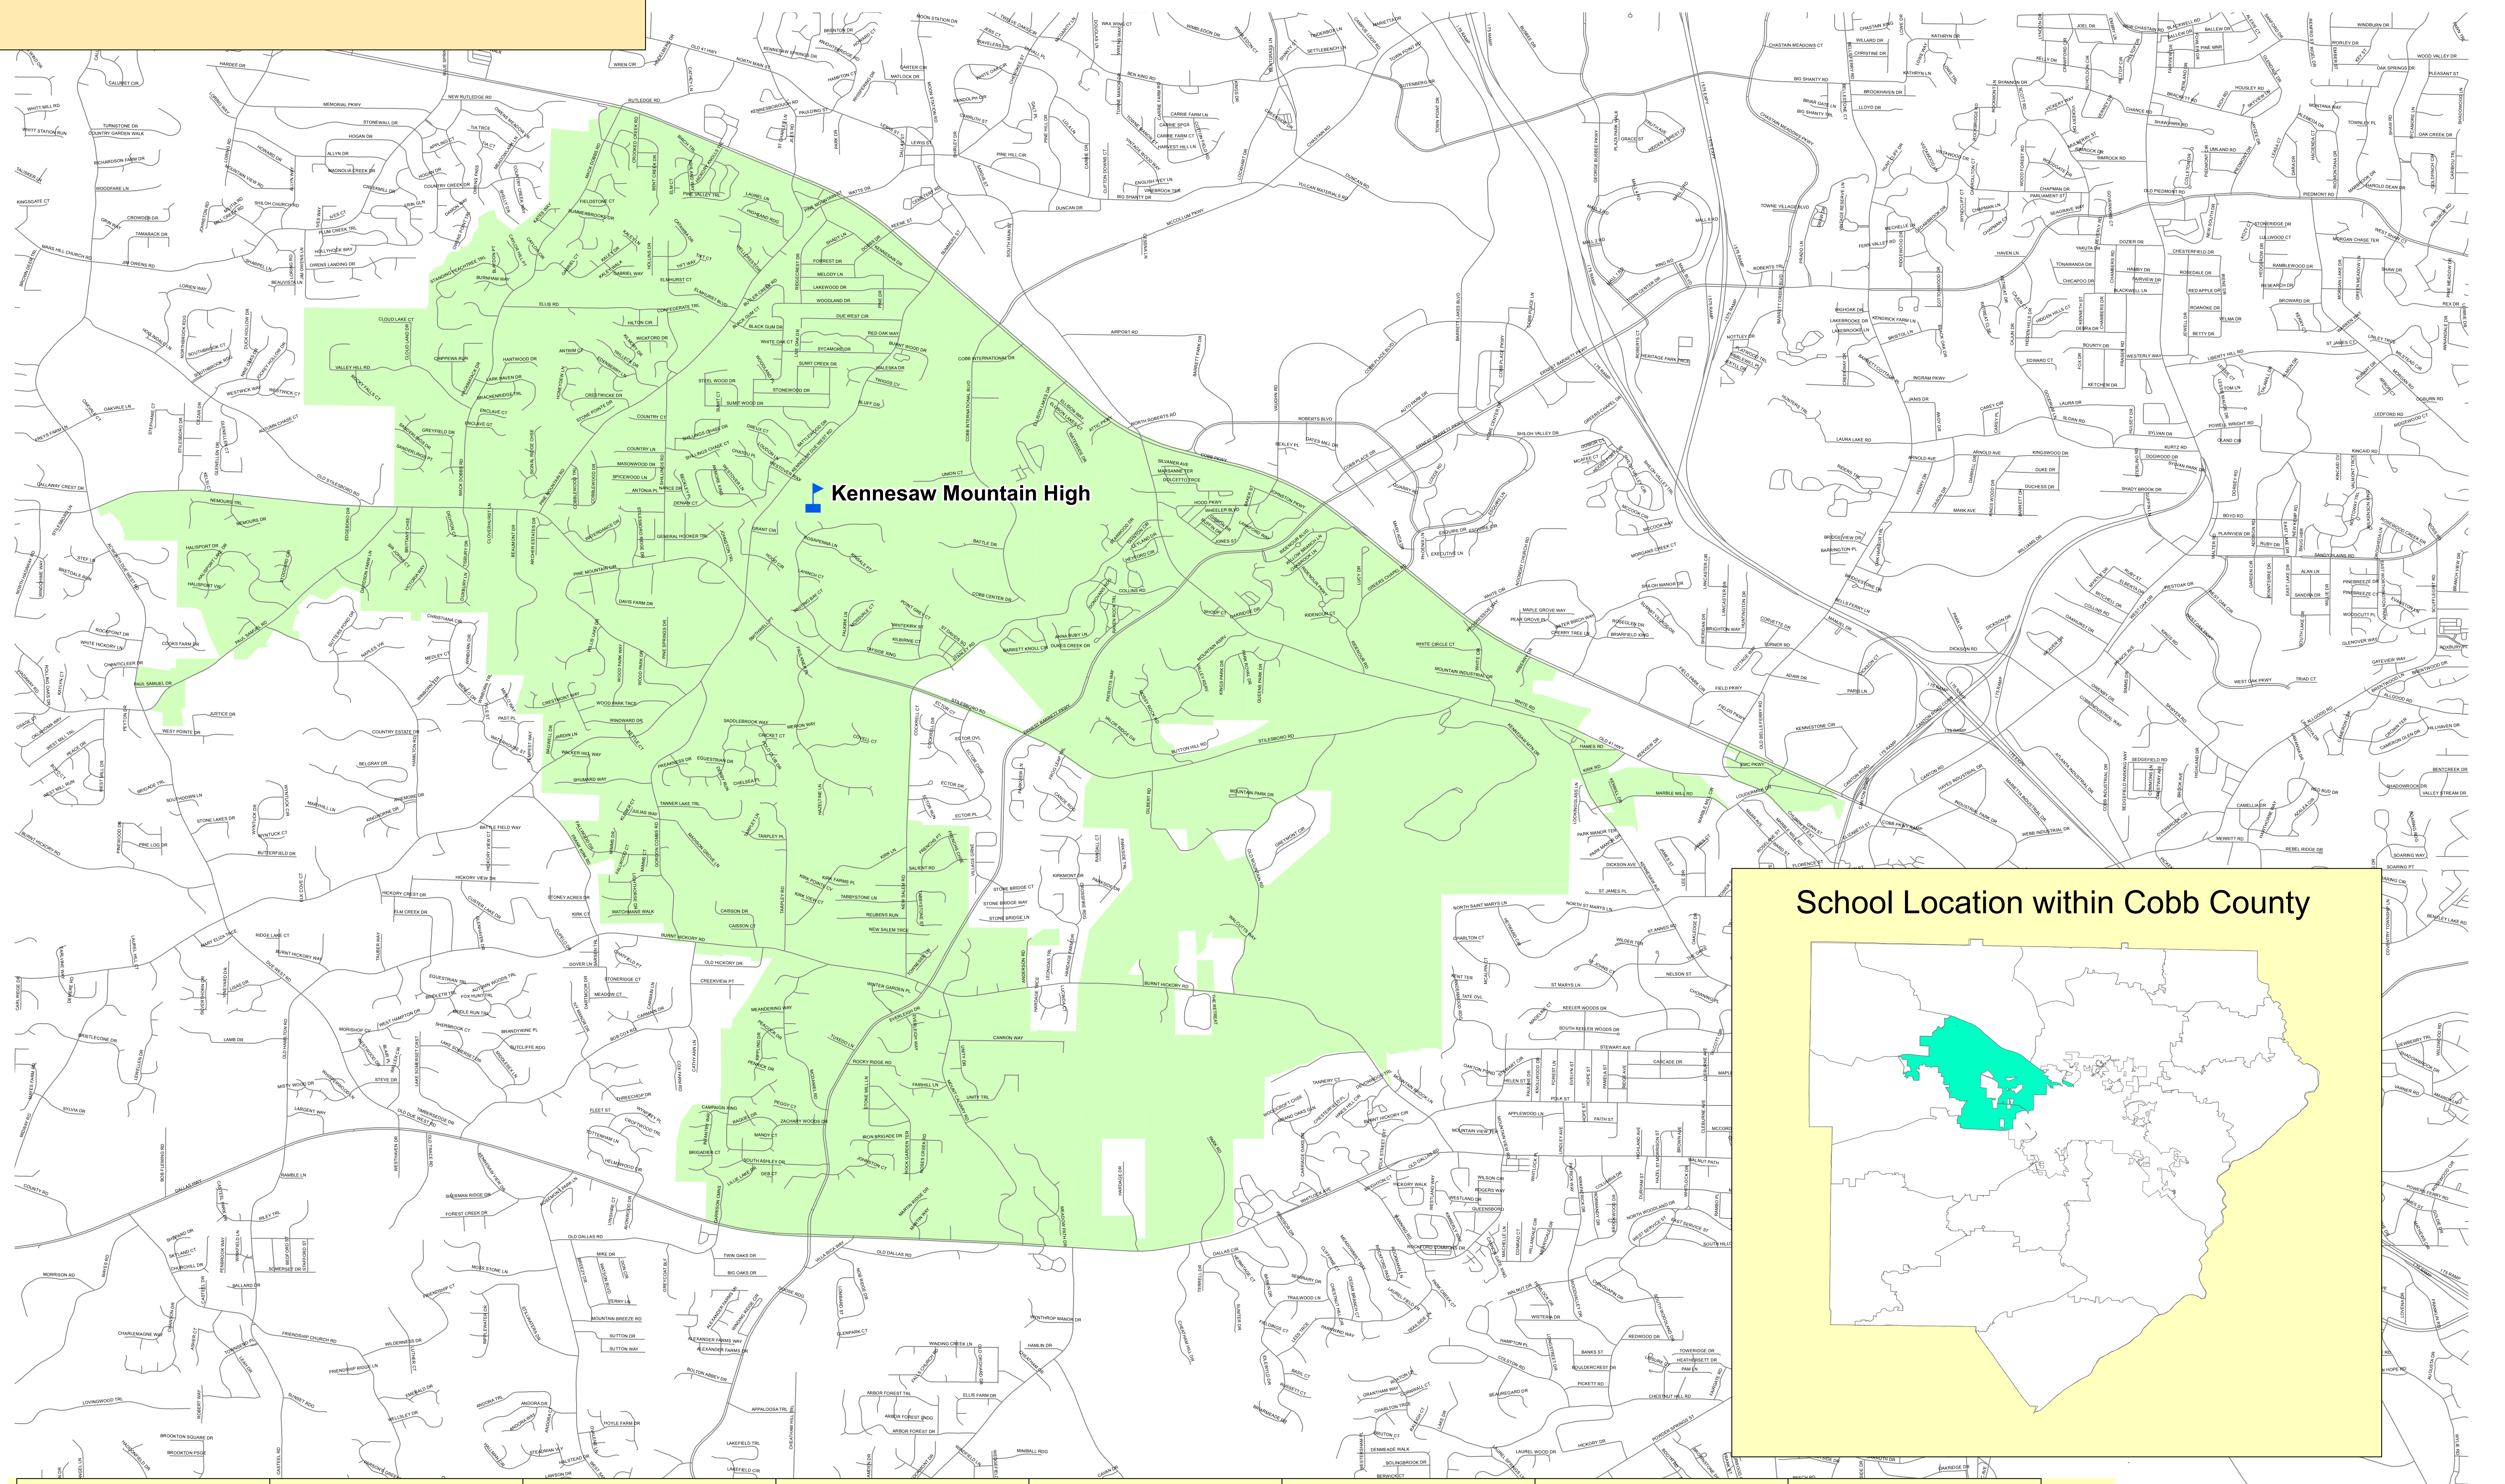

Kennesaw Mountain High

Cobb County School District Attendance Zone

NOTICE

This map is an approximate representation of attendance zones and other features.
For precise information regarding a specific street address or dwelling address please go to the following web site: <http://edulogwebs1.cobbk12.org/edulog/webquery>
For precise information about any school attendance zone boundaries, please email: Planning.Operations@cobbk12.org

Kennesaw Mountain High

Hillgrove High