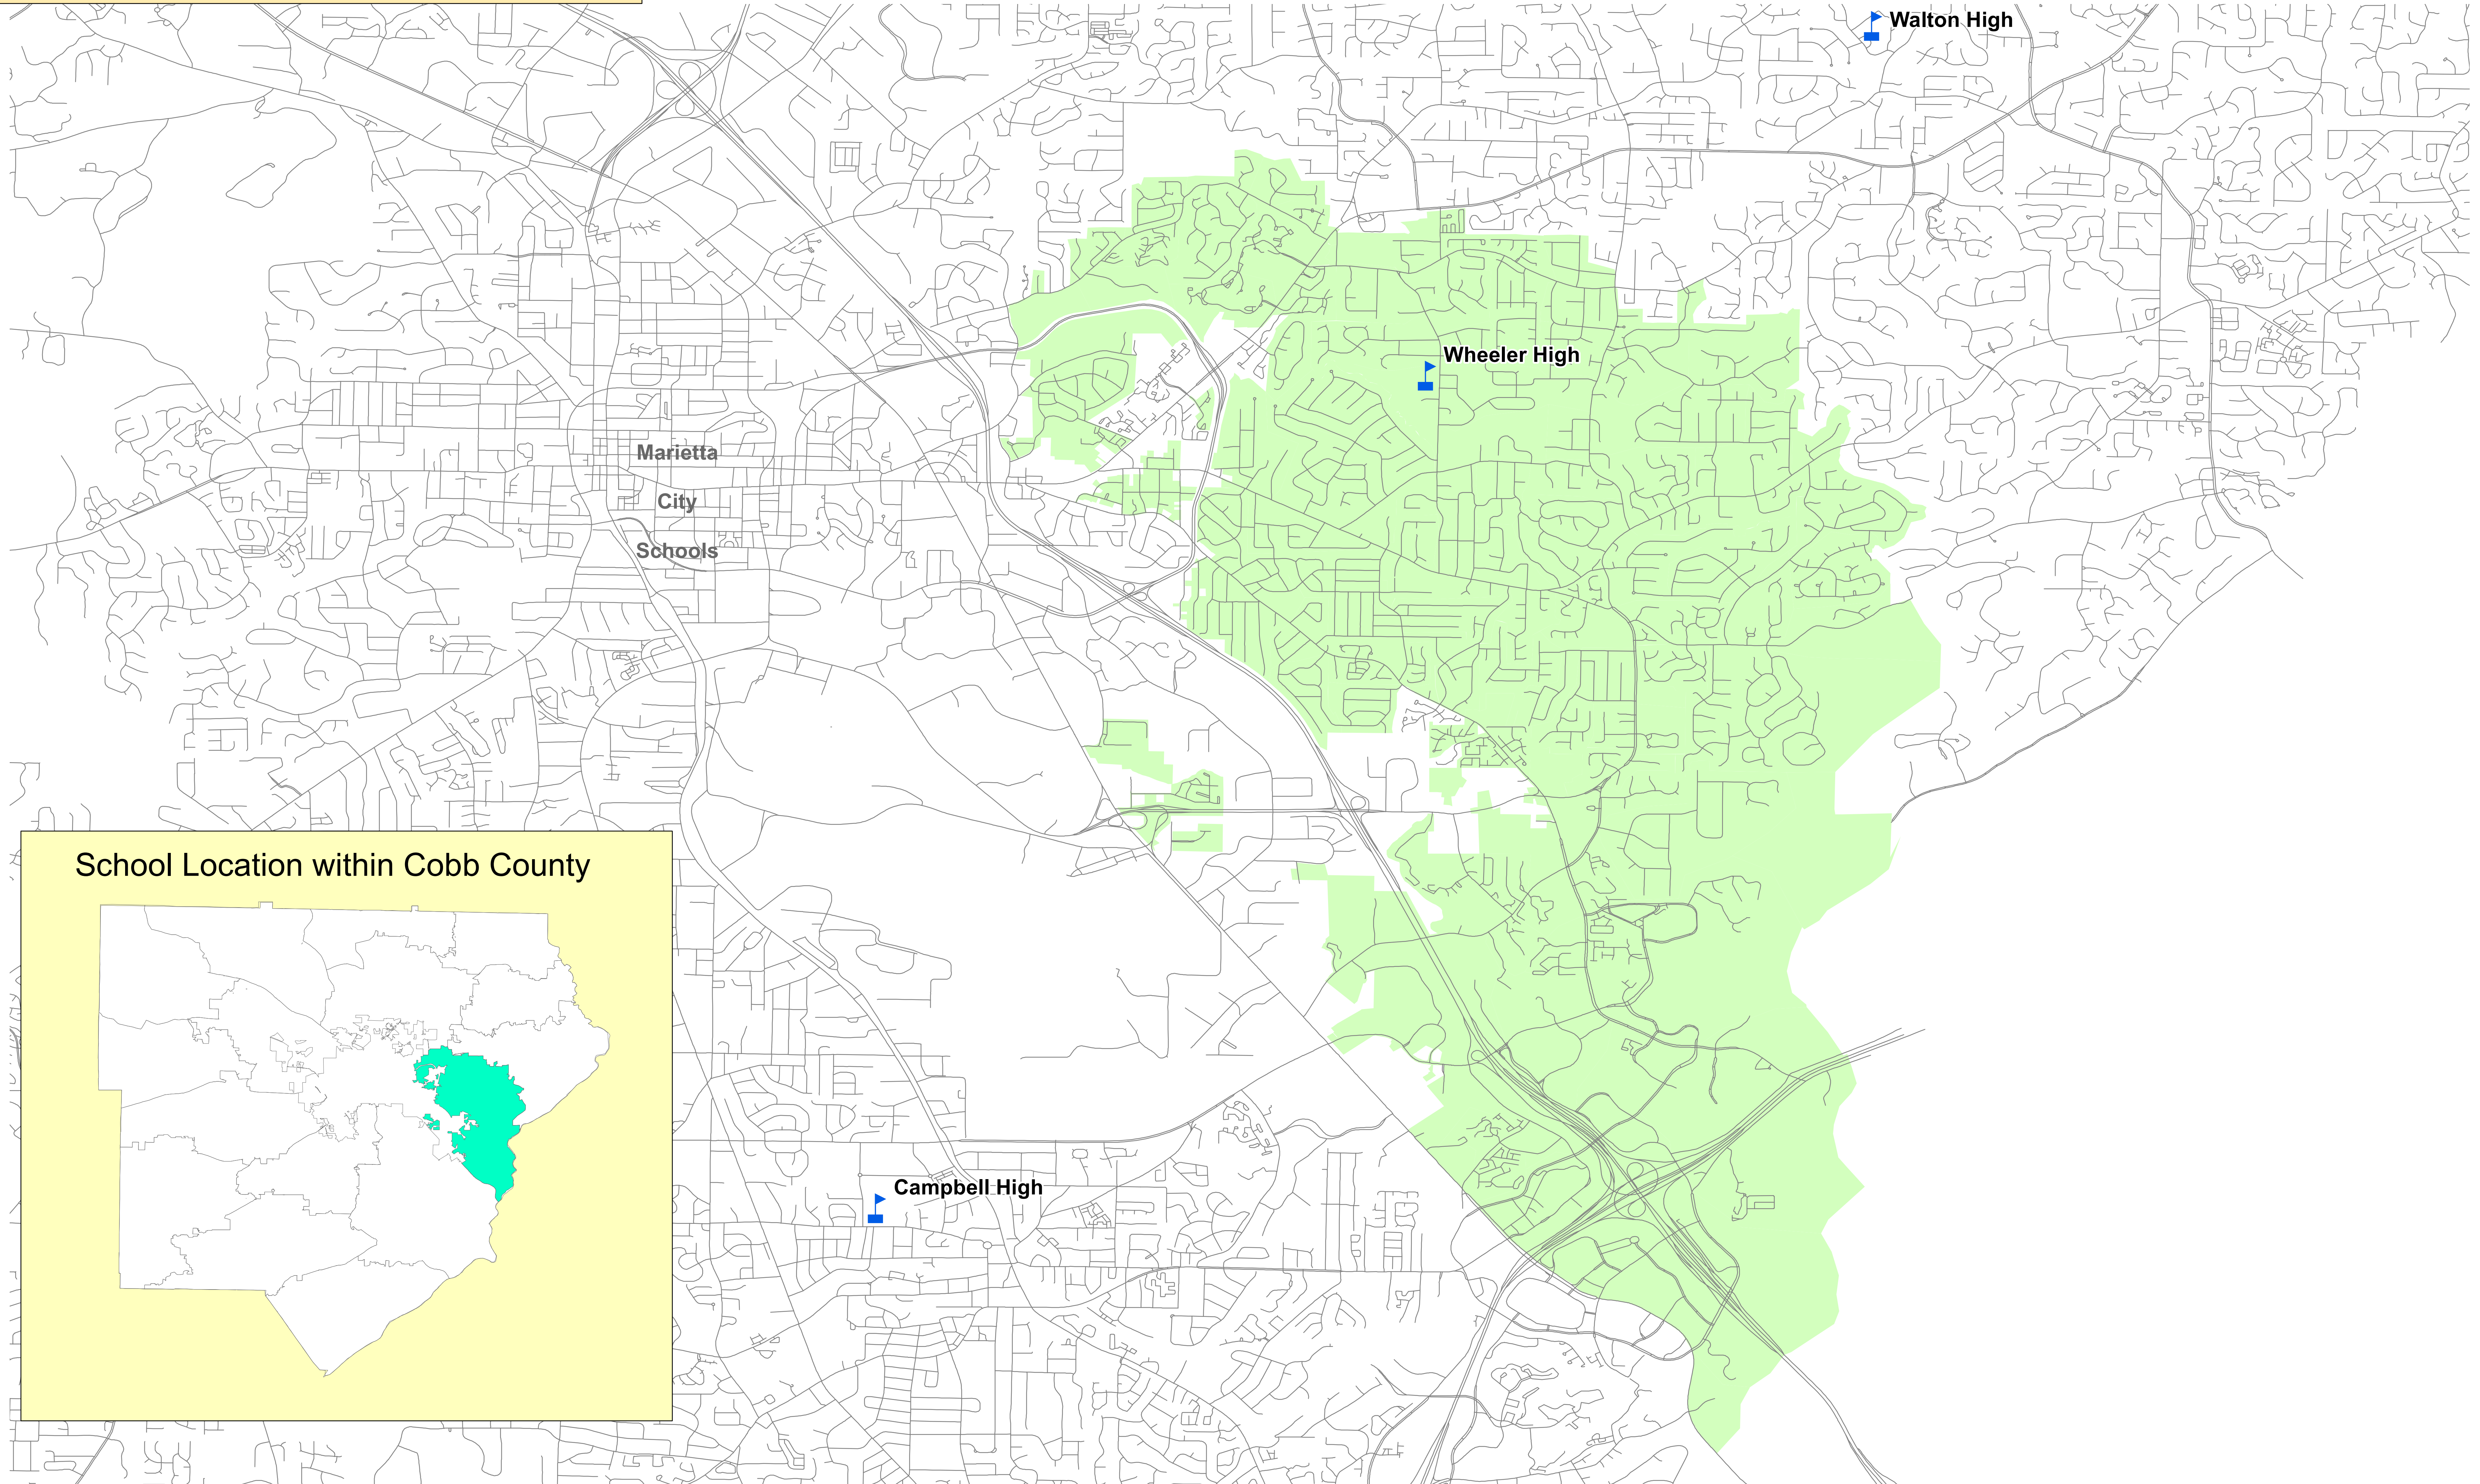

Wheeler High

Cobb County School District

NOTICE

This map is an approximate representation of attendance zones and other features.
For precise information regarding a specific street address or dwelling address please go to the following web site: <http://edulogwebs1.cobbk12.org/edulog/webquery>
For precise information about any school attendance zone boundaries, please email: Planning.Operations@cobbk12.org

School Location within Cobb County