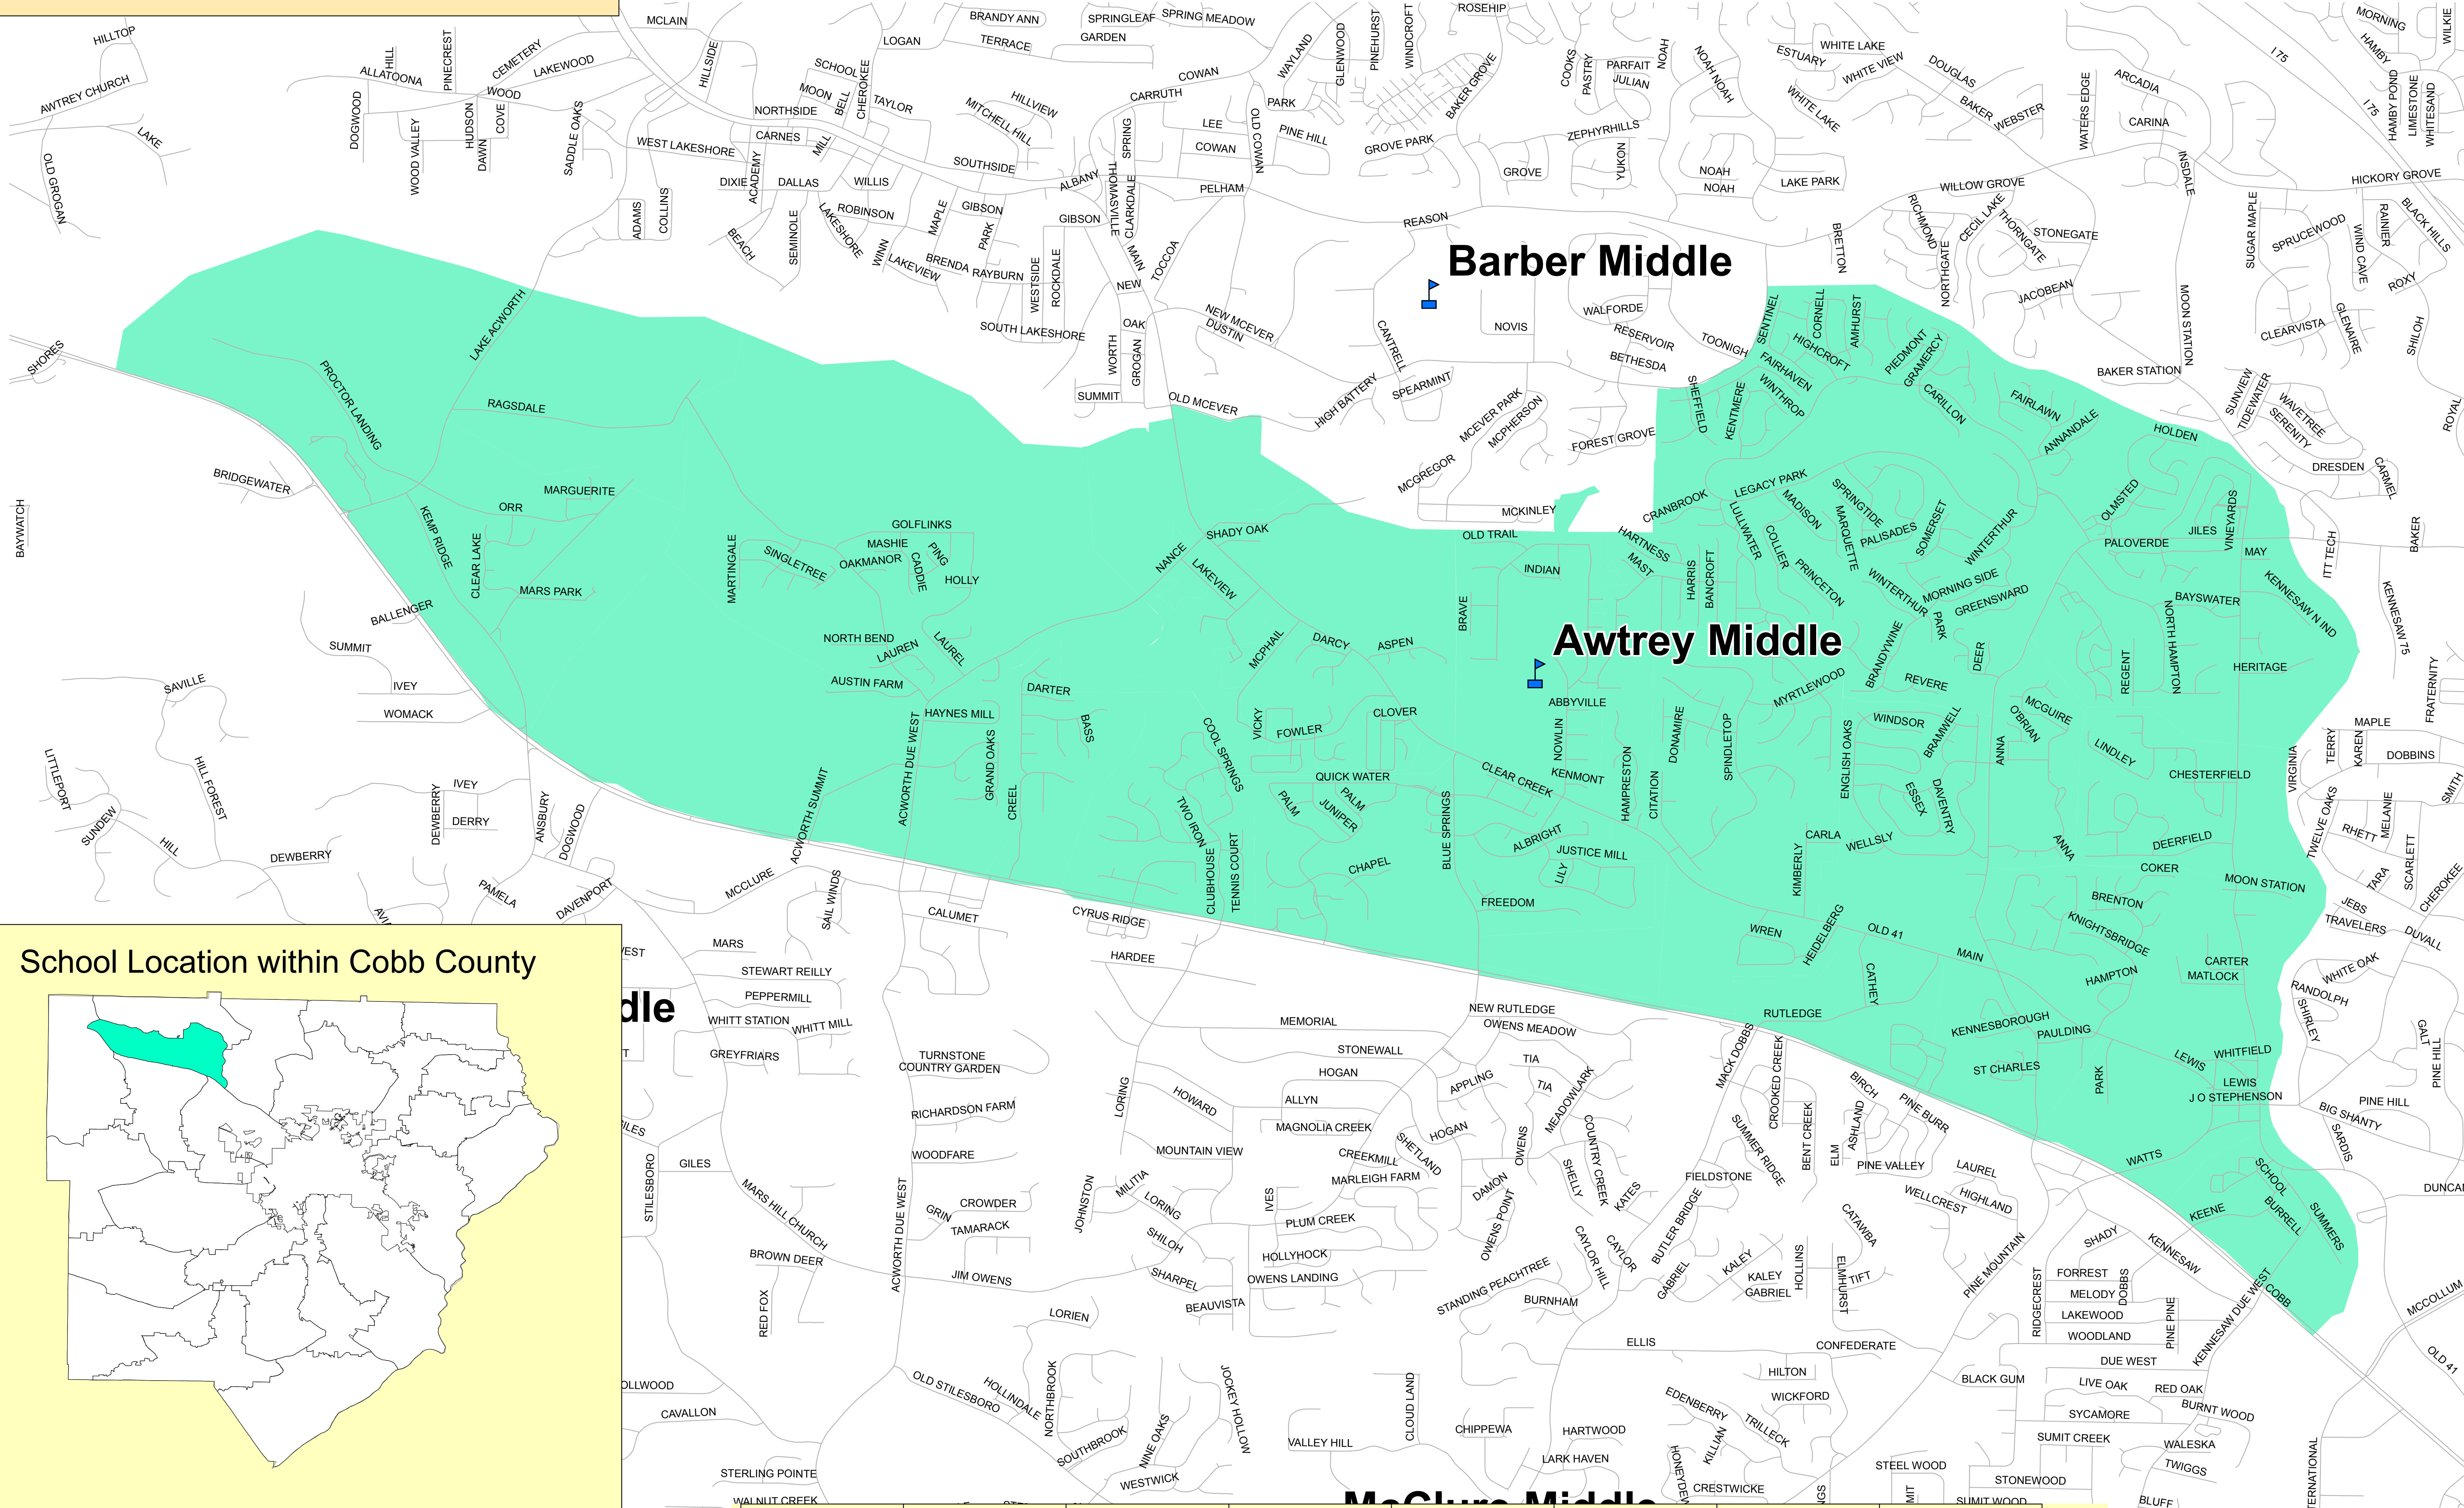

Awtrey Middle

Cobb County School District 2013-2014 School Year

NOTICE

This map is an approximate representation of attendance zones and other features.
For precise information regarding a specific street address or dwelling address please go to the following web site: <http://edulogwebs1.cobbk12.org/edulog/webquery>
For precise information about any school attendance zone boundaries, please email: Planning.Operations@cobbk12.org

School Location within Cobb County