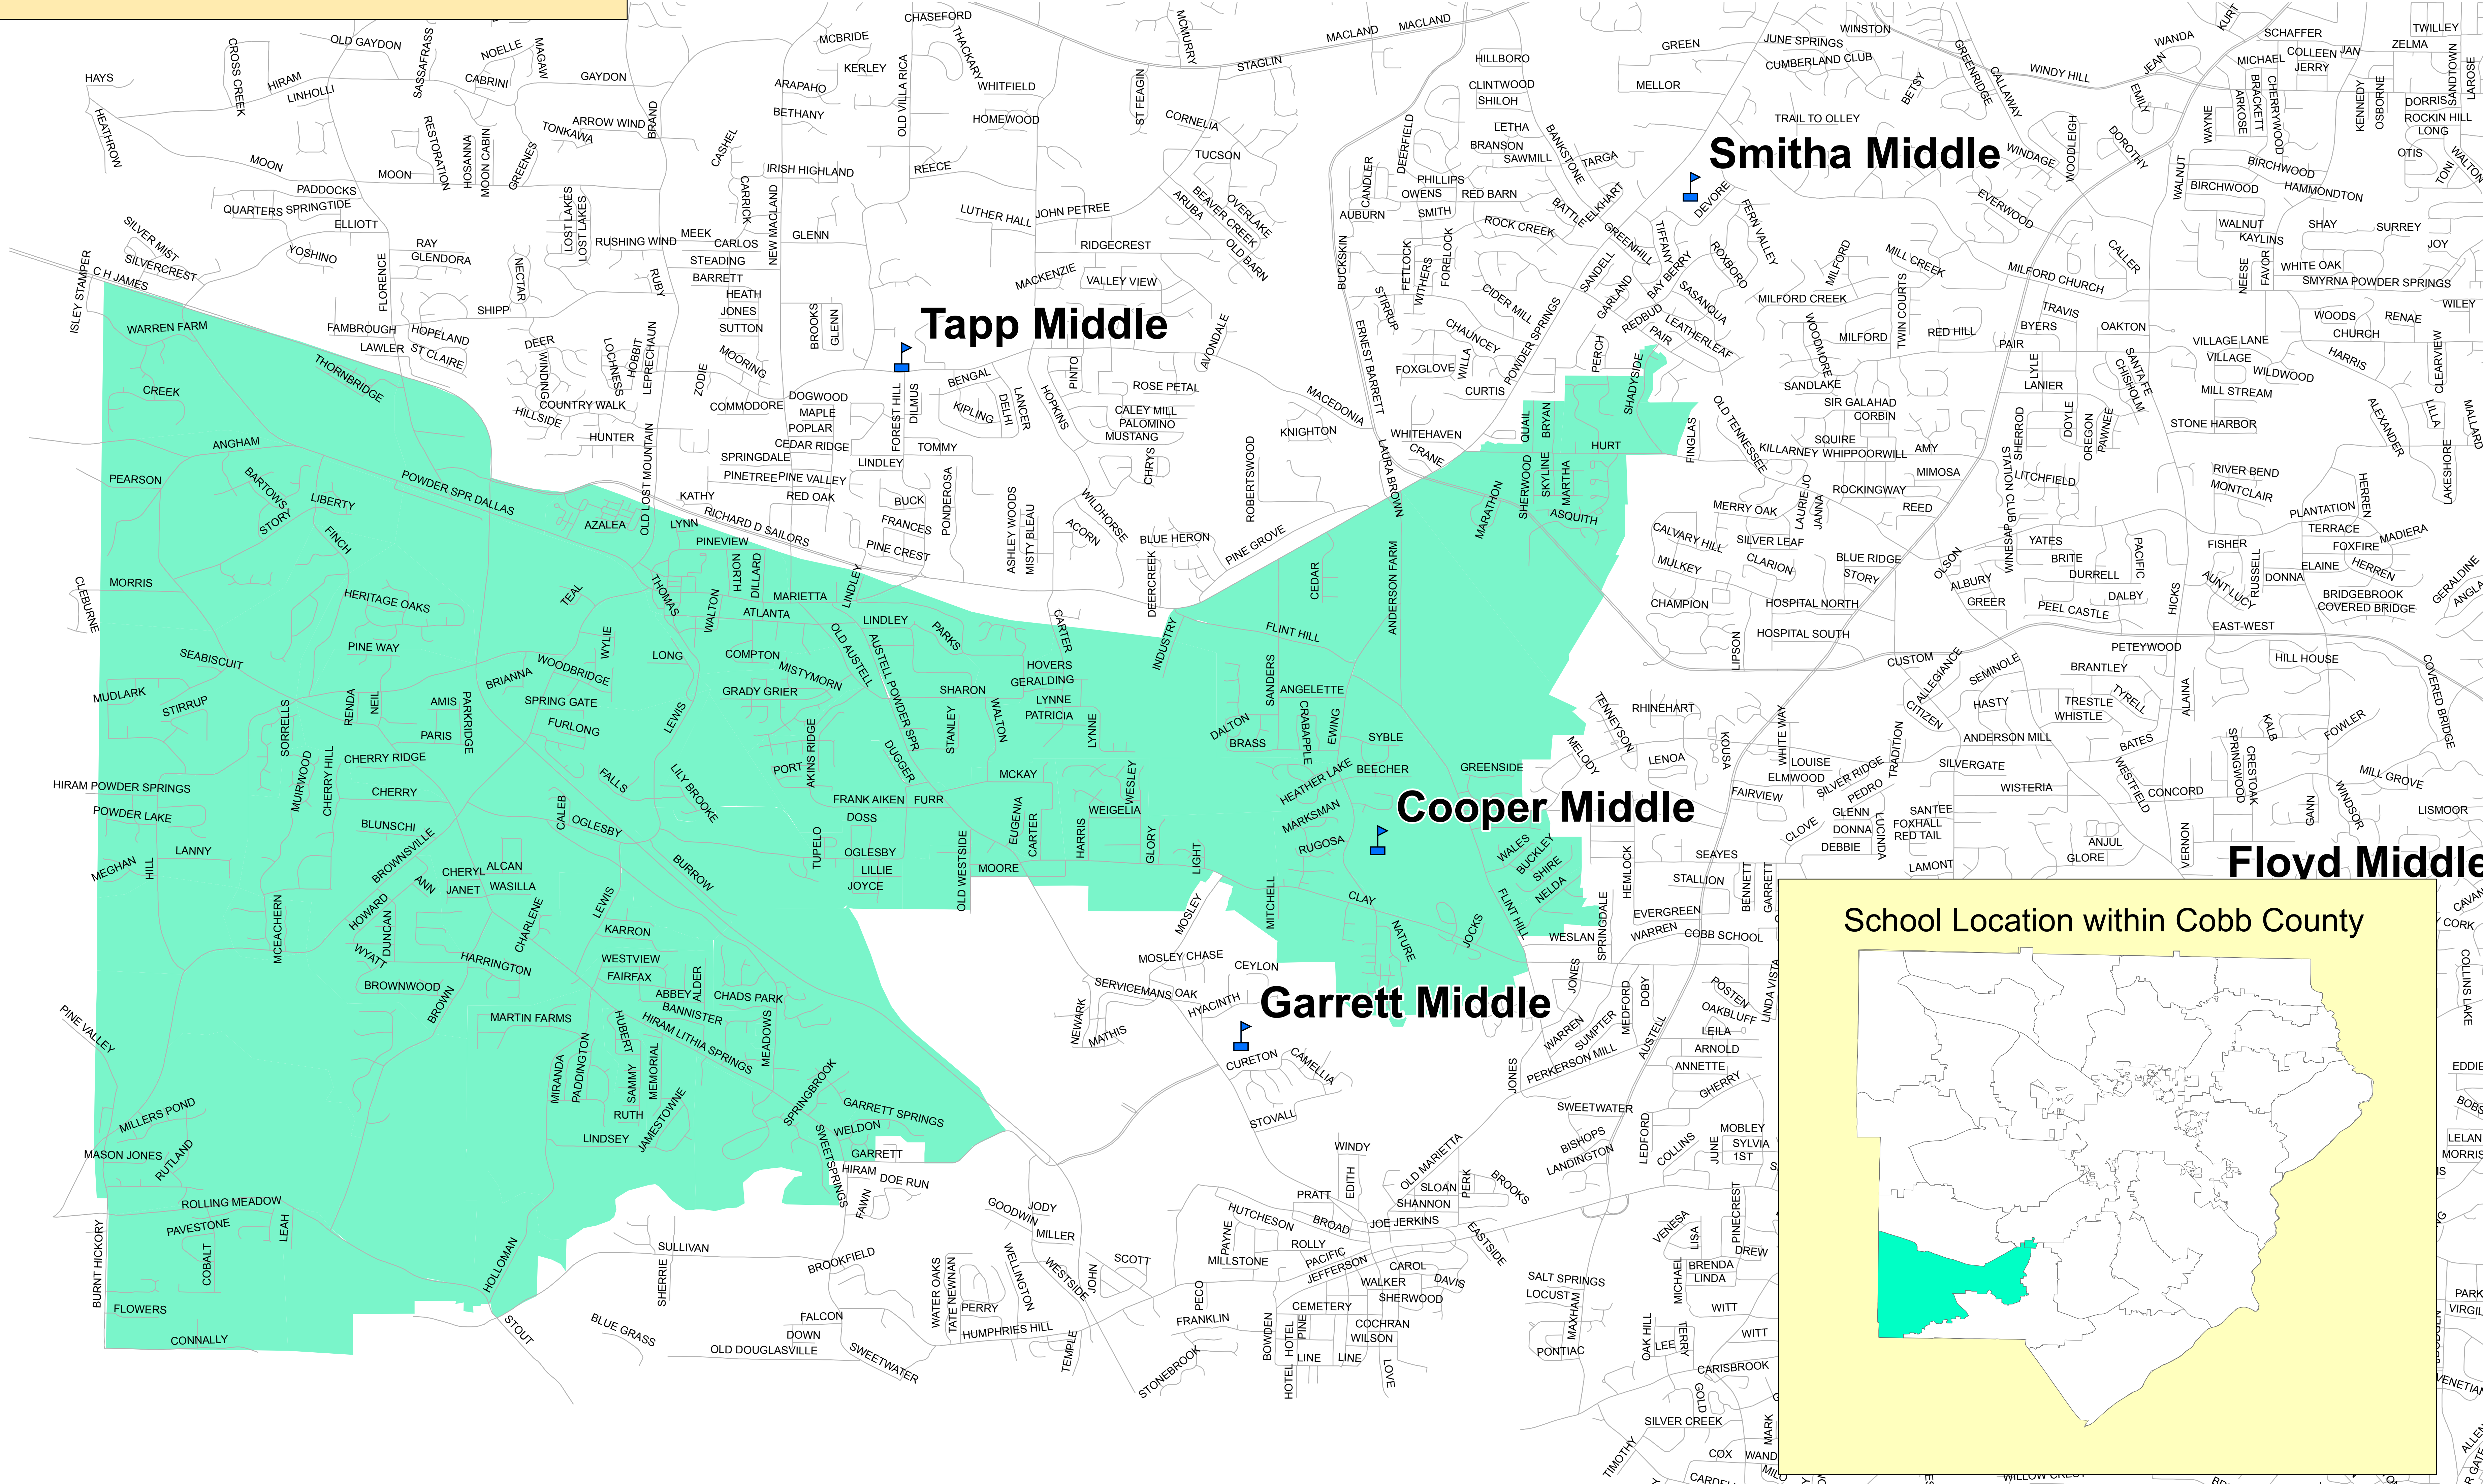

Cooper Middle

Cobb County School District 2013-2014 School Year

NOTICE

This map is an approximate representation of attendance zones and other features.
For precise information regarding a specific street address or dwelling address please go to the following web site: <http://edulogwebs1.cobbk12.org/edulog/webquery>
For precise information about any school attendance zone boundaries, please email: Planning.Operations@cobbk12.org

School Location within Cobb County