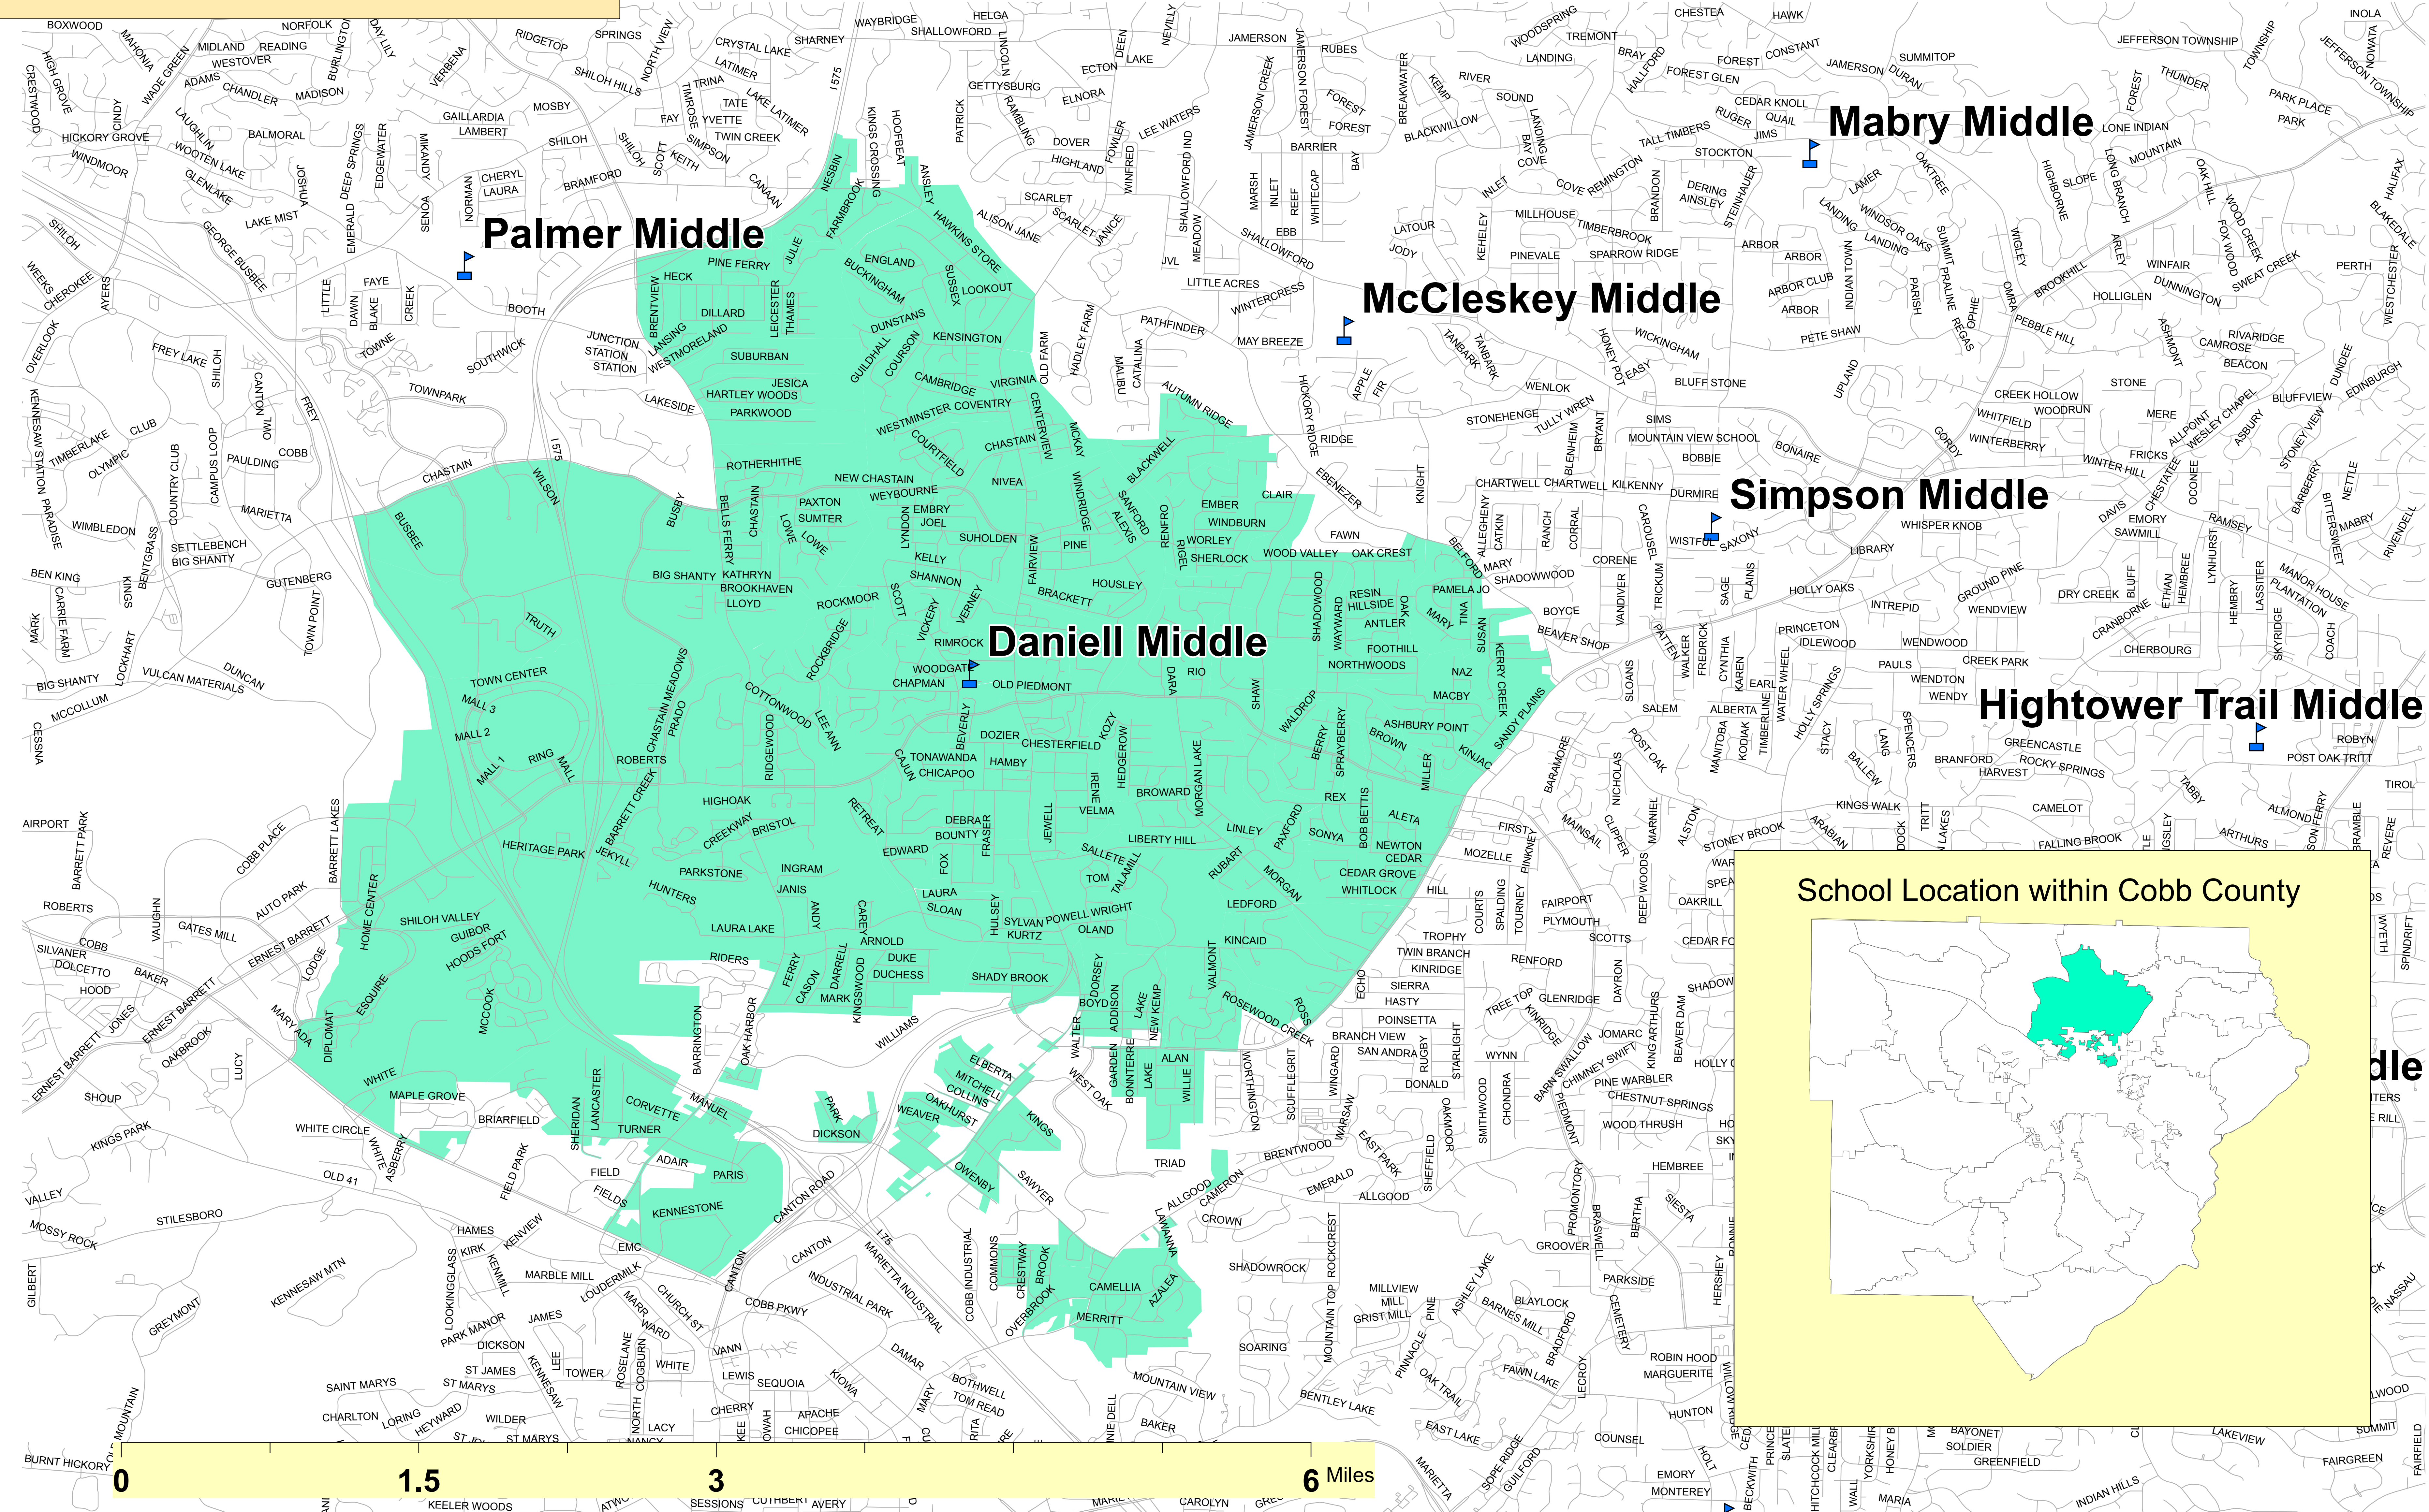

# Daniell Middle

## Cobb County School District 2013-2014 School Year

### NOTICE

This map is an approximate representation of attendance zones and other features.  
For precise information regarding a specific street address or dwelling address please go to the following web site: <http://edulogwebs1.cobbk12.org/edulog/webquery>  
For precise information about any school attendance zone boundaries, please email: [Planning.Operations@cobbk12.org](mailto:Planning.Operations@cobbk12.org)

School Location within Cobb County