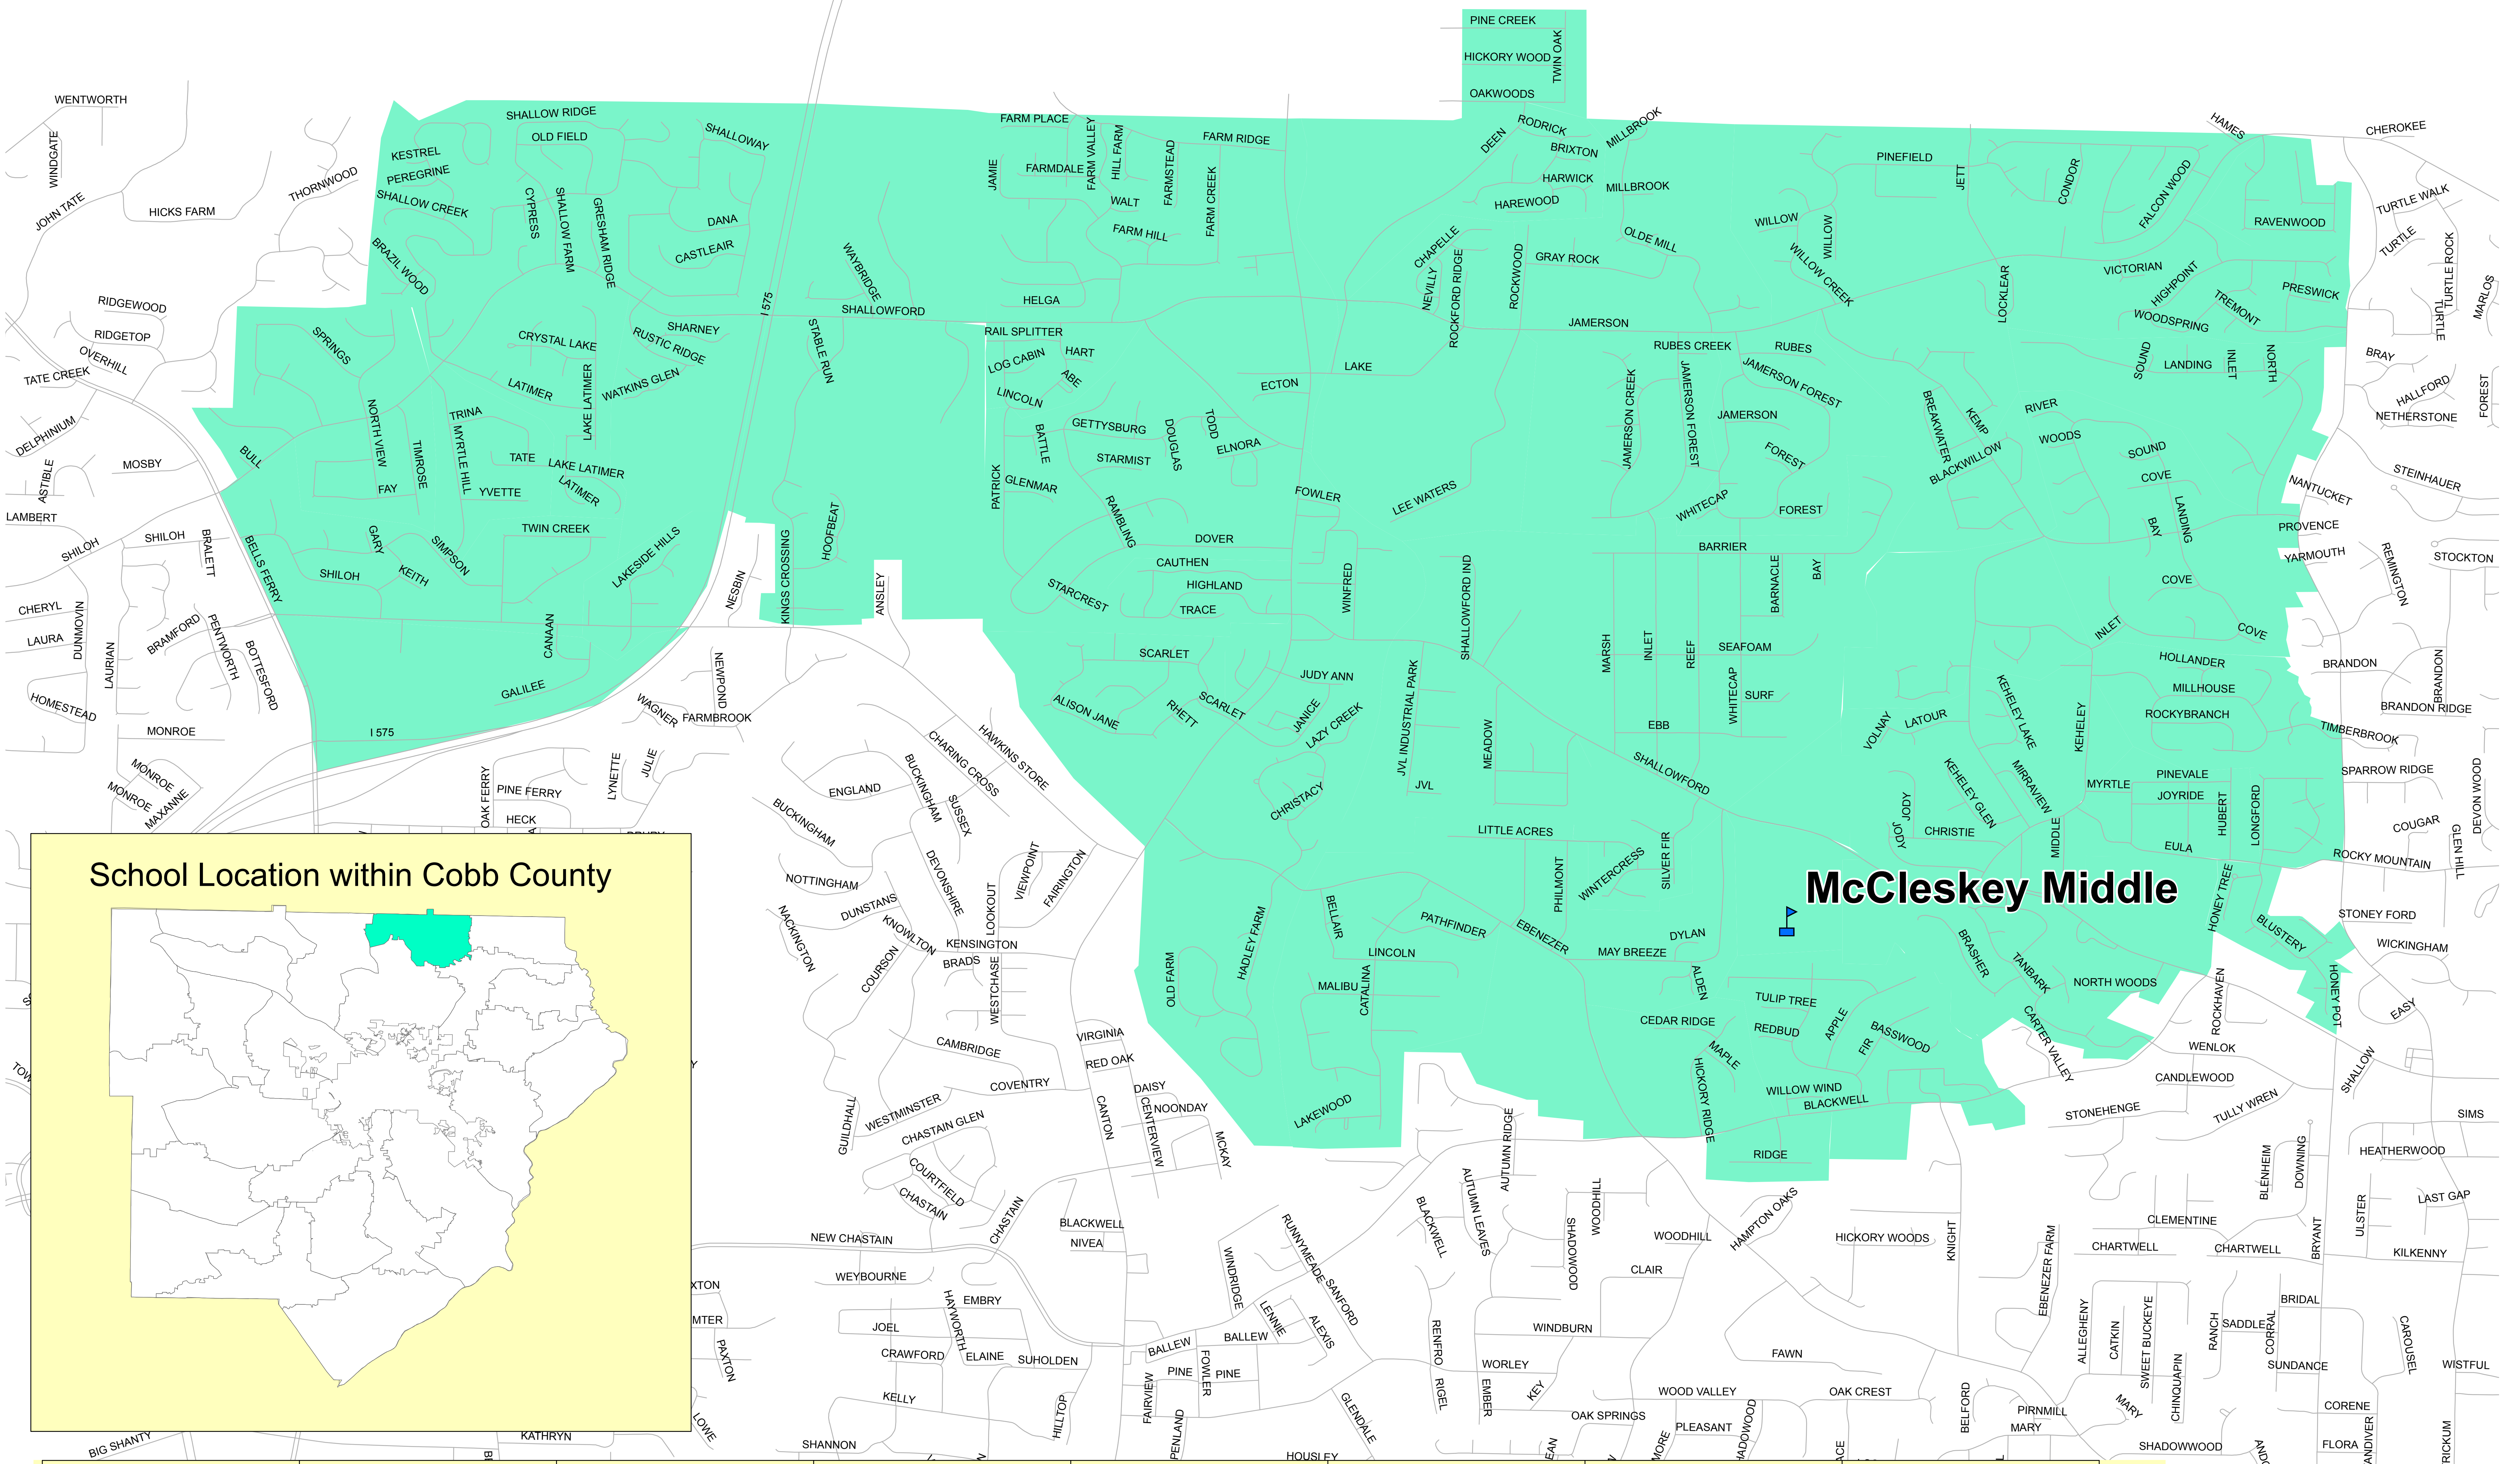

McCleskey Middle

Cobb County School District 2013-2014 School Year

NOTICE

This map is an approximate representation of attendance zones and other features.
For precise information regarding a specific street address or dwelling address please go to the following web site: <http://edulogwebs1.cobbk12.org/edulog/webquery>
For precise information about any school attendance zone boundaries, please email: Planning.Operations@cobbk12.org

School Location within Cobb County