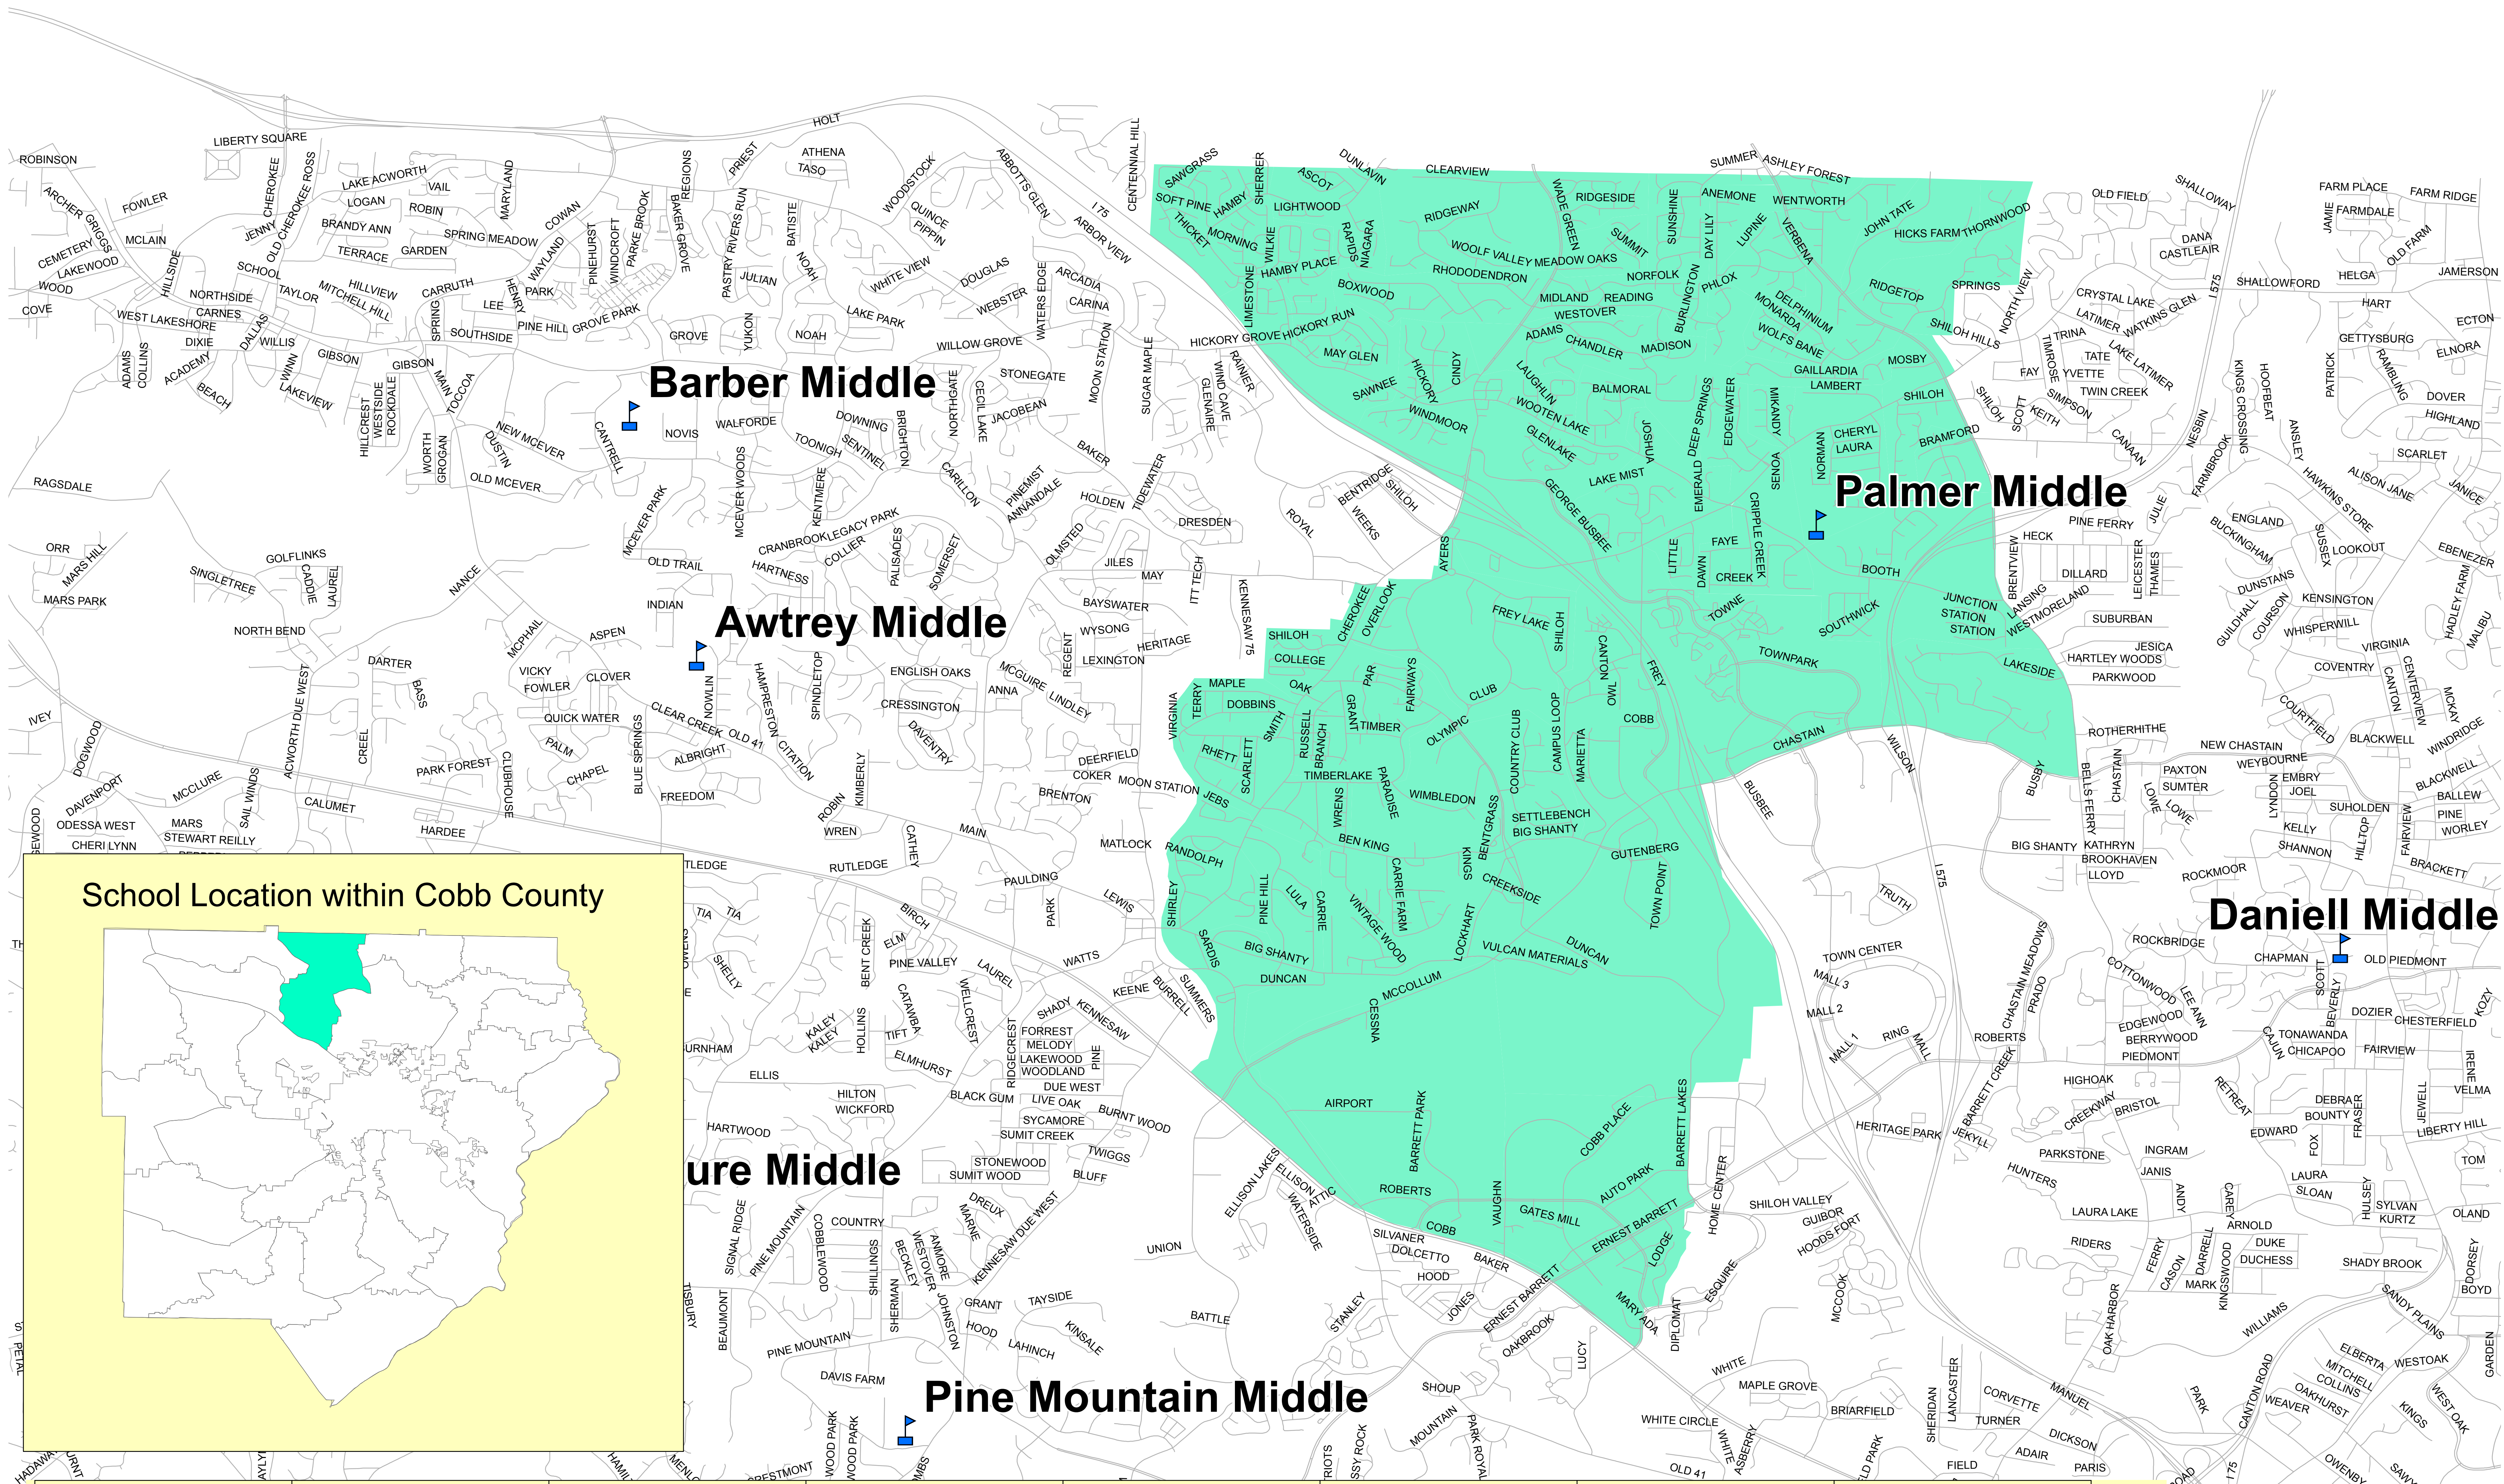

Palmer Middle

Cobb County School District 2013-2014 School Year

NOTICE

This map is an approximate representation of attendance zones and other features.
For precise information regarding a specific street address or dwelling address please go to the following web site: <http://edulogwebs1.cobbk12.org/edulog/webquery>
For precise information about any school attendance zone boundaries, please email: Planning.Operations@cobbk12.org

0 2.5 5 10 Miles