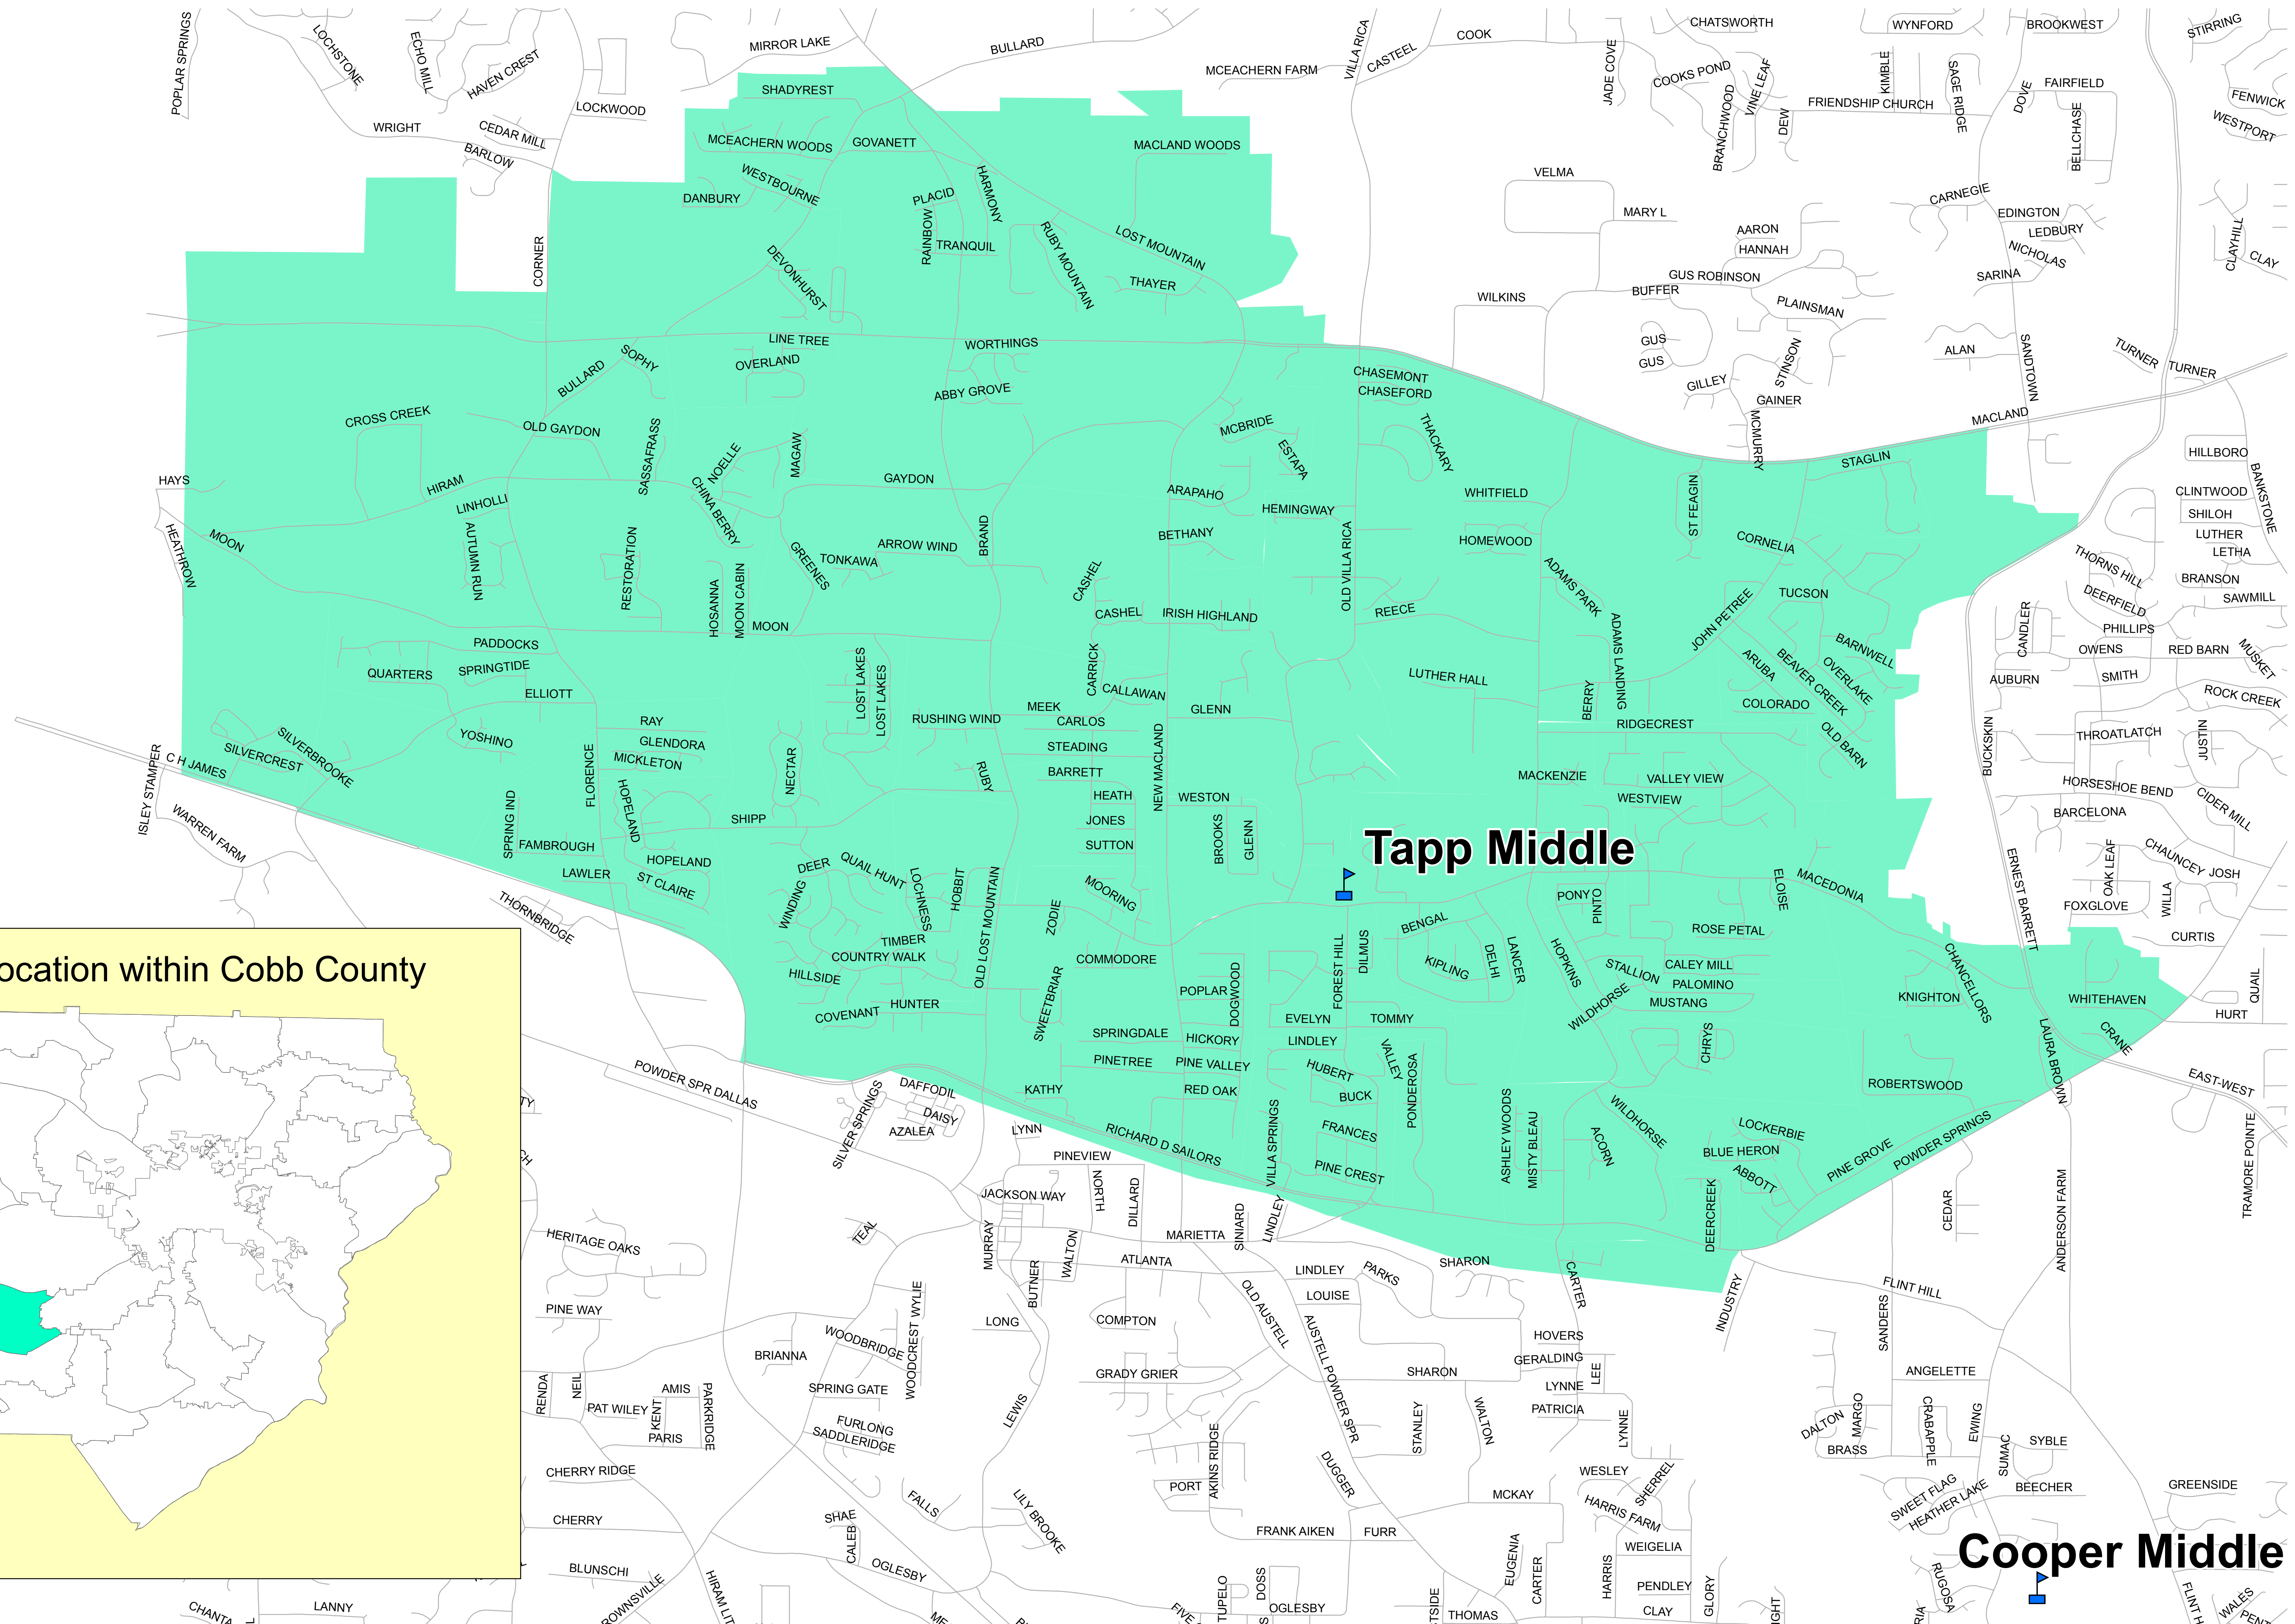

# Tapp Middle

## Cobb County School District 2013-2014 School Year

### NOTICE

This map is an approximate representation of attendance zones and other features.  
For precise information regarding a specific street address or dwelling address please go to the following web site: <http://edulogwebs1.cobbk12.org/edulog/webquery>  
For precise information about any school attendance zone boundaries, please email: [Planning.Operations@cobbk12.org](mailto:Planning.Operations@cobbk12.org)