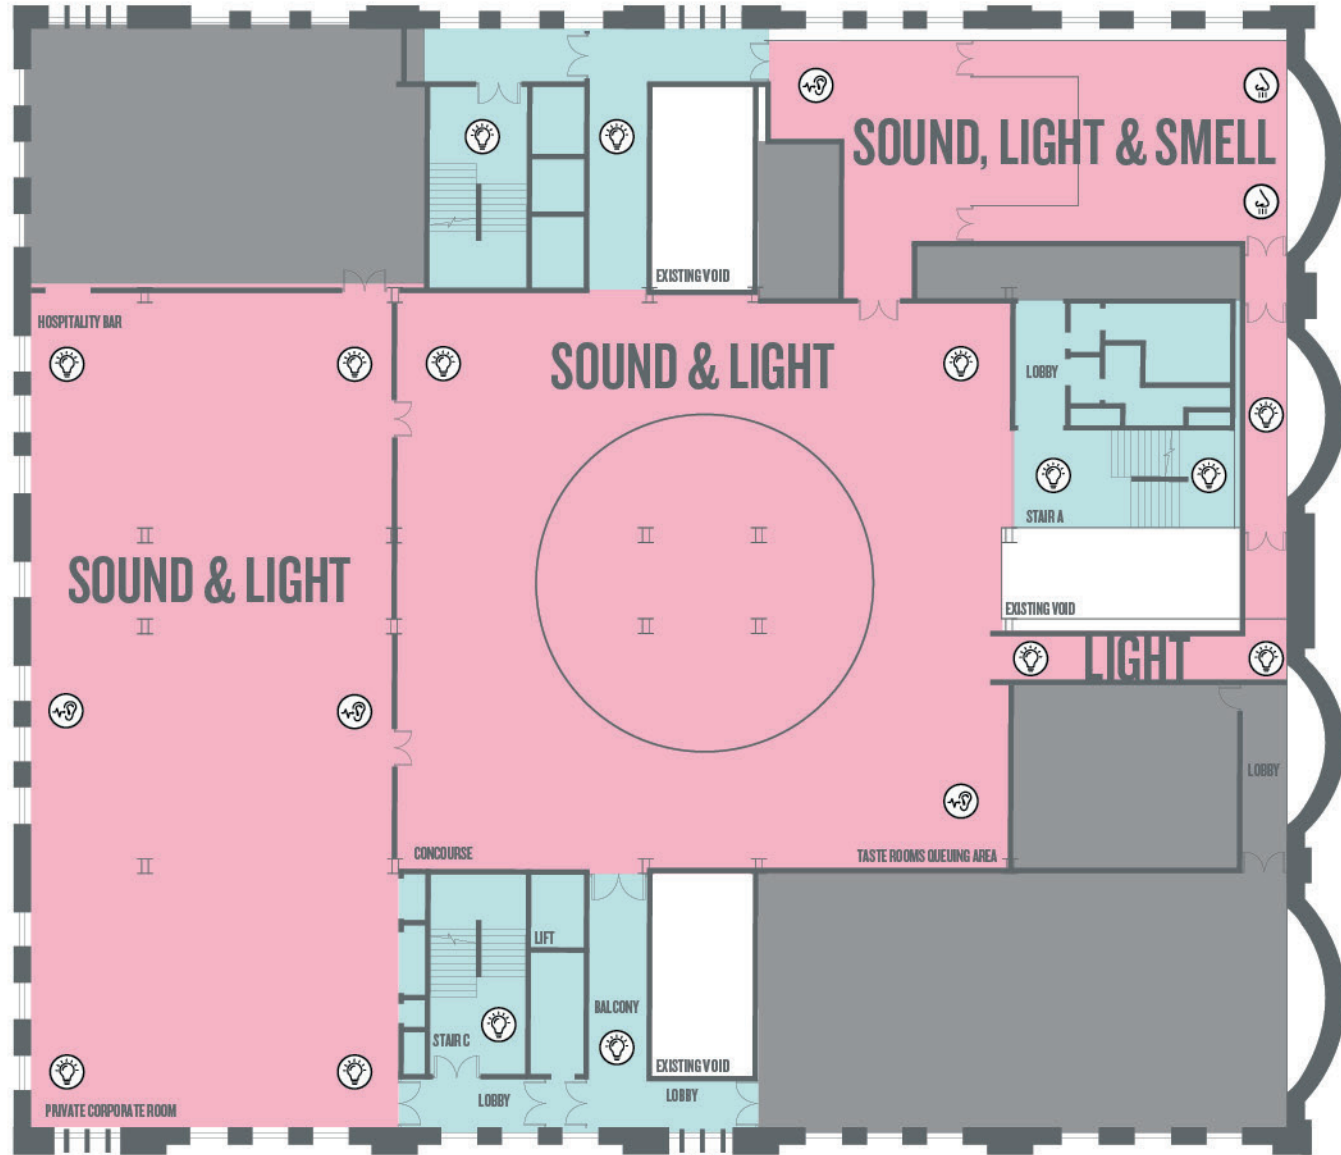

LEVEL TWO

LOWER SENSORY HOTSPOTS

- Lightbulb icon: LIGHT - Bright / Colour Lights

HIGHER SENSORY HOTSPOTS

- Lightbulb icon: LIGHT - Bright / Colour Lights
- Soundwave icon: SOUND - Loud Music / Ambient Sounds
- Smell icon: SMELL - Brewing Aromas