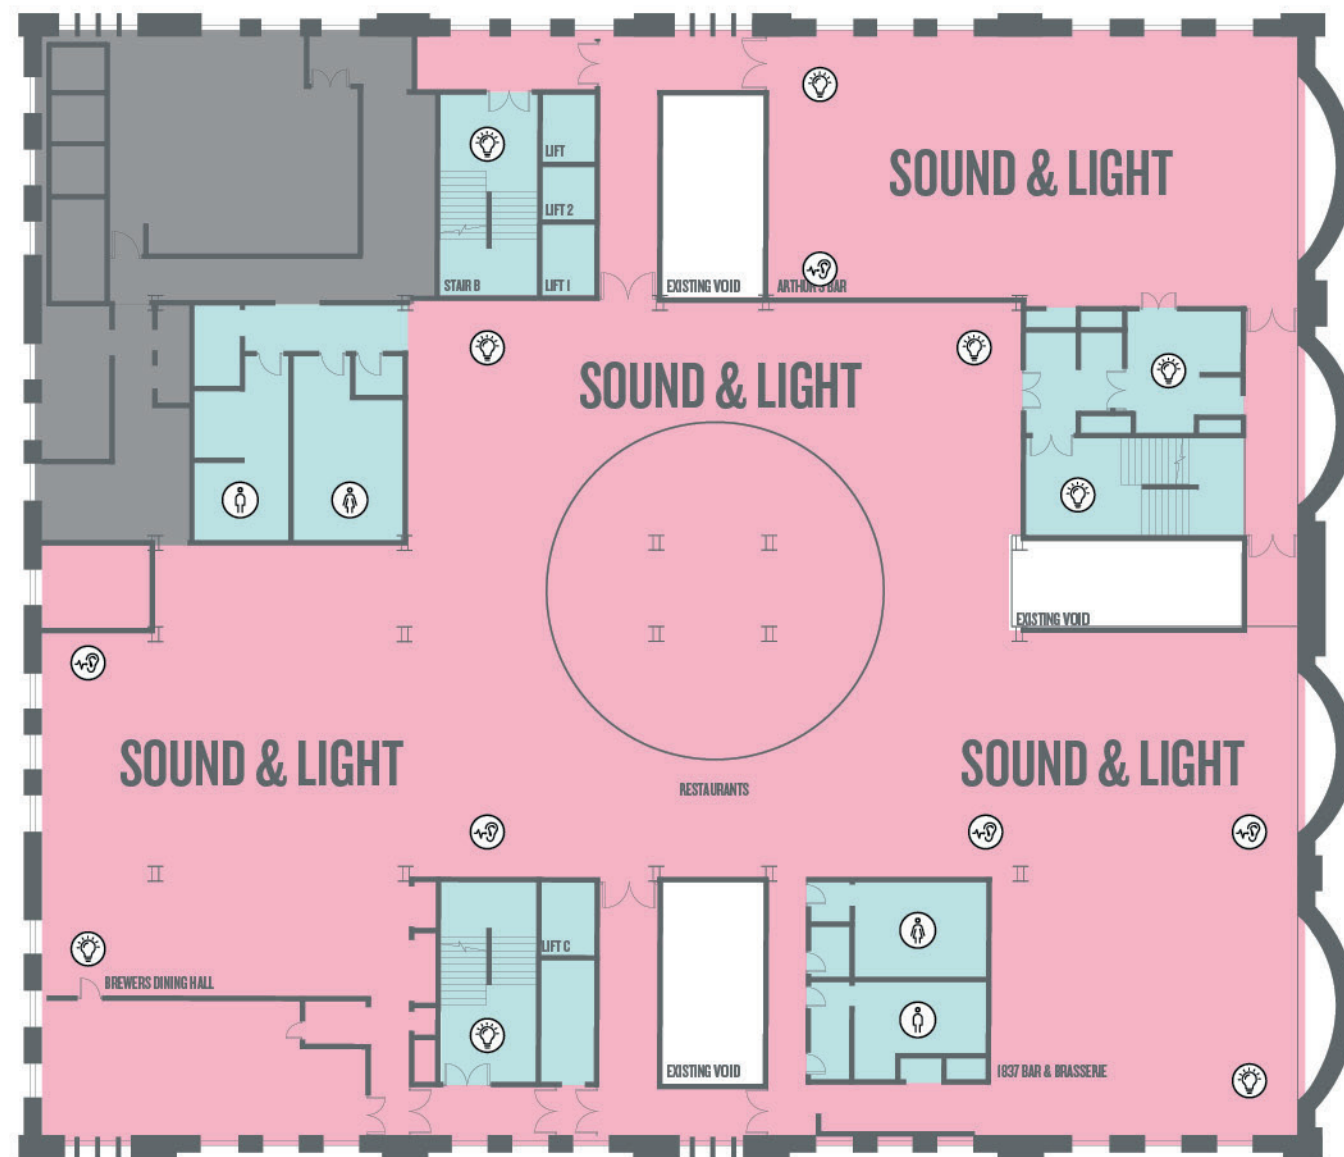

LEVEL TWO

LOWER SENSORY HOTSPOTS

- Lightbulb icon: LIGHT - Bright / Colour Lights

HIGHER SENSORY HOTSPOTS

- Lightbulb icon: LIGHT - Bright / Colour Lights
- Soundwave icon: SOUND - Loud Music / Ambient Sounds
- Smell icon: SMELL - Brewing Aromas

LEVEL THREE

LOWER SENSORY HOTSPOTS

- Lightbulb icon: LIGHT - Bright / Colour Lights

HIGHER SENSORY HOTSPOTS

- Lightbulb icon: LIGHT - Bright / Colour Lights
- Soundwave icon: SOUND - Loud Music / Ambient Sounds

LEVEL FOUR

LEVEL FIVE

<p>LOWER SENSORY HOTSPOTS</p> <p> LIGHT - Bright / Colour Lights</p>	<p>HIGHER SENSORY HOTSPOTS</p> <p> LIGHT - Bright / Colour Lights</p> <p> SOUND - Loud Music / Ambient Sounds</p>
---	--