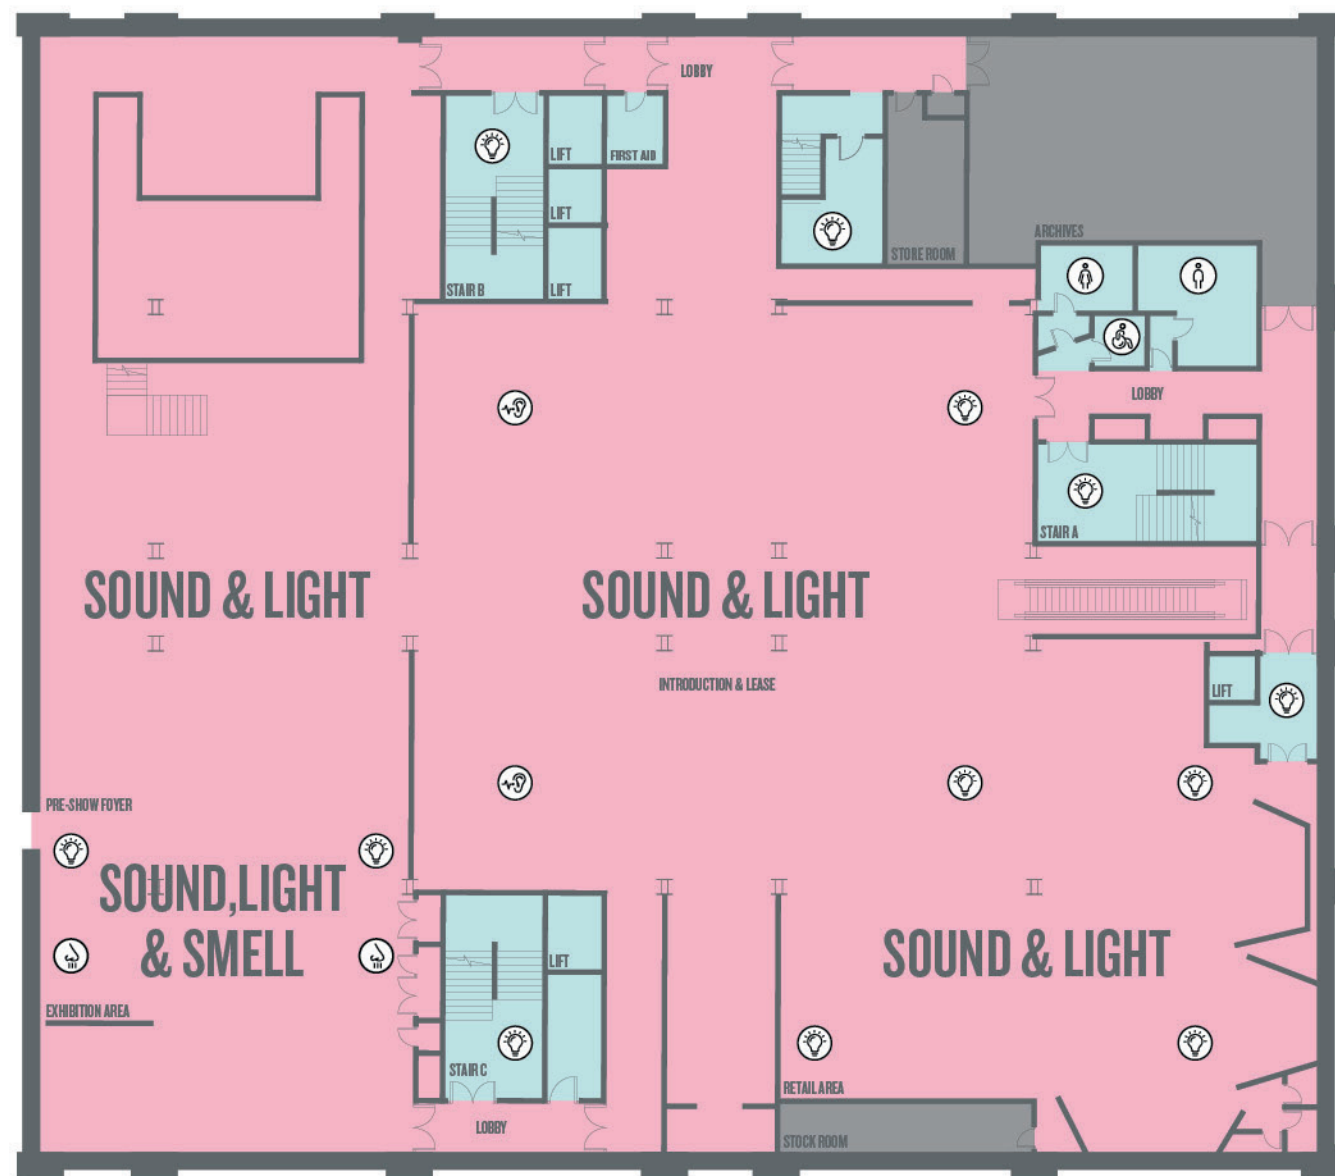

ADMISSIONS AREA

LOWER SENSORY HOTSPOTS
 LIGHT - Bright / Colour Lights

MEDIUM SENSORY HOTSPOTS
 LIGHT - Bright / Colour Lights
 SOUND - Busy Area

GROUND FLOOR

LOWER SENSORY HOTSPOTS
 LIGHT - Bright / Colour Lights