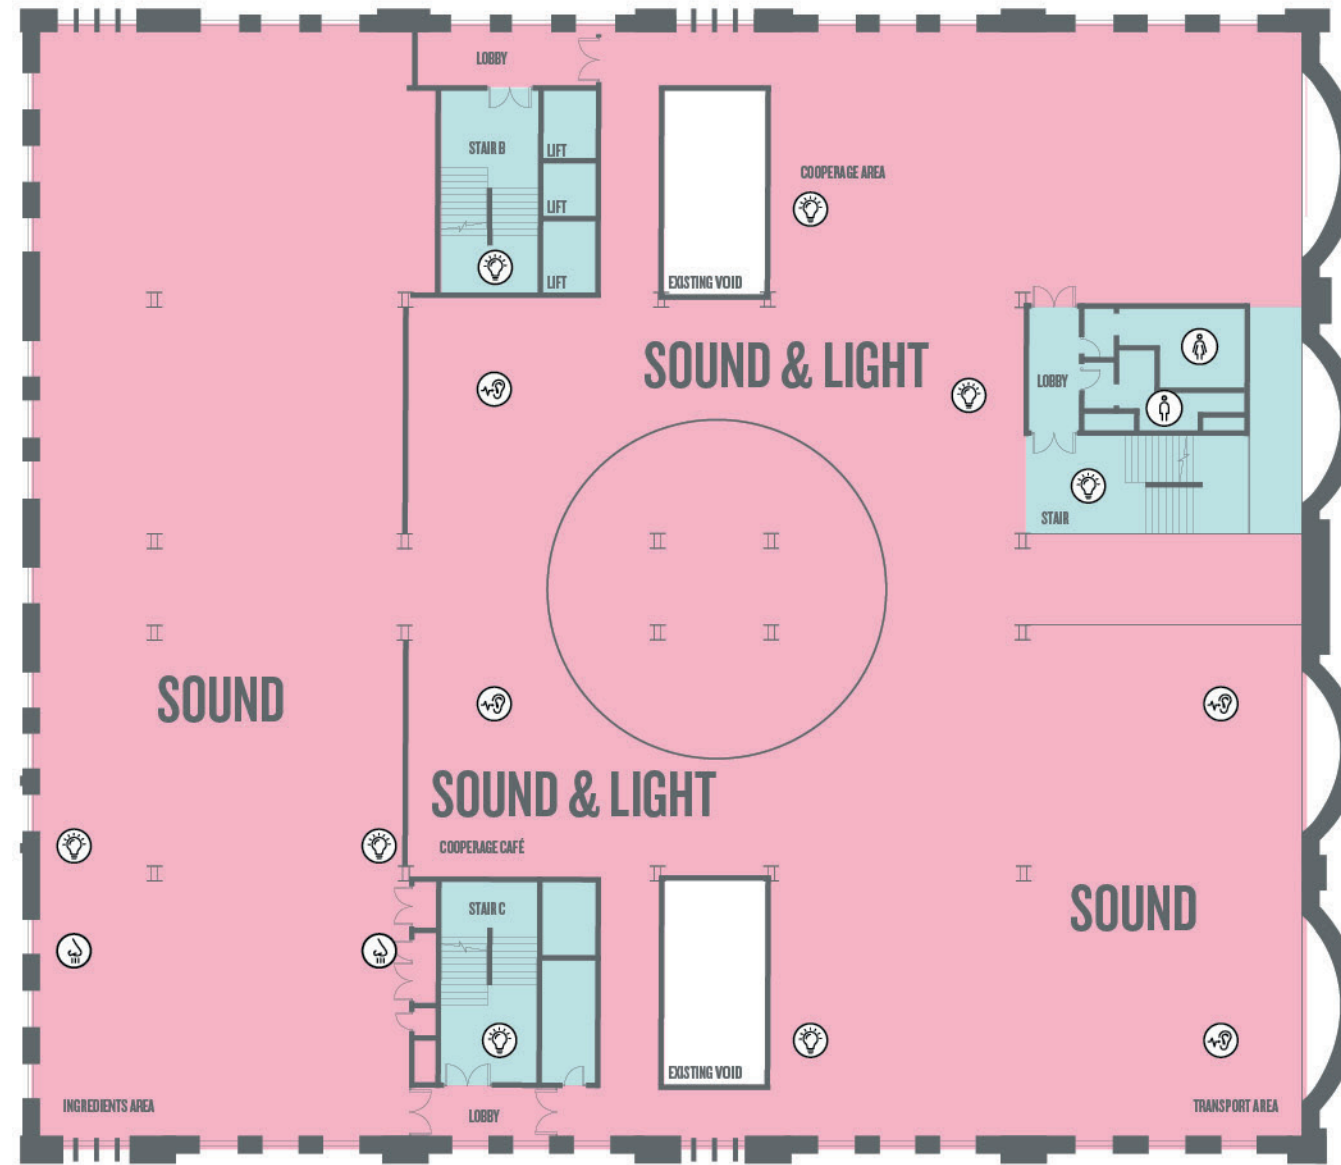

LEVEL ONE

LOWER SENSORY HOTSPOTS LIGHT - Bright / Colour Lights	HIGHER SENSORY HOTSPOTS LIGHT - Bright / Colour Lights SOUND - Loud Music / Ambient Sounds SMELL - Brewing Aromas