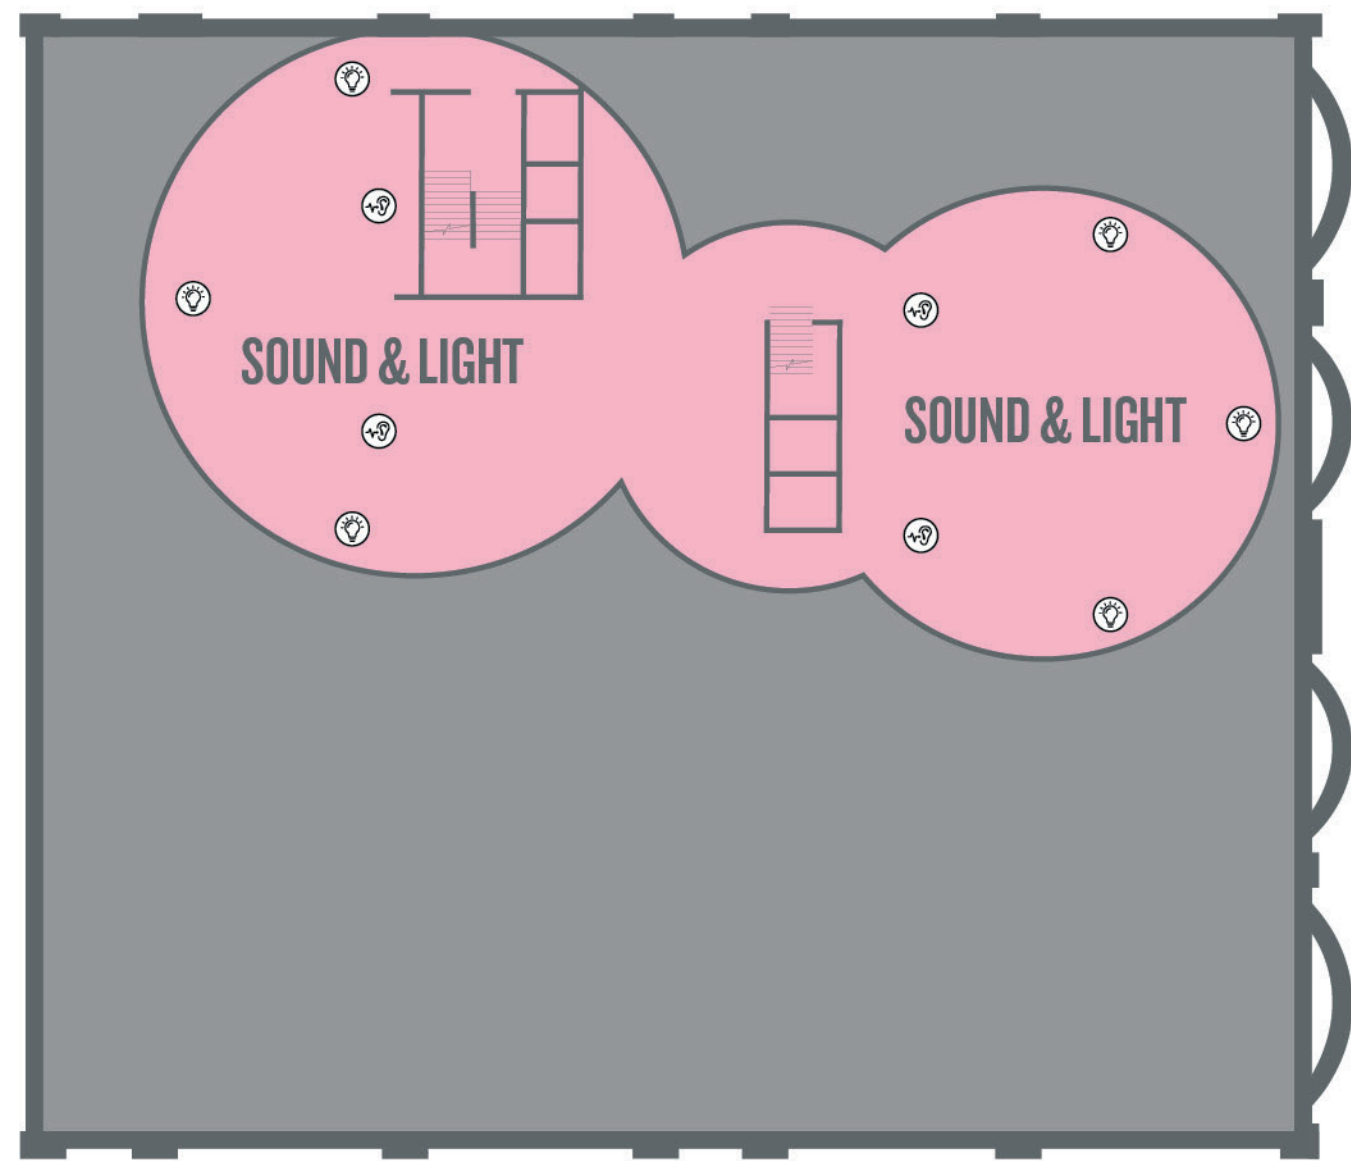

GRAVITY BAR

HIGHER SENSORY HOTSPOTS
LIGHT - Bright Daylight
SOUND - Loud Music / Ambient Sounds