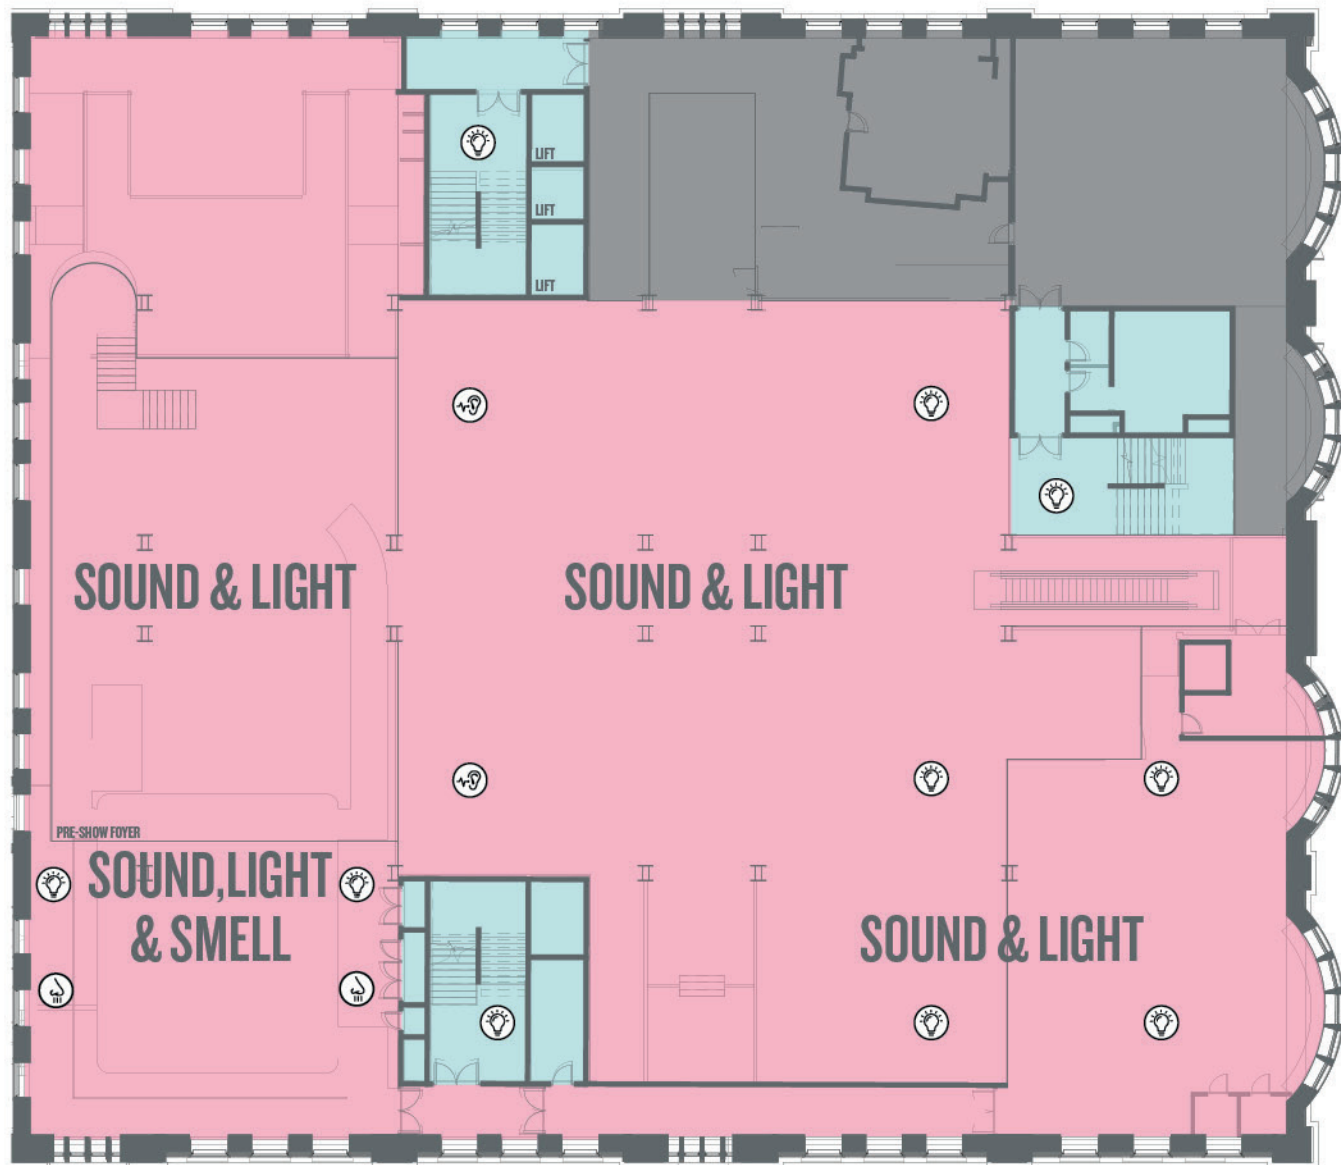

GROUND FLOOR UPPER

LOWER SENSORY HOTSPOTS LIGHT - Bright / Colour Lights	HIGHER SENSORY HOTSPOTS LIGHT - Bright / Colour Lights SOUND - Loud Music / Ambient Sounds SMELL - Brewing Aromas