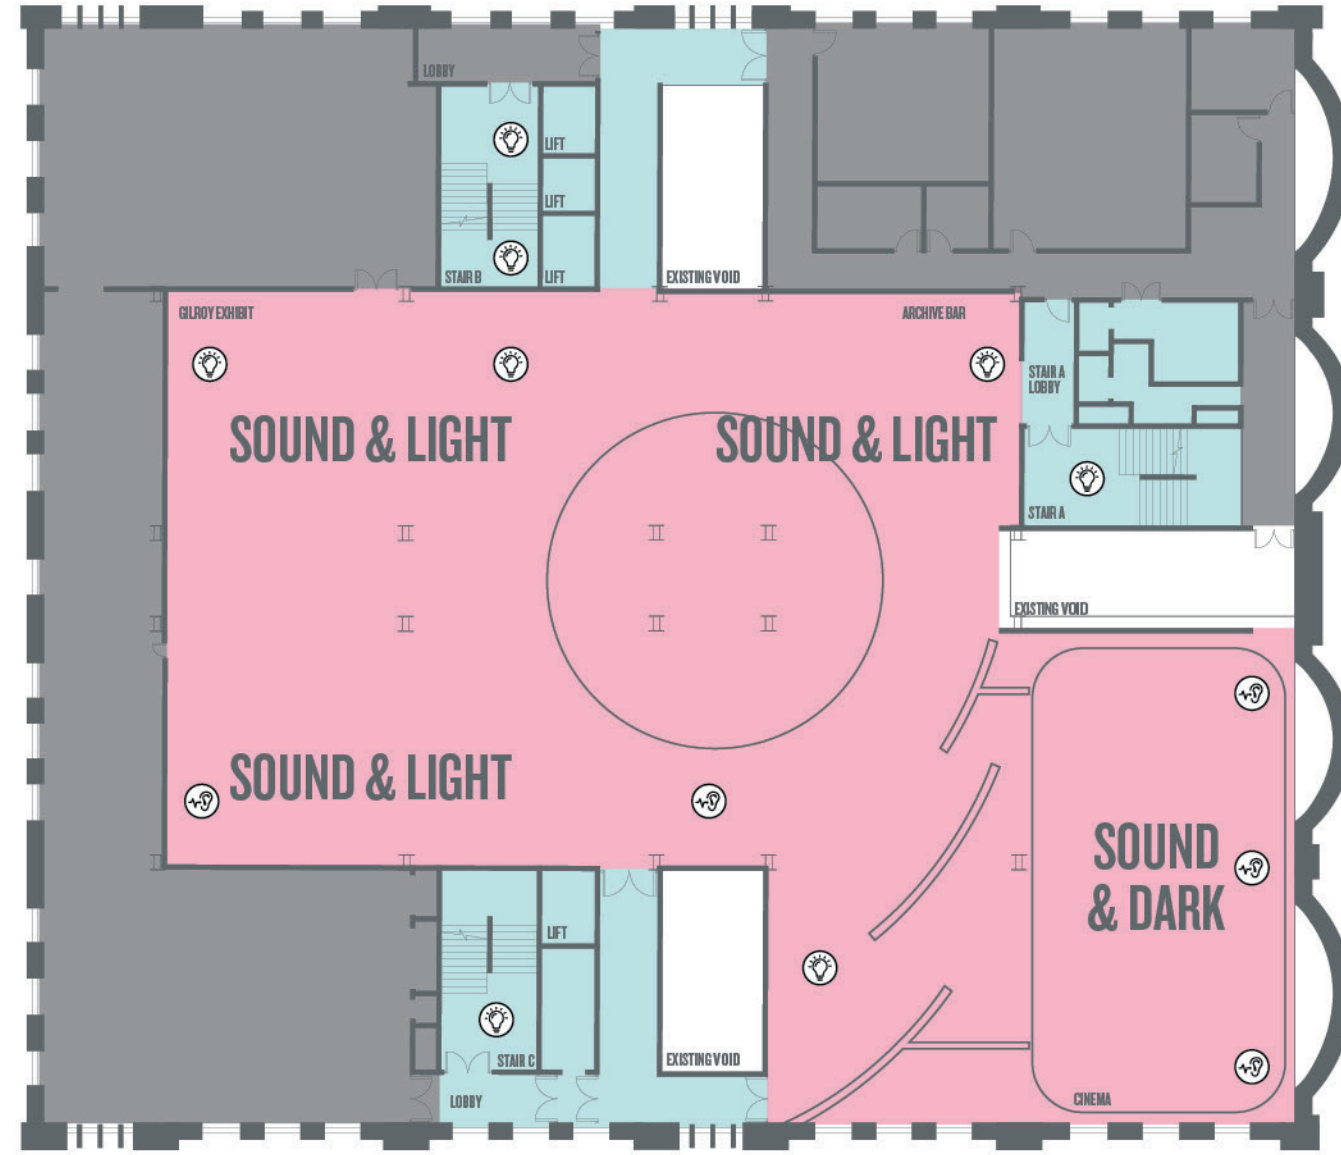

LEVEL ONE

<p>LOWER SENSORY HOTSPOTS</p> <p> LIGHT - Bright / Colour Lights</p>	<p>HIGHER SENSORY HOTSPOTS</p> <p> LIGHT - Bright / Colour Lights</p> <p> SOUND - Loud Music / Ambient Sounds</p> <p> SMELL - Brewing Aromas</p>
---	---

LEVEL TWO

LOWER SENSORY HOTSPOTS

- Lightbulb icon: LIGHT - Bright / Colour Lights

HIGHER SENSORY HOTSPOTS

- Lightbulb icon: LIGHT - Bright / Colour Lights
- Soundwave icon: SOUND - Loud Music / Ambient Sounds
- Smell icon: SMELL - Brewing Aromas

LEVEL THREE

LOWER SENSORY HOTSPOTS

- Lightbulb icon: LIGHT - Bright / Colour Lights

HIGHER SENSORY HOTSPOTS

- Lightbulb icon: LIGHT - Bright / Colour Lights
- Soundwave icon: SOUND - Loud Music / Ambient Sounds

LEVEL FOUR

LEVEL FIVE

<p>LOWER SENSORY HOTSPOTS</p> <p> LIGHT - Bright / Colour Lights</p>	<p>HIGHER SENSORY HOTSPOTS</p> <p> LIGHT - Bright / Colour Lights</p> <p> SOUND - Loud Music / Ambient Sounds</p>
---	--