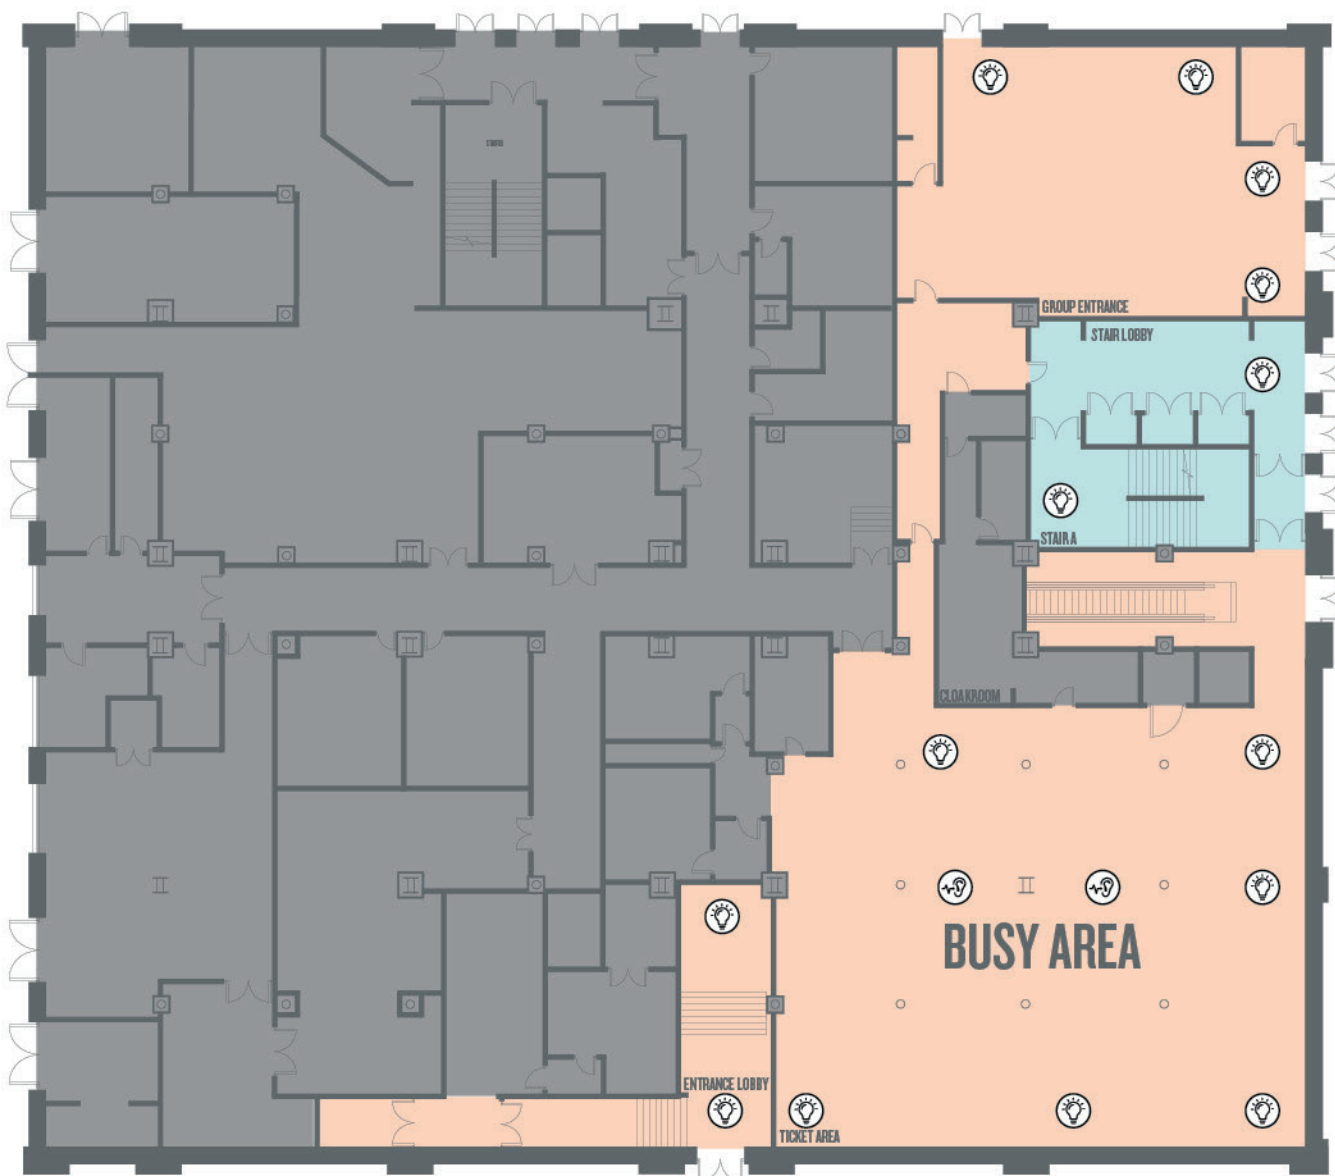

ADMISSIONS AREA

LOWER SENSORY HOTSPOTS
LIGHT - Bright / Colour Lights

MEDIUM SENSORY HOTSPOTS
LIGHT - Bright / Colour Lights
SOUND - Busy Area