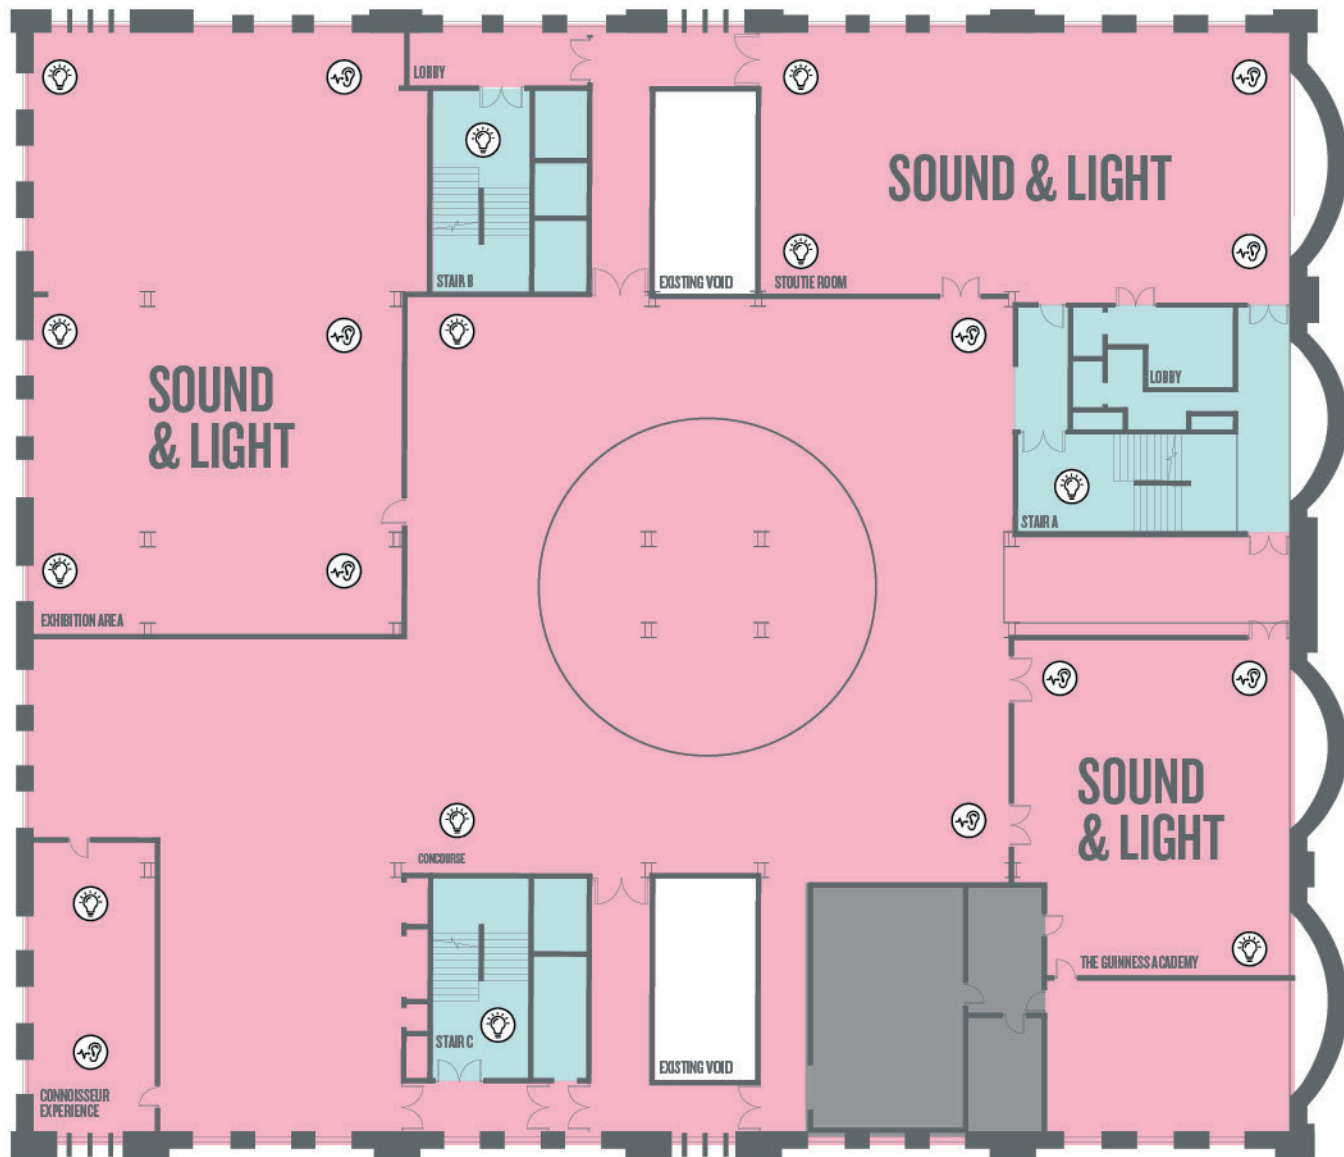

LEVEL TWO

LOWER SENSORY HOTSPOTS

- Lightbulb icon: LIGHT - Bright / Colour Lights

HIGHER SENSORY HOTSPOTS

- Lightbulb icon: LIGHT - Bright / Colour Lights
- Soundwave icon: SOUND - Loud Music / Ambient Sounds
- Smell icon: SMELL - Brewing Aromas

LEVEL THREE

LOWER SENSORY HOTSPOTS

- Lightbulb icon: LIGHT - Bright / Colour Lights

HIGHER SENSORY HOTSPOTS

- Lightbulb icon: LIGHT - Bright / Colour Lights
- Soundwave icon: SOUND - Loud Music / Ambient Sounds

LEVEL FOUR

LEVEL FIVE

<p>LOWER SENSORY HOTSPOTS</p> <p> LIGHT - Bright / Colour Lights</p>	<p>HIGHER SENSORY HOTSPOTS</p> <p> LIGHT - Bright / Colour Lights</p> <p> SOUND - Loud Music / Ambient Sounds</p>
---	--