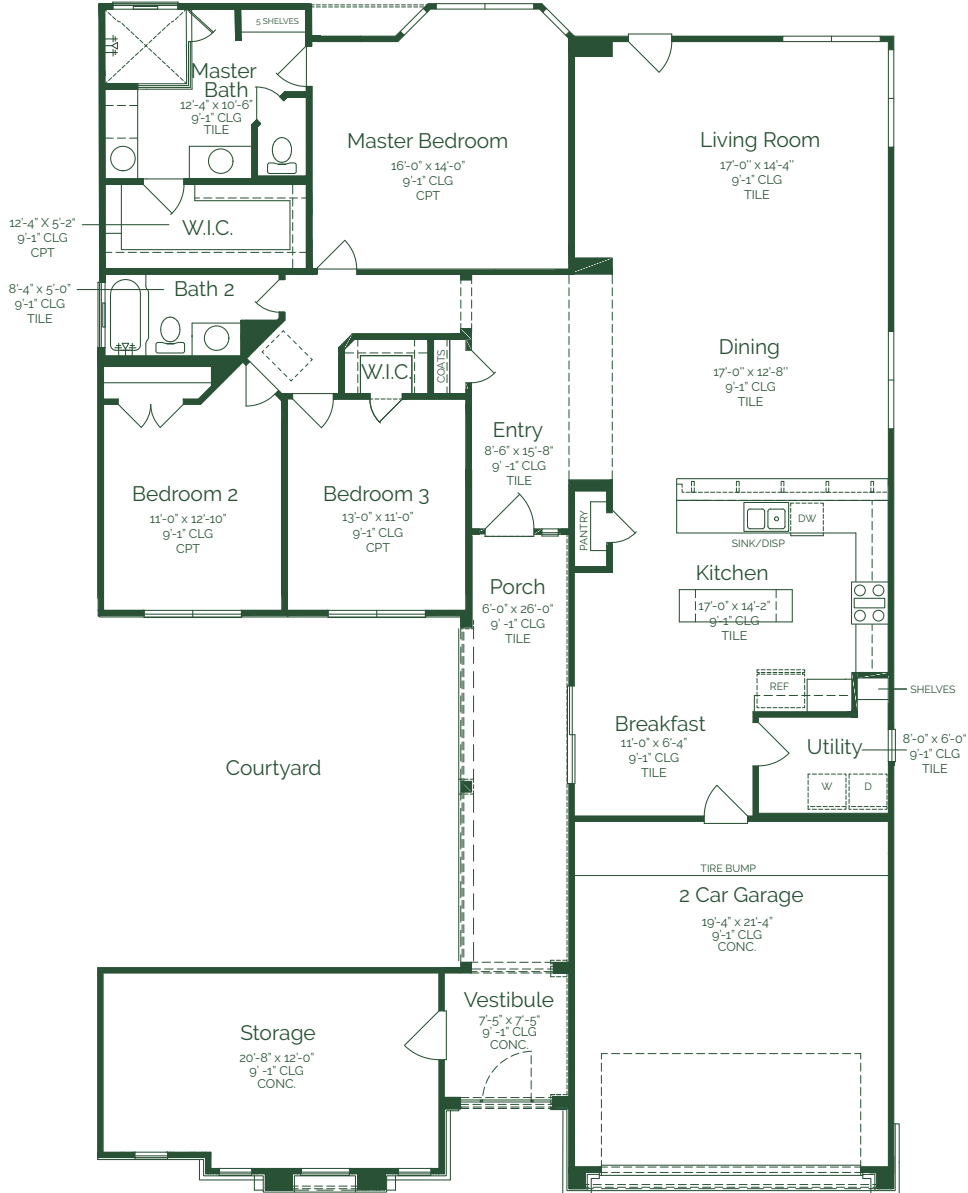

San Juan

2,039 Sq. Ft. | 4 BR | 2 BA

The peaceful and private lifestyle you've always wanted awaits in this stunning single-story courtyard-entry home.

The floorplan is spread over 2,103sqft of living space with three bedrooms and two bathrooms with space for everyone. The heart of the home is sure to be the open-concept kitchen, breakfast room, dining room and living room with lovely views out over the backyard. A generous pantry, ample counter space and an island are all yours in the kitchen and you can also look to upgrade the appliances and even add a workstation. There are optional built-in cabinets in the living room along with covered patio options for entertaining outdoors. Your master suite features a walk-in closet, a bay window and a master bath, with upgrade options, while bedroom three could be transformed into a study. You can choose from four statement elevation styles or you can expand the two-car garage, add an outdoor kitchen and even add a casita with a third bathroom.

Modified 11/07/2024

San Juan

2,039 Sq. Ft. | 4 BR | 2 BA

ELEVATION OPTIONS

Traditional

Tuscan

Contemporary

Farmhouse

San Juan

2,039 Sq. Ft. | 4 BR | 2 BA

FLOORPLAN - MAIN LEVEL

Esperanzahomes.com

Artistic renderings are for illustrative purposes only, and may not reflect the exact features of the home being offered and may depict features that may not be available on all homes. Subject to change without notice. ©2024 Esperanza Homes Modified 11/07/2024

San Juan

2,039 Sq. Ft. | 4 BR | 2 BA

STRUCTURAL OPTIONS

Esperanzahomes.com

Artistic renderings are for illustrative purposes only, and may not reflect the exact features of the home being offered and may depict features that may not be available on all homes. Subject to change without notice. ©2024 Esperanza Homes Modified 11/07/2024