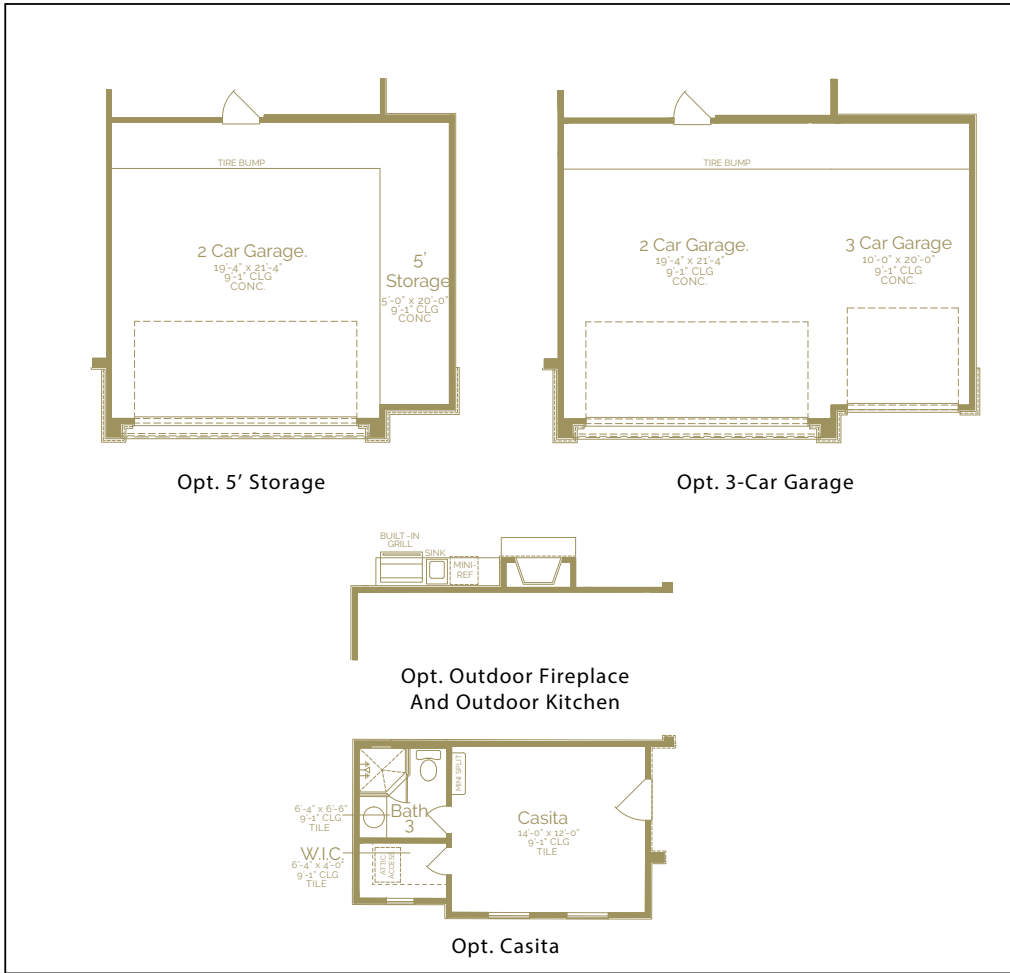

San Juan

2,039 Sq. Ft. | 4 BR | 2 BA

The peaceful and private lifestyle you've always wanted awaits in this stunning single-story courtyard-entry home.

The floorplan is spread over 2,103sqft of living space with three bedrooms and two bathrooms with space for everyone. The heart of the home is sure to be the open-concept kitchen, breakfast room, dining room and living room with lovely views out over the backyard. A generous pantry, ample counter space and an island are all yours in the kitchen and you can also look to upgrade the appliances and even add a workstation. There are optional built-in cabinets in the living room along with covered patio options for entertaining outdoors. Your master suite features a walk-in closet, a bay window and a master bath, with upgrade options, while bedroom three could be transformed into a study. You can choose from four statement elevation styles or you can expand the two-car garage, add an outdoor kitchen and even add a casita with a third bathroom.

San Juan

2,039 Sq. Ft. | 4 BR | 2 BA

STRUCTURAL OPTIONS

Esperanzahomes.com

Artistic renderings are for illustrative purposes only, and may not reflect the exact features of the home being offered and may depict features that may not be available on all homes. Subject to change without notice. ©2024 Esperanza Homes Modified 11/07/2024