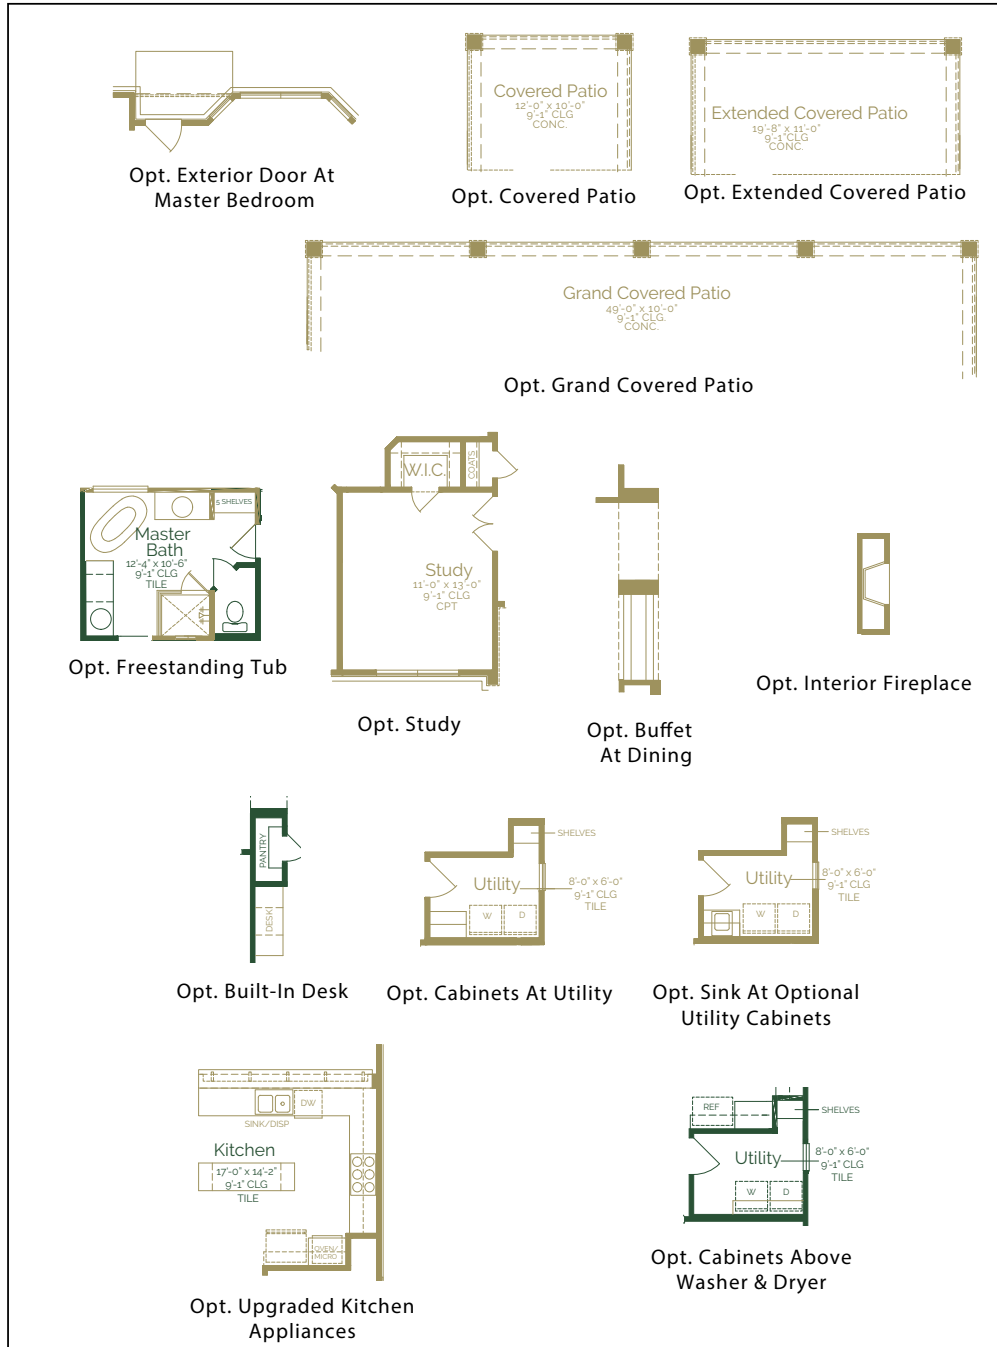

San Juan

2,039 Sq. Ft. | 4 BR | 2 BA

The peaceful and private lifestyle you've always wanted awaits in this stunning single-story courtyard-entry home.

The floorplan is spread over 2,103sqft of living space with three bedrooms and two bathrooms with space for everyone. The heart of the home is sure to be the open-concept kitchen, breakfast room, dining room and living room with lovely views out over the backyard. A generous pantry, ample counter space and an island are all yours in the kitchen and you can also look to upgrade the appliances and even add a workstation. There are optional built-in cabinets in the living room along with covered patio options for entertaining outdoors. Your master suite features a walk-in closet, a bay window and a master bath, with upgrade options, while bedroom three could be transformed into a study. You can choose from four statement elevation styles or you can expand the two-car garage, add an outdoor kitchen and even add a casita with a third bathroom.

San Juan

2,039 Sq. Ft. | 4 BR | 2 BA

FLOORPLAN - MAIN LEVEL

Esperanzahomes.com

Artistic renderings are for illustrative purposes only, and may not reflect the exact features of the home being offered and may depict features that may not be available on all homes. Subject to change without notice. ©2024 Esperanza Homes Modified 11/07/2024

San Juan

2,039 Sq. Ft. | 4 BR | 2 BA

STRUCTURAL OPTIONS

Esperanzahomes.com

Artistic renderings are for illustrative purposes only, and may not reflect the exact features of the home being offered and may depict features that may not be available on all homes. Subject to change without notice. ©2024 Esperanza Homes Modified 11/07/2024