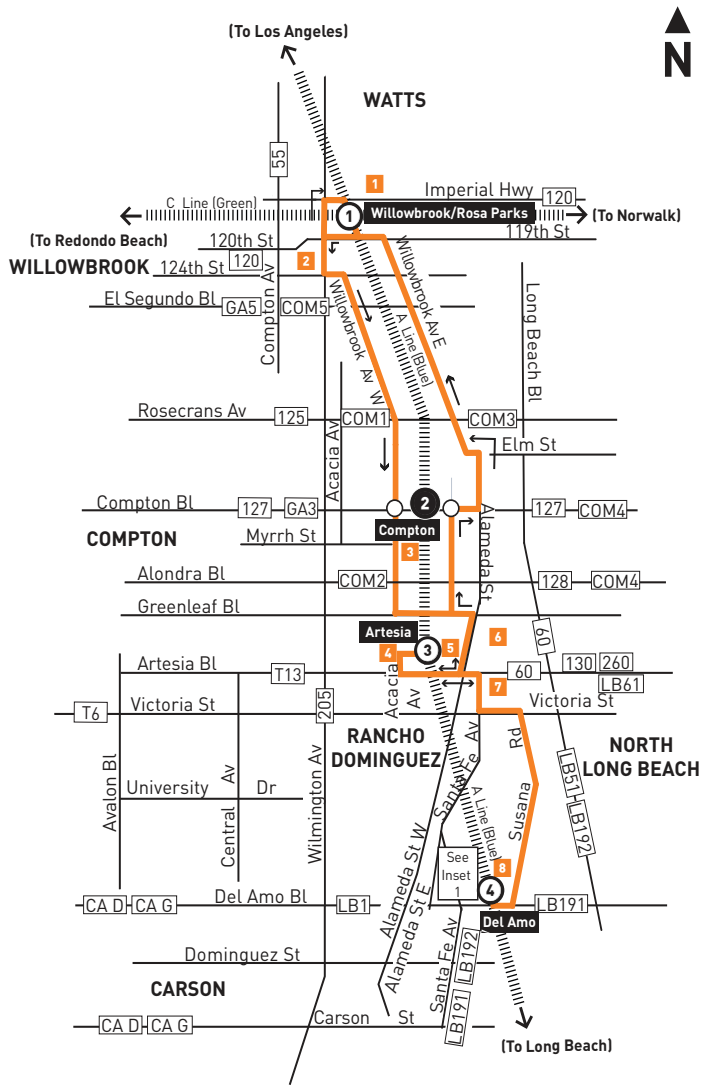

metro.net
 323 GO METRO
 Wheelchair Hotline
 800.621.7828
 STL
 511
 California Relay Service
 711

Effective Jun 27 2021

202

Metro Local
 Northbound to Willowbrook
 Southbound to Carson
 via Willowbrook Av

Metro

Subject to change without notice
 Sujeto a cambios sin previo aviso

MAP NOTES

- 1 Willowbrook/Rosa Parks A, C Lines (Blue, Green) Station**
Metro 55, 120, 202, 205;
GA5; LY D;
LN Willowbrook A, B,
LN King Medical Center Shuttle;
Rancho Shuttle
- 2 Martin Luther King Jr. Community Hospital**
Metro 55, 120; COM 5;
GA5; LD; LN
- 3 Compton A Line (Blue) Station/ M.L. King Jr Transit Center**
Metro 125, 127, 128;
COM1, COM2, COM3,
COM4, COM5; GA3
- 4 Artesia A Line (Blue) Station**
Metro 60, 130, 202, 205, 260;
LB51, LB52, LB61; COM5; T6, T13
- 5 Gateway Towne Center**
- 6 El Camino College - Compton Center**
- 7 DPSS Offices**
- 8 Del Amo A Line (Blue) Station**
Metro 202; CA-D, CA-G; LB1,
LB191, LB192; LA Galaxy Shuttle

LEGEND

-  Line 202 Route
-  Timepoint
-  Metro Rail
-  Metro Rail Station
-  Metro Rail Station & Timepoint
- CA Carson Circuit
- COM Compton Renaissance Transit
- GA GTrans (Gardena)
- LD LADOT DASH
- LB Long Beach Transit
- LN County of LA - The Link
- LY Lynwood Breeze
- T Torrance Transit

- INSET 1 LEGEND**
-  Metro Rail Station & Timepoint
 -  Route of Line 202 Southbound Discharge
 -  Route of Line 202 Northbound Boarding