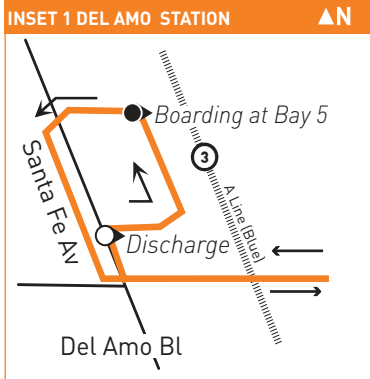

metro.net
 323 GO METRO
 Wheelchair Hotline
 800.621.7828
 STL
 511
 California Relay Service
 711

Effective Jun 27 2021

202

Metro Local
 Northbound to Willowbrook
 Southbound to Carson
 via Willowbrook Av

Metro

Subject to change without notice
 Sujeto a cambios sin previo aviso

MAP NOTES

- 1 Willowbrook/Rosa Parks A, C Lines (Blue, Green) Station**
Metro 55, 120, 202, 205;
GA5; LY D;
LN Willowbrook A, B,
LN King Medical Center Shuttle;
Rancho Shuttle
- 2 Martin Luther King Jr. Community Hospital**
Metro 55, 120; COM 5;
GA5; LD; LN
- 3 Compton A Line (Blue) Station/ M.L. King Jr Transit Center**
Metro 125, 127, 128;
COM1, COM2, COM3,
COM4, COM5; GA3
- 4 Artesia A Line (Blue) Station**
Metro 60, 130, 202, 205, 260;
LB51, LB52, LB61; COM5; T6, T13
- 5 Gateway Towne Center**
- 6 El Camino College - Compton Center**
- 7 DPSS Offices**
- 8 Del Amo A Line (Blue) Station**
Metro 202; CA-D, CA-G; LB1,
LB191, LB192; LA Galaxy Shuttle

LEGEND

-  Line 202 Route
-  Timepoint
-  Metro Rail
-  Metro Rail Station
-  Metro Rail Station & Timepoint
- CA Carson Circuit
- COM Compton Renaissance Transit
- GA GTrans (Gardena)
- LD LADOT DASH
- LB Long Beach Transit
- LN County of LA - The Link
- LY Lynwood Breeze
- T Torrance Transit

- INSET 1 LEGEND**
-  Metro Rail Station & Timepoint
 -  Route of Line 202 Southbound Discharge
 -  Route of Line 202 Northbound Boarding