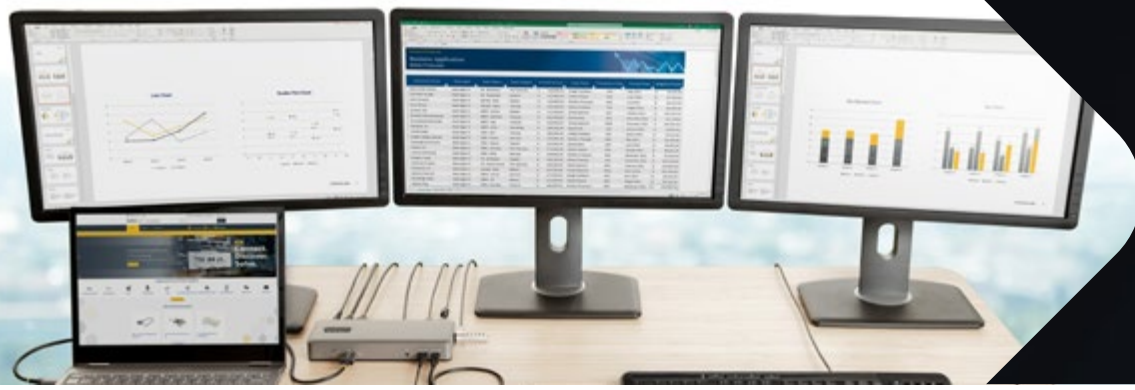

Laptop Docks that Deliver IT Pro Performance

When a deployment demands laptop docking stations that are secure, easily managed, and widely compatible, choose StarTech.com performance products. Thoughtfully engineered for the IT Pro, StarTech.com docks are easy to deploy and include features not found on consumer-grade models.

FEATURES

FEATURES	TB4CDOCKUE	TB3CDK2DHUE	DK31C4DPPDUE	DK31C2DHSPDUE	DK30CH2DEPUE	DK30CH2DPPDU	DK30C2DPEPUE
Supported Displays & Max Resolution	 2@4K60/1@8K30	 2@4K60or1@8K30	 4@4K60/2@5K	 3@4K30/2@4K60	 2@4K60+1@4K30	 2@4K60+1@4K30	 2@4K60/1@5K60
Laptop Interface	TB4/USB4	TB3/TB4	USB-C/USB4/ TB3/TB4	USB-C/USB4/ TB3/TB4	USB-C/USB4/ TB3/TB4	USB-C/USB4/ TB3/TB4	Hybrid | USB-C or USB-A/USB4/ TB3/TB4
HDMI	-	2	4	1	1	1	2
DisplayPort	-	2	4	2	2	2	2
DVI	-	-	-	-	-	-	-
VGA	-	-	-	-	-	-	-
Thunderbolt 4 40 Gbps Downstream	3	-	-	-	-	-	-
USB-A 480 Mbps	1	-	-	2	-	-	-
USB-A 5 Gbps	-	2	-	2	4	4	3
USB-A 10 Gbps	3	1	3	-	-	-	-
USB-C 5 Gbps	-	-	-	-	1	1	1
USB-C 10 Gbps	-	2	1	2	-	-	-
Fast Charge	✓	✓	✓	✓	✓	✓	✓
Audio out	3.5mm	3.5mm	3.5mm	3.5mm	3.5mm	3.5mm	3.5mm
Memory Card Reader	SD/SDHC/SDXC	-	-	SD/SDHC/SDXC	-	-	-
GbE / Network Port	✓	✓	✓	✓	✓	✓	✓
Power Delivery	96W	96W	100W	100W	100W	60W	100W