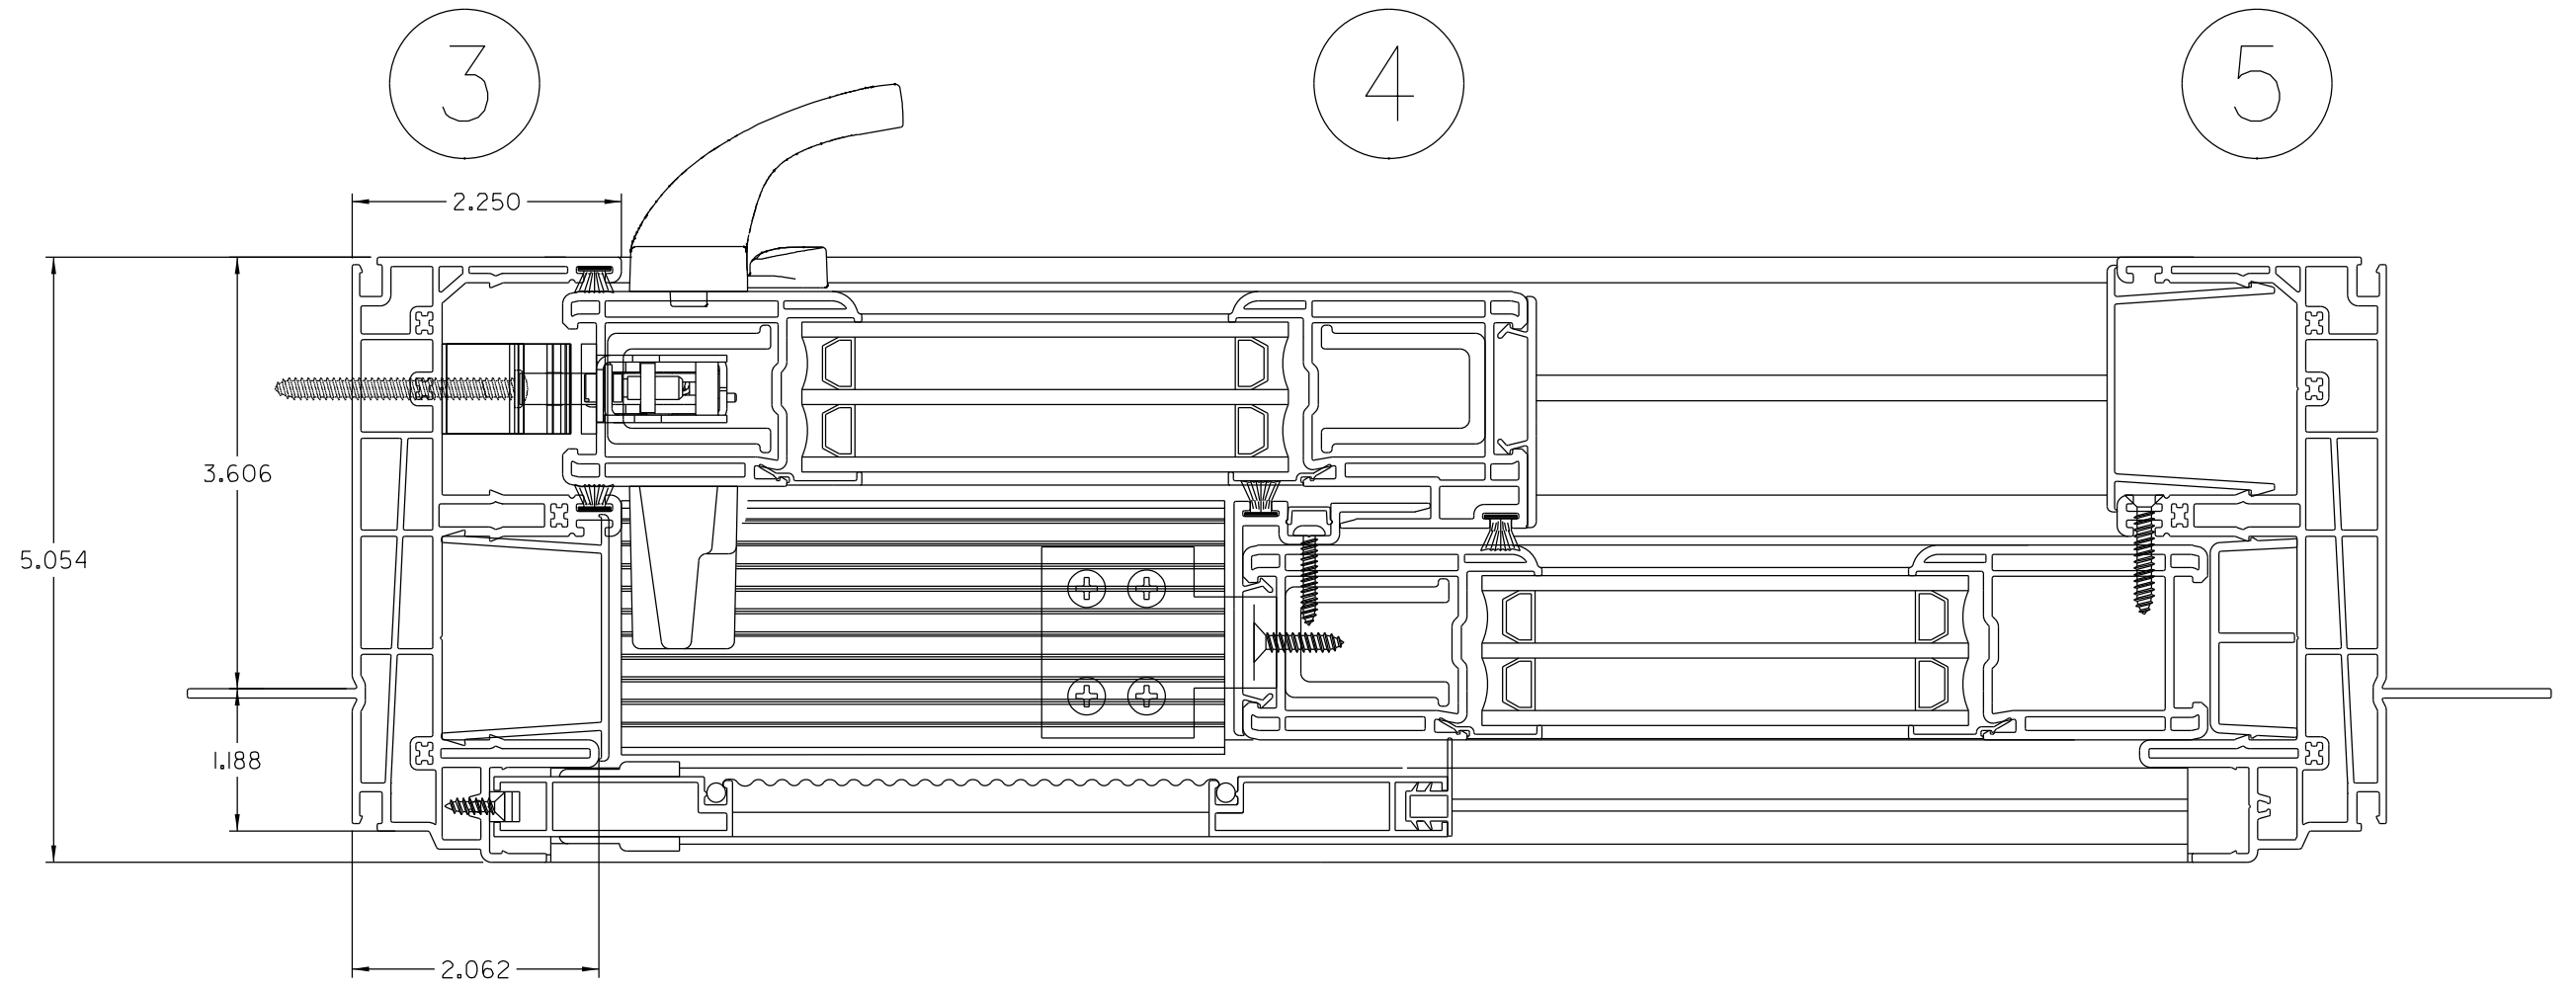

CAD MAINTAINED. CHANGES SHALL BE INCORPORATED BY THE DESIGN ACTIVITY.

OPTIONAL GLAZING