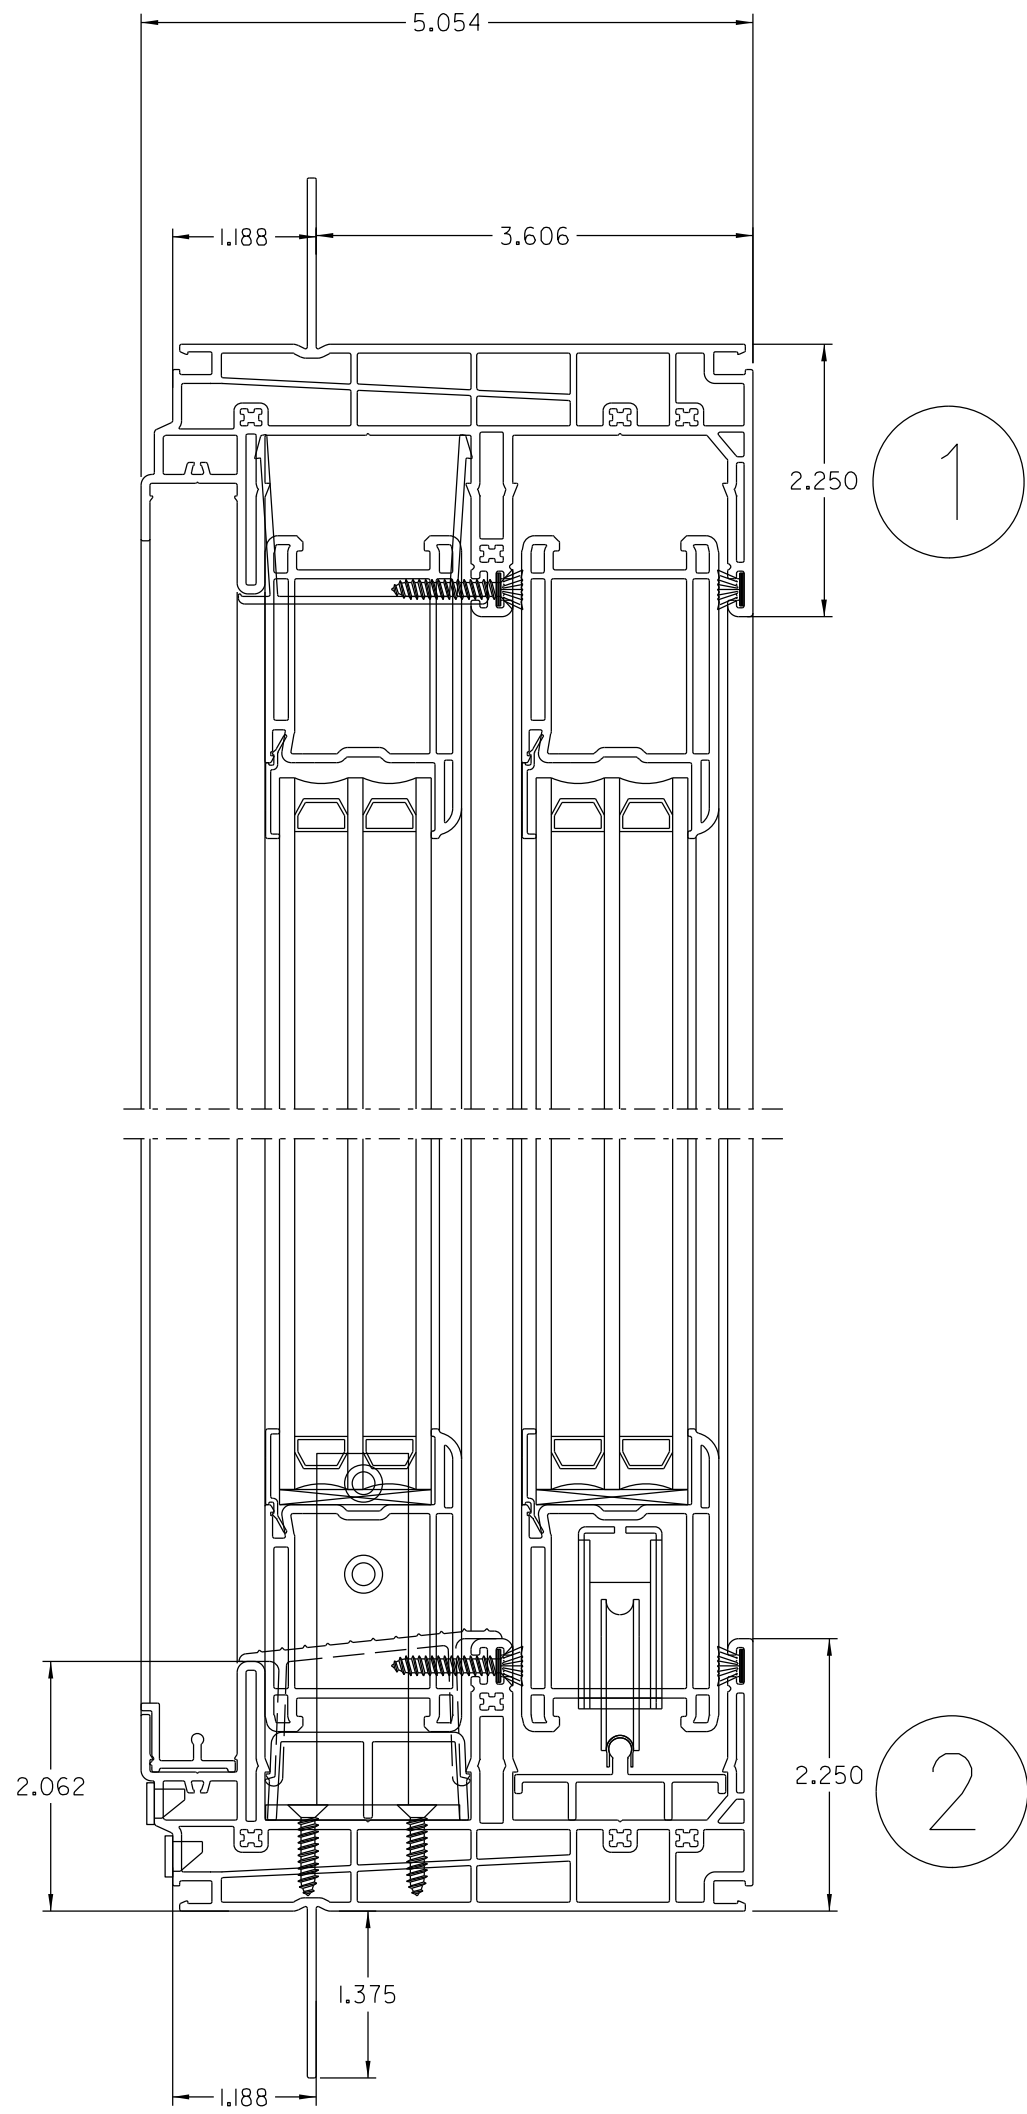

CAD MAINTAINED. CHANGES SHALL BE INCORPORATED BY THE DESIGN ACTIVITY.

OPTIONAL GLAZING