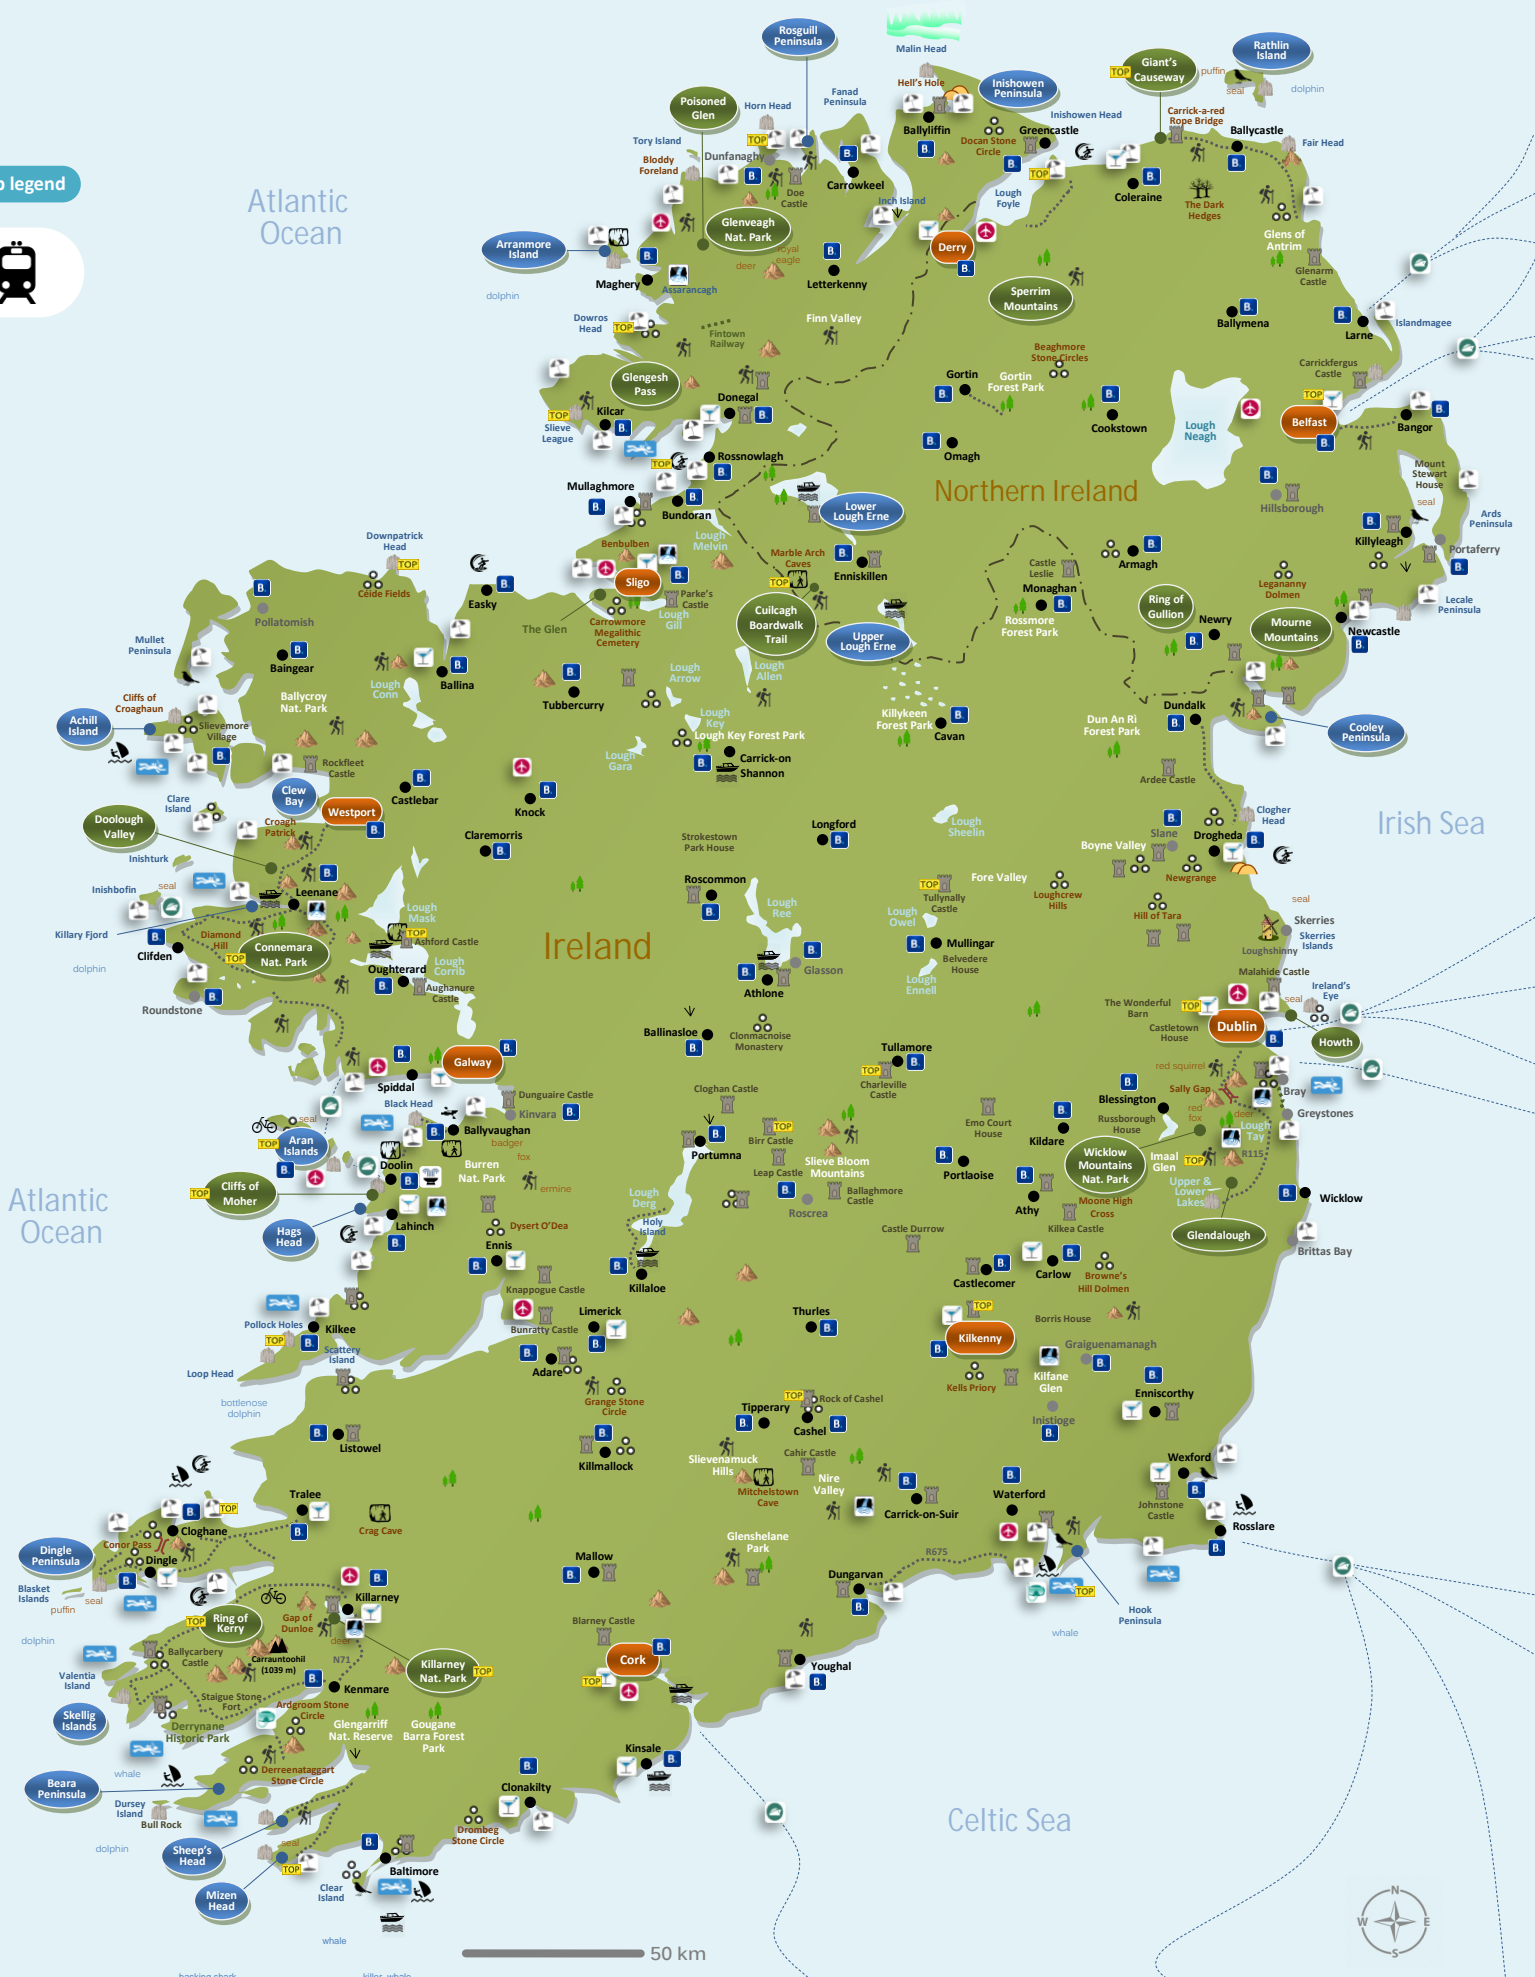

map legend

50 km

basking shark killer whale