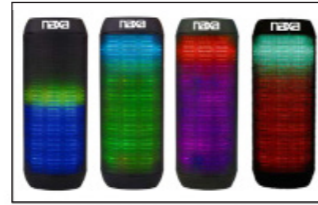

Different LED Light Effects