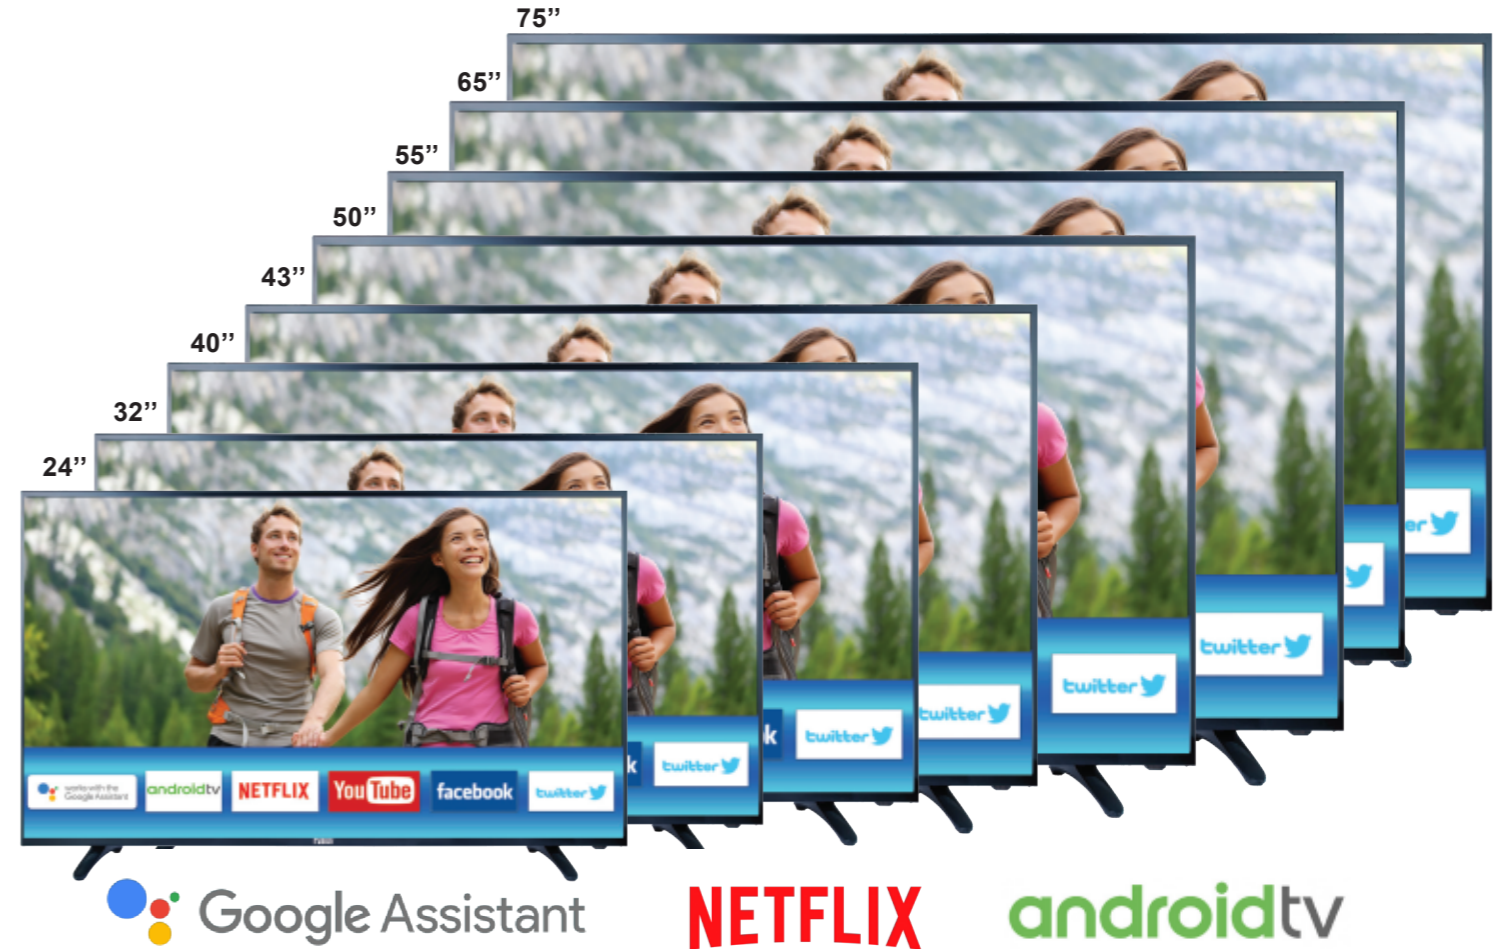

Android Smart LED TVs with Google Assistant

AVAILABLE IN THE FOLLOWING SIZES

NTS-2430 24" Android Smart TV with Google Assistant	NTS-3230 32" HD Android Smart TV with Google Assistant	NTS-4030 40" FHD Android Smart TV with Google Assistant	NTS-4330K 43" 4K Android Smart TV with Google Assistant
NTS-5030K 50" 4K Android Smart TV with Google Assistant	NTS-5530K 55" 4K Android Smart TV with Google Assistant	NTS-6530K 65" 4K Android Smart TV with Google Assistant	NTS-7530K 75" 4K Android Smart TV with Google Assistant

ANDROID™ TV WITH GOOGLE ASSISTANT

- With the Google Assistant built-in, you can do everything faster. Jump into the right content, right now. Everything you watch organized and simplified into one experience. Ask your Google Assistant questions such as finding your favorite shows or cooking recipes, or even who is at the door
- Your Google Assistant can sync with and control many other smart devices around your home all with just your voice
- Open a whole new world of entertainment by streaming 500,000+ shows and movies, live sports and news, or your favorite music
- Screencast directly from your phone or tablet
- Enjoy the benefits your Android SmartTV has to offer, including thousands of Apps that can be downloaded such as Netflix®, YouTube®, Facebook®, Twitter®, Pandora®, etc.
- Built-in USB Port also allows you stream all of your favorite Media from the USB flash drives