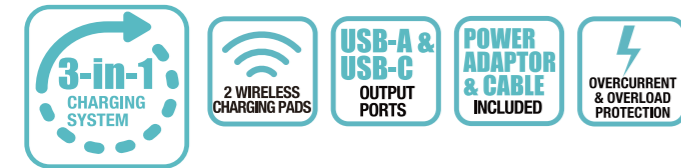

NAP-5003

3-in-1 Smart Wireless Charging System

- Charges multiple devices at the same time with ease, allowing the whole family to refill their battery with one stand
- Standing Qi® 15W wireless charging pad offers a quick and easy fast-charging experience for all wireless compatible mobile phones
- 3W Qi® wireless charging pad gives you a convenient and quick place to charge your AirPods®
- Apple Watch® and cable holder provides a secure and efficient spot to place your watch while it charges through the USB port
- USB-A and USB-C ports offer other fast-charging capabilities for all your smartphone devices
- Smart IC technology allows the unit to automatically identify your devices and distribute the safest current at the fastest possible speed
- Built with overcurrent and overload protection, ensuring your charging experience is a safe one
- Accessories included: ETL Approved Power Adaptor & Cable, User manual

Model	NAP-5003
Product Name	3-in-1 Smart Wireless Charging System
Outputs	2 Wireless Charging Pads, 1 USB-A and 1 USB-C ports
Output Power	Qi® 15W Pad and 5W shared for AirPods® and Apple Watch®
Total Output	15W max
Indicator Lights	LED
Accessories included	ETL Approved Power Adaptor & Cable, User manual