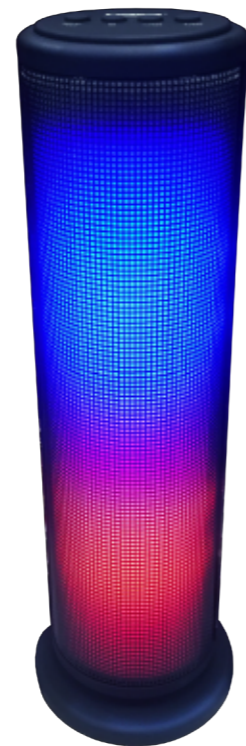

* Estimated time: battery life will vary depending on use conditions.

Different LED Light Effects

NAS-3082 VIBE 3 Bluetooth® Speaker and MP3 Player

- Multicolor LED lighting effects
- Stereo speakers deliver outstanding power and sound (6W RMS)
- Stream music wirelessly from your Bluetooth® enabled smartphone, tablet, or laptop
- Plays MP3s from USB or microSD cards
- Use as a speaker phone with a connected smartphone
- 3.5 mm AUX connector
- Power: Built-in rechargeable battery (1200 mAh), USB charge (DC 5V)
- Accessories Included: USB charge cable, 3.5mm AUX cable, User manual

Model	NAS-3082
Product Name	VIBE 3 Bluetooth® Speaker and MP3 Player
Wireless Source	Bluetooth®
Output Power (RMS)	6W (3W x 2)
Frequency Response	180Hz-20KHz
Removable Media Support	USB, MicroSD (max 32 GB)
Media Formats	MP3
Radio Tuner	FM
Input	3.5 mm AUX audio, Built-in microphone
Power Source	Rechargeable battery (1200 mAh), USB charge (DC 5V)
Battery Life	Talk: 4 Hours, Music: 1.5 Hours
Accessories Included	USB charge cable, 3.5mm AUX cable, User manual