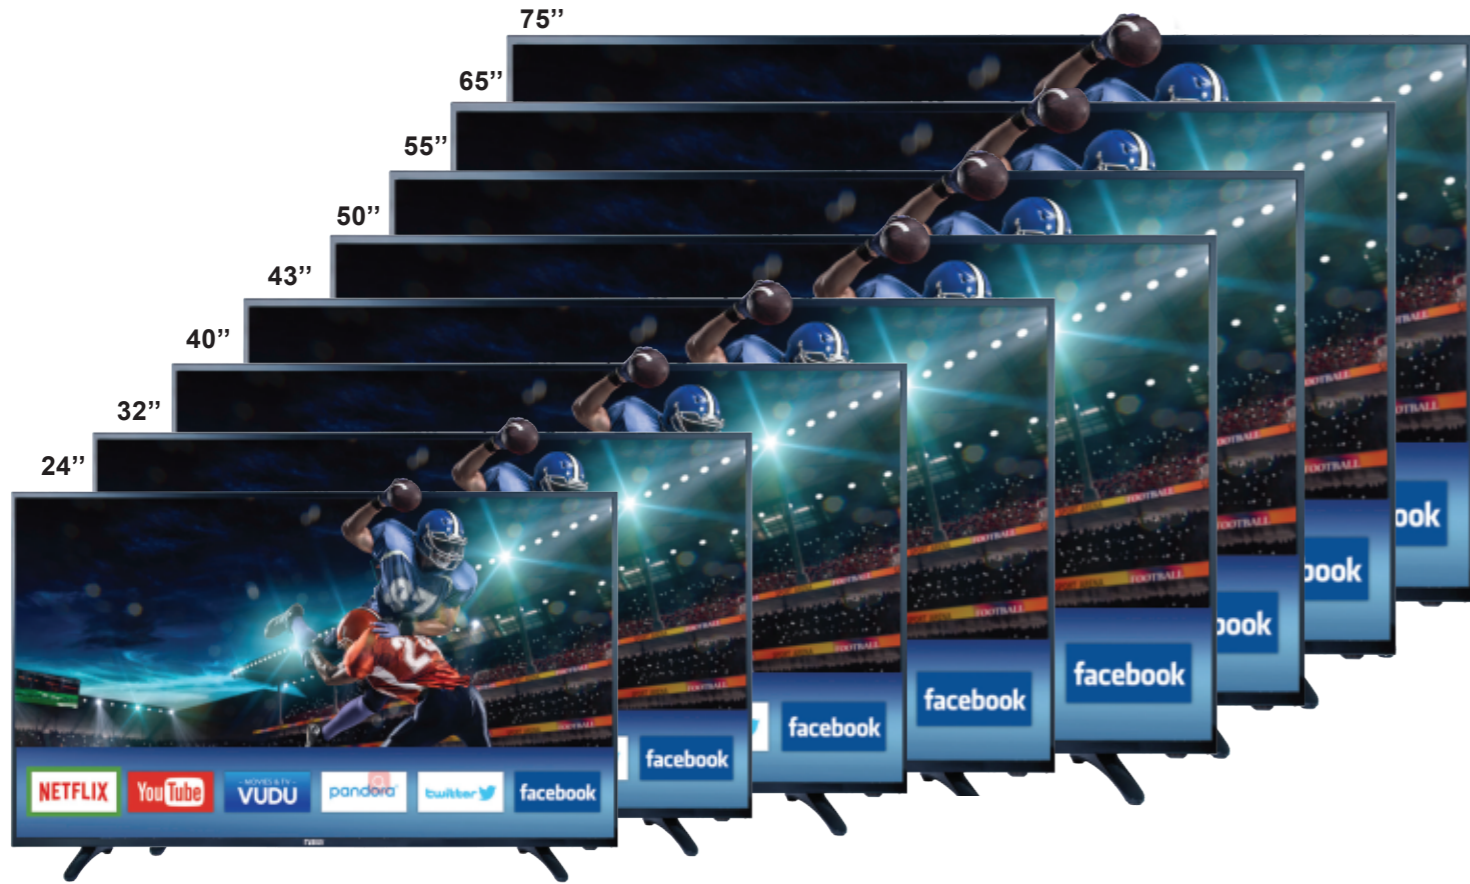

AVAILABLE IN THE FOLLOWING SIZES

NTS-2421 24" Smart TV with Netflix	NTS-3220 32" HD Smart TV with Netflix	NTS-4020 40" FHD Smart TV with Netflix	NTS-4320K 43" 4K Smart TV with Netflix
NTS-5020K 50" 4K Smart TV with Netflix	NTS-5520K 55" 4K Smart TV with Netflix	NTS-6500K 65" 4K Smart TV with Netflix	NTS-7500K 75" 4K Smart TV with Netflix