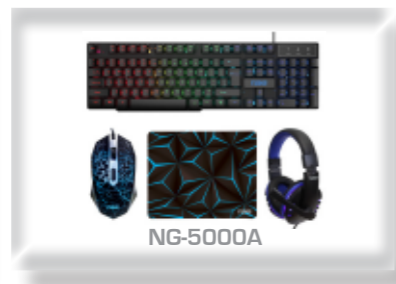

Accessories

Naxa Electronics makes accessories you can count on. They bring the same rigorous commitment to quality and service that customers have come to expect from their televisions and speakers. From headphones and earphones with fun, eye-catching designs, to the latest gaming accessories, to useful adapters that add Bluetooth® to your audio players, to portable battery packs to keep your devices charged on the go, Naxa always has what you want and what you need.