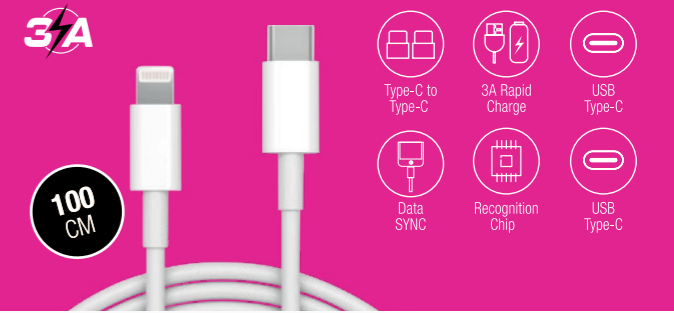

100 CM

3A

Type-C to Type-C

3A Rapid Charge

USB Type-C

Data SYNC

Recognition Chip

USB Type-C

Next YE-4001

UYDU PRİZİ SONLU

Sıva Altı veya Sıva Üstü Kullanıma Uygun Tasarım

Next YE-4002

UYDU PRİZİ GEÇİŞLİ

Sıva Altı veya Sıva Üstü Kullanıma Uygun Tasarım

BroadLink SP4L-EU AKILLI

kontrol SENDE!