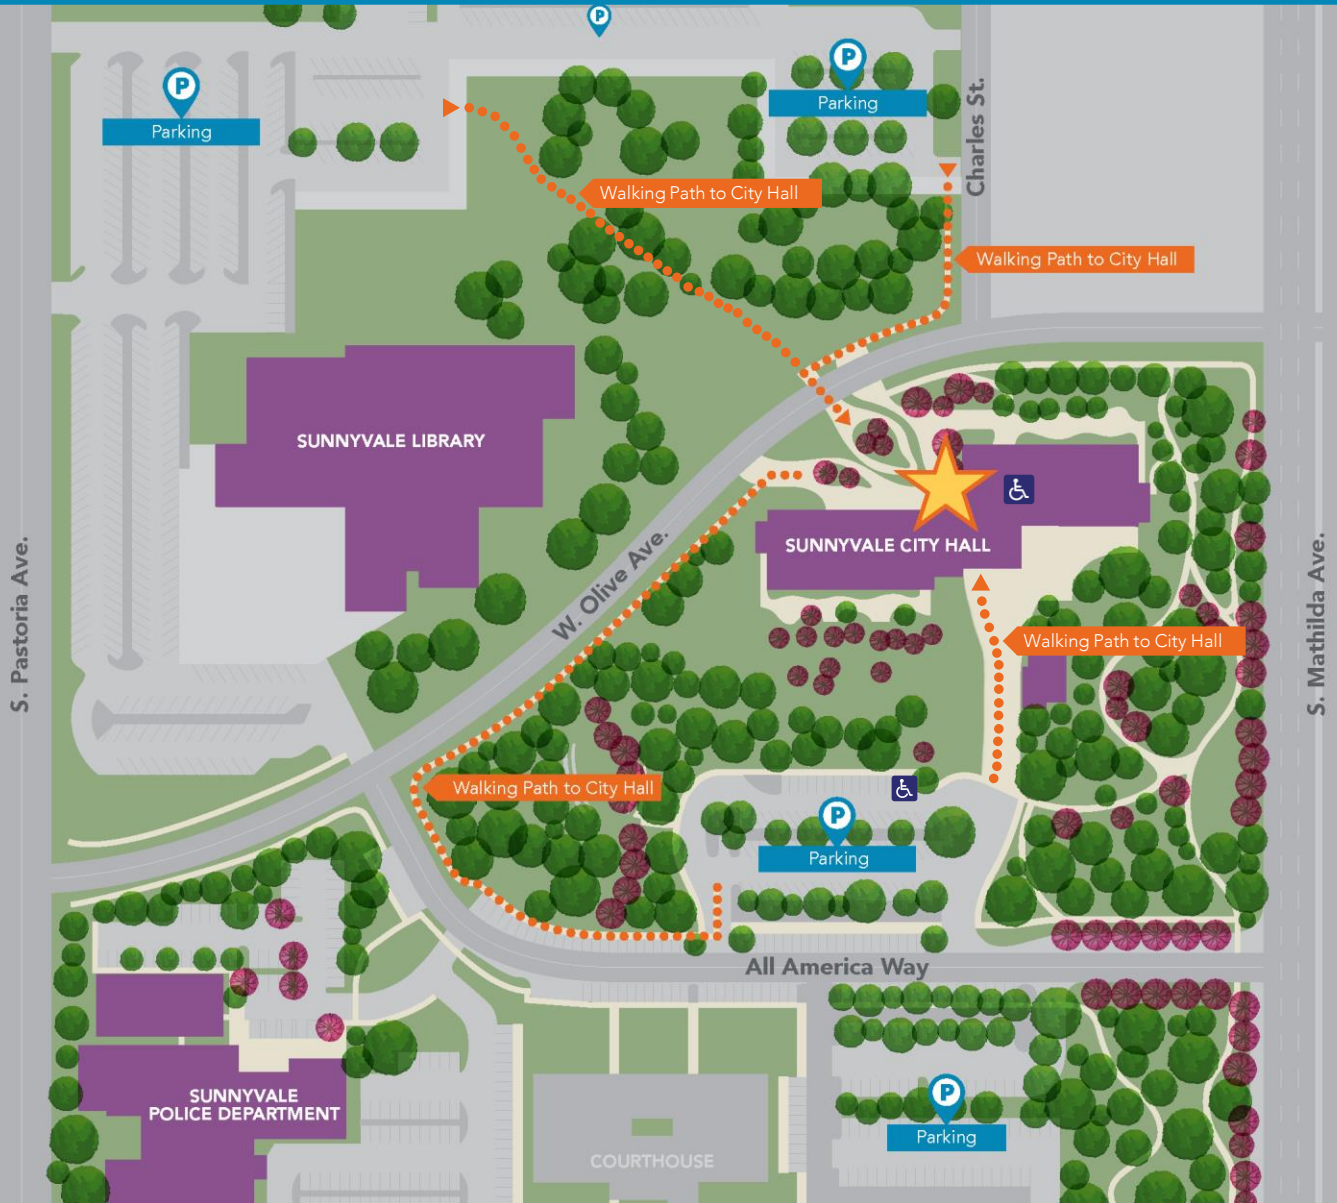

City Hall and NOVAworks Parking Map

- City Hall offers limited underground parking (*up to 2 hrs.*)
- Free parking available off Charles St. and you can walk through the new park across from City Hall
- Free parking available along All America Way (*entrance to City Hall available via south door*)
- Free parking available behind the Sunnyvale Public Library and you can walk through the new park across from City Hall