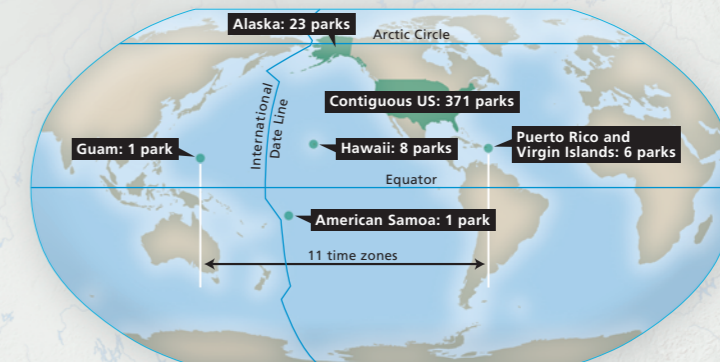

Abbreviations for National Park System Areas

Where the Parks Are

Scale for all areas except Alaska
0 100 200 Kilometers
0 100 200 Miles

Map depicts the 410 authorized National Park Service units.

1. **BALTIMORE AREA**
   Fort McHenry NM and Historic Shrine
   Hampton NHS