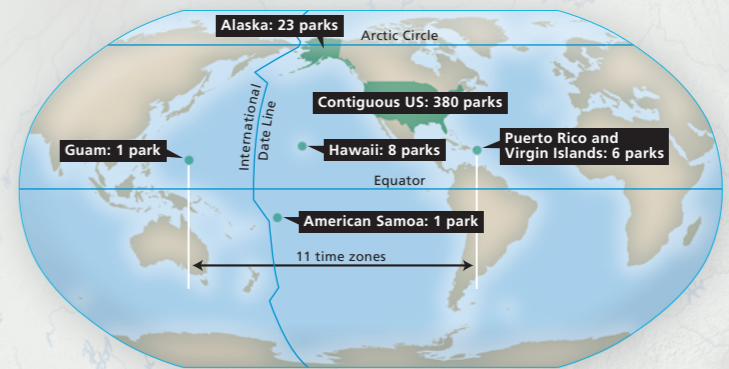

Abbreviations for National Park System Areas

Where the Parks Are

1. **BOSTON AREA**
   Adams NHP
   Boston African American National Monument
   Boston Harbor Islands NRA
   Boston National Historical Park
   Frederick Law Olmsted NHS
   John Fitzgerald Kennedy NHS
   Longfellow House - Washington's Headquarters NHS
   Minute Man NHP
   Salem Maritime NHS
   Saugus Iron Works NHS
2. **NEW YORK CITY AREA**
   African Burial Ground NM
   Castle Clinton NM
   Federal Hall N MEM
   Gateway NRA (also NJ)
   General Grant N MEM
   Governors Island NM
   Hamilton Grange N MEM
   Saint Paul's Church NHS
   Statue of Liberty NM
   Stonewall NHS
   Theodore Roosevelt Birthplace NHS
3. **PHILADELPHIA AREA**
   Edgar Allan Poe NHS
   Hopewell Furnace NHS
   Independence NHS
   Thaddeus Kosciuszko N MEM
   Valley Forge NHP
4. **BALTIMORE AREA**
   Fort McHenry NM and Historic Shrine
   Hampton NHS
5. **WASHINGTON, DC AREA**
   DISTRICT OF COLUMBIA
   Belmont-Paul Women's Equality NM
   Carter G. Woodson Home NHS
   Constitution Gardens
   Ford's Theatre NHS
   Franklin Delano Roosevelt Memorial
   Frederick Douglass NHS
   Korean War Veterans Memorial
   Lincoln Memorial
   Lyndon Baines Johnson Memorial Grove
   Martin Luther King, Jr. Memorial
   Mary McLeod Bethune Council House NHS
   National Capital Parks
   National Mall
   Pennsylvania Avenue NHS
   Rock Creek Park
   Theodore Roosevelt Island
   Thomas Jefferson Memorial
   Vietnam Veterans Memorial
   Washington Monument
   White House
   World War I Memorial
   World War II Memorial
6. **MARYLAND**
   Anietam NB
   Catoctin Mountain Park
   Chesapeake and Ohio Canal NHP (also DC, WV)
   Clara Barton NHS
   Fort Washington Park
   Greenbelt Park
   Monocacy NB
   Piscataway Park
   Potomac Heritage NS (also PA, VA, DC)
7. **VIRGINIA**
   Arlington House, The Robert E. Lee Memorial
   George Washington Memorial PKWY (also MD)
   Manassas NHP
   Prince William Forest Park
   Wolf Trap National Park for the Performing Arts