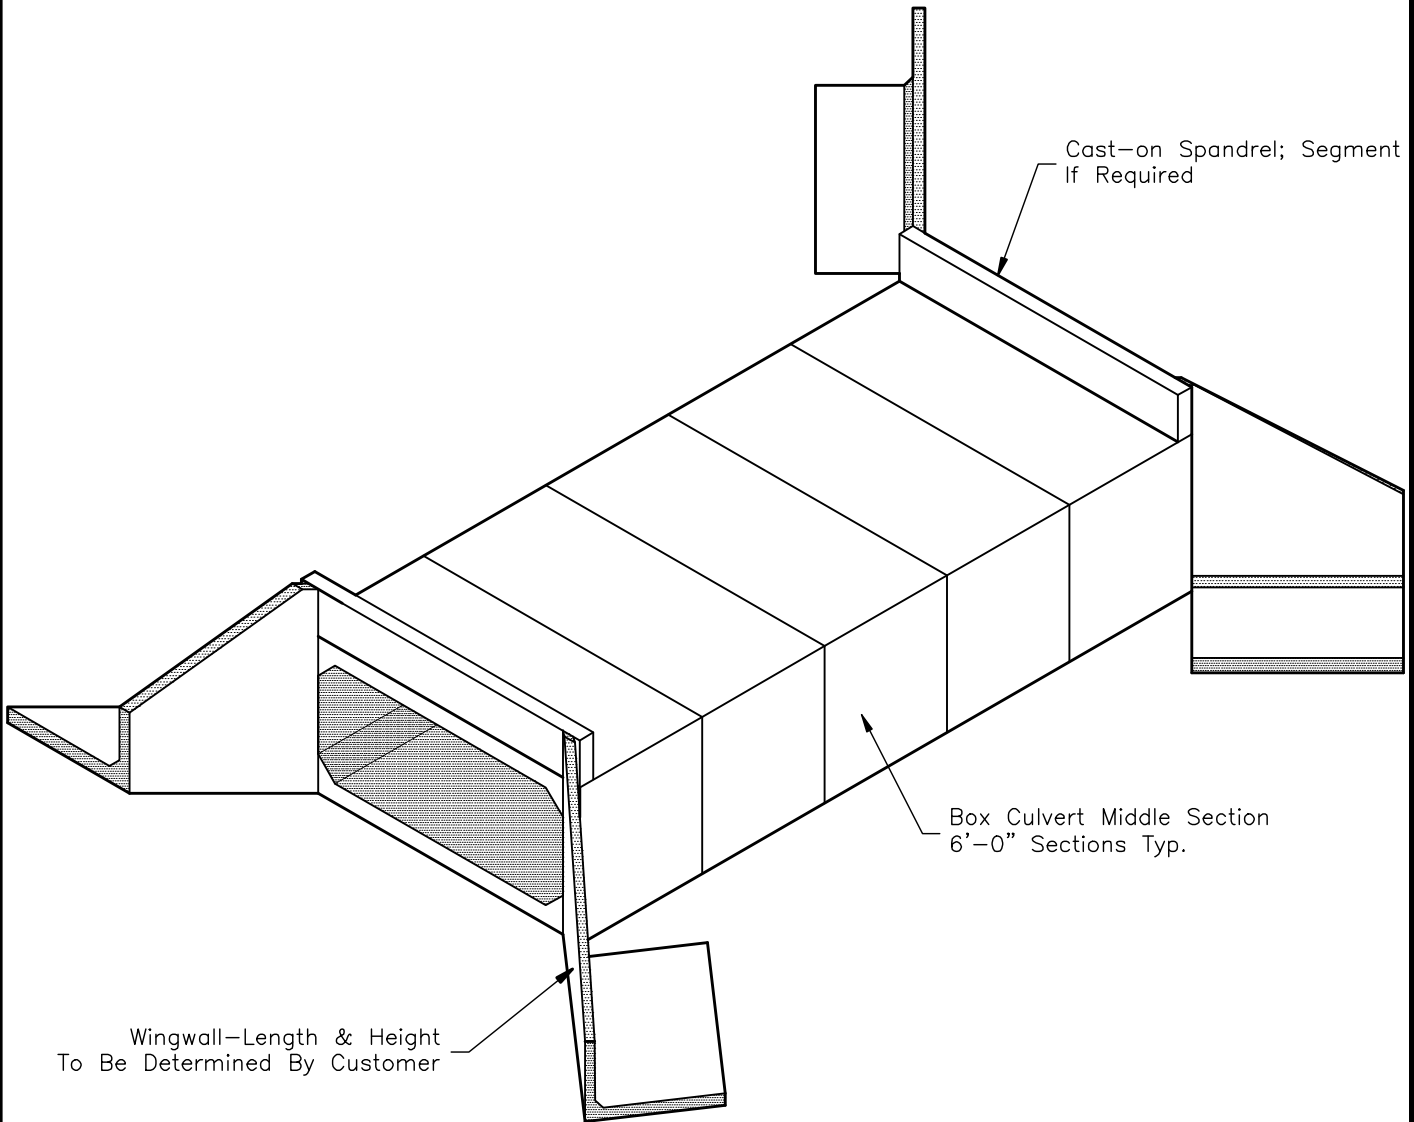

382BOXCULVERT BOX CULVERT

www.oldcastle-precast.com

5900 East Division Street
Lebanon, Tennessee 37090

Phone (615) 453-6111
Fax (615) 453-6080

**ITEMS ARE SUBJECT TO CHANGE WITHOUT NOTICE.
FOR DETAILS SEE REVERSE SIDE.**