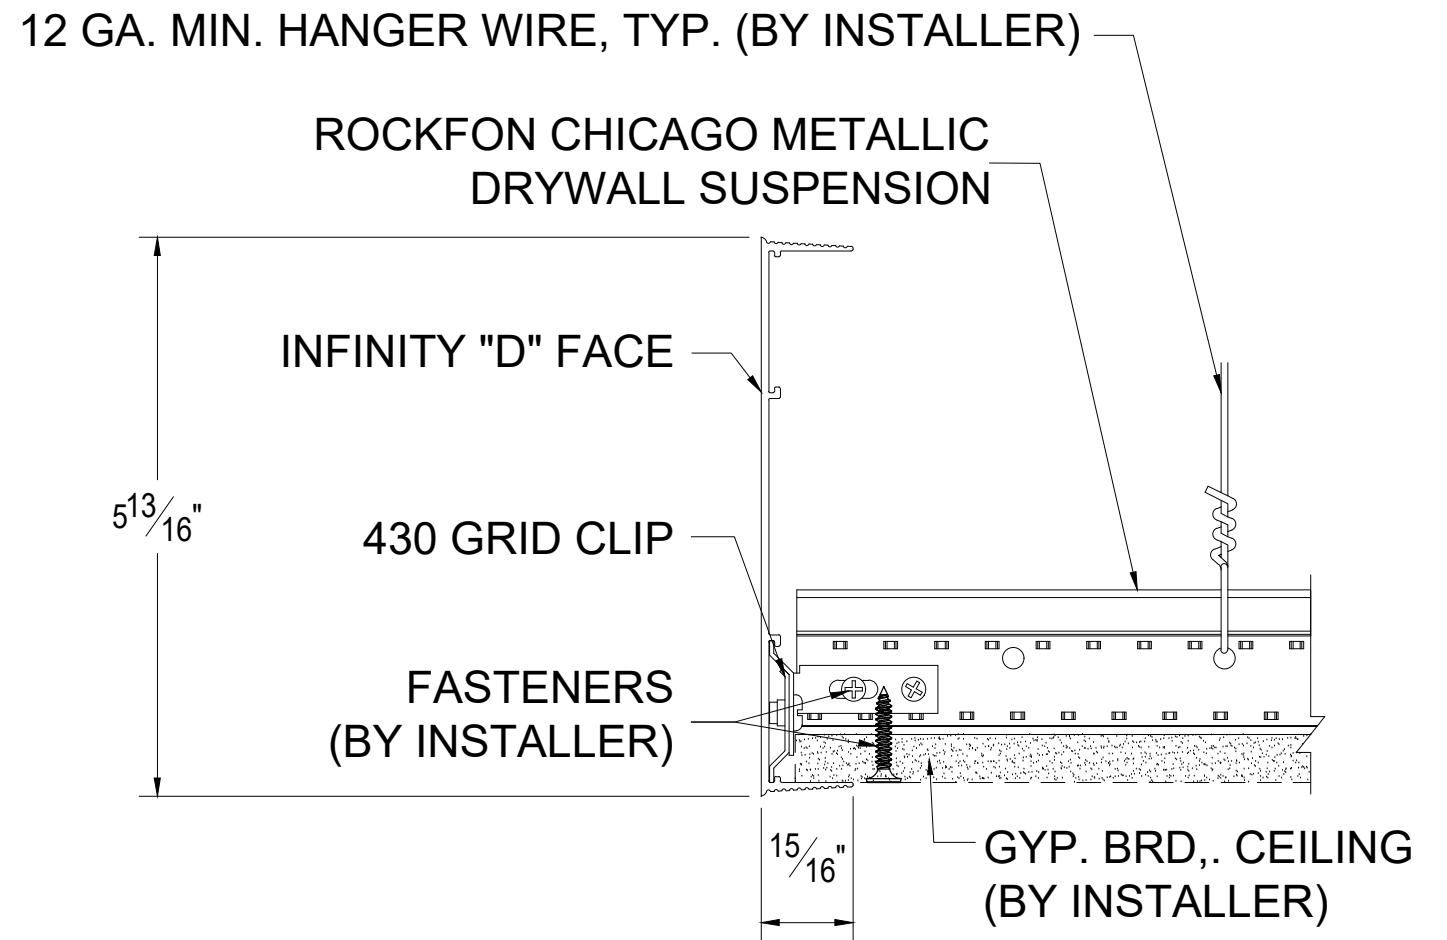

6" INFINITY D

THIS DOCUMENT IS THE PROPERTY OF ROCKFON. ANY UNAUTHORIZED COPYING, REPRODUCING OR FACSIMILIES WITHOUT THE EXPRESS WRITTEN CONSENT OF ROCKFON IS STRICTLY PROHIBITED.

4849 S. Austin Ave. Main Phone: (708) 563-4600
Chicago, IL 60638 Toll Free: (800) 323-7164
www.rockfon.com Fax: (800) 222-3744
mailinfo.na@rockfon.com

ENGINEERED DRYWALL INFINITY D

DATE: 03/20/24

REV.: -

SCALE: 6" = 1'-0"

DWG. BY:

REV. DATE:

DWG. NO.: