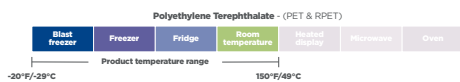

Product number	Brand	Description	Material	Color	Case Pack
YPL12N	Pactiv Evergreen	Flat Lid with Straw Slot for "A" Size Cups	PP	Clear	1,000
YLP20C	EarthChoice	Flat Lid with Straw Slot for "A" Size Cups	RPET	Clear	1,020
YLP20CNH	EarthChoice	Flat Lid without Straw Slot for "A" Size Cups	RPET	Clear	1,020
YPPDL12N	Pactiv Evergreen	Dome Lid with Hole for "A" Size Cups	PP	Clear	1,100
YDDL20C	EarthChoice	Dome Lid with Hole for "A" Size Cups	RPET	Clear	900
YDDL20CNH	EarthChoice	Dome Lid with No Hole for "A" Size Cups	RPET	Clear	900
YPL24N	Pactiv Evergreen	Flat Lid with Straw Slot for "B" Size Cups	PP	Clear	960
YLP24C	EarthChoice	Flat Lid with Straw Slot for "B" Size Cups	RPET	Clear	1,020
YLP24CNH	EarthChoice	Flat Lid without Straw Slot for "B" Size Cups	RPET	Clear	1,020
YPPDL24N	Pactiv Evergreen	Dome Lid with Hole for "B" Size Cups	PP	Clear	900
YDDL24C	EarthChoice	Dome Lid with Hole for "B" Size Cups	RPET	Clear	900
YDDL24CLH	EarthChoice	Dome Lid with Large Hole for "B" Size Cups	RPET	Clear	900
YDDL24CNH	EarthChoice	Dome Lid with No Hole for "B" Size Cups	RPET	Clear	900
YLP24CLESS1	EarthChoice	Strawless Sipper Lid for "B" Size Cups	RPET	Clear	1,080
YPL302N	Pactiv Evergreen	Flat Lid with Straw Slot for "Q" Size Cups	PP	Clear	1,000
YLP321CLESS1	EarthChoice	Strawless Sipper Lid for "Q" Size Cups	RPET	Clear	900
YPPDL32N	Pactiv Evergreen	Dome Lid with Hole for "Q" Size Cups	PP	Clear	975
YPL44N	Pactiv Evergreen	Flat Lid with Straw Slot for "R" Size Cup	PP	Clear	1,000
YLER44RB	Pactiv Evergreen	Flat Lid with Straw Slot for "R" Size Cup	HIPS	Translucent	1,000
YPPDL44N	Pactiv Evergreen	Dome Lid with Straw Slot for "R" Size Cup	PP	Clear	1,110
P45INSERT	Pactiv Evergreen	4.5 oz Insert for "A" Size Cold Cup	PET	Clear	1,224
PP04INSERT	Pactiv Evergreen	4 oz. Insert for "B" Size Cold Cup	PP	Clear	750