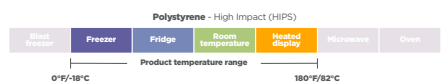

Product number	Brand	Description	Material	Color	Case Pack
YPL12N	Pactiv Evergreen	Flat Lid with Straw Slot for "A" Size Cups	PP	Clear	1,000
YLP20C	EarthChoice	Flat Lid with Straw Slot for "A" Size Cups	RPET	Clear	1,020
YLP20CNH	EarthChoice	Flat Lid without Straw Slot for "A" Size Cups	RPET	Clear	1,020
YPPDL12N	Pactiv Evergreen	Dome Lid with Hole for "A" Size Cups	PP	Clear	1,100
YDDL20C	EarthChoice	Dome Lid with Hole for "A" Size Cups	RPET	Clear	900
YDDL20CNH	EarthChoice	Dome Lid with No Hole for "A" Size Cups	RPET	Clear	900
YPL24N	Pactiv Evergreen	Flat Lid with Straw Slot for "B" Size Cups	PP	Clear	960
YLP24C	EarthChoice	Flat Lid with Straw Slot for "B" Size Cups	RPET	Clear	1,020
YLP24CNH	EarthChoice	Flat Lid without Straw Slot for "B" Size Cups	RPET	Clear	1,020
YPPDL24N	Pactiv Evergreen	Dome Lid with Hole for "B" Size Cups	PP	Clear	900
YDDL24C	EarthChoice	Dome Lid with Hole for "B" Size Cups	RPET	Clear	900
YDDL24CLH	EarthChoice	Dome Lid with Large Hole for "B" Size Cups	RPET	Clear	900
YDDL24CNH	EarthChoice	Dome Lid with No Hole for "B" Size Cups	RPET	Clear	900
YLP24CLESS1	EarthChoice	Strawless Sipper Lid for "B" Size Cups	RPET	Clear	1,080
YPL302N	Pactiv Evergreen	Flat Lid with Straw Slot for "Q" Size Cups	PP	Clear	1,000
YLP321CLESS1	EarthChoice	Strawless Sipper Lid for "Q" Size Cups	RPET	Clear	900
YPPDL32N	Pactiv Evergreen	Dome Lid with Hole for "Q" Size Cups	PP	Clear	975
YPL44N	Pactiv Evergreen	Flat Lid with Straw Slot for "R" Size Cup	PP	Clear	1,000
YLER44RB	Pactiv Evergreen	Flat Lid with Straw Slot for "R" Size Cup	HIPS	Translucent	1,000
YPPDL44N	Pactiv Evergreen	Dome Lid with Straw Slot for "R" Size Cup	PP	Clear	1,110
P45INSERT	Pactiv Evergreen	4.5 oz Insert for "A" Size Cold Cup	PET	Clear	1,224
PP04INSERT	Pactiv Evergreen	4 oz. Insert for "B" Size Cold Cup	PP	Clear	750