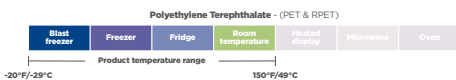

Recyclable** EarthChoice® RPET Cold Cup and Sundae Dishes

RPET Cups are made with a minimum of 25% post-consumer recycled (PCR) material.

**Recyclable - check locally, as they may not be recyclable in your area.