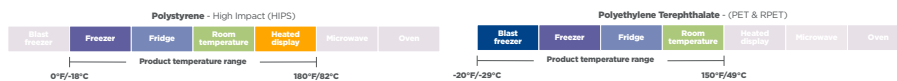

Translucent Cold Cups and Lids

Product Number	Brand	Description	Material	Color	Case Pack	Lid Match
YE3	Pactiv Evergreen	3 oz. Cold Cup	HIPS	Translucent	2,400	-
YE9A	Pactiv Evergreen	9 oz. Cold Cup	HIPS	Translucent	2,400	-
YE5A	Pactiv Evergreen	5 oz. Cold Cup	HIPS	Translucent	2,520	-
YE10A	Pactiv Evergreen	10 oz. Cold Cup	HIPS	Translucent	2,400	-
YE12A	Pactiv Evergreen	12 oz. Cold Cup	HIPS	Translucent	855	YLP16C
YE160	Pactiv Evergreen	16 oz. Cold Cup	HIPS	Translucent	960	YLP22C
YLP16C	EarthChoice	Flat Lid with Straw Slot for 12 oz. Cold Cup	RPET	Translucent	1,125	-
YLP22C	Pactiv Evergreen	Flat Lid with Straw Slot for 16 oz. Cold Cup	PET	Translucent	1,680	-