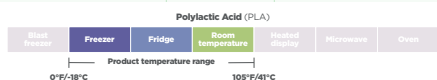

Product Number	Brand	Description	Material	Color	Case Pack	Lid Match			
						Flat	Sipper	Dome	Insert
9509117 GC7	Greenware	7 oz. Cold Cups	PLA	Clear	1,000	-	-	-	-
9509100 GC9OF	Greenware	9 oz. Old Fashioned "A" Size Cold Cups	PLA	Clear	1,000	LGC9/1214 LGC9/1214F	-	DLGC9/1214 DLGC9/1214NH	-
9509102 GC10	Greenware	10 oz. "C" Size Cold Cups	PLA	Clear	1,000	-	-	-	-
9509104 GC1214CL	Greenware	12/14 oz. Classic "A" Size Cold Cups	PLA	Clear	1,000	LGC9/1214 LGC9/1214F	-	DLGC9/1214 DLGC9/1214NH	GC14
9509133 GC12SNT	Greenware	12/14 oz. "B" Size Cold Cups	PLA	Clear	1,000	LGC12-24 LGC12-24F	SLGC12-24	DLGC12-24 DLGC12-24NH	GC14
9509138 GC16T	Greenware	16 oz. "B" Size Cold Cups	PLA	Clear	1,000	LGC12-24 LGC12-24F	SLGC12-24	DLGC12-24 DLGC12-24NH	GC14
9509106 GC16S	Greenware	16/18 oz. "B" Size Cold Cups	PLA	Clear	1,000	LGC12-24 LGC12-24F	SLGC12-24	DLGC12-24 DLGC12-24NH	GC14
9509135 GC20	Greenware	20 oz. "B" Size Cold Cups	PLA	Clear	1,000	LGC12-24 LGC12-24F	SLGC12-24	DLGC12-24 DLGC12-24NH	-
9509113 GC24	Greenware	24 oz. "B" Size Cold Cups	PLA	Clear	600	LGC12-24 LGC12-24F	SLGC12-24	DLGC12-24 DLGC12-24NH	-
9509144 GC32T	Greenware	32 oz. "D" Size Cold Cups	PLA	Clear	300	LGC32	-	-	-
9509126 GC1214CP	Greenware	12 oz. "A" Size Cold Cups, Flat Lids, and Cup Inserts Combo Pack	PLA	Clear	500	-	-	-	-
GC7SP01	Greenware	7 oz. Cold Cups with Print	PLA	Clear	1,000	-	-	-	-
GC9OFSP01	Greenware	9 oz. Old Fashioned "A" Size Cold Cups with Print	PLA	Clear	1,000	LGC9/1214 LGC9/1214F	-	DLGC9/1214 DLGC9/1214NH	GC14
GC10SP01	Greenware	10 oz. "C" Size Cold Cups with Print	PLA	Clear	1,000	-	-	-	-
GC1214SP01	Greenware	12/14 oz. Classic "A" Size Cold Cups with Print	PLA	Clear	1,000	LGC9/1214 LGC9/1214F	-	DLGC9/1214 DLGC9/1214NH	GC14
GC12SSP01	Greenware	12/14 oz. "B" Size Cups with Print	PLA	Clear	1,000	LGC12-24 LGC12-24F	SLGC12-24	DLGC12-24 DLGC12-24NH	GC14
GC16TSP01	Greenware	16 oz. "B" Size Cold Cups with Print	PLA	Clear	1,000	LGC12-24 LGC12-24F	SLGC12-24	DLGC12-24 DLGC12-24NH	GC14
GC16SSP01	Greenware	16/18 oz. "B" Size Cold Cups with Print	PLA	Clear	1,000	LGC12-24 LGC12-24F	SLGC12-24	DLGC12-24 DLGC12-24NH	GC14
GC20SP01	Greenware	20 oz. "B" Size Cold Cups with Print	PLA	Clear	1,000	LGC12-24 LGC12-24F	SLGC12-24	DLGC12-24 DLGC12-24NH	-
GC24SP01	Greenware	24 oz. "B" Size Cold Cups with Print	PLA	Clear	600	LGC12-24 LGC12-24F	SLGC12-24	DLGC12-24 DLGC12-24NH	-
GC32TSP01	Greenware	32 oz. "D" Size Cold Cups with Print	PLA	Clear	300	LGC32	-	-	-