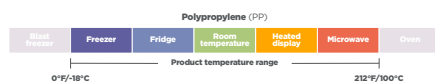

Product number	Brand	Description	Material	Color	Case Pack
YPL12N	Pactiv Evergreen	Flat Lid with Straw Slot for "A" Size Cups	PP	Clear	1,000
YLP20C	EarthChoice	Flat Lid with Straw Slot for "A" Size Cups	RPET	Clear	1,020
YLP20CNH	EarthChoice	Flat Lid without Straw Slot for "A" Size Cups	RPET	Clear	1,020
YPPDL12N	Pactiv Evergreen	Dome Lid with Hole for "A" Size Cups	PP	Clear	1,100
YDDL20C	EarthChoice	Dome Lid with Hole for "A" Size Cups	RPET	Clear	900
YDDL20CNH	EarthChoice	Dome Lid with No Hole for "A" Size Cups	RPET	Clear	900
YPL24N	Pactiv Evergreen	Flat Lid with Straw Slot for "B" Size Cups	PP	Clear	960
YLP24C	EarthChoice	Flat Lid with Straw Slot for "B" Size Cups	RPET	Clear	1,020
YLP24CNH	EarthChoice	Flat Lid without Straw Slot for "B" Size Cups	RPET	Clear	1,020
YPPDL24N	Pactiv Evergreen	Dome Lid with Hole for "B" Size Cups	PP	Clear	900
YDDL24C	EarthChoice	Dome Lid with Hole for "B" Size Cups	RPET	Clear	900
YDDL24CLH	EarthChoice	Dome Lid with Large Hole for "B" Size Cups	RPET	Clear	900
YDDL24CNH	EarthChoice	Dome Lid with No Hole for "B" Size Cups	RPET	Clear	900
YLP24CLESS1	EarthChoice	Strawless Sipper Lid for "B" Size Cups	RPET	Clear	1,080
YPL302N	Pactiv Evergreen	Flat Lid with Straw Slot for "Q" Size Cups	PP	Clear	1,000
YLP321CLESS1	EarthChoice	Strawless Sipper Lid for "Q" Size Cups	RPET	Clear	900
YPPDL32N	Pactiv Evergreen	Dome Lid with Hole for "Q" Size Cups	PP	Clear	975
YPL44N	Pactiv Evergreen	Flat Lid with Straw Slot for "R" Size Cup	PP	Clear	1,000
YLER44RB	Pactiv Evergreen	Flat Lid with Straw Slot for "R" Size Cup	HIPS	Translucent	1,000
YPPDL44N	Pactiv Evergreen	Dome Lid with Straw Slot for "R" Size Cup	PP	Clear	1,110
P45INSERT	Pactiv Evergreen	4.5 oz Insert for "A" Size Cold Cup	PET	Clear	1,224
PP04INSERT	Pactiv Evergreen	4 oz. Insert for "B" Size Cold Cup	PP	Clear	750