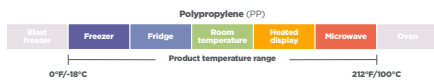

Recyclable** Nexclear® Polypropylene (PP) Cold Cups

**Recyclable - check locally, as they may not be recyclable in your area.

Product Number	Fabri-Kal Number	Brand	Description	Material	Color	Case Pack	Lid Match		
							Flat	Dome	Insert
9507000	NC7	Fabri-Kal	7 oz. Cold Cup	PP	Clear	1,000	LKC9/10 LKC9/10F	-	-
9507004	NC90F	Fabri-Kal	9 oz. Old Fashioned Cold Cup	PP	Clear	1,000	LKC12/20FX LKC12/20F	DLKC12/20NH	CI4
9507008	NC10	Fabri-Kal	10 oz. Cold Cup	PP	Clear	1,000	LKC9/10 LKC9/10F	-	-
9507060	NC12S	Fabri-Kal	12/14 oz. Cold Cup	PP	Clear	1,000	LKC16/24FX LKC16/24F	DLKC16/24 DLKC16/24S DLKC16/24NH	CI4 CI4W
9507062	NC16S	Fabri-Kal	16/18 oz. Cold Cup	PP	Clear	1,000	LKC16/24FX LKC16/24F	DLKC16/24 DLKC16/24S DLKC16/24NH	CI4 CI4W
9507065	NC20	Fabri-Kal	20 oz. Cold Cup	PP	Clear	1,000	LKC16/24FX LKC16/24F	DLKC16/24 DLKC16/24S DLKC16/24NH	CI4 CI4W
9507076	NC24	Fabri-Kal	24 oz. Cold Cup	PP	Clear	600	LKC16/24FX LKC16/24F	DLKC16/24 DLKC16/24S DLKC16/24NH	CI4W