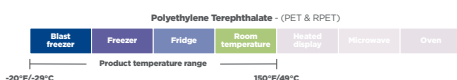

Product Number	Fabri-Kal Number	Brand	Description	Material	Color	Case Pack	Lid Match			
							Flat	Sipper	Dome	Insert
9505264	KC7	Fabri-Kal	7 oz. Cold Cup	PET	Clear	1,000	-	-	-	-
9502048	KC9T	Fabri-Kal	9 oz. Cold Cup	PET	Clear	1,000	LKC9/10 LKC9/10F	-	-	-
9502040	KC9OF	Fabri-Kal	9 oz. Old Fashioned Cold Cup	PET	Clear	1,000	LKC12/20FX LKC12/20F	-	DLKC12/20NH	CI4
9502050	KC10	Fabri-Kal	10 oz. Cold Cup	PET	Clear	1,000	LKC9/10 LKC9/10F	-	-	-
9505265	KC12T	Fabri-Kal	12 oz. Cold Cup	PET	Clear	1,000	-	-	-	-
9502053	KC1214CL	Fabri-Kal	12/14 oz. Classic Cold Cup	PET	Clear	1,000	LKC12/20FX LKC12/20F	-	DLKC12/20NH	CI4
9502120	KC12SNT	Fabri-Kal	12/14 oz. Cold Cup	PET	Clear	1,000	LKC16/24FX LKC16/24F	SLKC12/24	DLKC16/24 DLKC16/24S DLKC16/24NH	CI4 CI4W
9502095	KC16T	Fabri-Kal	16 oz. Cold Cup	PET	Clear	1,000	LKC16/24FX LKC16/24F	SLKC12/24	DLKC16/24 DLKC16/24S DLKC16/24NH	CI4 CI4W
9502055	KC16S	Fabri-Kal	16/18 oz. Cold Cup	PET	Clear	1,000	LKC16/24FX LKC16/24F	SLKC12/24	DLKC16/24 DLKC16/24S DLKC16/24NH	CI4 CI4W
9502122	KC20	Fabri-Kal	20 oz. Cold Cup	PET	Clear	1,000	LKC16/24FX LKC16/24F	SLKC12/24	DLKC16/24 DLKC16/24S DLKC16/24NH	CI4W
9502074	KC24	Fabri-Kal	24 oz. Cold Cup	PET	Clear	600	LKC16/24FX LKC16/24F	SLKC12/24	DLKC16/24 DLKC16/24S DLKC16/24NH	CI4W
9502075	KC32	Fabri-Kal	32 oz. Cold Cup	PET	Clear	300	LS636FX	-	DLKC32S	-
9502126	KC124CP	Fabri-Kal	12/14 oz. Cold Cup, Flat Lid, and Cup Insert - Combo Pack	PET	Clear	500	-	-	-	-
9502087	KC16CP	Fabri-Kal	16/18 oz. Cold cup and Flat Lid - Combo Pack	PET	Clear	600	-	-	-	-