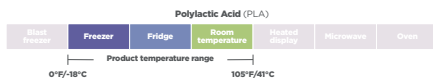

Greenware® Compostable* PLA Lids and Inserts for Cold Cups

*Commercially compostable only. Facilities may not exist in your area. Not suitable for home composting.

Product Number	Fabri-Kal Number	Brand	Description	Material	Color	Case Pack
9509111	LGC9/1214	Greenware	Flat X-Slot Lids for "A" Size Cups	PLA	Clear	1,000
9509112	LGC12-24	Greenware	Flat X-Slot Lids for "B" Size Cups	PLA	Clear	1,000
9509130	LGC32	Greenware	Flat X-Slot Lids for "D" Size Cups	PLA	Clear	1,000
9509127	LGC9/1214F	Greenware	Flat Lids with No Slot for "A" Size Cups	PLA	Clear	1,000
9509128	LGC12-24F	Greenware	Flat Lids with No Slot for "B" Size Cups	PLA	Clear	1,000
9509132	SLGC12-24	Greenware	Strawless Sipper Lids for "B" Size Cups	PLA	Clear	1,000
9509120	DLGC9/1214	Greenware	Dome Lids with 1" Hole for "A" Size Cups	PLA	Clear	1,000
9509122	DLGC12-24	Greenware	Dome Lids with 1" Hole for "B" Size Cups	PLA	Clear	1,000
9509121	DLGC9/1214NH	Greenware	Dome Lids with No Hole for "A" Size Cups	PLA	Clear	1,000
9509123	DLGC12-24NH	Greenware	Dome Lids with No Hole for "B" Size Cups	PLA	Clear	1,000
9509125	GCI4	Greenware	4 oz. Insert for Cold Cups	PLA	Clear	1,000