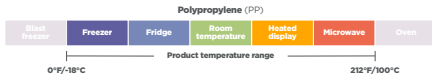

^o Items are only available for custom printing.