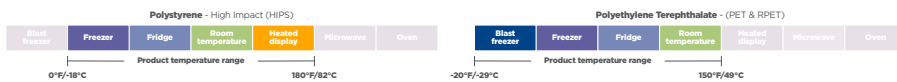

RK Translucent Cold Cups and Lids

Product Number	Fabri-Kal Number	Brand	Description	Material	Color	Case Pack	Lid Match
9500018	RK3	Fabri-Kal	3 oz. Cold Cup	HIPS	Translucent	2,500	-
9508020	RK5	Fabri-Kal	5 oz. Cold Cup	HIPS	Translucent	2,500	-
9508022	RK7	Fabri-Kal	7 oz. Cold Cup	HIPS	Translucent	2,500	-
9508024	RK9	Fabri-Kal	9 oz. Cold Cup	HIPS	Translucent	2,500	LKC9/10 LKC9/10F
9508026	RK10	Fabri-Kal	10 oz. Cold Cup	HIPS	Translucent	2,500	LKC9/10 LKC9/10F
9508028	RK12	Fabri-Kal	12 oz. Cold Cup	HIPS	Translucent	1,000	-
9508030	RK14	Fabri-Kal	14 oz. Cold Cup	HIPS	Translucent	1,000	-
9508032	RK16	Fabri-Kal	16 oz. Cold Cup	HIPS	Translucent	1,000	LRK16/20 LKC12/20FX LKC12/20F
9508053	LKC9/10	Fabri-Kal	Flat Lid with Straw Slot for Cold Cup	PET	Clear	2,500	-
9508068	LKC9/10F	Fabri-Kal	Flat Lid with No Straw Slot for Cold Cup	PET	Clear	2,500	-
9508217	LRK16/20	Fabri-Kal	Flat Lid with Straw Slow and Flavor Buttons for 16 oz. Translucent Cold Cup	HIPS	Translucent	1,000	-
9508076	LKC12/20FX	Fabri-Kal	Flat Lid with Straw Slot for Cold Cup	PET	Clear	1,000	-
9508056	LKC12/20F	Fabri-Kal	Flat Lid with No Straw Slot for Cold Cup	PET	Clear	1,000	-