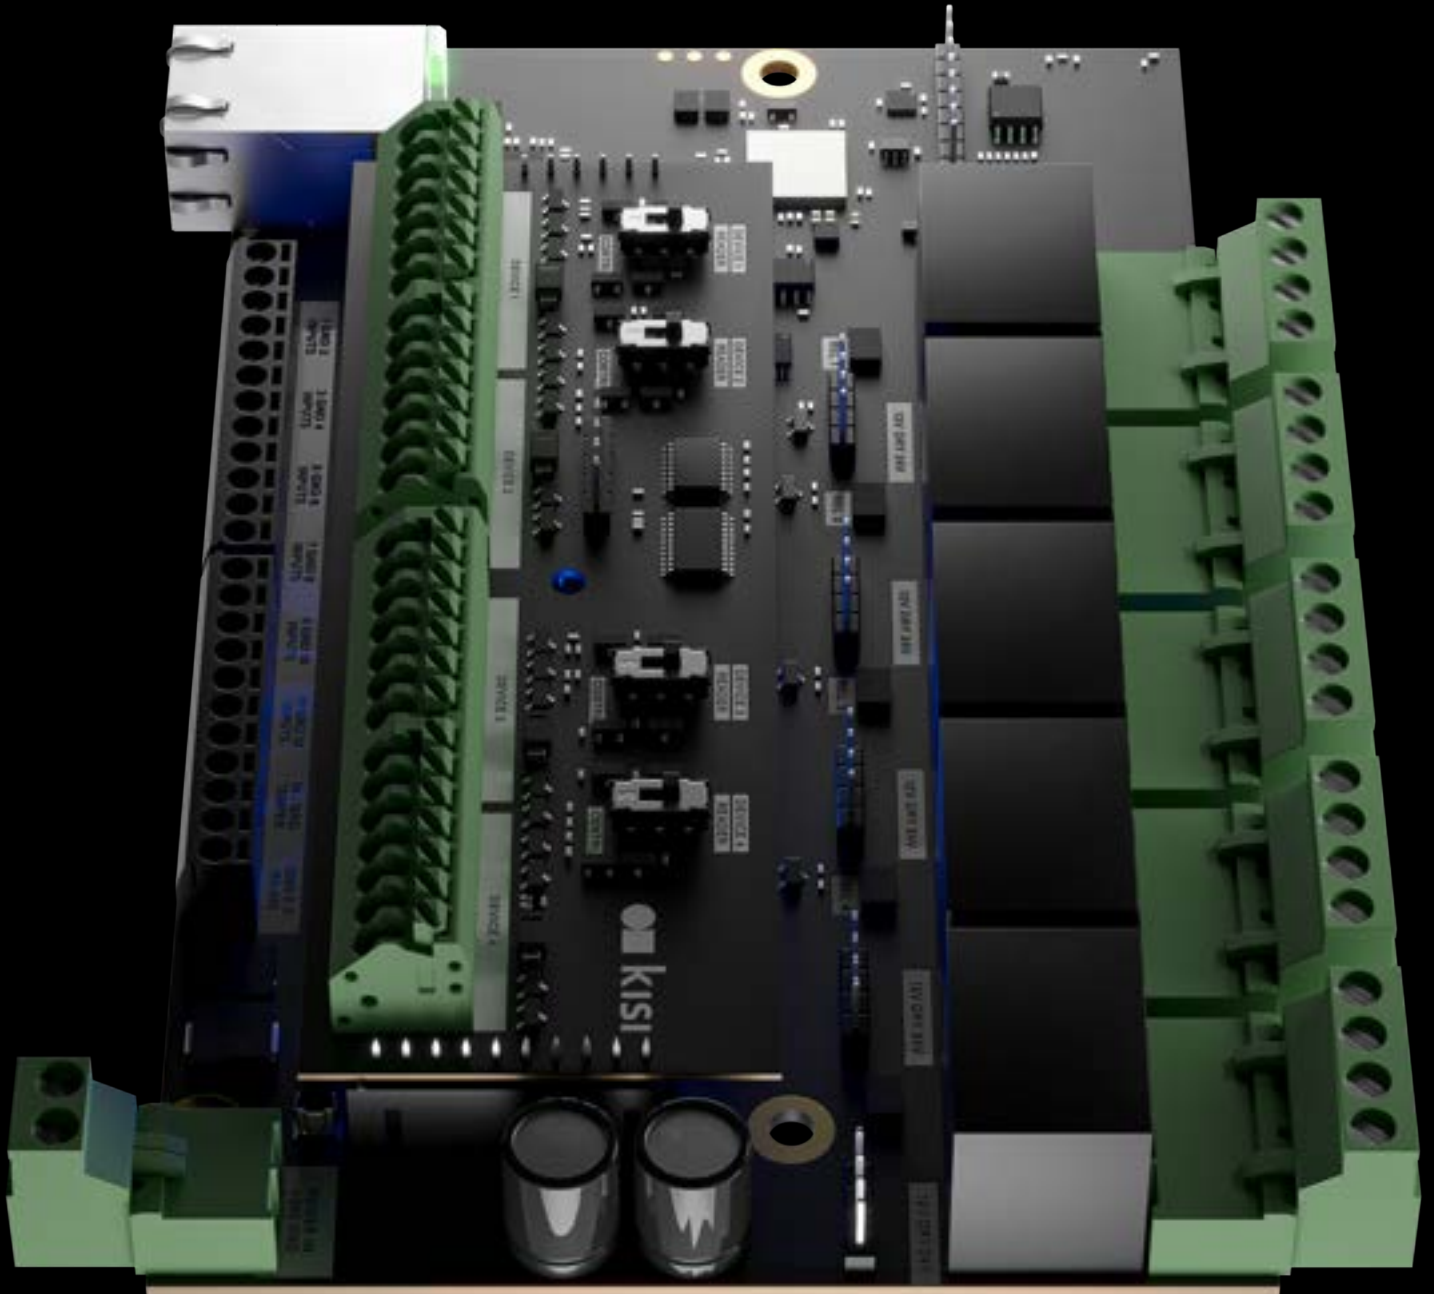

Controller Pro 2
Wiegand board