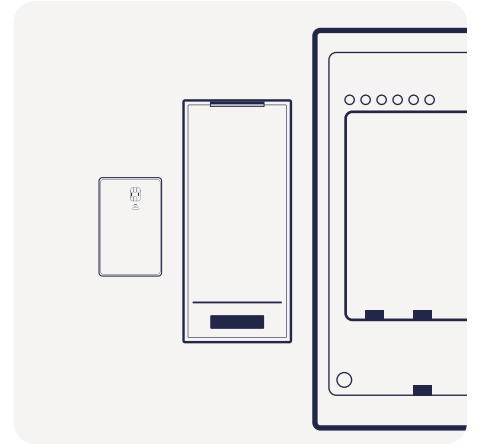

Normal Upgrade

You already invested in your access control system

Thanks to the Wiegand board, Kisi allows for minimal invasive & cost efficient upgrade to the cloud

Migrating your legacy system to the cloud