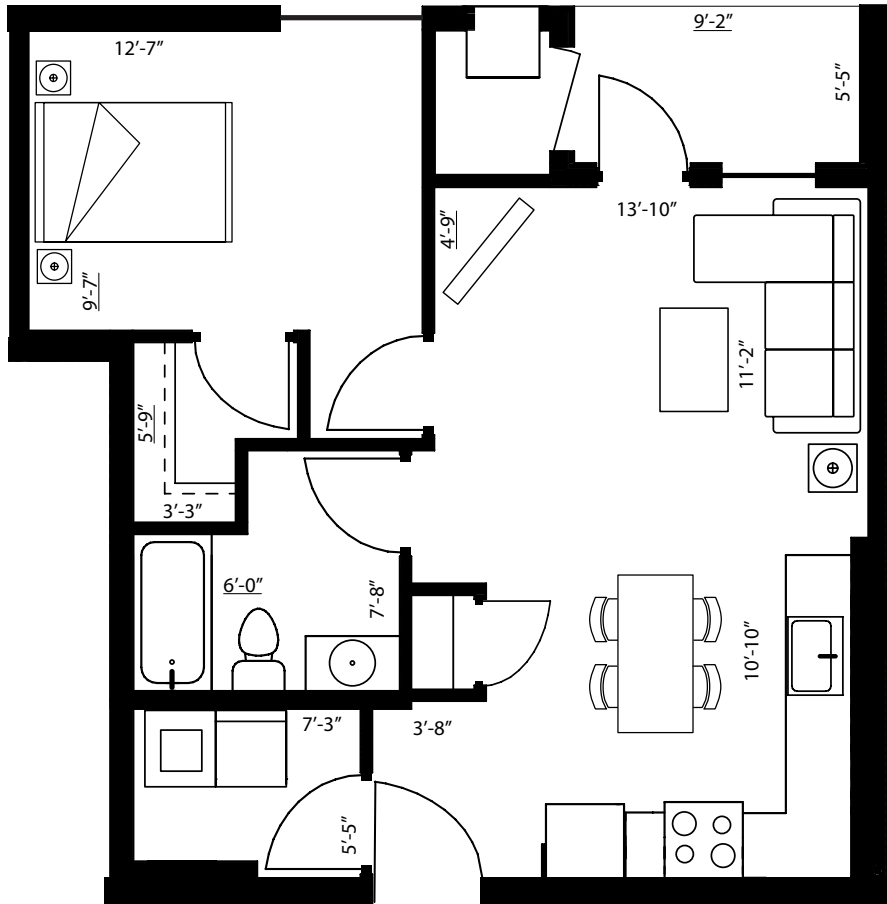

Orchid

1 Bedroom

UNIT SIZE: 728 SQ. FT.

Primary Bedroom: 12'-7" x 9'-7"

Kitchen: 10'-10" x 13'-10"

Living Room: 11'-2" x 13'-10"

*approximate dimensions only, subject to change without notice

PARK PLACE II