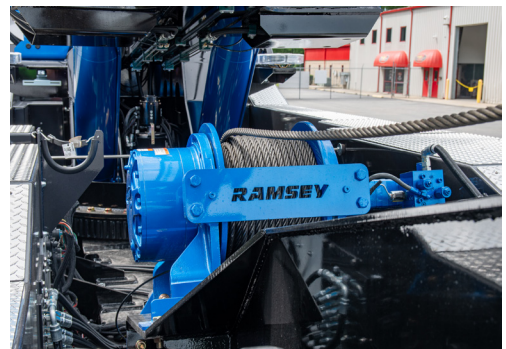

Jerr-Dan Rotators & Heavy Wreckers are all capable heavy-duty recovery and towing solutions. Each offering unique features and customization options, they are designed to meet the demands of challenging recoveries, stabilize loads effectively, provide exceptional pulling capacity, leverage sufficient power, and cater to the specific needs of operators.