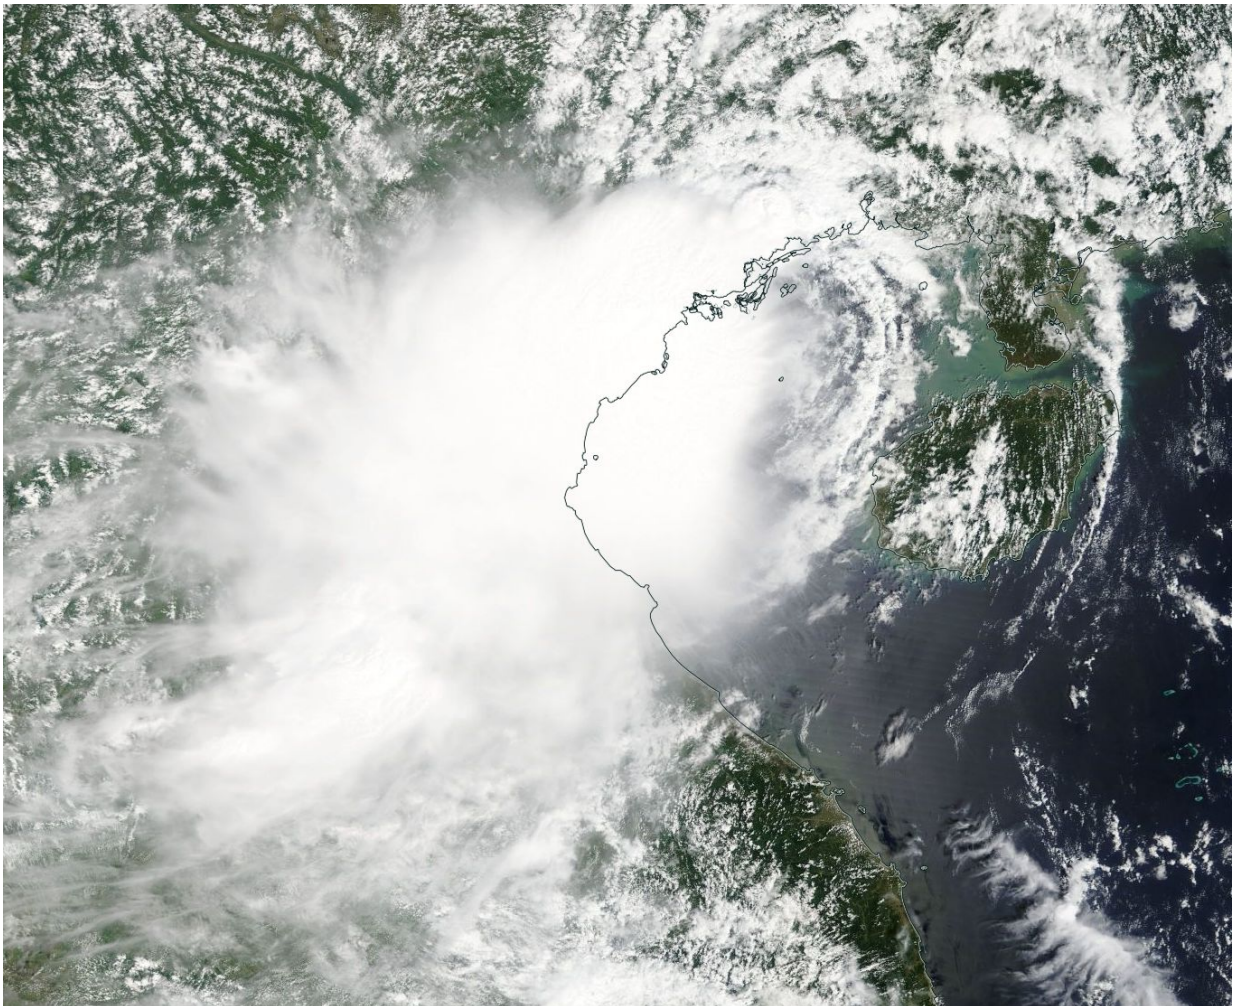

NASA sees short-lived Tropical Depression 22W make landfall

September 25 2017

The MODIS instrument that flies aboard NASA's Terra satellite captured a visible picture of the depression on Sept. 24, in the afternoon (local time). The depression appeared asymmetric from northeast to southwest over the Vietnam coast. Response Team Credit: NASA Goddard MODIS Rapid

NASA's Terra satellite captured the landfall of Tropical Depression 22W in northern Vietnam. The Depression only existed for two days before it made landfall and began dissipating.

Tropical Depression 22W formed in the South China Sea just west of the northern Philippines on Sept. 23 around 5 p.m. EDT (2100 UTC) and moved across Hainan and into northern Vietnam.

The MODIS instrument or Moderate Resolution Imaging Spectroradiometer that flies aboard NASA's Terra satellite captured a visible picture of the [depression](#) on Sept. 24, in the afternoon (local time). The depression appeared asymmetric from northeast to southwest over the Vietnam coast.

The Joint Typhoon Warning Center issued their final advisory on the system on Monday, Sept. 25 at 5 a.m. EDT (0900 UTC). At that time 22W had already made [landfall](#) in northern Vietnam and was centered near 21.1 degrees north latitude and 106.9 degrees east longitude, about 56 miles east of Hanoi, Vietnam.