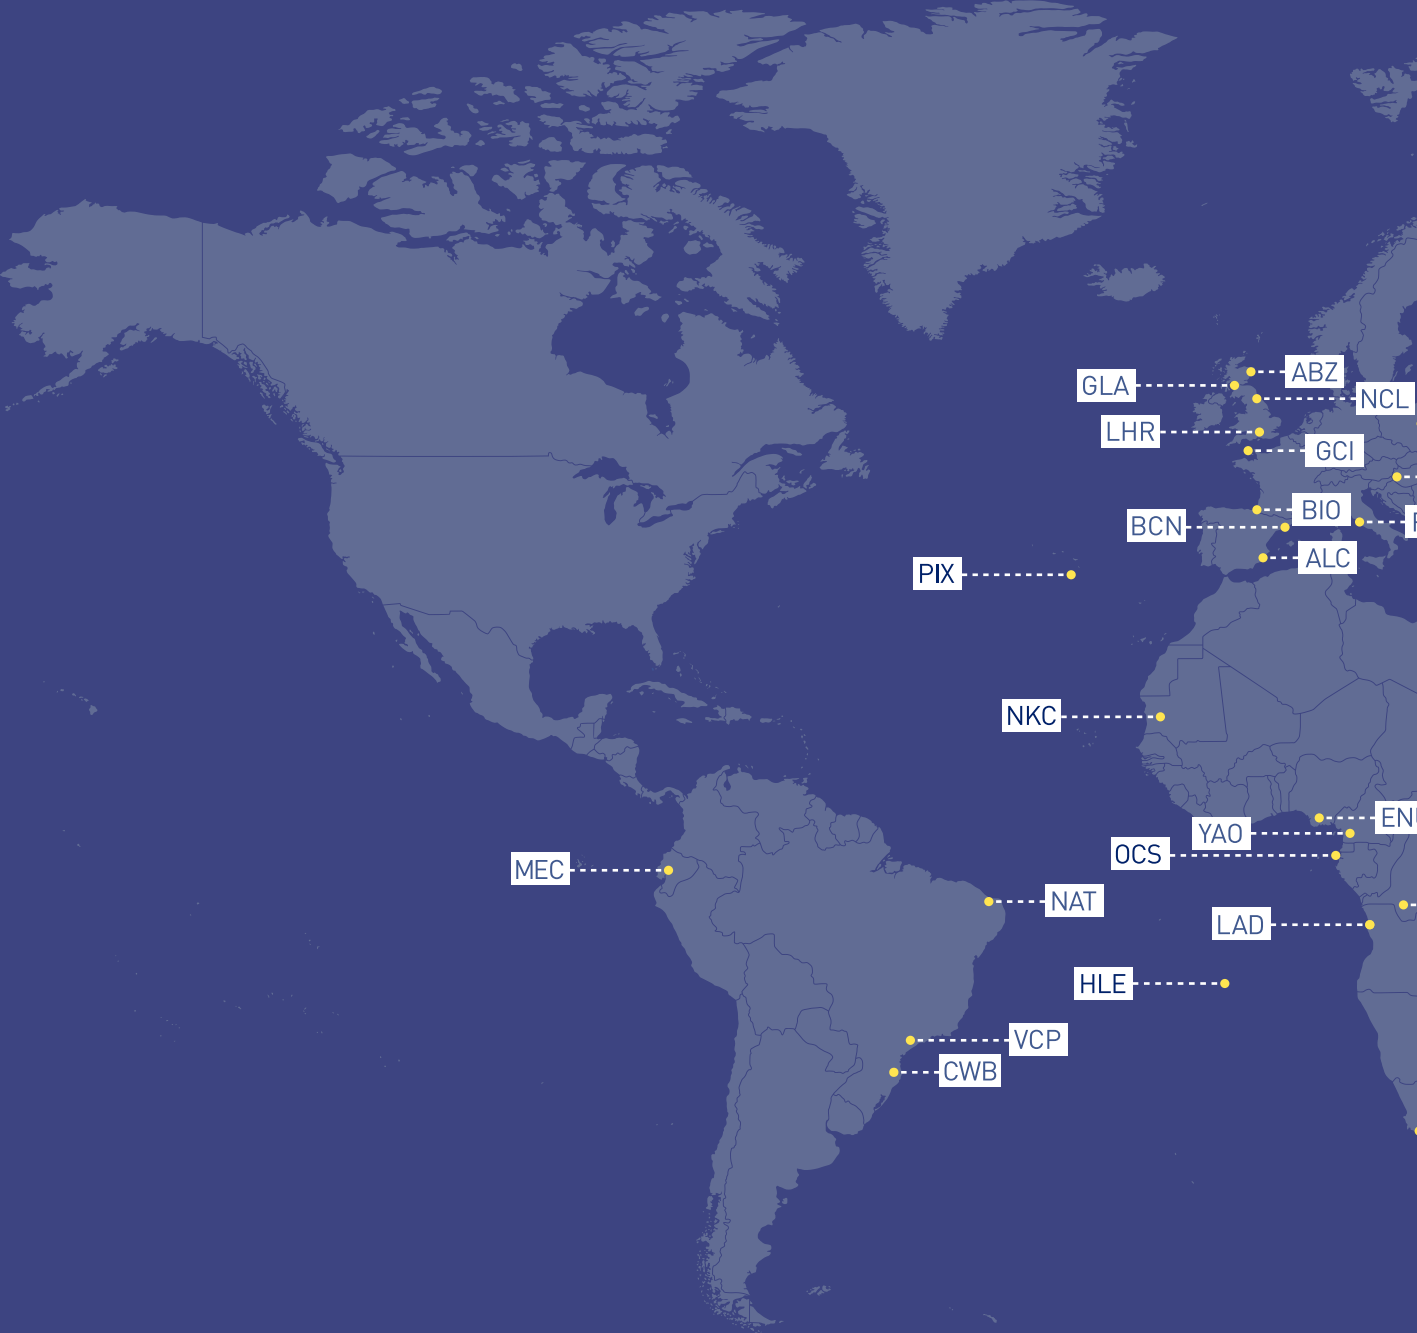

pollite
frangible structures

Sydney Airport

Global Presence

Pollite are one of the largest manufacturers of fibreglass masts in Europe with an international presence that spans across Europe, Asia, South America, the Middle East and Australasia.

- ⦿ Aberdeen
- ⦿ Addis Ababa
- ⦿ Alicante
- ⦿ Bangkok
- ⦿ Barcelona
- ⦿ Bilbao
- ⦿ Bratislava
- ⦿ Bukhara
- ⦿ Can Tho
- ⦿ Curitiba
- ⦿ Dhaka
- ⦿ Doha
- ⦿ Dubai
- ⦿ Enugu
- ⦿ Gan
- ⦿ Glasgow
- ⦿ Guernsey
- ⦿ Hakkari
- ⦿ Hambantota
- ⦿ Heathrow
- ⦿ Islamabad
- ⦿ Ivato, Madagascar
- ⦿ Khartoum
- ⦿ Launceston
- ⦿ Luanda
- ⦿ Manta
- ⦿ Mary
- ⦿ Masirah
- ⦿ Napier
- ⦿ Natal
- ⦿ Newcastle
- ⦿ Ouessou
- ⦿ Phu Quoc
- ⦿ Radom
- ⦿ Riga
- ⦿ Rome
- ⦿ Singapore
- ⦿ Sydney
- ⦿ Ufa
- ⦿ Ulaanbaatar
- ⦿ Viracopos
- ⦿ Waterkloof
- ⦿ Yaounde
- ⦿ Zafer

Stop Bars

5

Ultra High Approach Masts

6

RVR / Visibility Masts

7

Approach Masts

8

Externally Lit Wind Direction Indicator

Product Locations

The map below shows a typical runway structure, with Pollite products placed throughout the airfield.

Heathrow Airport

Pollite | 38 Borough Road, Darlington, DL1 1SW, United Kingdom
Email: info@pollite.com | **Telephone:** +44 (0) 1325 355 525