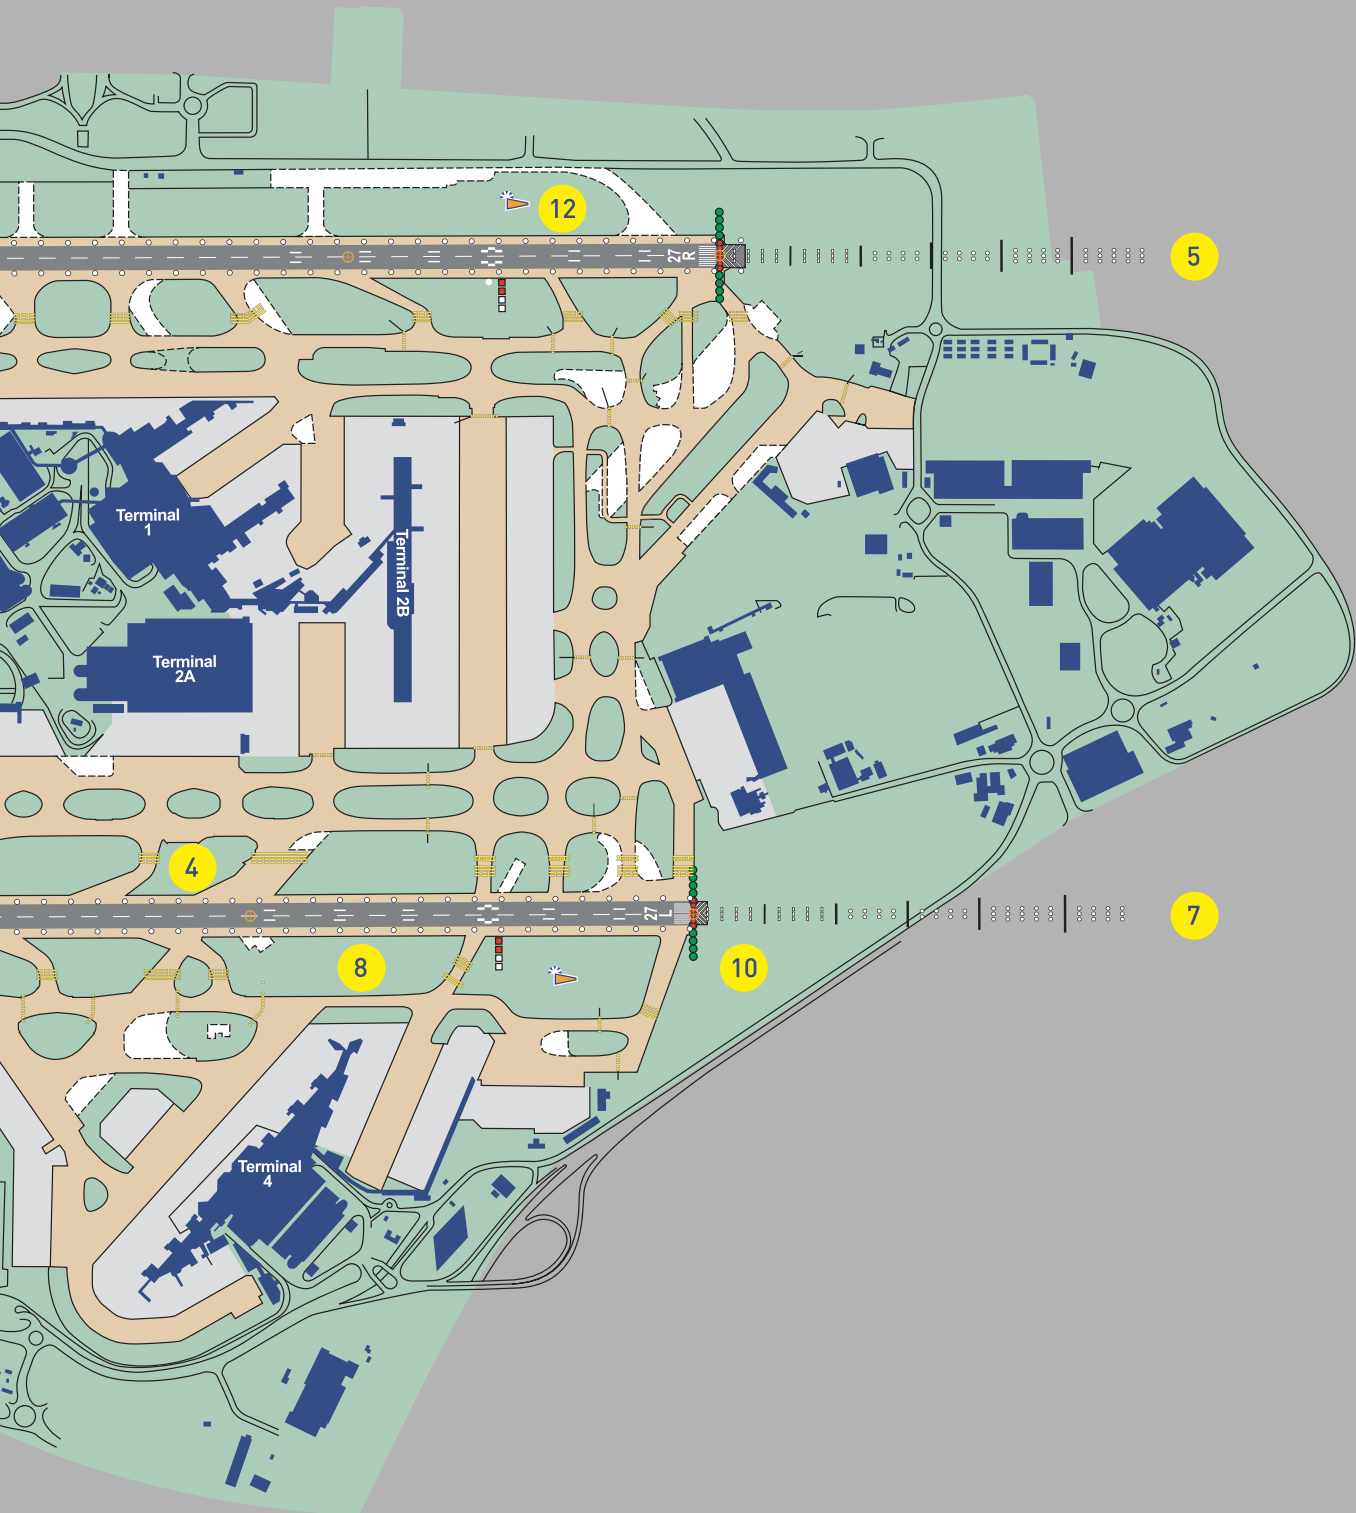

Stop Bars

5

Ultra High Approach Masts

6

RVR / Visibility Masts

7

Approach Masts

8

Multifunction FOD / Camera Tower

9

Internally Lit Wind Direction Indicator

10

Noise Monitoring Mast

11

Frangible Fencing

12

Externally Lit Wind Direction Indicator

Product Locations

The map below shows a typical runway structure, with Pollite products placed throughout the airfield.

Heathrow Airport

Pollite | 38 Borough Road, Darlington, DL1 1SW, United Kingdom
Email: info@pollite.com | **Telephone:** +44 (0) 1325 355 525