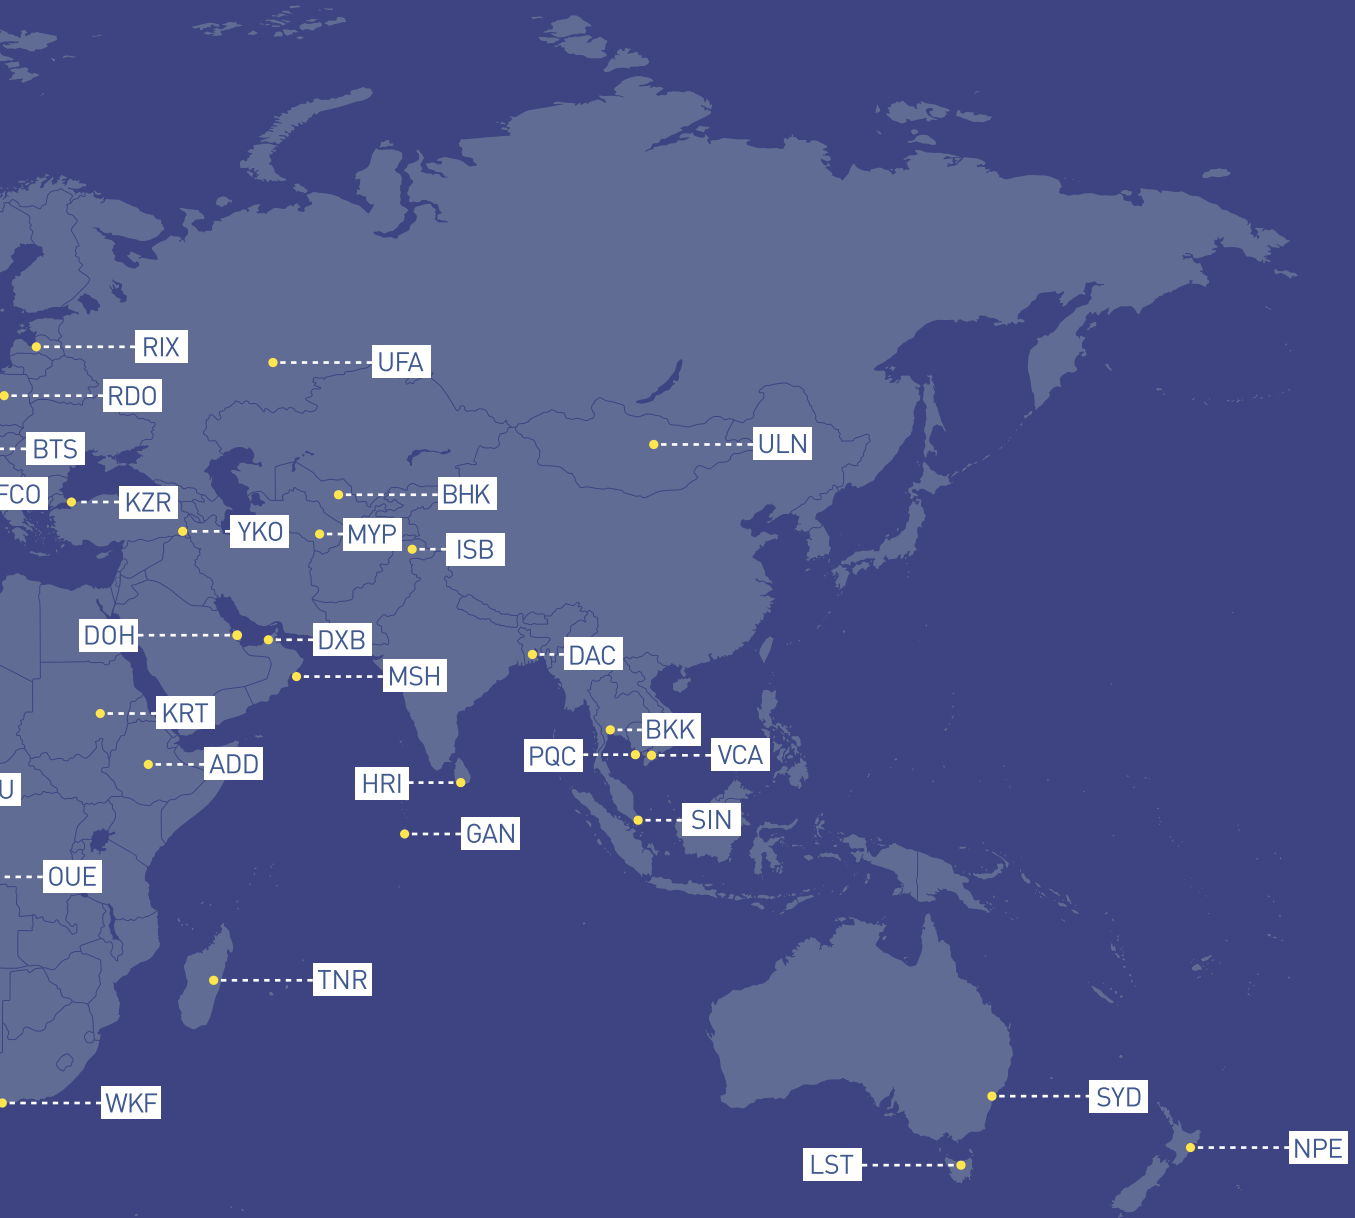

pollite
frangible structures

Sydney Airport

Global Presence

Pollite are one of the largest manufacturers of fibreglass masts in Europe with an international presence that spans across Europe, Asia, South America, the Middle East and Australasia.

- ⦿ Aberdeen
- ⦿ Addis Ababa
- ⦿ Alicante
- ⦿ Bangkok
- ⦿ Barcelona
- ⦿ Bilbao
- ⦿ Bratislava
- ⦿ Bukhara
- ⦿ Can Tho
- ⦿ Curitiba
- ⦿ Dhaka
- ⦿ Doha
- ⦿ Dubai
- ⦿ Enugu
- ⦿ Gan
- ⦿ Glasgow
- ⦿ Guernsey
- ⦿ Hakkari
- ⦿ Hambantota
- ⦿ Heathrow
- ⦿ Islamabad
- ⦿ Ivato, Madagascar
- ⦿ Khartoum
- ⦿ Launceston
- ⦿ Luanda
- ⦿ Manta
- ⦿ Mary
- ⦿ Masirah
- ⦿ Napier
- ⦿ Natal
- ⦿ Newcastle
- ⦿ Ouessou
- ⦿ Phu Quoc
- ⦿ Radom
- ⦿ Riga
- ⦿ Rome
- ⦿ Singapore
- ⦿ Sydney
- ⦿ Ufa
- ⦿ Ulaanbaatar
- ⦿ Viracopos
- ⦿ Waterkloof
- ⦿ Yaounde
- ⦿ Zafer

Stop Bars

5

Ultra High Approach Masts

6

RVR / Visibility Masts

7

Approach Masts

8

Externally Lit Wind Direction Indicator

Product Locations

The map below shows a typical runway structure, with Pollite products placed throughout the airfield.

Heathrow Airport

Pollite | 38 Borough Road, Darlington, DL1 1SW, United Kingdom
Email: info@pollite.com | **Telephone:** +44 (0) 1325 355 525