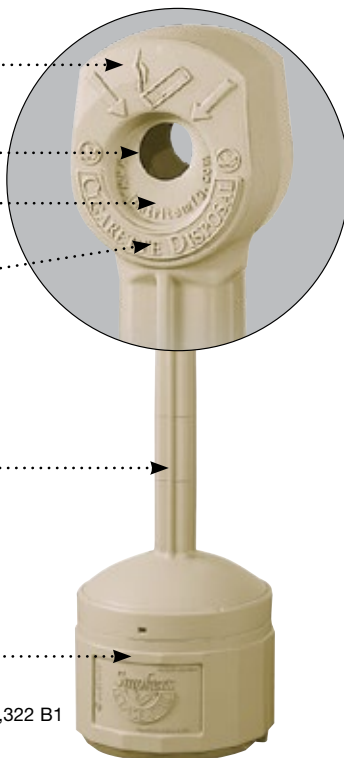

## Smoker's Cease Fire® Cigarette-Butt Receptacles

Keep entrances clean from cigarette litter—fire tested and approved for safety by FM Approvals

Made of flame-retardant and sturdy polyethylene, this low maintenance smoker's friend won't rust, dent or crack. Innovative self-extinguishing design safely collects unsightly cigarette litter and reduces the risk of fire. Tie-down notches offer security and greater stability under severe weather conditions.

Large covered head dissipates heat and keeps rain out

A 1-1/2-in (38-mm) opening easily accepts butts and discourages waste from being dropped in

Extinguishing spot

Molded-in graphics easily identify opening for cigarette butt disposal

Large internal neck cavity minimizes clogging

Broad 16-1/2-in (419-mm) base for stability

Patent: US 6,626,322 B1

Attractive design in five colors hides cigarette litter

Description	Color	Dimensions H x Dia	Approv/Lstg Regulation	Capacity	Model No	Ship Wt lb/kg
Original Smoker's Cease Fire®	Pewter Gray	38.5 x 16.5 in 978 x 419 mm	FM	4 Gallons 15 L	26800	11/5
Original Smoker's Cease Fire®	Adobe Beige				26800B	
Original Smoker's Cease Fire®	Deco Black				26800D	
Original Smoker's Cease Fire®	Terra Cotta				26800T	
Original Smoker's Cease Fire®	Forest Green				26800G	
Disposable Bucket Liner - 10 pack with twist ties. Fits any bucket 11.75 W x 10 in H (298 W x 254 mm H)			FM*		26827	2/1
Bucket Liner Master Pack - 25 packs of ten with twist ties					26830	35/16

\*Use of liner with receptacle as a system is FM-approved

for Cigarette Butts