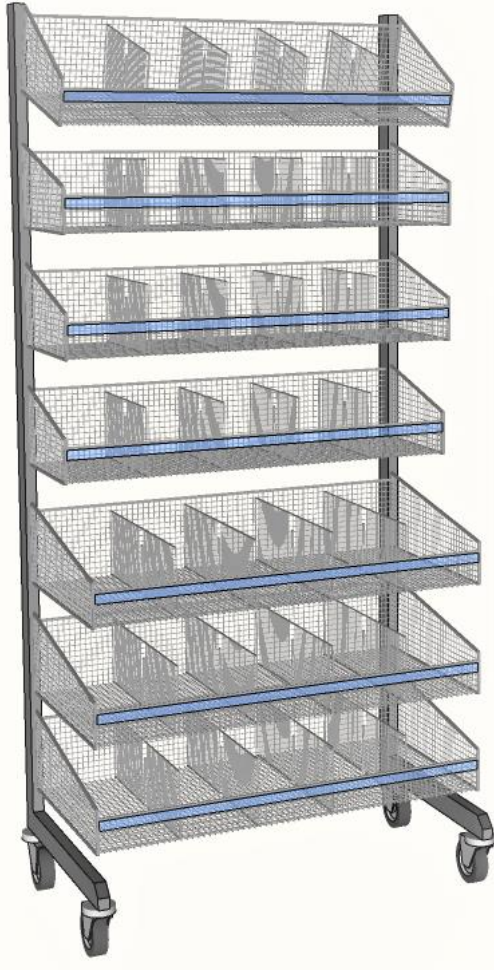

Q-WALL Shelving

www.qcstorage.net

Our Q-Wall series of shelving units will eliminate the need for dusty plastic bins for smaller items!

Q-Wall is Available in Widths of 18", 36" and 48" in Both Single- and Double-Sided Units

Mobile Q-Wall Units

Wall Mounted Q-Wall Sections