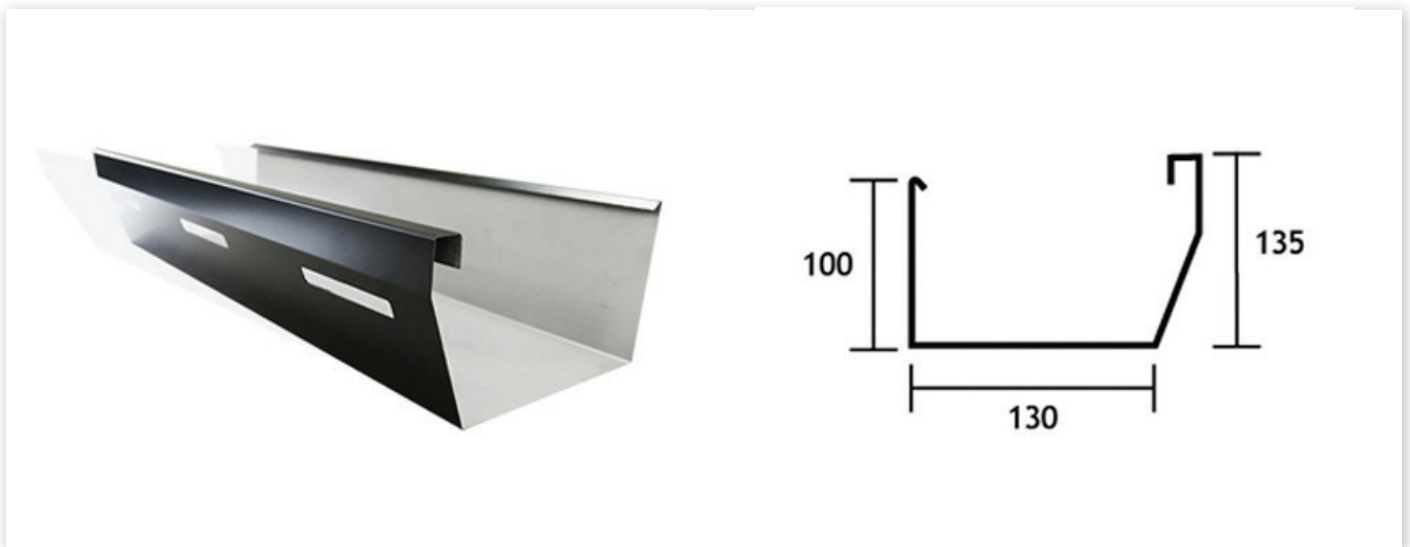

High Front Commercial Eaves Gutter

Available in an unpainted Zinalume® finish, or a large range of Colorbond® colours to suit any environment, High Front Commercial Eaves Gutters are great for high rainfall areas due to its ability to carry away larger amounts of water.

High Front Commercial Eaves Guttering owes its stylish look to the lack of visible tiles or roof cladding. Due to this style, it's important that the gutter is installed to direct overflow water from flowing back into the roof cavity.