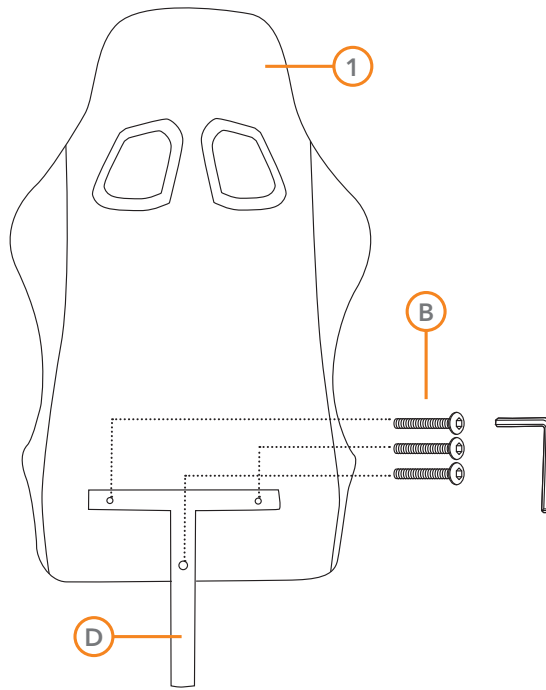

## studio chair

SC1-RC

CONTENTS CHECKLIST

<p>1</p>  <p>X1</p>	<p>2</p>  <p>X1</p>	<p>3</p>  <p>X2</p>
<p>4</p>  <p>X1</p>	<p>5</p>  <p>X1</p>	<p>6</p>  <p>X1</p>
<p>7</p>  <p>X1</p>	<p>8</p>  <p>X1</p>	<p>9</p>  <p>X5</p>
<p>A</p>  <p>20mm X4</p>	<p>B</p>  <p>35mm X3</p>	<p>C</p>  <p>40mm X4</p>

**CONTENTS CHECKLIST**

**TOOLS INCLUDED**

**MEASURING GUIDE**

1

2

3

4

4

5

6

7

8

9

---

10

**WWW.GEAR4MUSIC.COM**