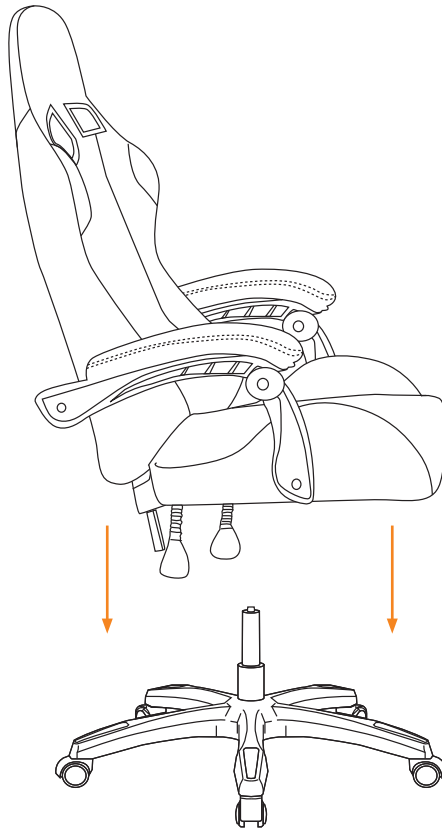

## studio chair

SC1-RC

CONTENTS CHECKLIST

<p>1</p>  <p>X1</p>	<p>2</p>  <p>X1</p>	<p>3</p>  <p>X2</p>
<p>4</p>  <p>X1</p>	<p>5</p>  <p>X1</p>	<p>6</p>  <p>X1</p>
<p>7</p>  <p>X1</p>	<p>8</p>  <p>X1</p>	<p>9</p>  <p>X5</p>
<p>A</p>  <p>20mm X4</p>	<p>B</p>  <p>35mm X3</p>	<p>C</p>  <p>40mm X4</p>

**CONTENTS CHECKLIST**

**TOOLS INCLUDED**

**MEASURING GUIDE**

1

2

3

4

4

5

6

7

8

9

---

10

**WWW.GEAR4MUSIC.COM**