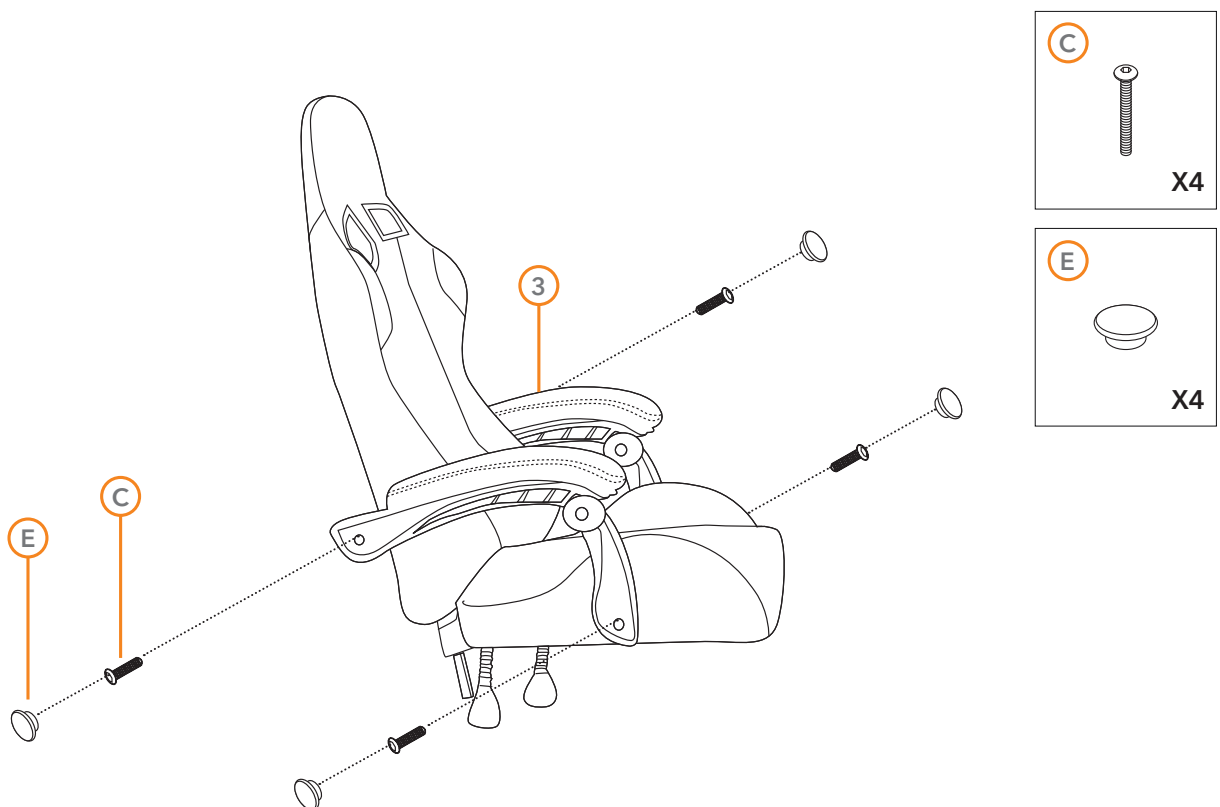

## studio chair

SC1-RC

CONTENTS CHECKLIST

<p>1</p>  <p>X1</p>	<p>2</p>  <p>X1</p>	<p>3</p>  <p>X2</p>
<p>4</p>  <p>X1</p>	<p>5</p>  <p>X1</p>	<p>6</p>  <p>X1</p>
<p>7</p>  <p>X1</p>	<p>8</p>  <p>X1</p>	<p>9</p>  <p>X5</p>
<p>A</p>  <p>20mm X4</p>	<p>B</p>  <p>35mm X3</p>	<p>C</p>  <p>40mm X4</p>

**CONTENTS CHECKLIST**

**TOOLS INCLUDED**

**MEASURING GUIDE**

1

2

3

4

4

5

6

7

8

9

---

10

**WWW.GEAR4MUSIC.COM**