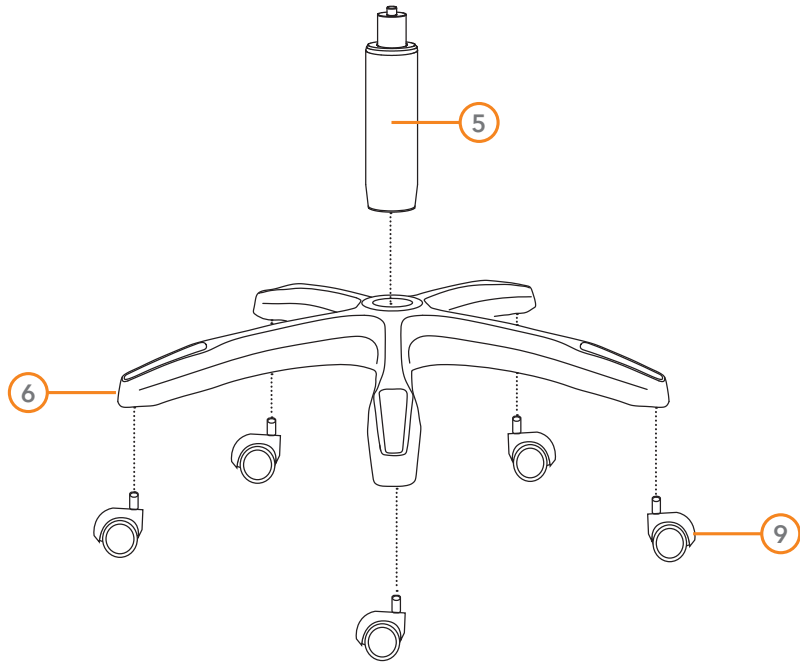

## studio chair

SC1-RC

CONTENTS CHECKLIST

<p>1</p>  <p>X1</p>	<p>2</p>  <p>X1</p>	<p>3</p>  <p>X2</p>
<p>4</p>  <p>X1</p>	<p>5</p>  <p>X1</p>	<p>6</p>  <p>X1</p>
<p>7</p>  <p>X1</p>	<p>8</p>  <p>X1</p>	<p>9</p>  <p>X5</p>
<p>A</p>  <p>20mm X4</p>	<p>B</p>  <p>35mm X3</p>	<p>C</p>  <p>40mm X4</p>

**CONTENTS CHECKLIST**

**TOOLS INCLUDED**

**MEASURING GUIDE**

1

2

3

4

4

5

6

7

8

9

---

10

**WWW.GEAR4MUSIC.COM**