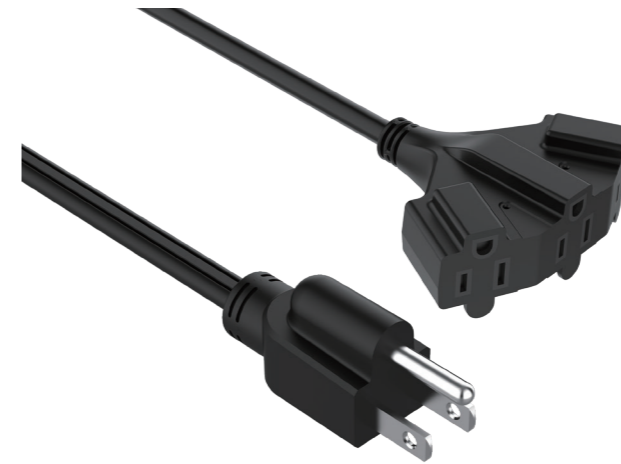

3-Wire 13/15AMP 125V W-Type Three-Outlet Extension Cord

Specification	
Item PN#	C7 series
Max Rated Current	15A
Gauge	16-10AWG/3C
Cord	SPT-3, SJT, SJTW, SJTOW, ST, STW, STOW
Plug	NEMA 5-15P
Receptacle	NEMA 5-15R
Color	Black, Orange, Customized
Length	12ft, 50ft, 100ft, Customized
Certificate	cETLus
Environmental Protection	CP65, RoHS, REACH

3-Wire 15/20AMP 125V Single-Outlet Extension Cord