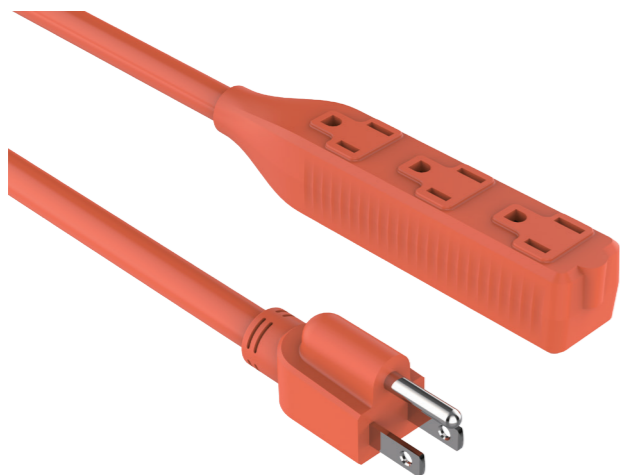

3-Wire 13AMP 125V Three-Outlet Indoor Extension Cord