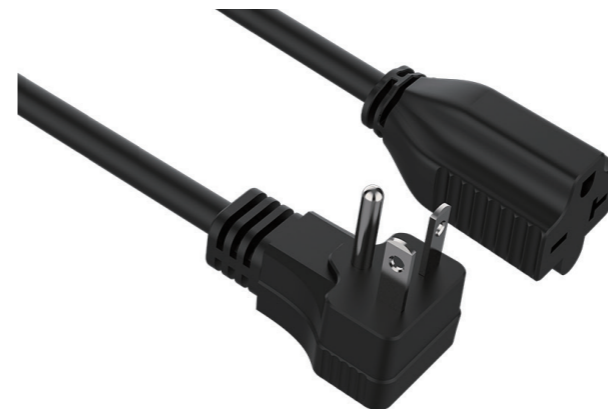

3-Wire 15/20AMP 125V/250V Single-Outlet Extension Cord

Specification	
Item PN#	K10 series
Max Rated Current	20A
Gauge	16-10AWG/3C
Cord	SPT-3, SJT, SJTW, SJTOW, ST, STW, STOW
Plug	NEMA 6-20P
Receptacle	NEMA 6-20R
Color	Black, Orange, Customized
Length	12ft, 50ft, 100ft, Customized
Certificate	cETLus
Environmental Protection	CP65, RoHS, REACH