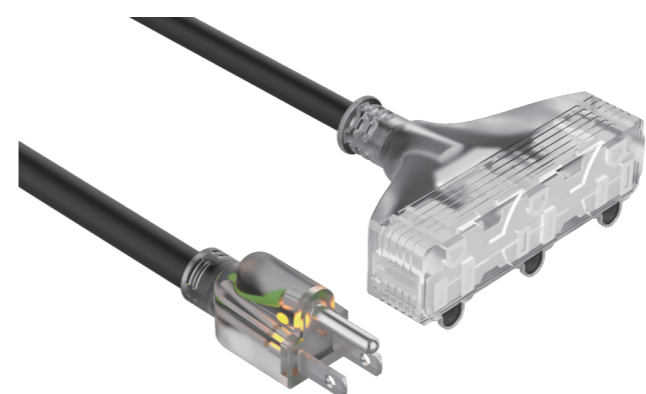

3-Wire 13/15AMP 125V T-Type Three-Outlet Extension Cord with Lighted End