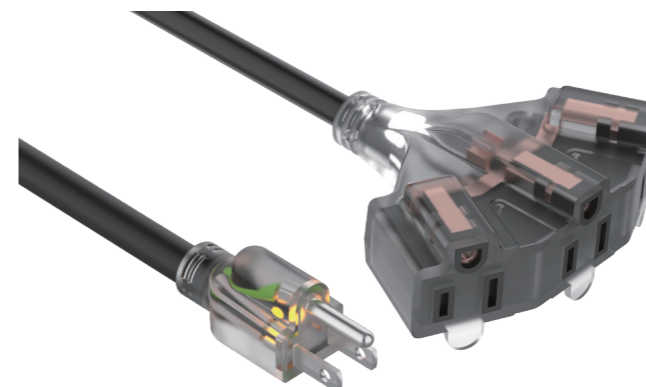

3-Wire 13AMP 125V W-Type Three-Outlet Extension Cord with Lighted End