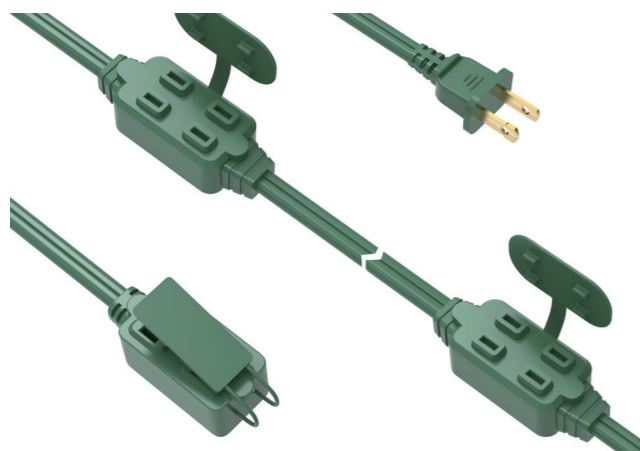

2-wire 10AMP 125V Nine-Outlet Indoor Extension Cord