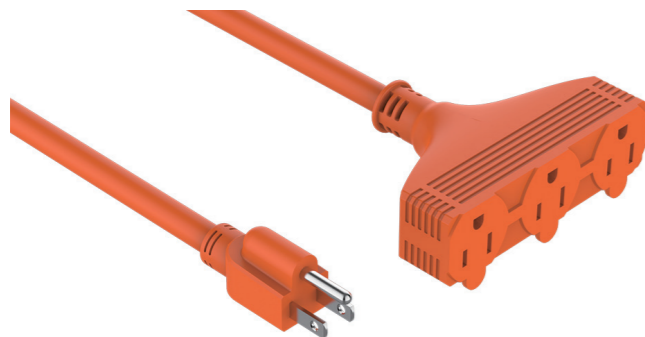

3-Wire 13/15AMP 125V T-Type Three-Outlet Extension Cord

Specification	
Item PN#	C3 series
Max Rated Current	15A
Gauge	16-10AWG/3C
Cord	SPT-3, SJT, SJTW, SJTOW, ST, STW, STOW
Plug	NEMA 5-15P
Receptacle	NEMA 5-15R
Color	Black, Orange, Customized
Length	12ft, 50ft, 100ft, Customized
Certificate	cETLus
Environmental Protection	CP65, RoHS, REACH