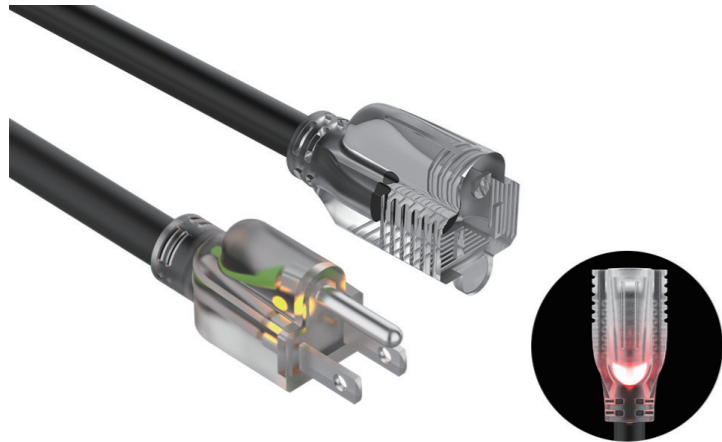

3-Wire 13AMP 125V Single-Outlet Outdoor Extension Cord

Specification

Item PN#	C2 series
Max Rated Current	15A
Gauge	16-14AWG/3C
Cord	SPT-3, SJT, SJTW, SJTOW, ST, STW, STOW
Plug	NEMA 5-15P
Receptacle	NEMA 5-15R
Color	Black, Orange, Customized
Length	12ft, 50ft, 100ft, Customized
Certificate	cETLus
Environmental Protection	CP65, RoHS, REACH

3-Wire 15AMP 125V Single-Outlet Outdoor Extension Cord

Specification

Item PN#	D2 series
Max Rated Current	15A
Gauge	16-12AWG/3C
Cord	SPT-3, SJT, SJTW, SJTOW, ST, STW, STOW
Plug	NEMA 5-15P
Receptacle	NEMA 5-15R
Color	Black, Orange, Customized
Length	12ft, 50ft, 100ft, Customized
Certificate	cETLus
Environmental Protection	CP65, RoHS, REACH

3-Wire 13/15AMP 125V Single-Outlet Indoor Extension Cord

Specification	
Item PN#	E2 series
Max Rated Current	15A
Gauge	16-12AWG/3C
Cord	SPT-3, SJT, SJTW, SJTOW, ST, STW, STOW
Plug	NEMA 5-15P
Receptacle	NEMA 5-15R
Color	Black, Orange, Customized
Length	12ft, 50ft, 100ft, Customized
Certificate	cETLus
Environmental Protection	CP65, RoHS, REACH

3-Wire 15AMP 125V Single-Outlet Outdoor Extension Cord

Specification	
Item PN#	C6 series
Max Rated Current	15A
Gauge	16-12AWG/3C
Cord	SPT-3, SJT, SJTW, SJTOW, ST, STW, STOW
Plug	NEMA 5-15P
Receptacle	NEMA 5-15R
Color	Black, Orange, Customized
Length	12ft, 50ft, 100ft, Customized
Certificate	cETLus
Environmental Protection	CP65, RoHS, REACH