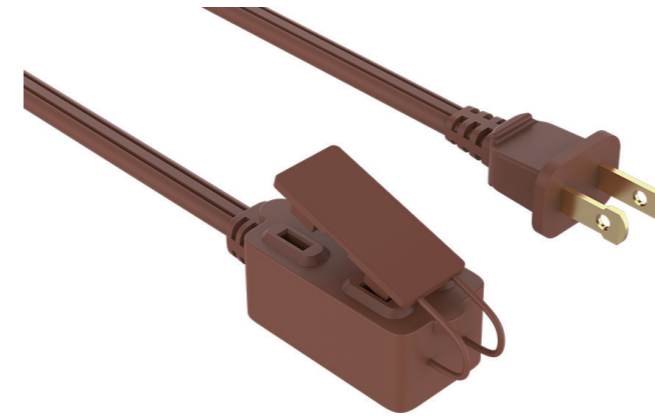

Extension Cord

Indoor/Outdoor Use

2-Wire 13AMP 125V Three-Outlet Indoor Extension Cord

Specification

Item PN#	B1 series
Max Rated Current	15A
Gauge	16-12AWG/2C
Cord	SPT-2, SJT, SJTW, SJTOW
Plug	NEMA 1-15P
Receptacle	NEMA 1-15P
Color	Black, Orange, Customized
Length	12ft, 50ft, 100ft, Customized
Certificate	cETLus
Environmental Protection	CP65, RoHS, REACH

3-Wire 13AMP 125V Single-Outlet Outdoor Extension Cord

Specification

Item PN#	C2 series
Max Rated Current	15A
Gauge	16-14AWG/3C
Cord	SPT-3, SJT, SJTW, SJTOW, ST, STW, STOW
Plug	NEMA 5-15P
Receptacle	NEMA 5-15R
Color	Black, Orange, Customized
Length	12ft, 50ft, 100ft, Customized
Certificate	cETLus
Environmental Protection	CP65, RoHS, REACH

3-Wire 15AMP 125V Single-Outlet Outdoor Extension Cord

Specification

Item PN#	D2 series
Max Rated Current	15A
Gauge	16-12AWG/3C
Cord	SPT-3, SJT, SJTW, SJTOW, ST, STW, STOW
Plug	NEMA 5-15P
Receptacle	NEMA 5-15R
Color	Black, Orange, Customized
Length	12ft, 50ft, 100ft, Customized
Certificate	cETLus
Environmental Protection	CP65, RoHS, REACH

3-Wire 15AMP 125V Single-Outlet Outdoor Extension Cord

Specification	
Item PN#	C6 series
Max Rated Current	15A
Gauge	16-12AWG/3C
Cord	SPT-3, SJT, SJTW, SJTOW, ST, STW, STOW
Plug	NEMA 5-15P
Receptacle	NEMA 5-15R
Color	Black, Orange, Customized
Length	12ft, 50ft, 100ft, Customized
Certificate	cETLus
Environmental Protection	CP65, RoHS, REACH