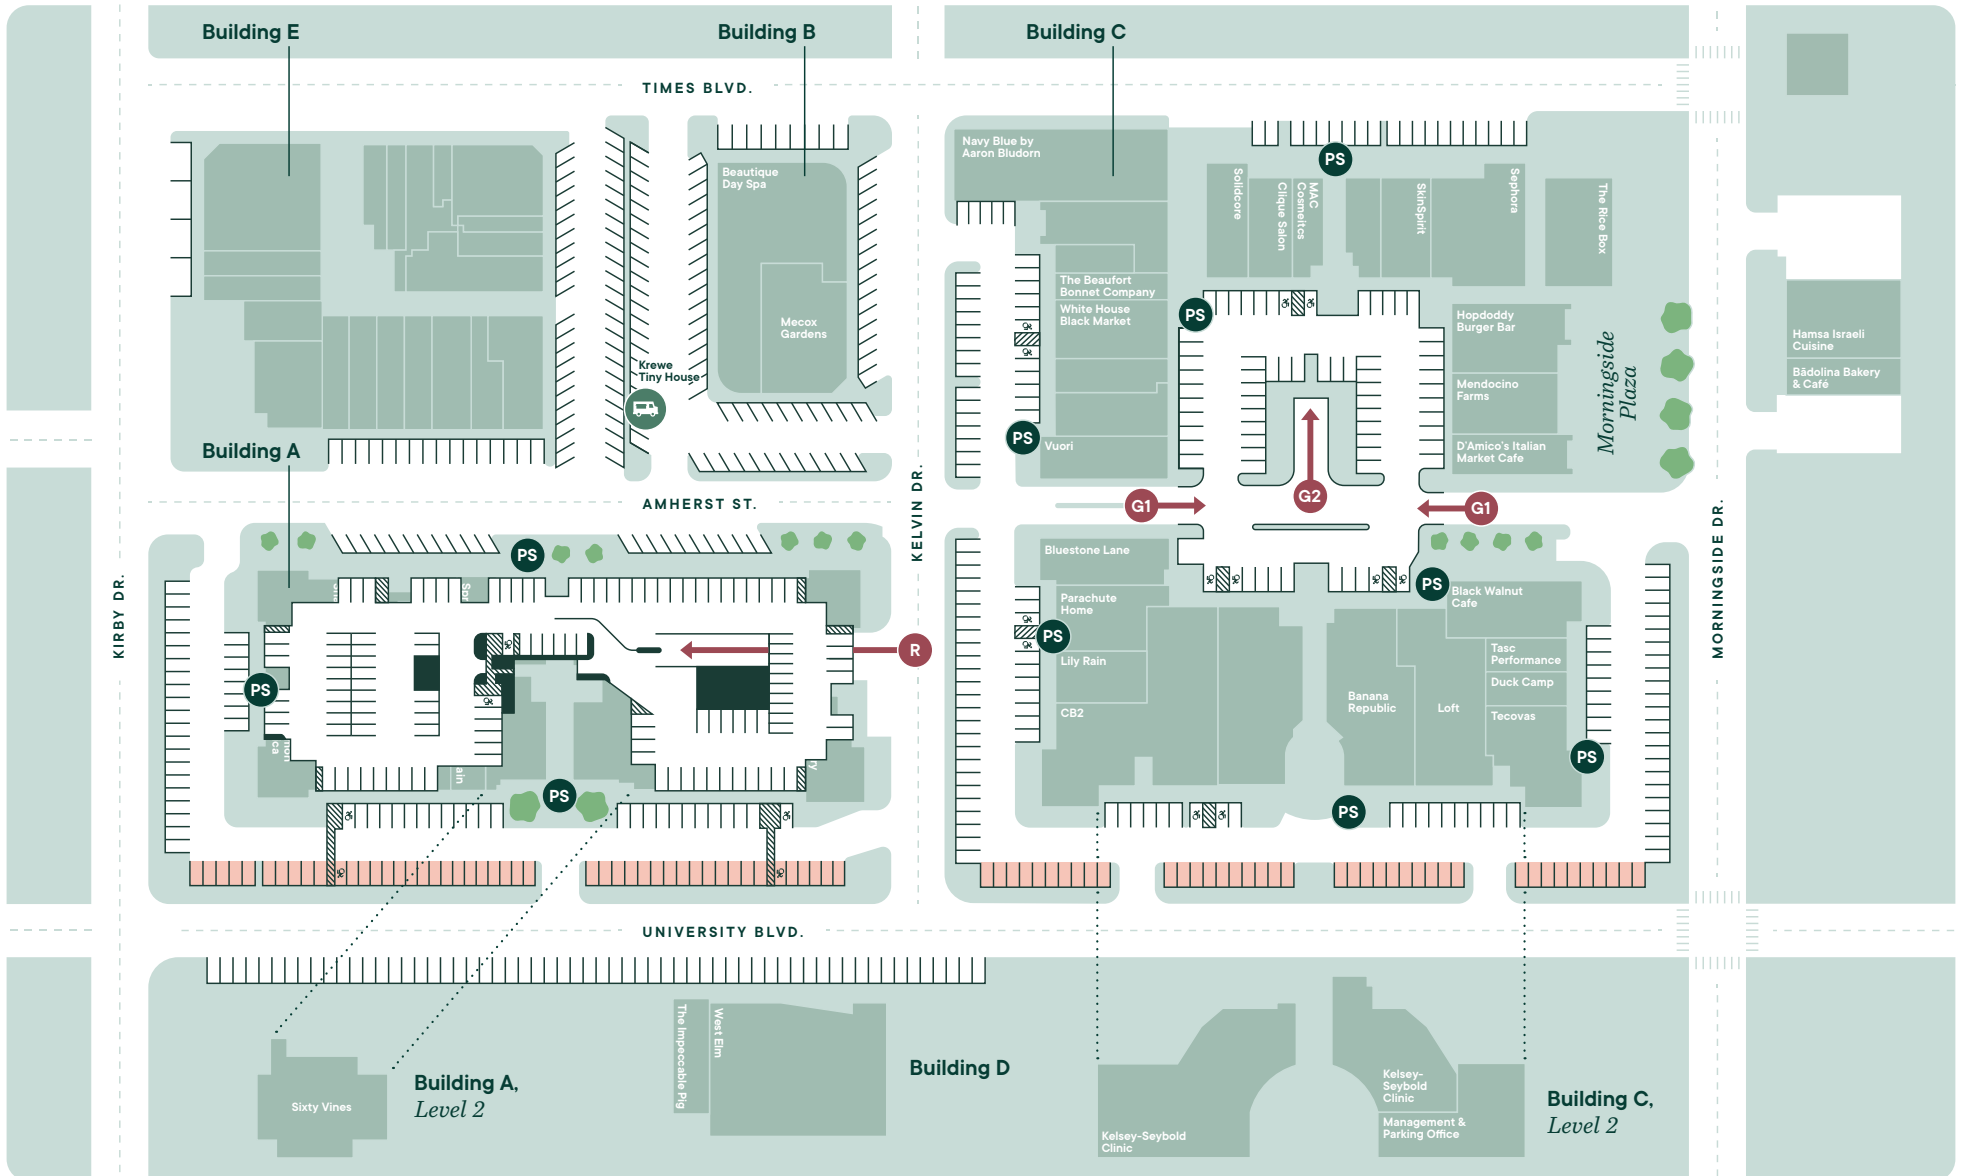

# Parking Map

**PARKING OFFICE:** (832) 968-7686

*Pay-on-foot stations are located on 1st floor of parking garage, rooftop parking deck, and throughout the Village.*

**SECURITY:** (832) 748-0429

*Need Assistance? Contact our Parking Office at (832) 968-7686.*

 Paid Parking     \$8 Parking After 8pm     Garage, Level 1     Garage, Level 2     Rooftop     Pay Station

GARAGE & ROOFTOP RATES (Mon-Thurs)

0-2 hours: FREE    3-4 hours: \$5    5+ hours: \$15  
 2-3 hours: \$3        4-5 hours: \$7

GARAGE & ROOFTOP RATES (Fri-Sun)

0-2 hours: FREE    3-4 hours: \$6    5+ hours: \$15  
 2-3 hours: \$4        4-5 hours: \$8