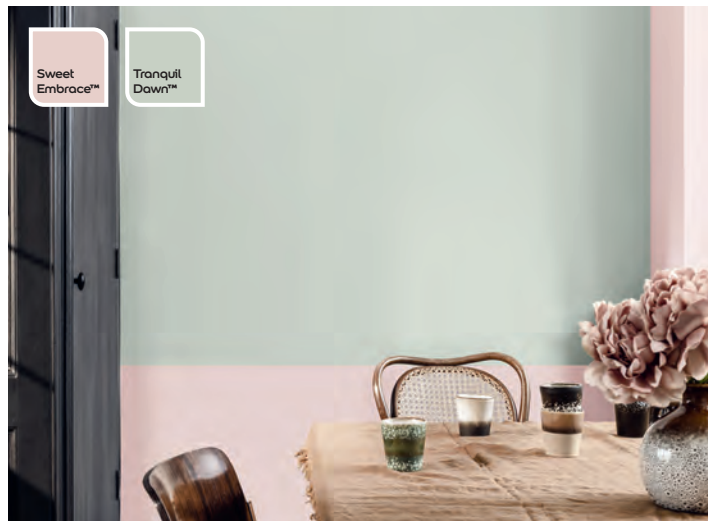

Ink Well™

Colour lookbook

Embrace a sense of calm in your space this season

In the hustle and bustle of modern life, our homes serve as a place where we seek relaxation. Enter the captivating calm colour palette, thoughtfully inspired by the gentle tones of woodlands and the soothing hues of seascapes. This palette effortlessly brings to life fluid blues and greens, allowing you the sense of calm and serenity that will transform your living space into a harmonious oasis. One of the most wonderful aspects of the calm colour story is its ability to work wonders in functional and communal areas, such as your kitchen and lounge.

Here we have used a simple colour blocking effect, combining **Sweet Embrace™** with fresh **Tranquil Dawn™** to create a space that feels grounded, cosy and relaxing.

Explore all of our Colour of the Year palettes

Tranquil Dawn™

1

2