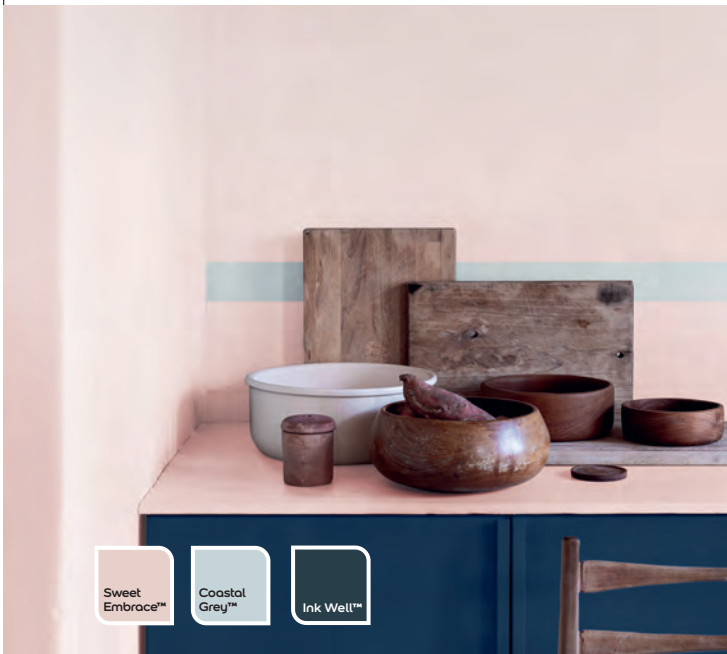

Sweet Embrace™

Coastal Grey™

Ink Well™

3

Let the demands of the day fade away, by embracing a calm colour scheme and unlock your harmonious oasis

Accentuate your sideboard area by combining **Sweet Embrace™** with a subtle stripe of Coastal Grey™ which beautifully complements as a backdrop, while Ink Well's™ deep and rich hue adds a sense of depth and sophistication to refresh cabinets using Dulux Simply Refresh Multi-surface, an easy to apply 2-in-1 paint in primer.

To amplify the calming effect, consider incorporating a thoughtful selection of natural materials, like wood, plants and fresh flowers. These stylish elements will complete the ambience, adding authenticity and charm to your home.

DISCOVER OUR COLOUR OF THE YEAR AT [DULUX.CO.UK/COTY24](https://www.dulux.co.uk/coty24)

ONE COAT Dulux Simply Refresh One Coat
Refresh your paintwork in one easy coat.

MULTI-SURFACE Dulux Simply Refresh Multi-Surface
This 2-in-1 paint has primer included.

4

OBJECTS OF DESIRE

1 Decorating with our Colour of the Year?

Accentuate its dusky tones with this sweet ochre vase from **Marks & Spencer**.

2 Snuggle up with checked bedlinen from **Zara Home** in an easy neutral shade – perfect for mixing and matching.

3 It's a fact: plants are an instant mood-booster, especially this one from **Habitat**, planted in a quirky terracotta pot that will make you smile.

4 This **LaRedoute** lamp provides flattering side light – and its green glass shade adds some shine even when it's switched off.

5 It's quick to refresh your space with soft furnishings. Squashy cushions from **DFS** in coordinating fabrics will bring warmth, texture and cosy vibes to a bed, bench or sofa in a moment.

5