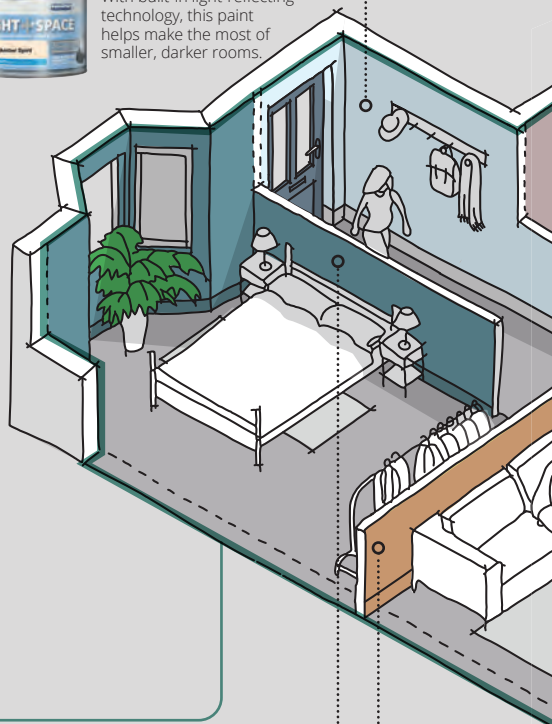

FOR DARK AREAS Dulux Light+Space

With built-in light-reflecting technology, this paint helps make the most of smaller, darker rooms.

ONE COAT Dulux Simply Refresh One Coat

Refresh your paintwork in one easy coat thanks to this extra-thick, hassle-free formula.