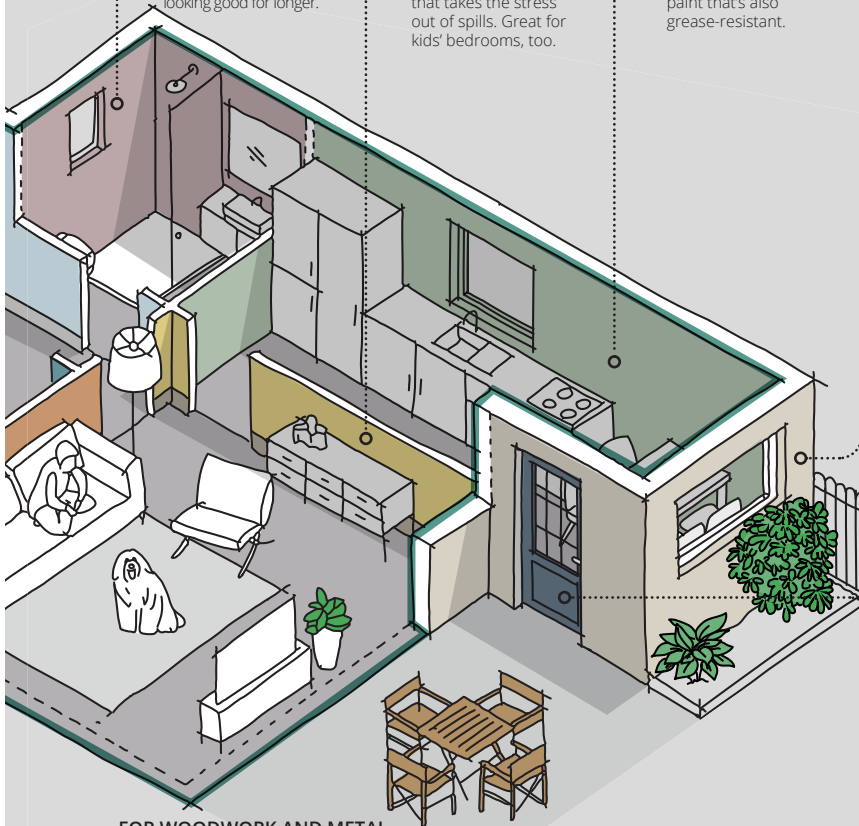

NEW COLOURS FOR 2023

**FOR BATHROOMS
Dulux EasyCare Bathroom**

This paint is steam and moisture-resistant to stay looking good for longer.

NEW COLOURS FOR 2023

**FOR BUSY LIVING SPACES
Dulux EasyCare**

A washable and stain-repellent paint that takes the stress out of spills. Great for kids' bedrooms, too.

NEW COLOURS FOR 2023

**FOR KITCHENS
Dulux EasyCare Kitchen**

A hard-wearing, washable matt paint that's also grease-resistant.

FOR EXTERIOR MASONRY/WALLS

Dulux Weathershield All Weather Protection

For masonry, render, concrete, pebble-dash & brickwork. Stay-clean technology protects against all weather conditions for 15 years' long lasting protection.

FOR EXTERIOR WOOD, METAL & UPVC

Dulux Weathershield Multisurface Quick Dry Satin

Water-based paint that can be applied directly to Wood, Metal & UPVC (no primer required) with 6 years' guaranteed protection.

Dulux Weathershield Exterior Quick Dry Satin

Water-based, quick-drying paint for Exterior Wood & Metal with 10 years' guaranteed protection.

FOR WOODWORK AND METAL

Dulux Quick Dry Satinwood

With a mid-sheen satin finish, this is a subtly gorgeous alternative to gloss.

Dulux Quick Dry Gloss

Update your space with this self-undercoating high-shine paint.

Dulux Non-drip Gloss

Provides long-lasting protection with a formulation that's easy to use.

Dulux Quick Dry Eggshell

A great option when you're looking for low-sheen but wipeable finish.