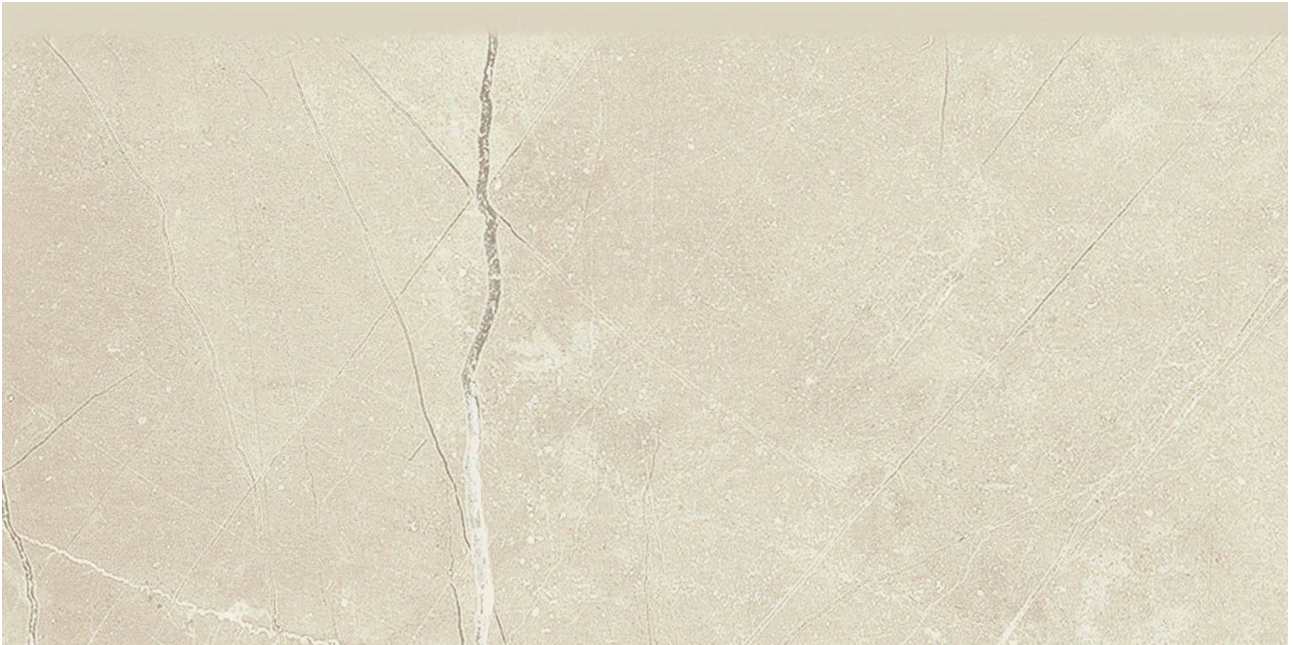

PRODUCT
3X6 PULPIS IVORY BULLNOSE

3"x6" | Other Tiles

TECHNICAL DATA

CODE: AC57-509
NAME: 3X6 Pulpis Ivory Bullnose
SERIES: Classic
GROUPS: Other Tiles
SIZE: 3"x6"
COLORS: Pulpis Ivory
FINISH: Gloss
LOOK: Marble Look
STYLE: Contemporary
USE: Floor and Wall
TYPOLOGY: Porcelain
TYPE OF PIECE: Bullnose