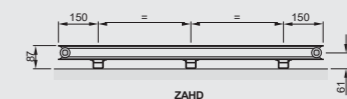

### Zehnder Ax horizontal double panel (RAL 9016)

Model Code	Height (mm)	Technical data per metre	Width (mm)								
			Outputs stated W/Btu@ ΔT=50K	600	800	1000	1200	1400	1600	1800	2000
ZAHD-026	264 (6 tubes)	529/1805	£250.40	£311.20	£372.00	£432.80	£493.60	£554.40	£615.20	£676.00	£736.80
ZAHD-035	352 (8 tubes)	680/2320	£309.80	£390.40	£471.00	£551.60	£632.20	£712.80	£793.40	£874.00	£954.60
ZAHD-044	440 (10 tubes)	825/2815	£369.20	£469.60	£570.00	£670.40	£770.80	£871.20	£971.60	£1,072.00	£1,172.40
ZAHD-053	528 (12 tubes)	966/3296	£428.60	£548.80	£669.00	£789.20	£909.40	£1,029.60	£1,149.80	£1,270.00	£1,390.20
ZAHD-062	616 (14 tubes)	1105/3770	£488.00	£628.00	£768.00	£908.00	£1,048.00	£1,188.00	£1,328.00	£1,468.00	£1,608.00

Beige Quartz

Note:

Single panel projection is 76mm  
Single panel wall to centre is 49mm

76mm  
49mm

Note:

Double panel projection is 87mm  
Double panel wall to centre is 61mm

87mm  
61mm

\*1/8" air vent  
Width excludes air vent  
F = flow  
R = return  
H = height  
W = width  
Tube: Horizontal  
Ø38mm  
Tube: Vertical 38x10.5  
All dimensions in mm

\*1/8" air vent  
Width excludes air vent  
F = flow  
R = return  
H = height  
W = width  
Tube: Horizontal  
38x10.5  
Tube: Vertical Ø38mm  
All dimensions in mm