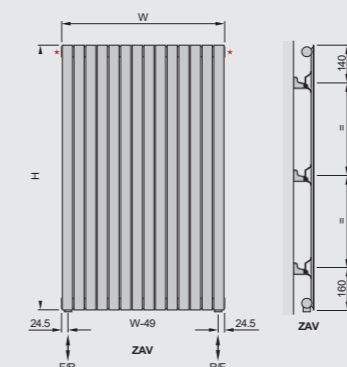

### Zehnder Ax horizontal double panel (RAL 9016)

Model Code	Height (mm)	Technical data per metre	Width (mm)								
			Outputs stated W/Btu@ ΔT=50K	600	800	1000	1200	1400	1600	1800	2000
ZAHD-026	264 (6 tubes)	529/1805	£250.40	£311.20	£372.00	£432.80	£493.60	£554.40	£615.20	£676.00	£736.80
ZAHD-035	352 (8 tubes)	680/2320	£309.80	£390.40	£471.00	£551.60	£632.20	£712.80	£793.40	£874.00	£954.60
ZAHD-044	440 (10 tubes)	825/2815	£369.20	£469.60	£570.00	£670.40	£770.80	£871.20	£971.60	£1,072.00	£1,172.40
ZAHD-053	528 (12 tubes)	966/3296	£428.60	£548.80	£669.00	£789.20	£909.40	£1,029.60	£1,149.80	£1,270.00	£1,390.20
ZAHD-062	616 (14 tubes)	1105/3770	£488.00	£628.00	£768.00	£908.00	£1,048.00	£1,188.00	£1,328.00	£1,468.00	£1,608.00

Beige Quartz

Note:

Single panel projection is 76mm  
Single panel wall to centre is 49mm

76mm  
49mm

Note:

Double panel projection is 87mm  
Double panel wall to centre is 61mm

87mm  
61mm

\*1/8" air vent  
Width excludes air vent  
F = flow  
R = return  
H = height  
W = width  
Tube: Horizontal  
Ø38mm  
Tube: Vertical 38x10.5  
All dimensions in mm

\*1/8" air vent  
Width excludes air vent  
F = flow  
R = return  
H = height  
W = width  
Tube: Horizontal  
38x10.5  
Tube: Vertical Ø38mm  
All dimensions in mm