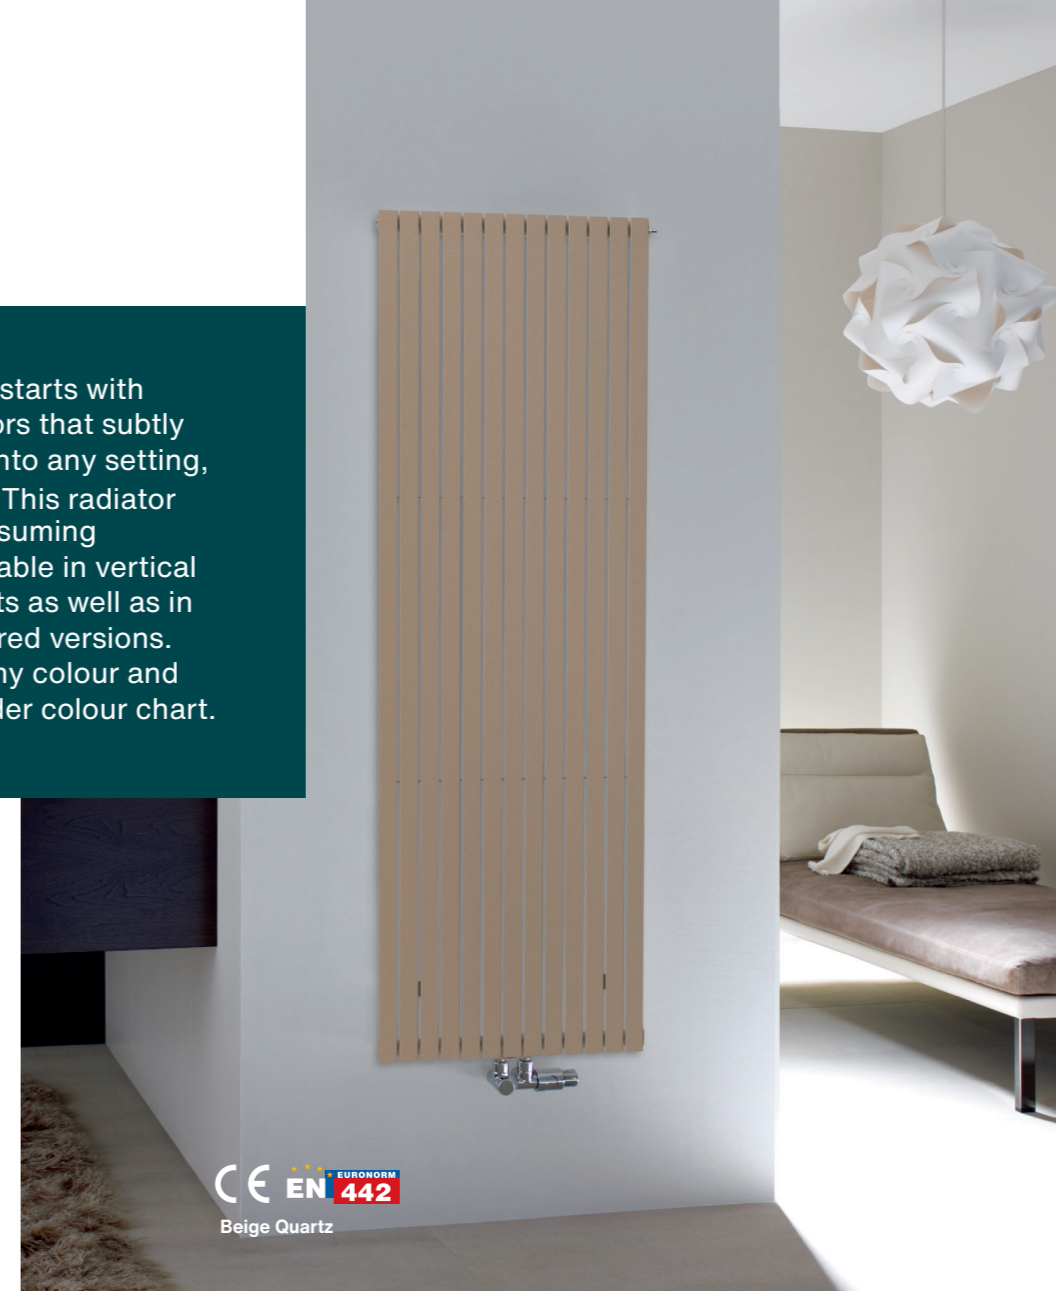

Zehnder Ax horizontal double panel (RAL 9016)

Model Code	Height (mm)	Technical data per metre	Width (mm)									
			Outputs stated W/Btu@ ΔT=50K	600	800	1000	1200	1400	1600	1800	2000	2200
ZAHD-026	264 (6 tubes)	529/1805	£250.40	£311.20	£372.00	£432.80	£493.60	£554.40	£615.20	£676.00	£736.80	
ZAHD-035	352 (8 tubes)	680/2320	£309.80	£390.40	£471.00	£551.60	£632.20	£712.80	£793.40	£874.00	£954.60	
ZAHD-044	440 (10 tubes)	825/2815	£369.20	£469.60	£570.00	£670.40	£770.80	£871.20	£971.60	£1,072.00	£1,172.40	
ZAHD-053	528 (12 tubes)	966/3296	£428.60	£548.80	£669.00	£789.20	£909.40	£1,029.60	£1,149.80	£1,270.00	£1,390.20	
ZAHD-062	616 (14 tubes)	1105/3770	£488.00	£628.00	£768.00	£908.00	£1,048.00	£1,188.00	£1,328.00	£1,468.00	£1,608.00	

*Traffic White (RAL 9016)

Details on intermediate sizes are available on request

Colour finish: Colours from the World of Colours chart are priced at: Traffic White (RAL9016) + 25%.

All prices exclude VAT

Good interior design starts with well-designed radiators that subtly integrate and blend into any setting, just like Zehnder Ax. This radiator inspires with its unassuming elegance and is available in vertical and horizontal formats as well as in single or double-layered versions. Available in almost any colour and finish from the Zehnder colour chart.

Beige Quartz

Note:

Single panel projection is 76mm
Single panel wall to centre is 49mm

76mm
49mm

Note:

Double panel projection is 87mm
Double panel wall to centre is 61mm

87mm
61mm

*1/8" air vent
Width excludes air vent
F = flow
R = return
H = height
W = width
Tube: Horizontal
Ø38mm
Tube: Vertical 38x10.5
All dimensions in mm