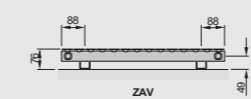

### Zehnder Ax horizontal double panel (RAL 9016)

Model Code	Height (mm)	Technical data per metre	Width (mm)								
			Outputs stated W/Btu@ ΔT=50K	600	800	1000	1200	1400	1600	1800	2000
ZAHD-026	264 (6 tubes)	529/1805	£250.40	£311.20	£372.00	£432.80	£493.60	£554.40	£615.20	£676.00	£736.80
ZAHD-035	352 (8 tubes)	680/2320	£309.80	£390.40	£471.00	£551.60	£632.20	£712.80	£793.40	£874.00	£954.60
ZAHD-044	440 (10 tubes)	825/2815	£369.20	£469.60	£570.00	£670.40	£770.80	£871.20	£971.60	£1,072.00	£1,172.40
ZAHD-053	528 (12 tubes)	966/3296	£428.60	£548.80	£669.00	£789.20	£909.40	£1,029.60	£1,149.80	£1,270.00	£1,390.20
ZAHD-062	616 (14 tubes)	1105/3770	£488.00	£628.00	£768.00	£908.00	£1,048.00	£1,188.00	£1,328.00	£1,468.00	£1,608.00

Beige Quartz

Note:

Single panel projection is 76mm  
Single panel wall to centre is 49mm

76mm  
49mm

Note:

Double panel projection is 87mm  
Double panel wall to centre is 61mm

87mm  
61mm

\*1/8" air vent  
Width excludes air vent  
F = flow  
R = return  
H = height  
W = width  
Tube: Horizontal  
Ø38mm  
Tube: Vertical 38x10.5  
All dimensions in mm