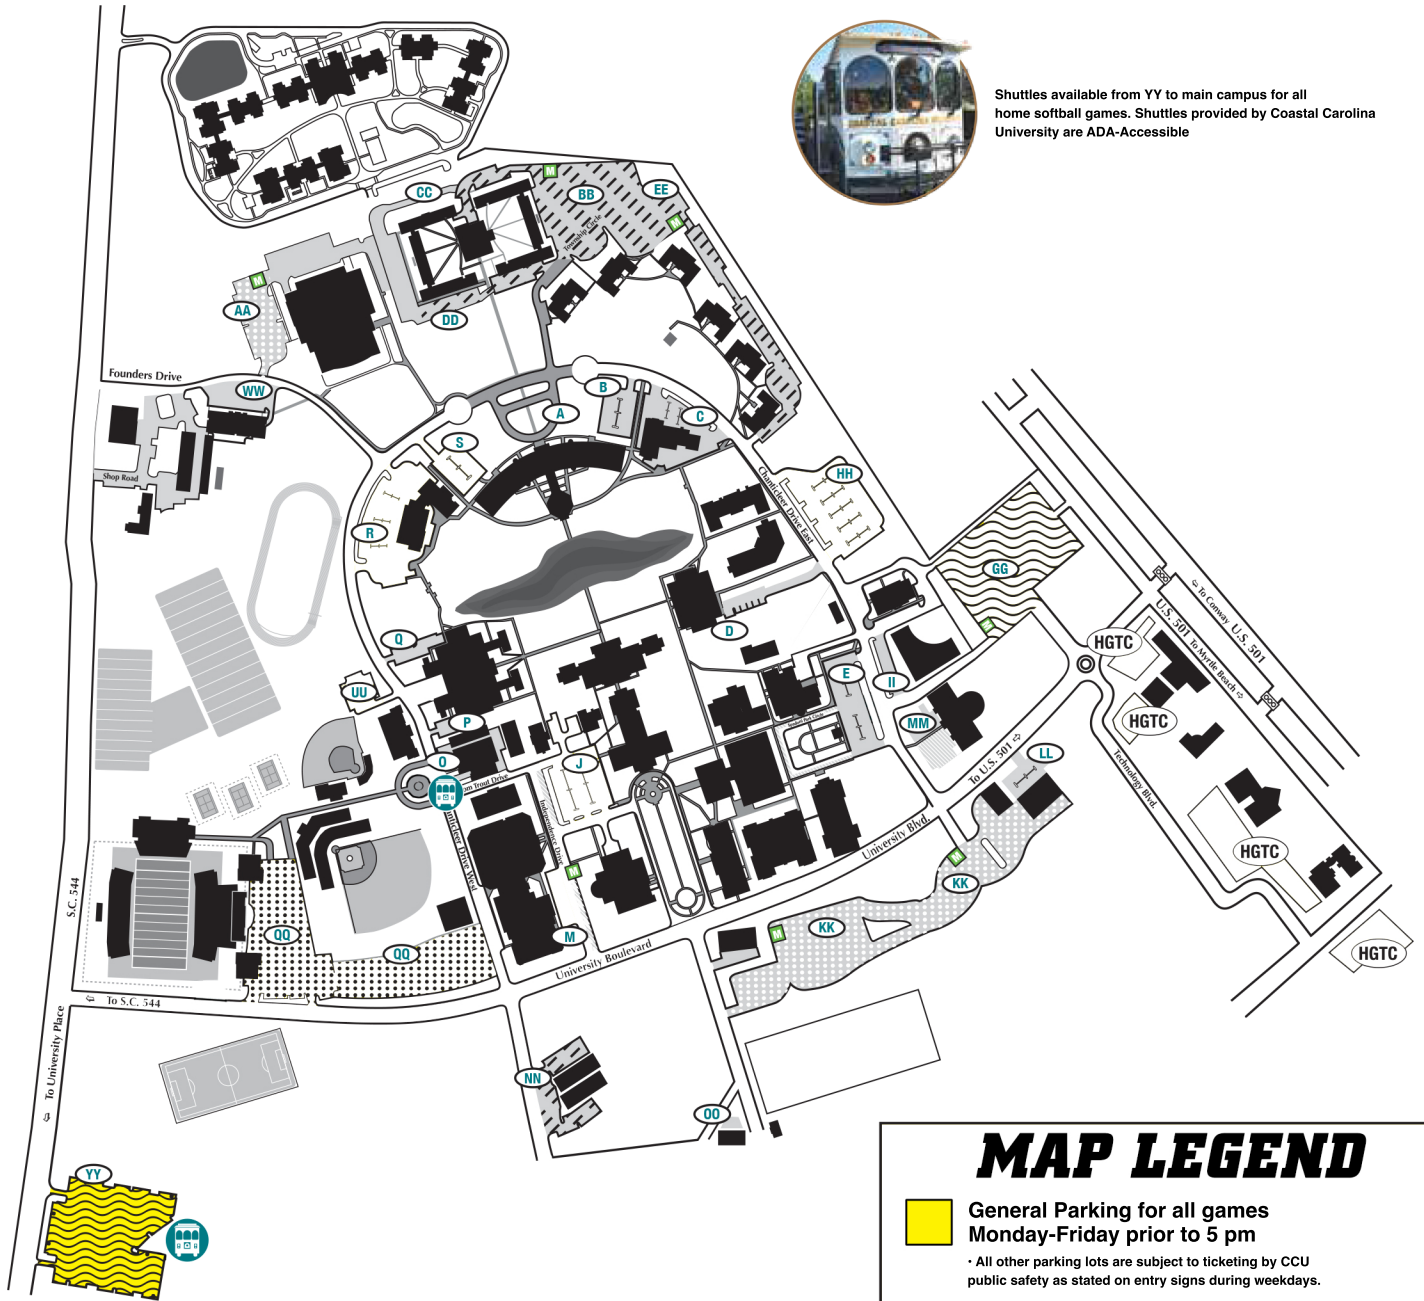

2023 COASTAL CAROLINA SOFTBALL PARKING

Shuttles available from YY to main campus for all home softball games. Shuttles provided by Coastal Carolina University are ADA-Accessible

MAP LEGEND

**General Parking for all games
Monday-Friday prior to 5 pm**

- All other parking lots are subject to ticketing by CCU public safety as stated on entry signs during weekdays.
- All parking lots become general parking on the weekend starting at 12:30 pm Friday afternoons. This excludes Lot QQ on home baseball gamedays. Please check CCU baseball schedule prior to arrival.

ADDITIONAL INFORMATION

All lots contain the required number of ADA-accessible parking spaces. ADA-accessible parking spaces are available on a first-come, first-served basis.

843-347-8499

GoCCUsports.com