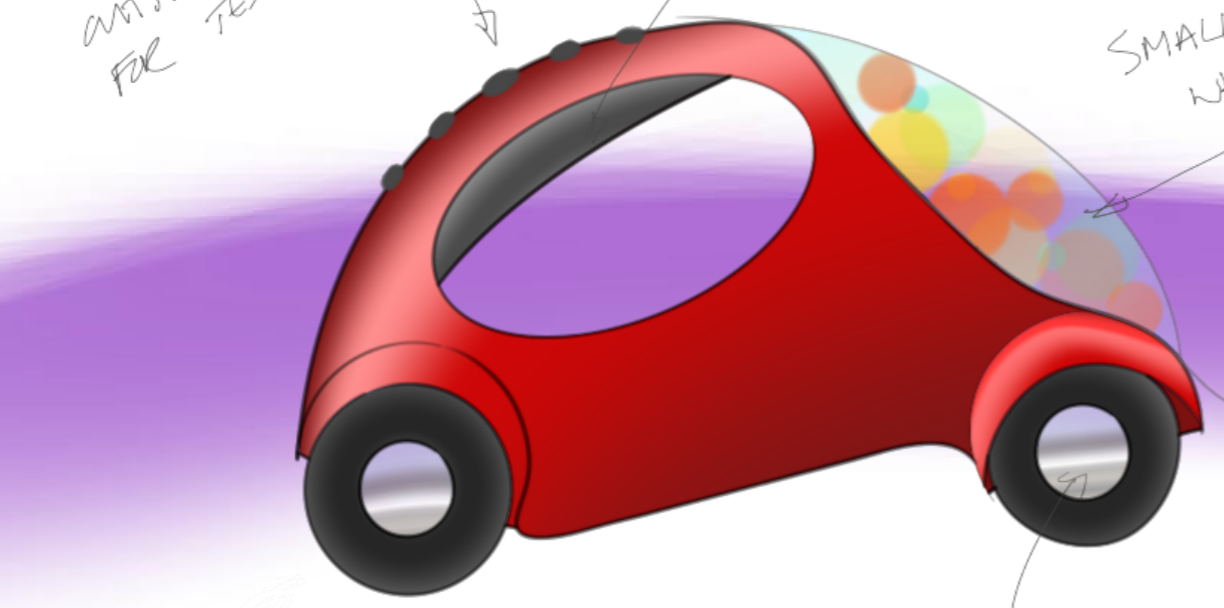

toddler & baby 1-3 yrs

ELASTOMER STUDS ON
OUTSIDE OF GRIP
FOR TEXTURE

SOFT ELASTOMER
GRIP

SMALL PLASTIC BALLS SHAKE
WHEN WHEELS TURN

MIRROR FINISH ON
HUBCAPS