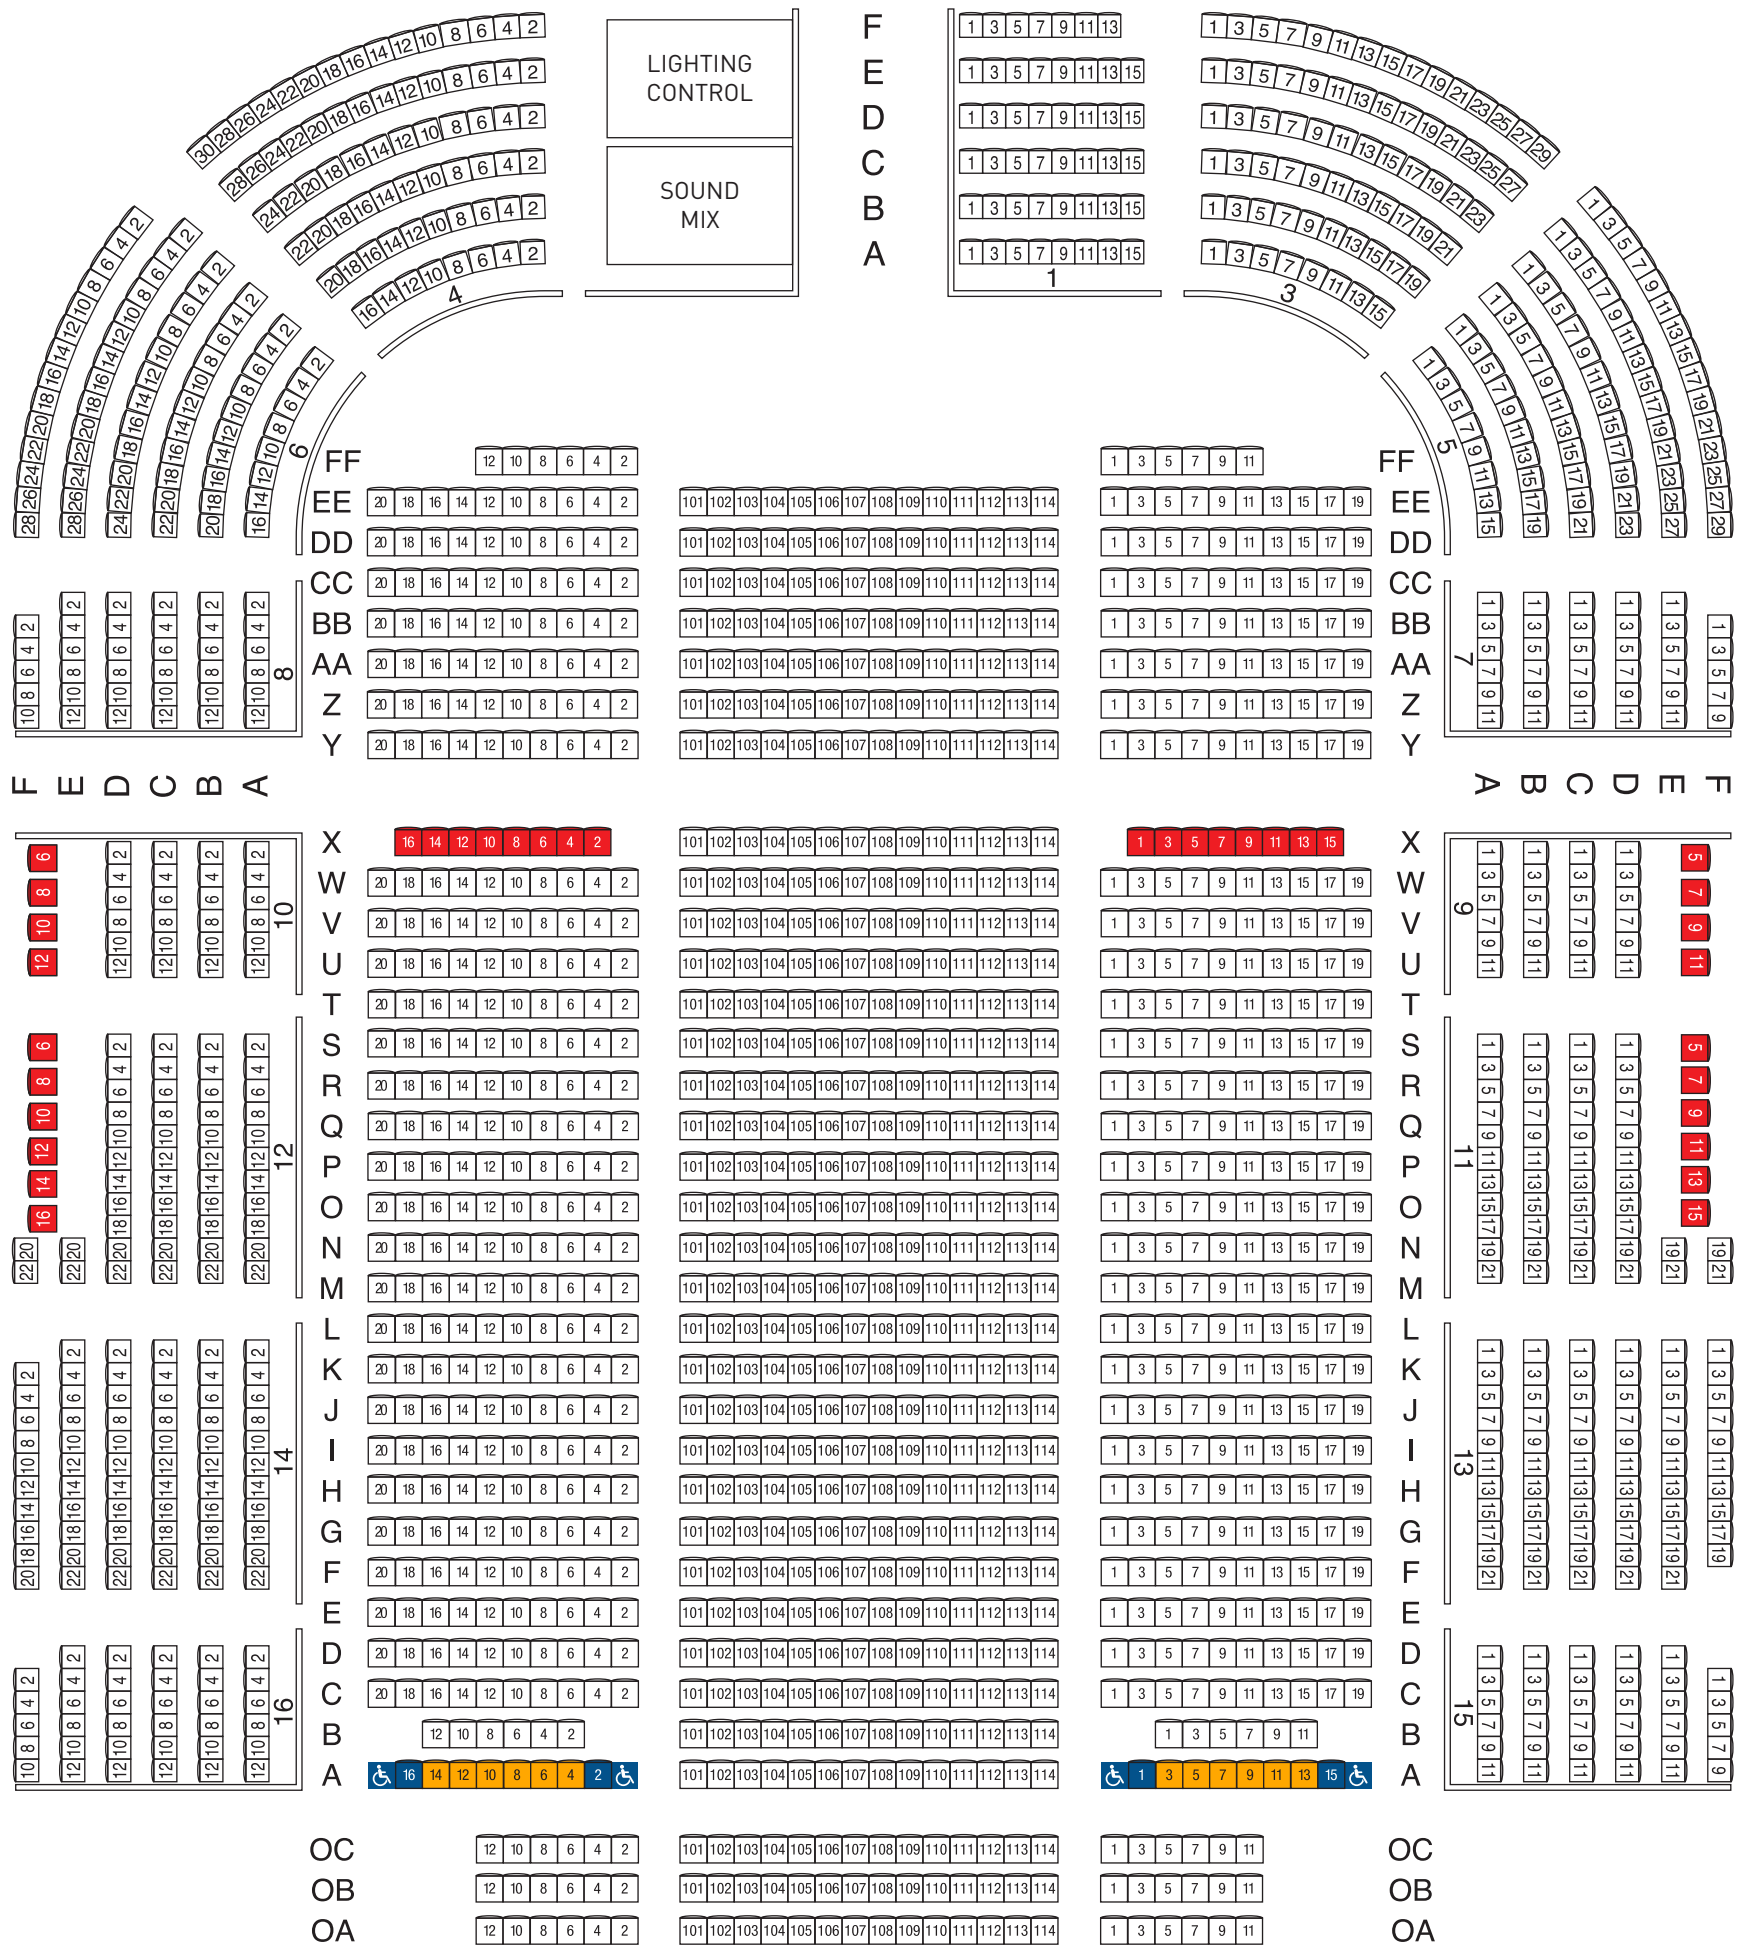

MEMORIAL AUDITORIUM

Standard Concert Floor & Dress Circle

STAGE

 **Wheelchair**
 **Wheelchair Companion**
 **Accessible: Wheelchair or Companion**
 Note: There are no elevators in this facility