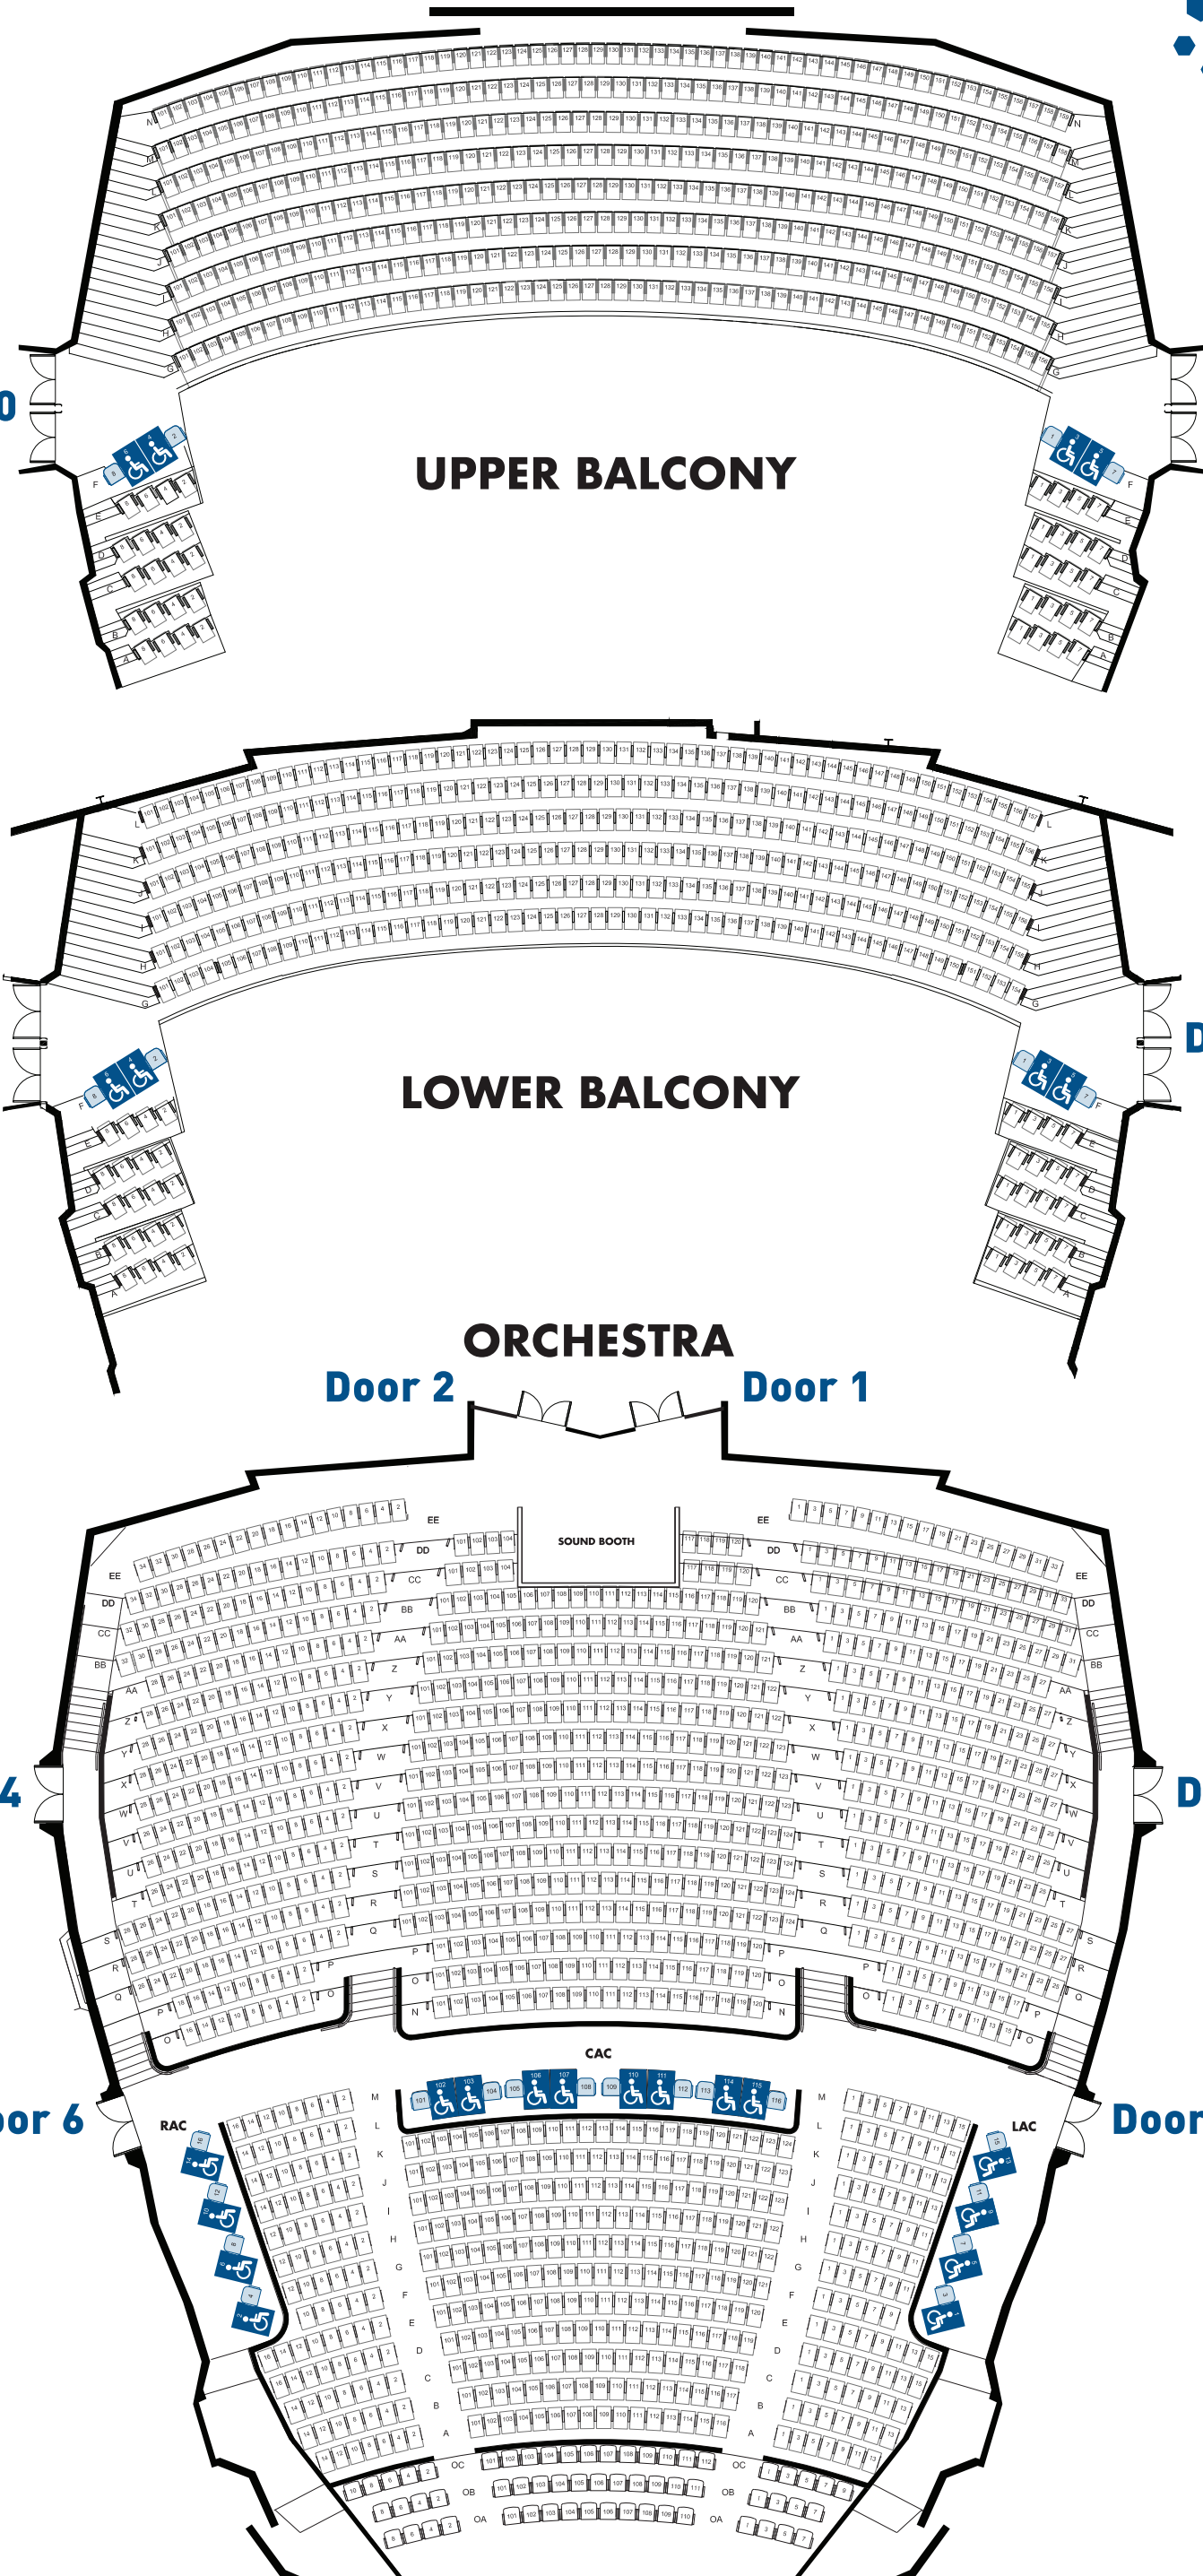

LOWER BALCONY

ORCHESTRA

Door 2

Door 1

Door 4

Door 3

Door 6

Door 5

STAGE

Odd Numbered Seats.....House Left
 Even Numbered Seats.....House Right
 Hundred Numbered Seats.....Center
RAC.....Right Accessible Seating
CAC.....Center Accessible Seating
LAC.....Left Accessible Seating

Wheelchair
 Companion Seat
 Wall