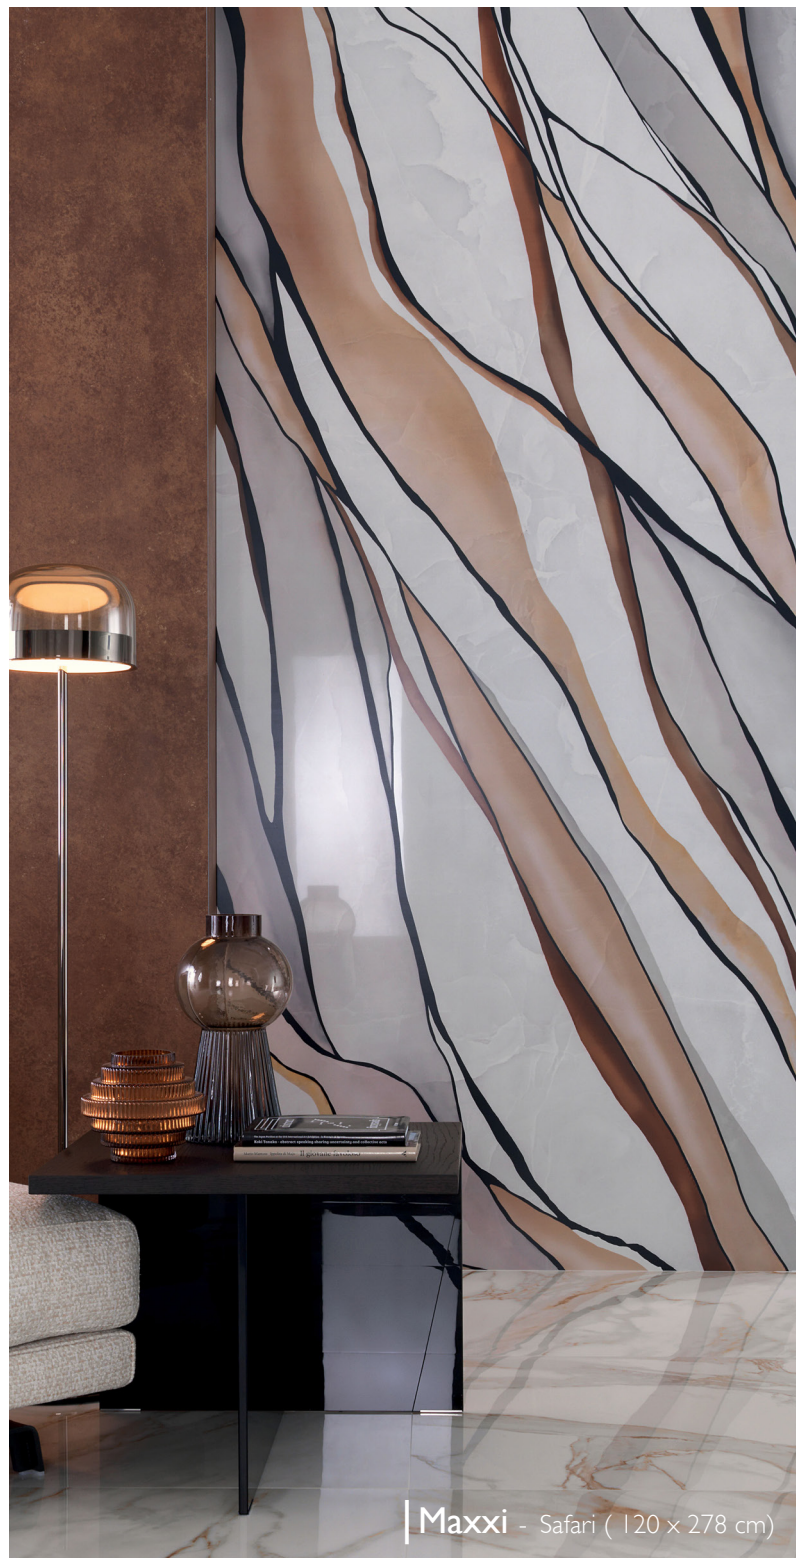

Maxxi - Safari (120 x 278 cm)

Article No.	Description	Unit	Pcs/ Box	Coverage/ Box (sqm)	QAR
FAP-FQKF-MAXXI-GS	Roma Gold Maxxi - 120 X 278 cm Safari Inserto - Rectified	PC	1	3.34	7995.00

Recommended Joint	
Rectified	2 mm