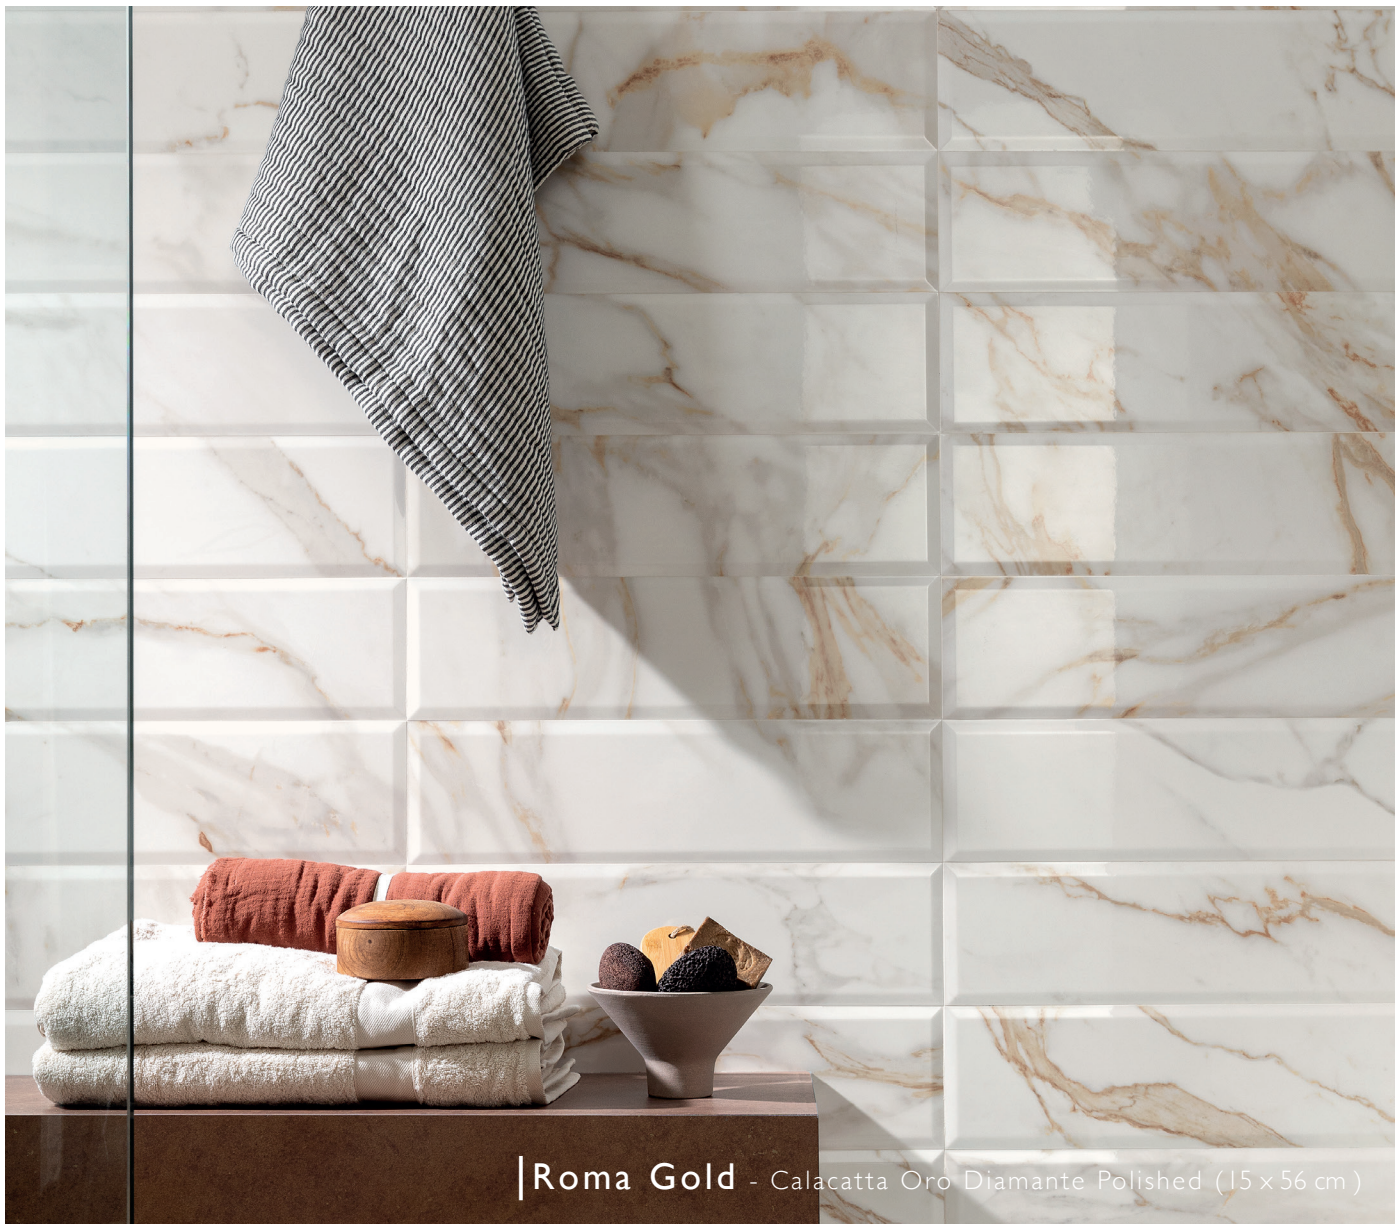

WALL TILES

CALACATTA ORO

FAP-FQB8-15X56-CAO  
15 x 56 cm (Calacatta Polished)

FAP-FQCR-50X120-CAO  
50 x 120 cm (Calacatta Oro Polished)

| Roma Gold - Calacatta Oro Diamante Polished (15 x 56 cm)

Article No.	Description	Unit	Pcs/ Box	Coverage/ Box (sqm)	QAR
FAP-FQCR-50X120-CAO	Roma Gold - 50 X 120 cm Calacatta Oro Polished - Rectified	M <sup>2</sup>	3	1.8	260.00
FAP-FQB8-15X56-CAO	Roma Gold - 15 X 56 cm Calacatta Oro Diamante Polished - Rectified	M <sup>2</sup>	8	0.67	225.00