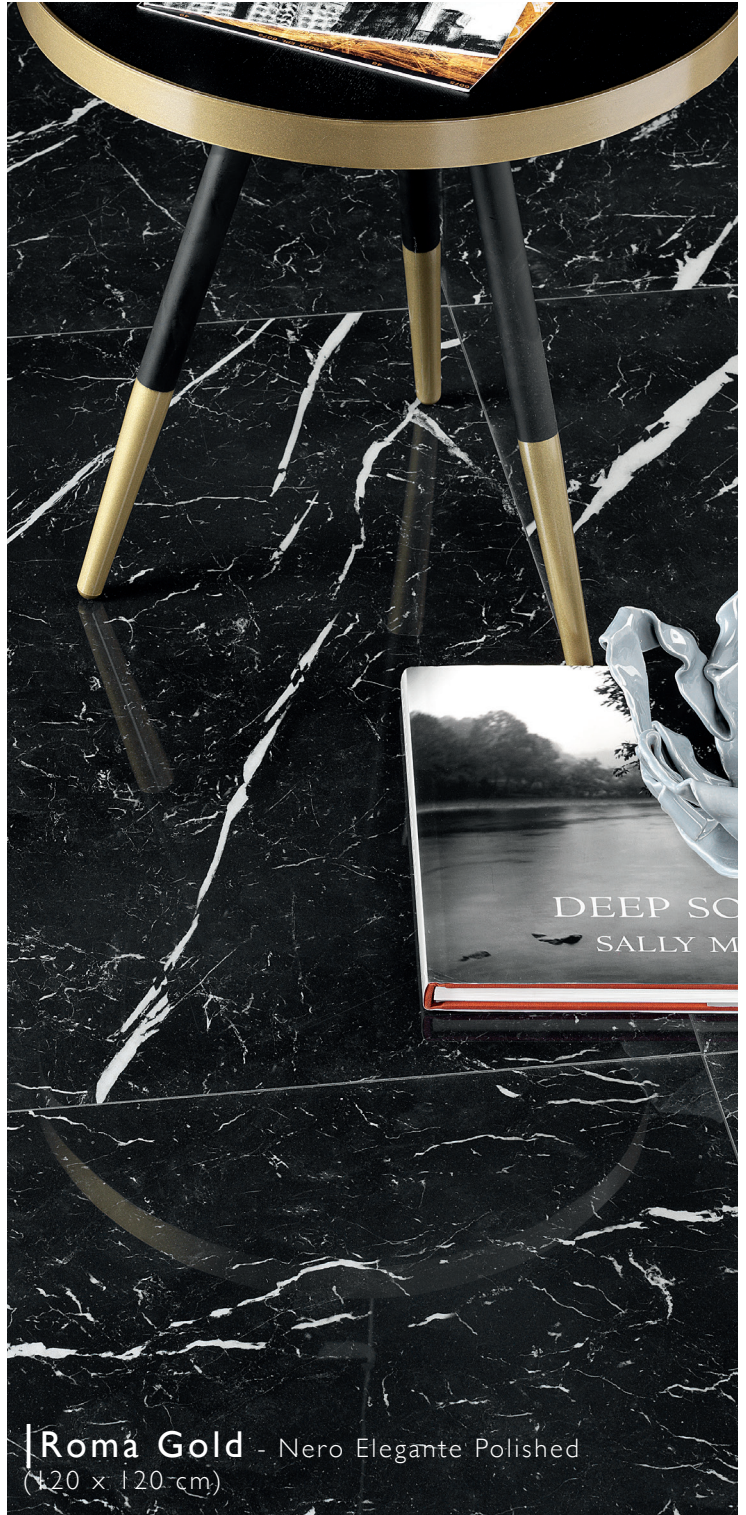

Recommended Joint

**Rectified** 2 mm

WALL & FLOOR TILES

NERO ELEGANTE

**FAP-FPZX-120X120-NE**  
120 x 120 cm (Nero Elegante Polished)

**FAP-FPZ3-60X120-NE**  
60 x 120 cm (Nero Elegante Polished)

**FAP-FQJ8-30X30-NE**  
30 x 30 cm (Nero Elegante Polished)