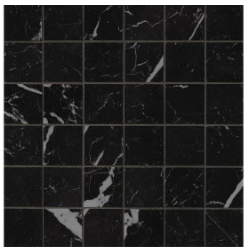

Recommended Joint

**Rectified** 2 mm

WALL & FLOOR TILES

NERO ELEGANTE

**FAP-FPZX-120X120-NE**  
120 x 120 cm (Nero Elegante Polished)

**FAP-FPZ3-60X120-NE**  
60 x 120 cm (Nero Elegante Polished)

**FAP-FQJ8-30X30-NE**  
30 x 30 cm (Nero Elegante Polished)

**Roma Gold** - Nero Elegante Polished  
(120 x 120 cm)

Article No.	Description	Unit	Pcs/ Box	Coverage/ Box (sqm)	QAR
FAP-FPZX-120X120-NE	Roma Gold - 120 X 120 cm Nero Elegante Polished - Rectified	M <sup>2</sup>	2	2.88	375.00
FAP-FPZ3-60X120-NE	Roma Gold - 60 X 120 cm Nero Elegante Polished - Rectified	M <sup>2</sup>	2	1.44	320.00
FAP-FQJ8-30X30-NE	Roma Gold - 30 X 30 cm Nero Elegante Macromosaico Polished - Rectified	PC	6	0.54	90.00