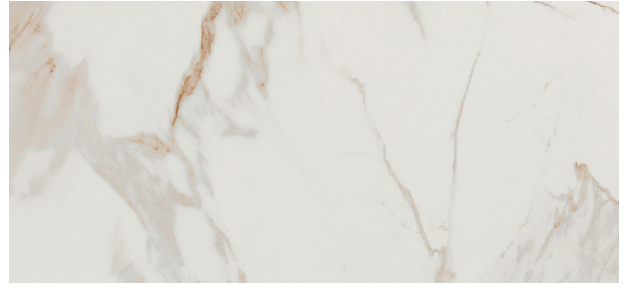

Recommended Joint

Rectified

2 mm

V3

WALL & FLOOR TILES

**FAP-FPZU-120X120-CAO**  
120 x 120 cm (Calacatta Oro Polished)

**FAP-FPZI-60X120-CAO**  
60 x 120 cm (Calacatta Oro Polished)

**FAP-FQJ6-30X30-CAO**  
30 x 30 cm (Calacatta Polished)