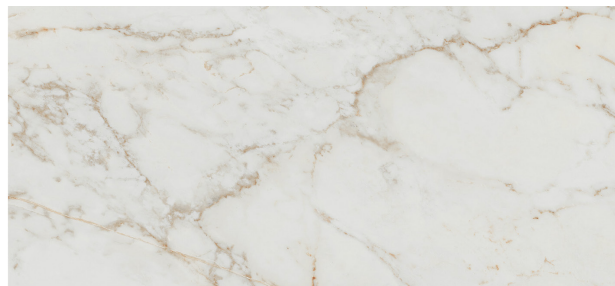

# ROMA GOLD

MADE IN ITALY

SANIPEX GROUP

WALL & FLOOR TILES

FAP-FPZ0-60X120-CAD  
60 x 120 cm (Calacatta Delicato Polished)

FAP-FQJ5-30X30-CAD  
30 x 30 cm (Calacatta Delicato)

FAP-FPZT-120X120-CAD  
120 x 120 cm (Calacatta Delicato Polished)

| Roma Gold - Calacatta Delicato Polished ( 120 x 60 cm )

FAP-FQB7-15X56-CAD  
15 x 56 cm (Calacatta Delicato Polished)

FAP-FQCQ-50X120-CAD  
50 x 120 cm ((Calacatta Delicato Polished)

**Roma Gold** - Calacatta Delicato Macromosaico Polished ( 30 x 30 cm )