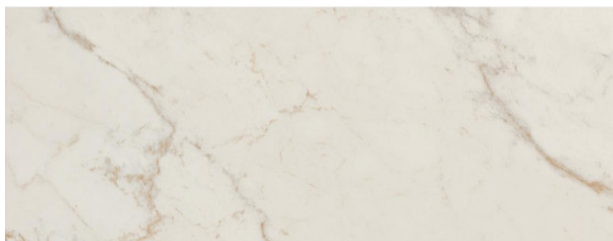

# ROMA GOLD

MADE IN ITALY

SANIPEX GROUP

WALL & FLOOR TILES

FAP-FPZ0-60X120-CAD  
60 x 120 cm (Calacatta Delicato Polished)

FAP-FQJ5-30X30-CAD  
30 x 30 cm (Calacatta Delicato)

FAP-FPZT-120X120-CAD  
120 x 120 cm (Calacatta Delicato Polished)

| Roma Gold - Calacatta Delicato Polished ( 120 x 60 cm )

FAP-FQB7-15X56-CAD  
15 x 56 cm (Calacatta Delicato Polished)

FAP-FQCQ-50X120-CAD  
50 x 120 cm ((Calacatta Delicato Polished)

**Roma Gold** - Calacatta Delicato Macromosaico Polished ( 30 x 30 cm )