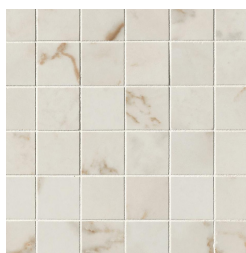

# ROMA GOLD

MADE IN ITALY

SANIPEX GROUP

WALL & FLOOR TILES

FAP-FPZ0-60X120-CAD  
60 x 120 cm (Calacatta Delicato Polished)

FAP-FQJ5-30X30-CAD  
30 x 30 cm (Calacatta Delicato)

FAP-FPZT-120X120-CAD  
120 x 120 cm (Calacatta Delicato Polished)

| Roma Gold - Calacatta Delicato Polished ( 120 x 60 cm )

FAP-FQB7-15X56-CAD  
15 x 56 cm (Calacatta Delicato Polished)

FAP-FQCQ-50X120-CAD  
50 x 120 cm ((Calacatta Delicato Polished)

**Roma Gold** - Calacatta Delicato Macromosaico Polished ( 30 x 30 cm )

Article No.	Description	Unit	Pcs/ Box	Coverage/ Box (sqm)	QAR
FAP-FPZT-120X120-CAD	Roma Gold - 120 X 120 cm Calacatta Delicato Polished - Rectified	M <sup>2</sup>	2	2.88	375.00
FAP-FPZ0-60X120-CAD	Roma Gold - 60 X 120 cm Calacatta Delicato Polished - Rectified	M <sup>2</sup>	2	1.44	320.00
FAP-FQJ5-30X30-CAD	Roma Gold - 30 X 30 cm Calacatta Delicato Macromosaico Polished - Rectified	PC	6	0.54	90.00
FAP-FQCQ-50X120-CAD	Roma Gold - 50 X 120 cm Calacatta Delicato Polished - Rectified	M <sup>2</sup>	3	1.8	260.00
FAP-FQB7-15X56-CAD	Roma Gold - 15 X 56 cm Calacatta Delicato Diamante Polished - Rectified	M <sup>2</sup>	8	0.67	225.00